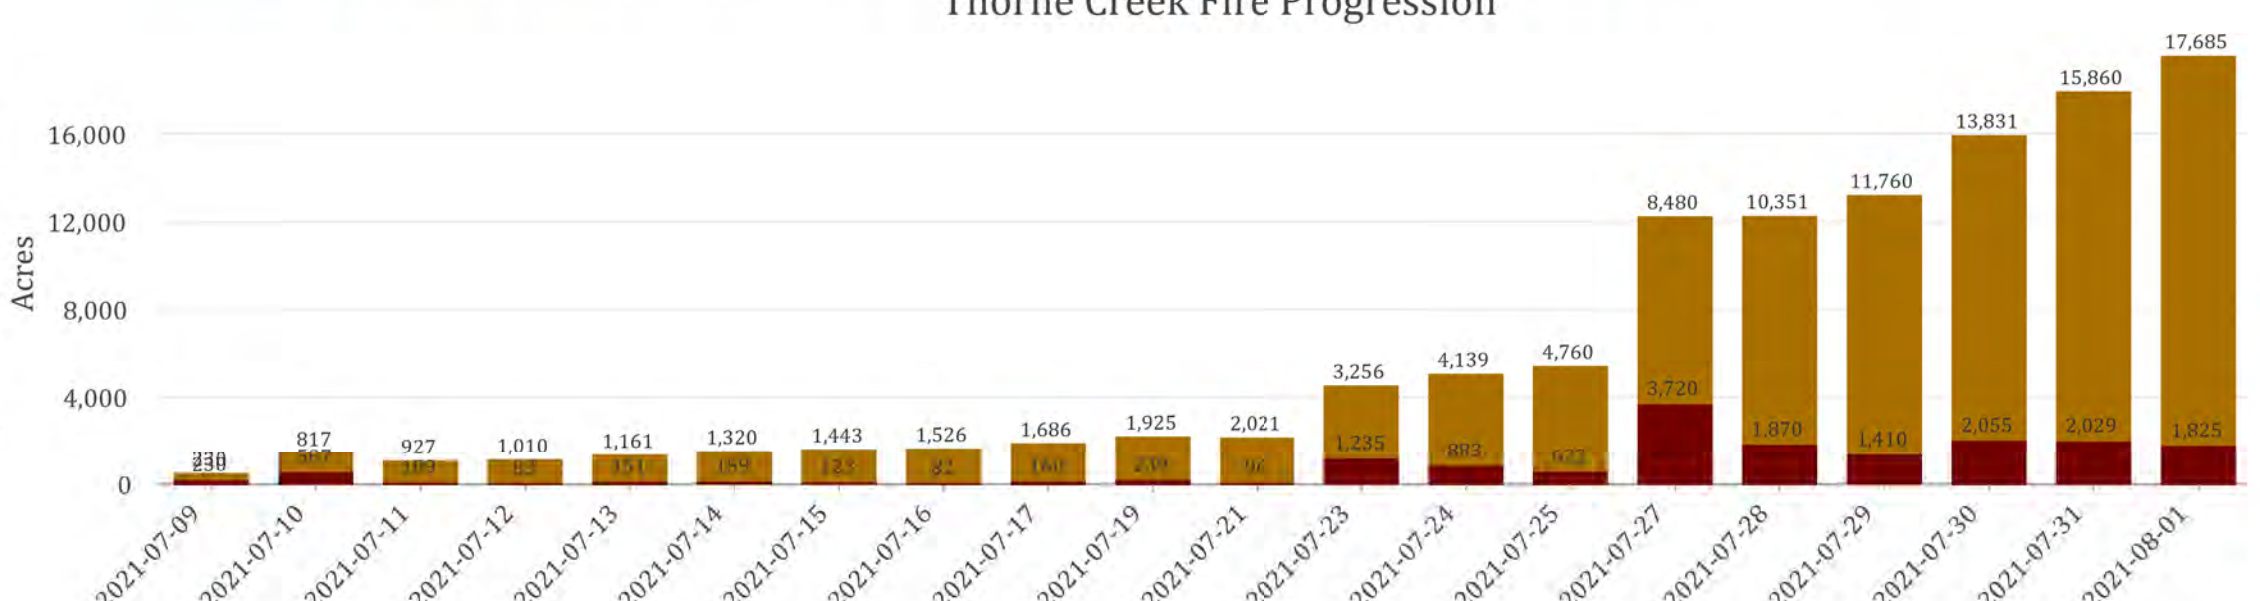

Progression Map
 West Lolo Complex- Thorne Creek
 MT-LNF-000893
 8/2/2021 Day
 17,685 acres at 7/31/21 @ 2230

Thorne Creek Fire Progression

Growth & Total Acres	
2021-07-09	230 growth ac 230 total ac
2021-07-10	587 growth ac 817 total ac
2021-07-11	109 growth ac 927 total ac
2021-07-12	83 growth ac 1,010 total ac
2021-07-13	151 growth ac 1,161 total ac
2021-07-14	159 growth ac 1,320 total ac
2021-07-15	123 growth ac 1,443 total ac
2021-07-16	82 growth ac 1,526 total ac
2021-07-17	160 growth ac 1,686 total ac
2021-07-19	239 growth ac 1,925 total ac
2021-07-21	96 growth ac 2,021 total ac
2021-07-23	1,235 growth ac 3,256 total ac
2021-07-24	883 growth ac 4,139 total ac
2021-07-25	622 growth ac 4,760 total ac
2021-07-27	3,720 growth ac 8,480 total ac
2021-07-28	1,870 growth ac 10,351 total ac
2021-07-29	1,410 growth ac 11,760 total ac
2021-07-30	2,055 growth ac 13,813 total ac
2021-07-31	2,029 growth ac 15,860 total ac
2021-08-01	1,825 growth ac 17,685 total ac

0 0.25 0.5 1 Mile

8/2/2021 0517 Acres from IR
 North American 1983 Datum. Lat,Long Grid