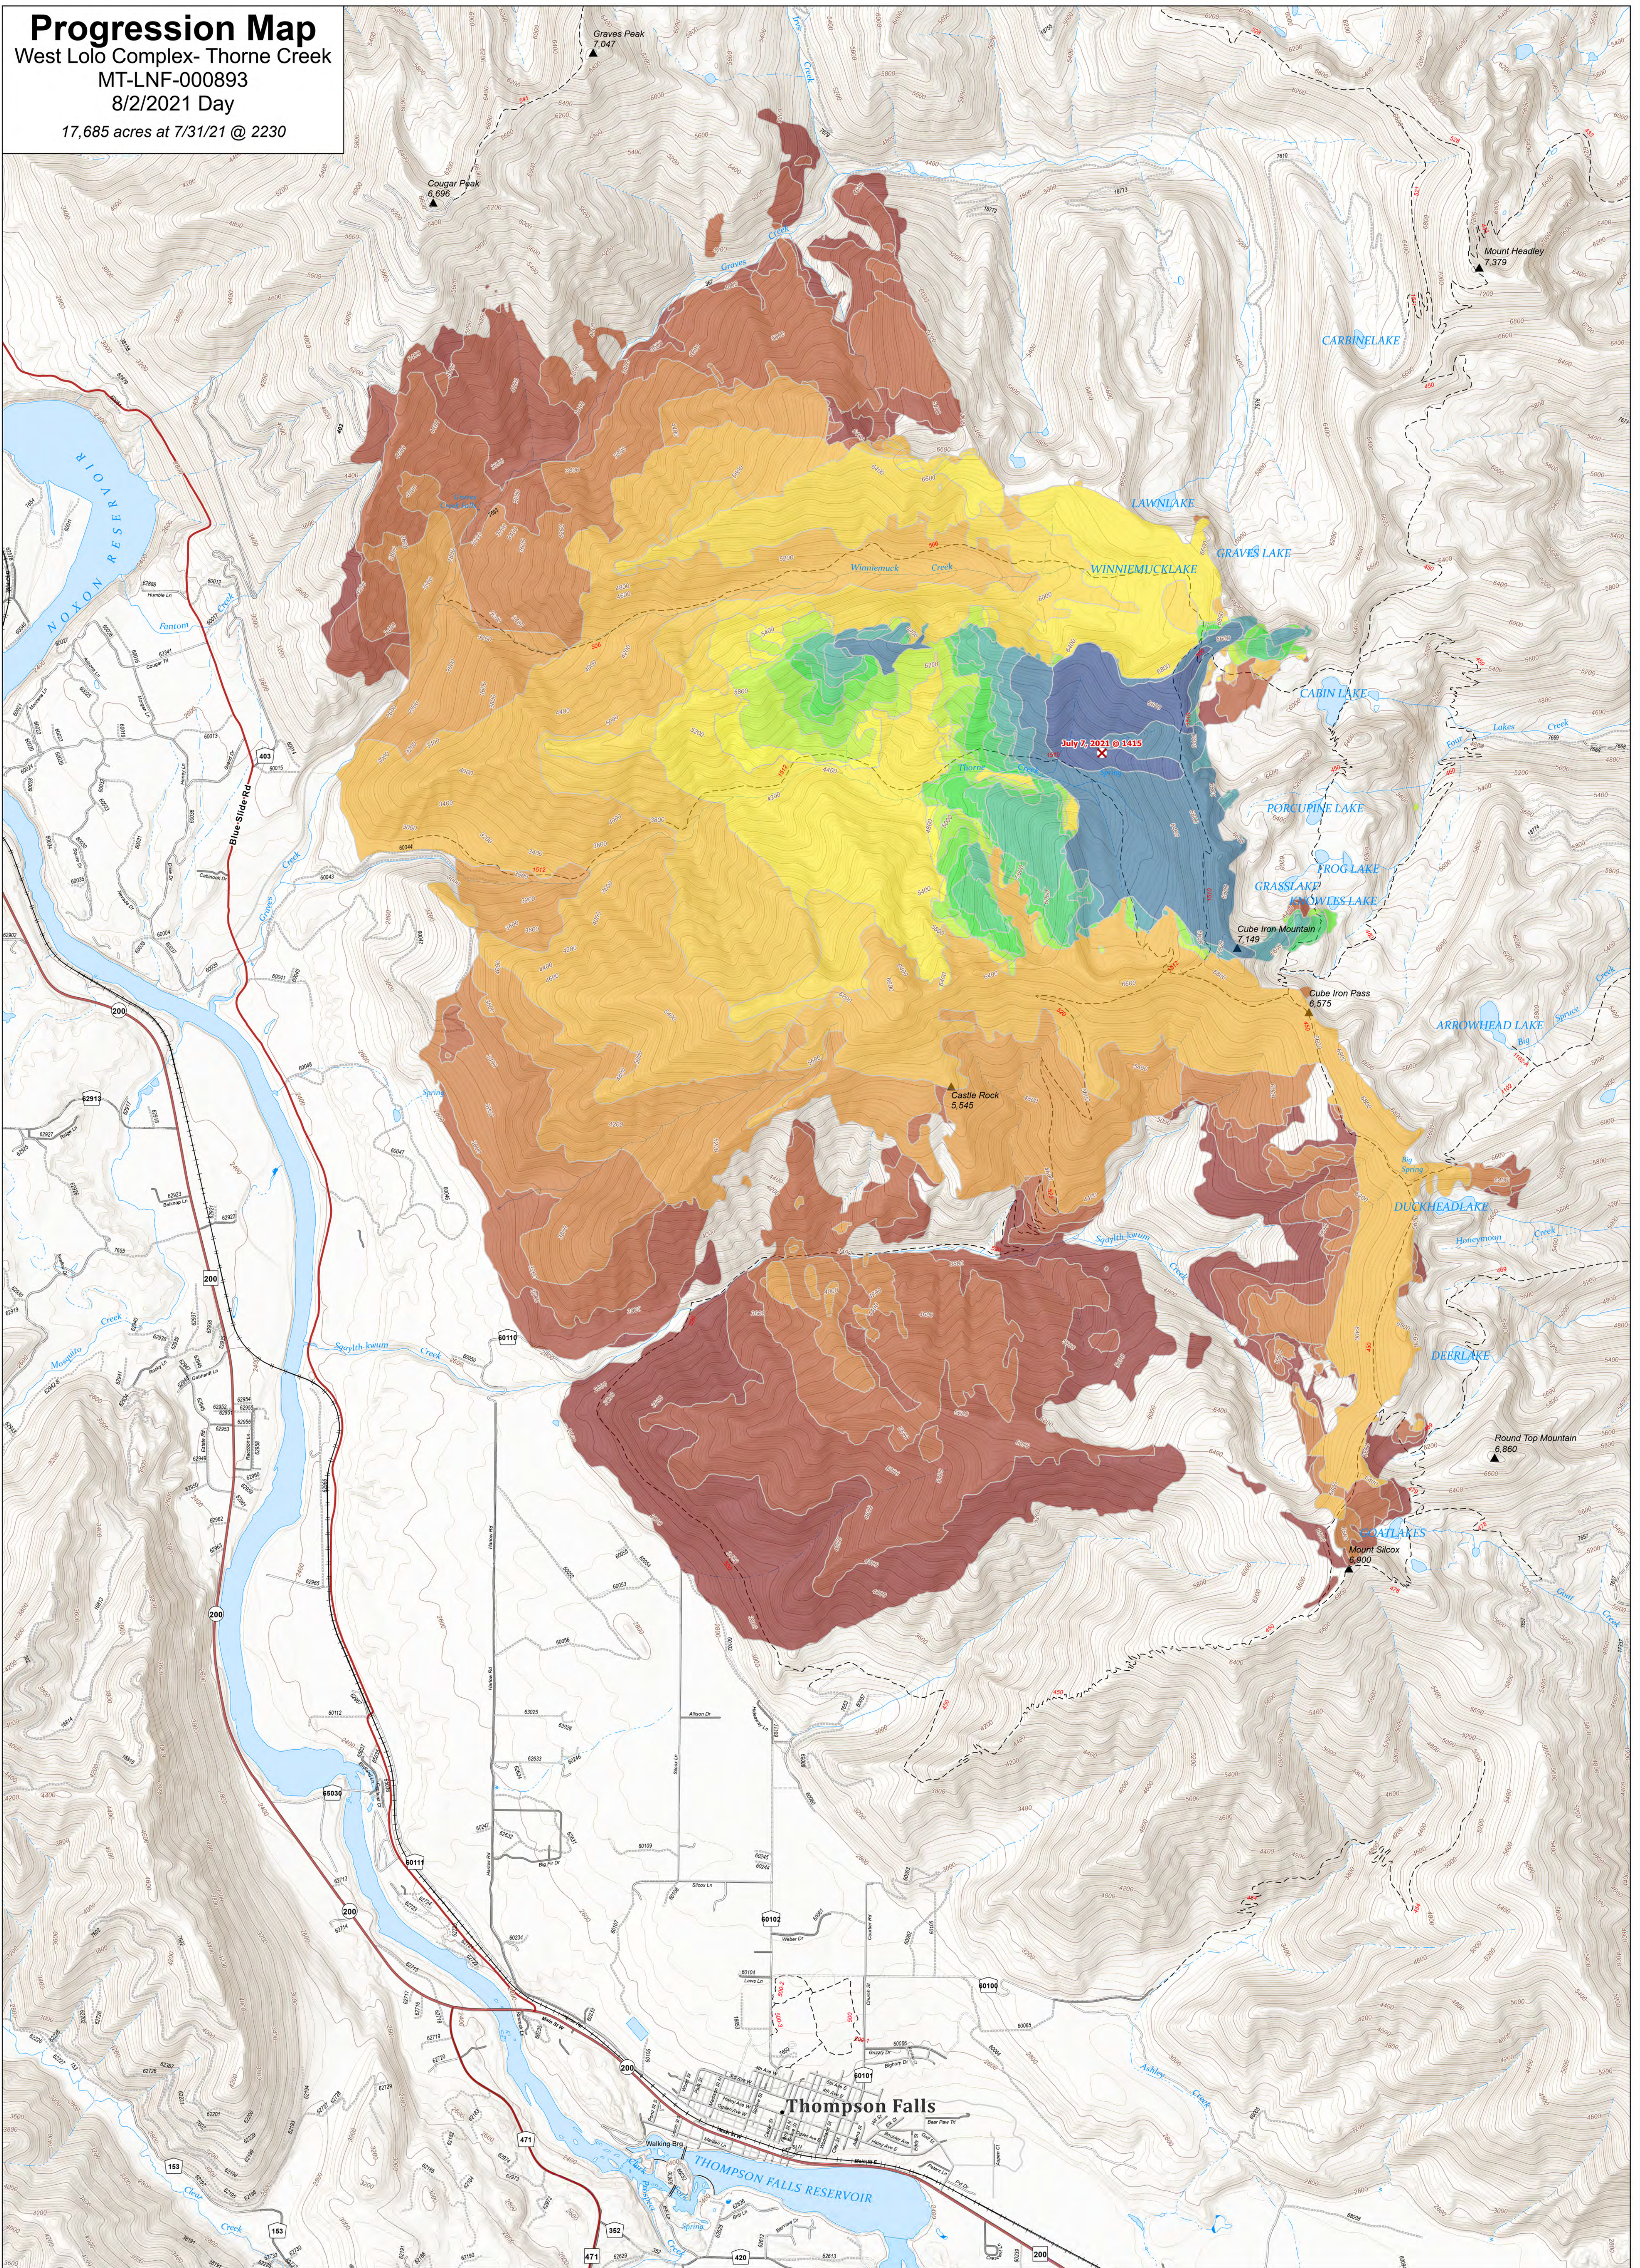

Progression Map
 West Lolo Complex- Thorne Creek
 MT-LNF-000893
 8/2/2021 Day
 17,685 acres at 7/31/21 @ 2230

Thorne Creek Fire Progression

Growth & Total Acres	
2021-07-09	230 growth ac 230 total ac
2021-07-10	587 growth ac 817 total ac
2021-07-11	109 growth ac 927 total ac
2021-07-12	83 growth ac 1,010 total ac
2021-07-13	151 growth ac 1,161 total ac
2021-07-14	159 growth ac 1,320 total ac
2021-07-15	123 growth ac 1,443 total ac
2021-07-16	82 growth ac 1,526 total ac
2021-07-17	160 growth ac 1,686 total ac
2021-07-19	239 growth ac 1,925 total ac
2021-07-21	96 growth ac 2,021 total ac
2021-07-23	1,235 growth ac 3,256 total ac
2021-07-24	883 growth ac 4,139 total ac
2021-07-25	622 growth ac 4,760 total ac
2021-07-27	3,720 growth ac 8,480 total ac
2021-07-28	1,870 growth ac 10,351 total ac
2021-07-29	1,410 growth ac 11,760 total ac
2021-07-30	2,055 growth ac 13,813 total ac
2021-07-31	2,029 growth ac 15,860 total ac
2021-08-01	1,825 growth ac 17,685 total ac

0 0.25 0.5 1 Mile

8/2/2021 0517 Acres from IR
 North American 1983 Datum. Lat,Long Grid