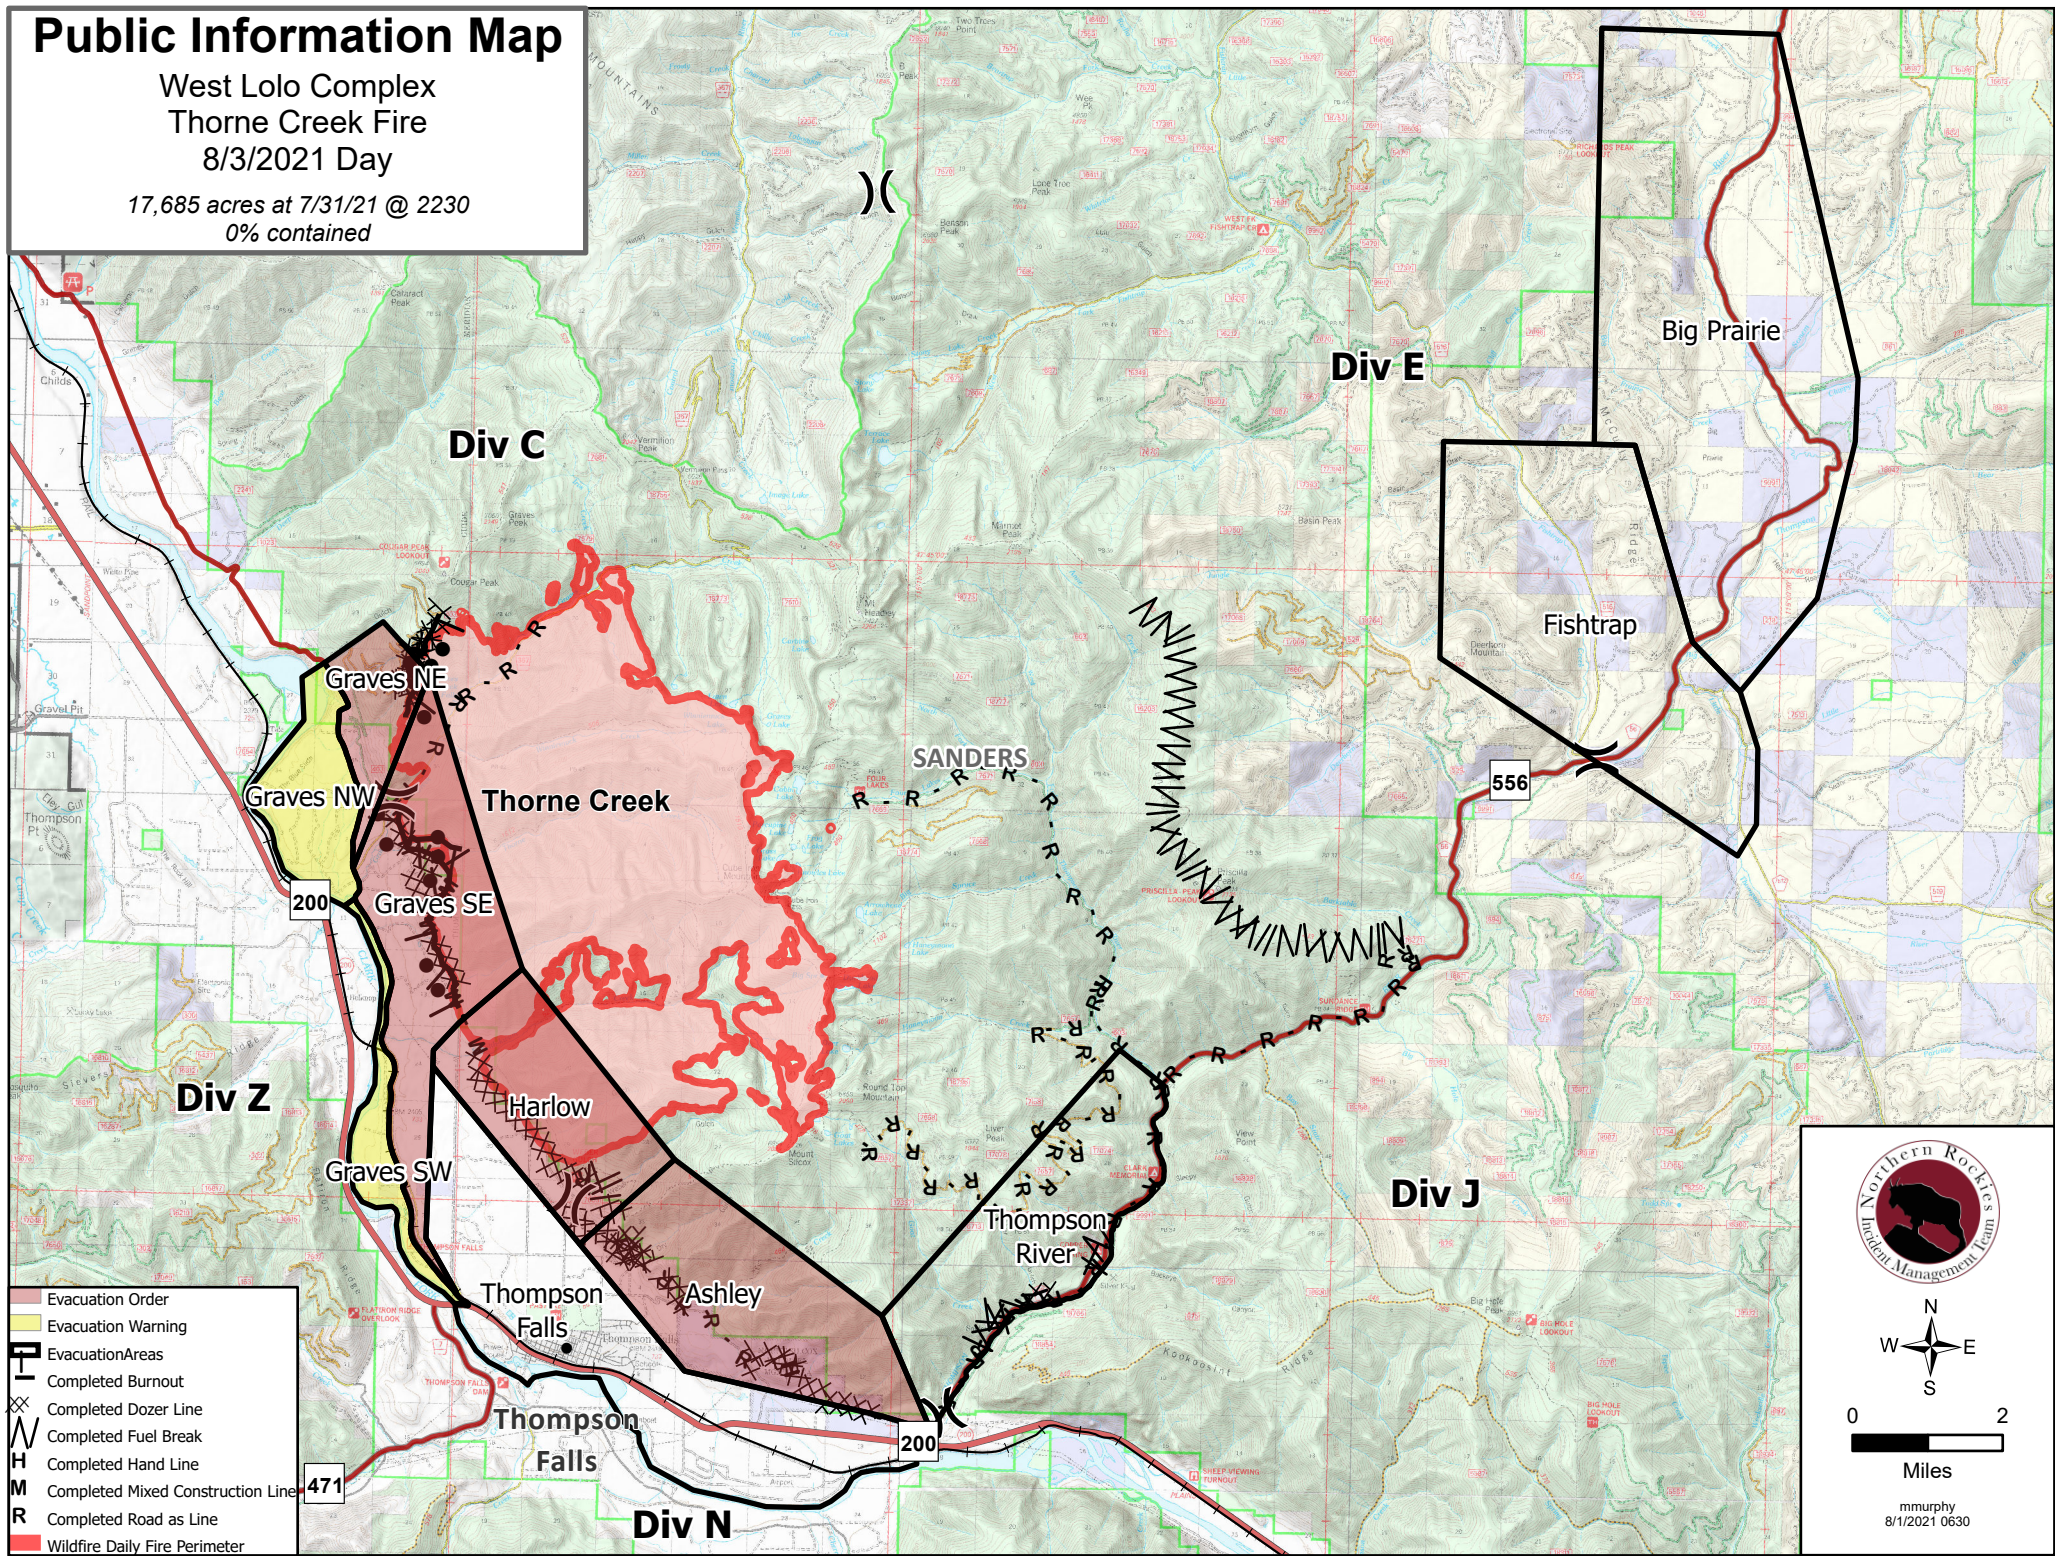

Public Information Map

West Lolo Complex
Thorne Creek Fire
8/3/2021 Day

17,685 acres at 7/31/21 @ 2230
0% contained

- Evacuation Order
- Evacuation Warning
- Evacuation Areas
- Completed Burnout
- Completed Dozer Line
- Completed Fuel Break
- Completed Hand Line
- Completed Mixed Construction Line
- Completed Road as Line
- Wildfire Daily Fire Perimeter

N
W E
S

0 2
Miles

mmurphy
8/1/2021 0630