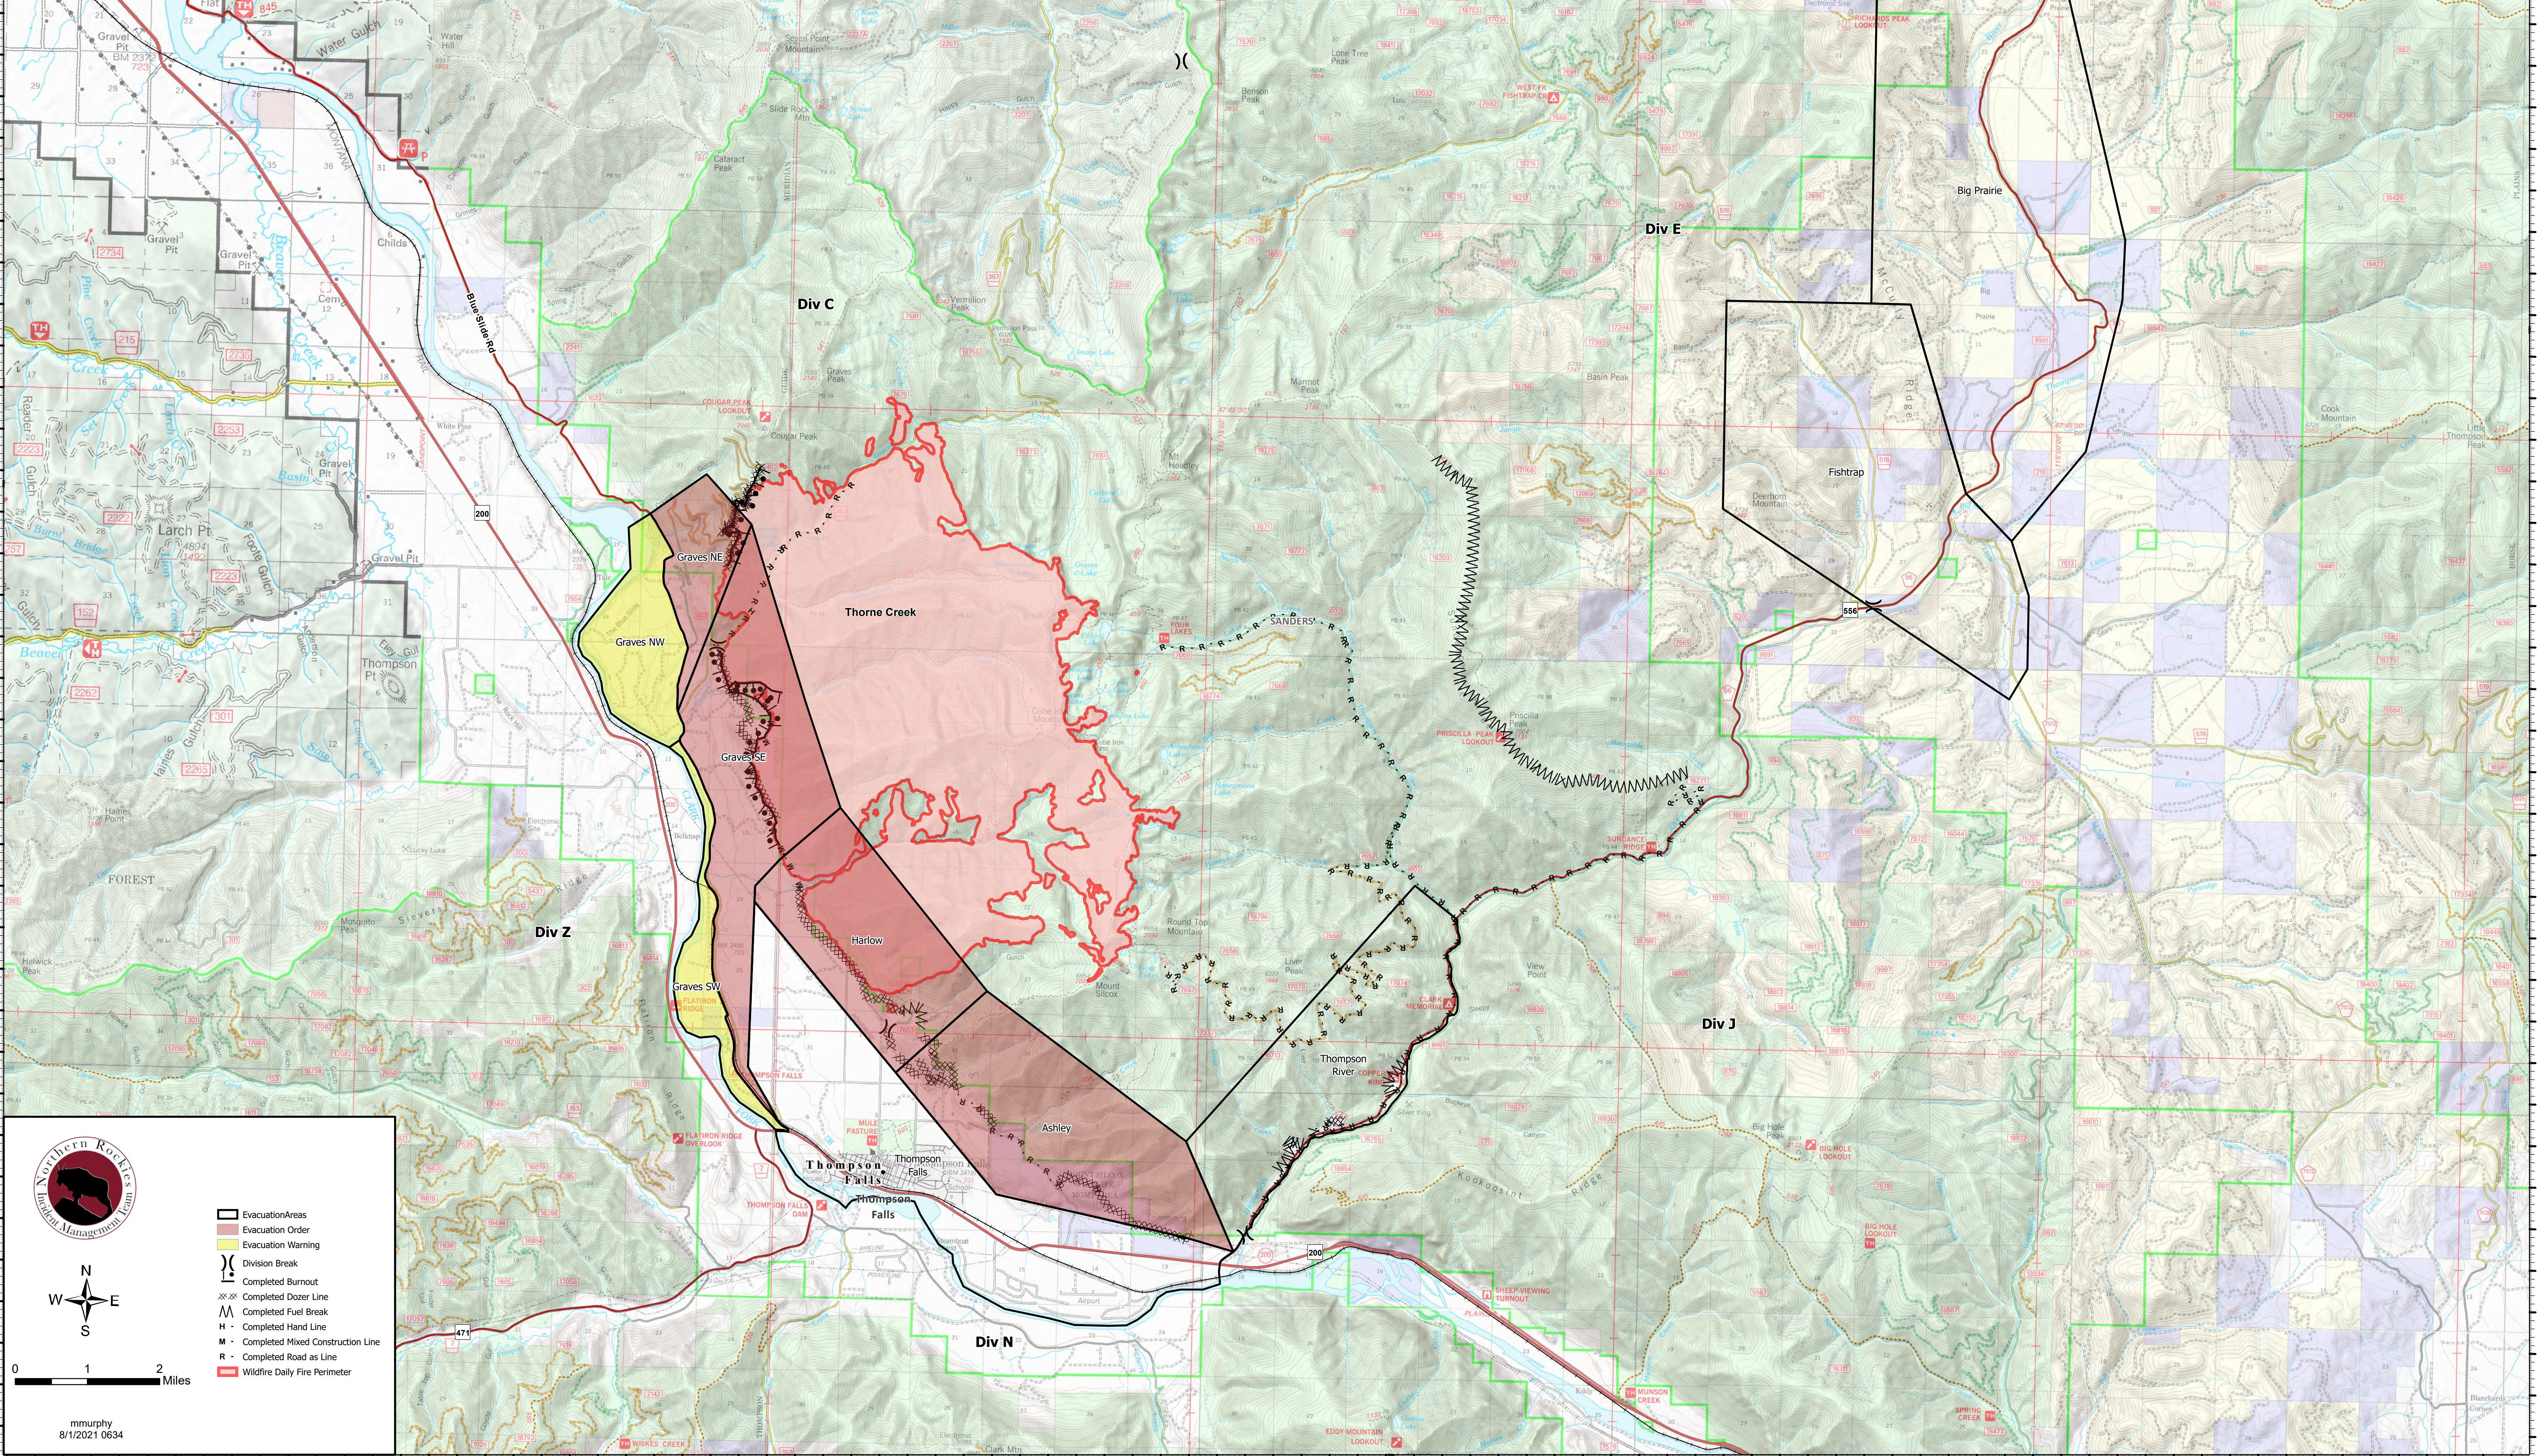

Public Information Map

West Lolo Complex
Thorne Creek Fire
8/3/21 Day

17,685 acres at 7/31/21 @ 2230
0% contained

0 1 2 Miles

mmurphy
8/1/2021 0634

- Evacuation Areas
- Evacuation Order
- Evacuation Warning
- Division Break
- Completed Burnout
- Completed Dozer Line
- Completed Fuel Break
- Completed Hand Break
- Completed Mixed Construction Line
- Completed Road as Line
- Wildfire Daily Fire Perimeter