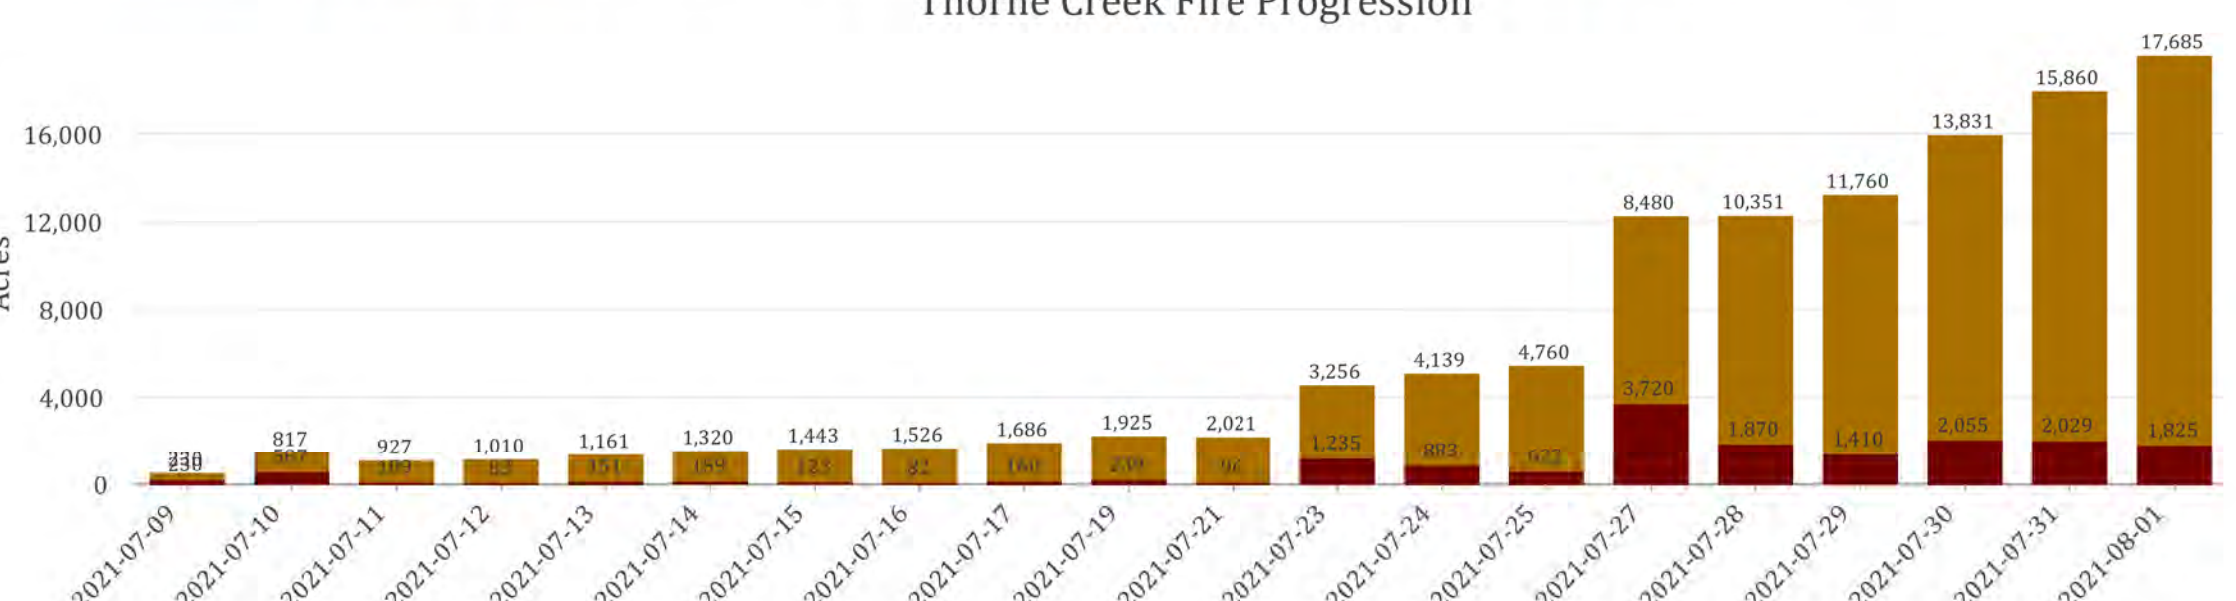

Progression Map
 West Lolo Complex- Thorne Creek
 MT-LNF-000893
 8/3/2021 Day
 17,685 acres at 7/31/21 @ 2230

Thorne Creek Fire Progression

Growth & Total Acres	
2021-07-09	230 growth ac 230 total ac
2021-07-10	587 growth ac 817 total ac
2021-07-11	109 growth ac 927 total ac
2021-07-12	83 growth ac 1,010 total ac
2021-07-13	151 growth ac 1,161 total ac
2021-07-14	159 growth ac 1,320 total ac
2021-07-15	123 growth ac 1,443 total ac
2021-07-16	82 growth ac 1,526 total ac
2021-07-17	160 growth ac 1,686 total ac
2021-07-19	239 growth ac 1,925 total ac
2021-07-21	96 growth ac 2,021 total ac
2021-07-23	1,235 growth ac 3,256 total ac
2021-07-24	883 growth ac 4,139 total ac
2021-07-25	622 growth ac 4,760 total ac
2021-07-27	3,720 growth ac 8,480 total ac
2021-07-28	1,870 growth ac 10,351 total ac
2021-07-29	1,410 growth ac 11,760 total ac
2021-07-30	2,055 growth ac 13,813 total ac
2021-07-31	2,029 growth ac 15,860 total ac
2021-08-01	1,825 growth ac 17,685 total ac

■ Growth Ac

■ Total Ac

Northern Rockies
Wildland Management Team

8/2/2021 0517 Acres from IR
 North American 1983 Datum, Lat,Long Grid