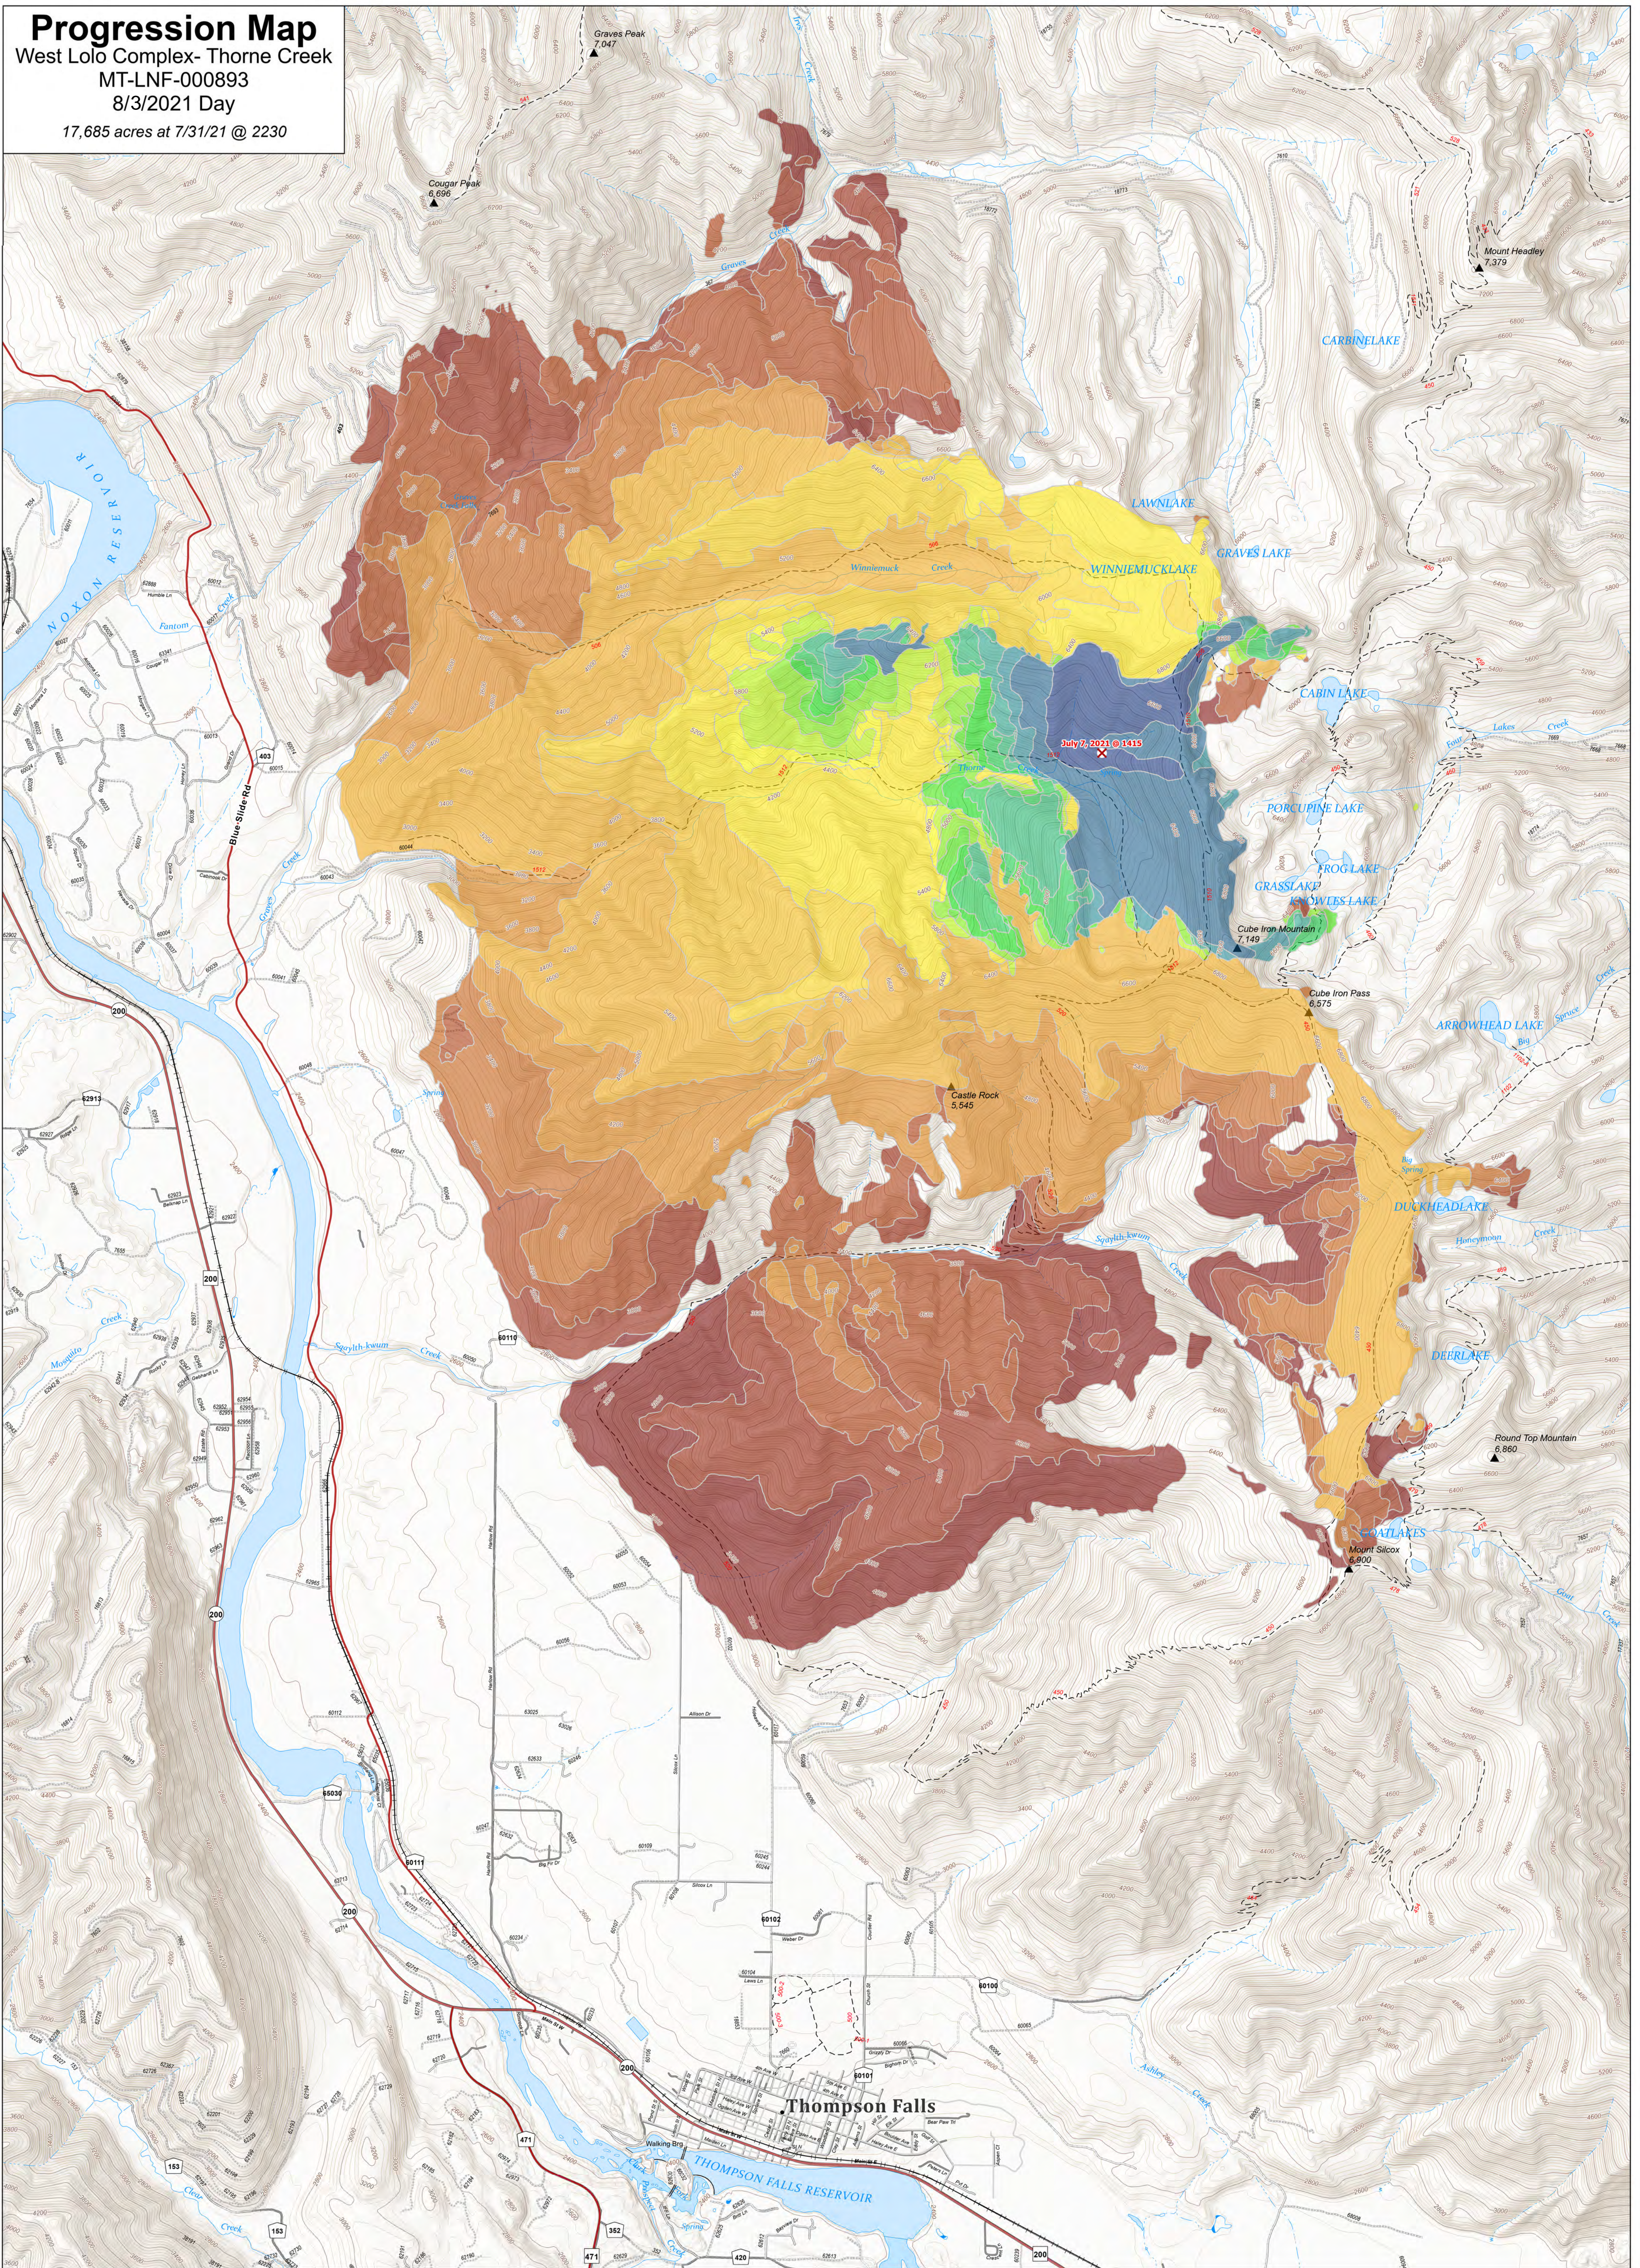

Progression Map
 West Lolo Complex- Thorne Creek
 MT-LNF-000893
 8/3/2021 Day
 17,685 acres at 7/31/21 @ 2230

Thorne Creek Fire Progression

Growth & Total Acres	
2021-07-09	230 growth ac 230 total ac
2021-07-10	587 growth ac 817 total ac
2021-07-11	109 growth ac 927 total ac
2021-07-12	83 growth ac 1,010 total ac
2021-07-13	151 growth ac 1,161 total ac
2021-07-14	159 growth ac 1,320 total ac
2021-07-15	123 growth ac 1,443 total ac
2021-07-16	82 growth ac 1,526 total ac
2021-07-17	160 growth ac 1,686 total ac
2021-07-19	239 growth ac 1,925 total ac
2021-07-21	96 growth ac 2,021 total ac
2021-07-23	1,235 growth ac 3,256 total ac
2021-07-24	883 growth ac 4,139 total ac
2021-07-25	622 growth ac 4,760 total ac
2021-07-27	3,720 growth ac 8,480 total ac
2021-07-28	1,870 growth ac 10,351 total ac
2021-07-29	1,410 growth ac 11,760 total ac
2021-07-30	2,055 growth ac 13,813 total ac
2021-07-31	2,029 growth ac 15,860 total ac
2021-08-01	1,825 growth ac 17,685 total ac

■ Growth Ac

■ Total Ac

Northern Rockies
Wildland Management Team

8/2/2021 0517 Acres from IR
 North American 1983 Datum, Lat,Long Grid