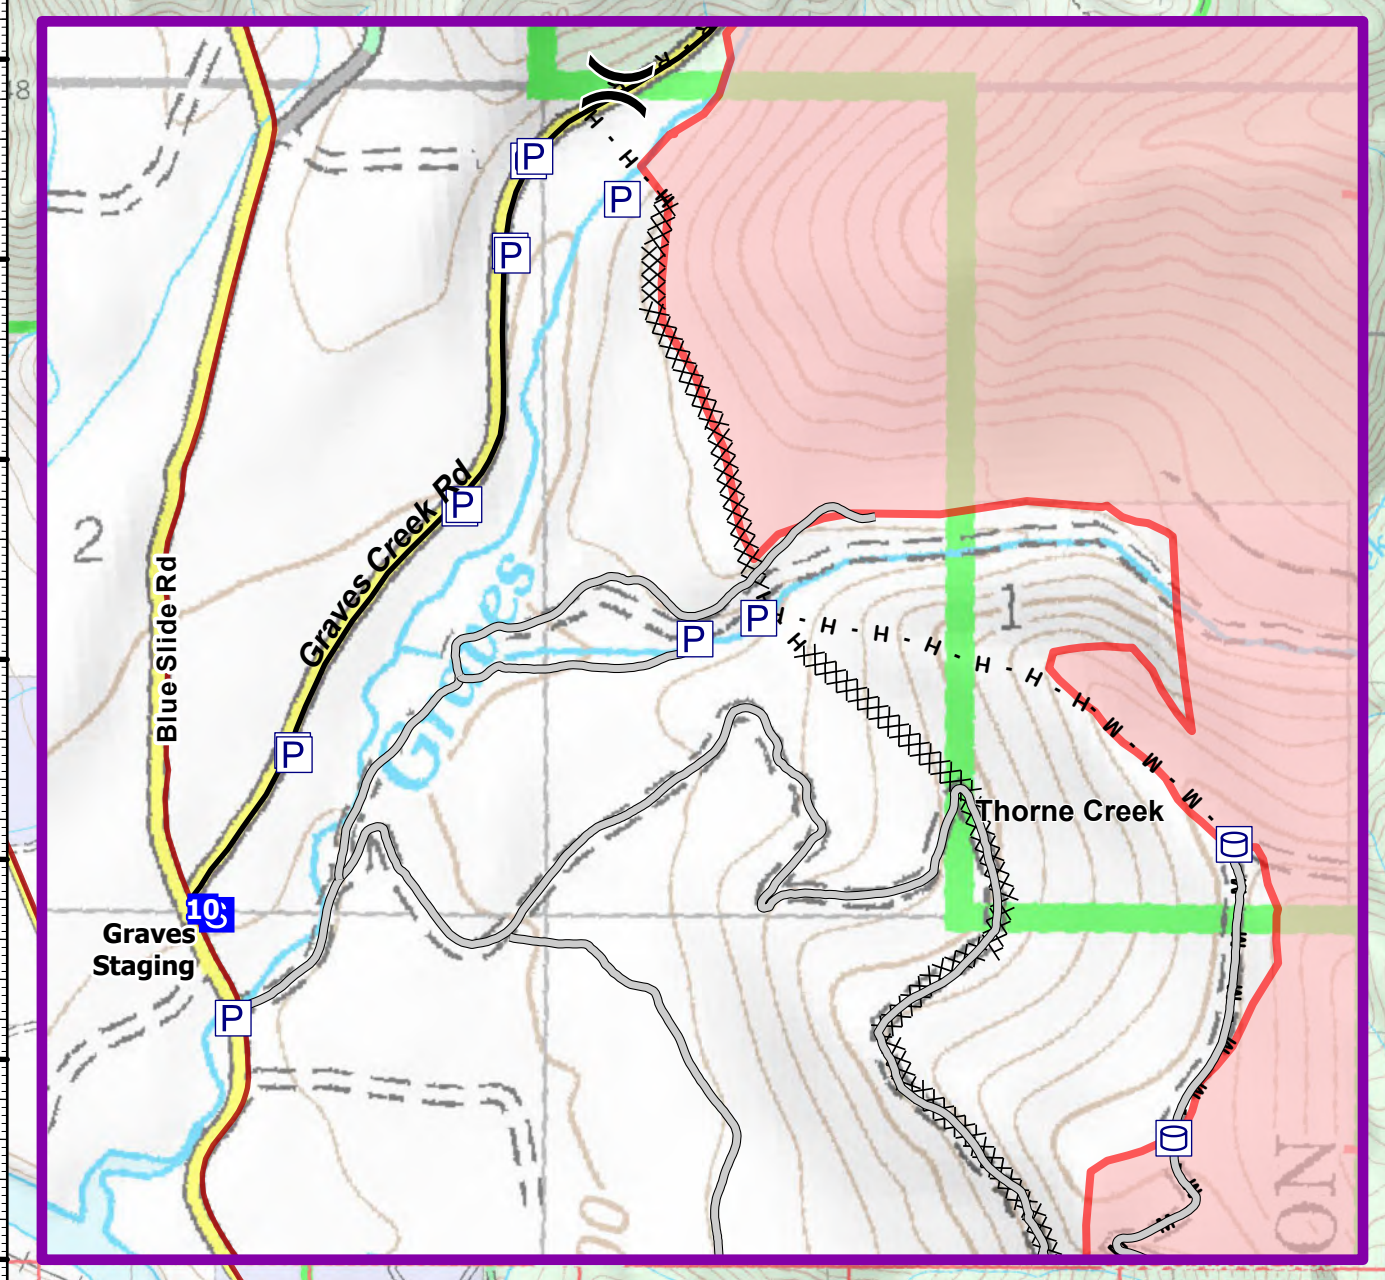

Logistics Map

West Lolo Complex
MT-LNF-000893
7/11/2021 Day
17,923 acres at 8/3/21 @ 2206

8/4/2021 1430

- Division Break
- Drop Point
- Staging Area
- Wildfire Daily Fire Perimeter
- Pump
- Water Tank
- Completed Dozer Line
- Completed Fuel Break
- Completed Hand Line
- Completed Mixed Construction Line
- Completed Road as Line
- Access or Improved Road