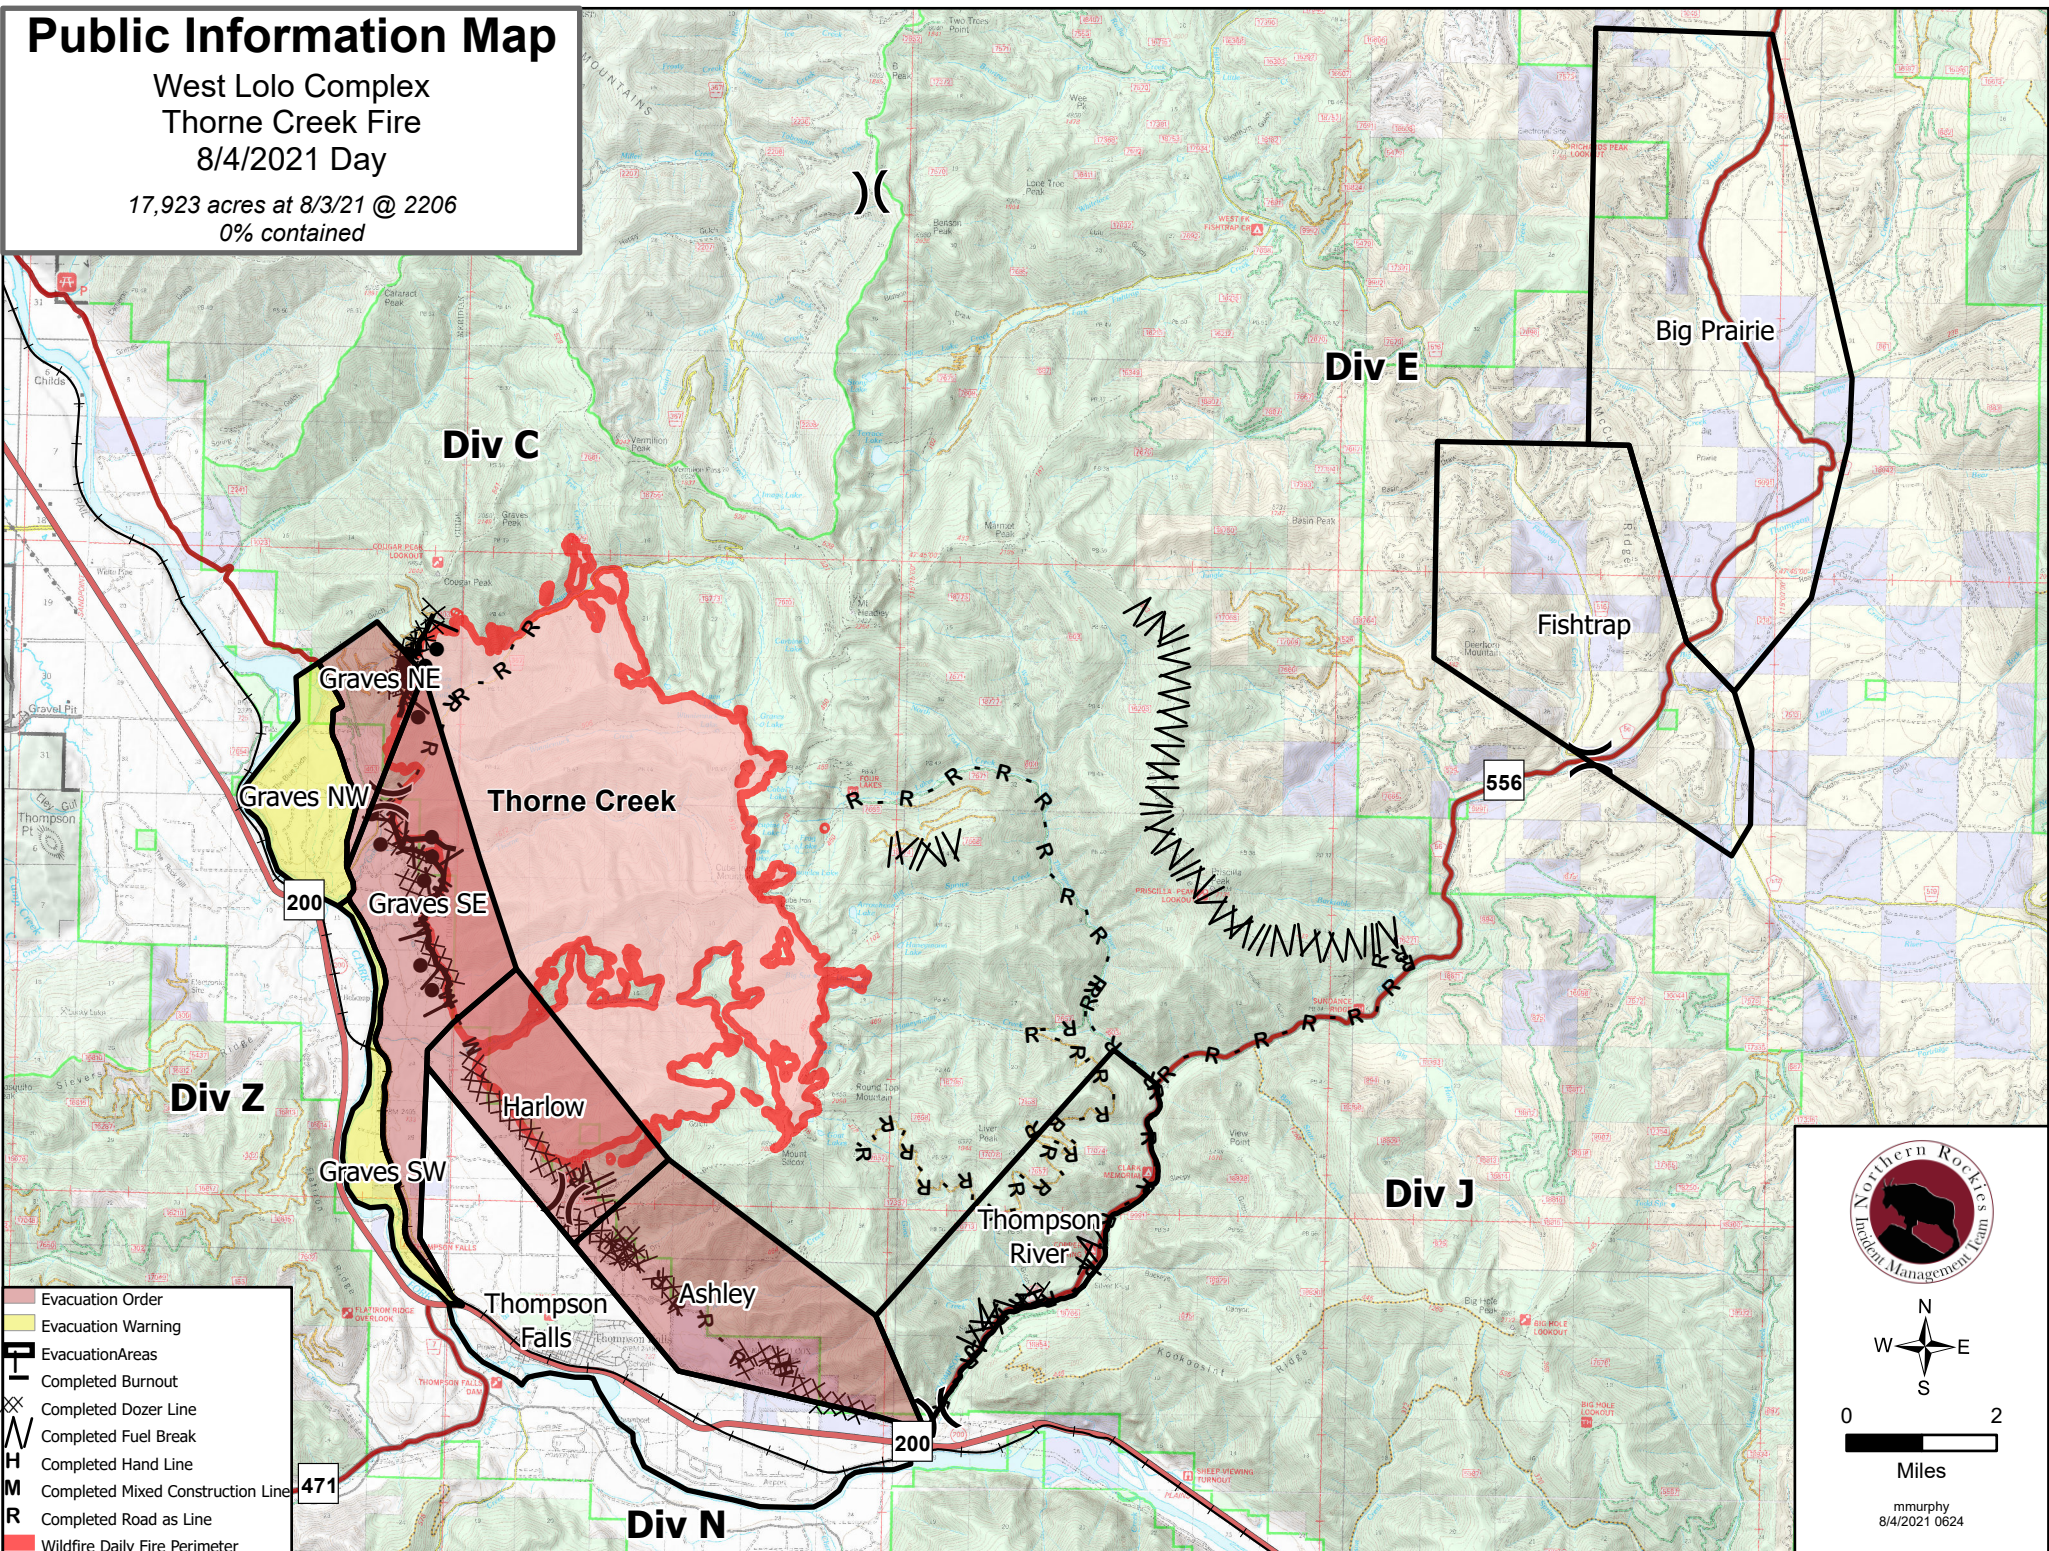

Public Information Map

West Lolo Complex
Thorne Creek Fire
8/4/2021 Day

17,923 acres at 8/3/21 @ 2206
0% contained

- Evacuation Order
- Evacuation Warning
- Evacuation Areas
- Completed Burnout
- Completed Dozer Line
- Completed Fuel Break
- Completed Hand Line
- Completed Mixed Construction Line
- Completed Road as Line
- Wildfire Daily Fire Perimeter

N
W E
S

0 2
Miles

mmurphy
8/4/2021 0624