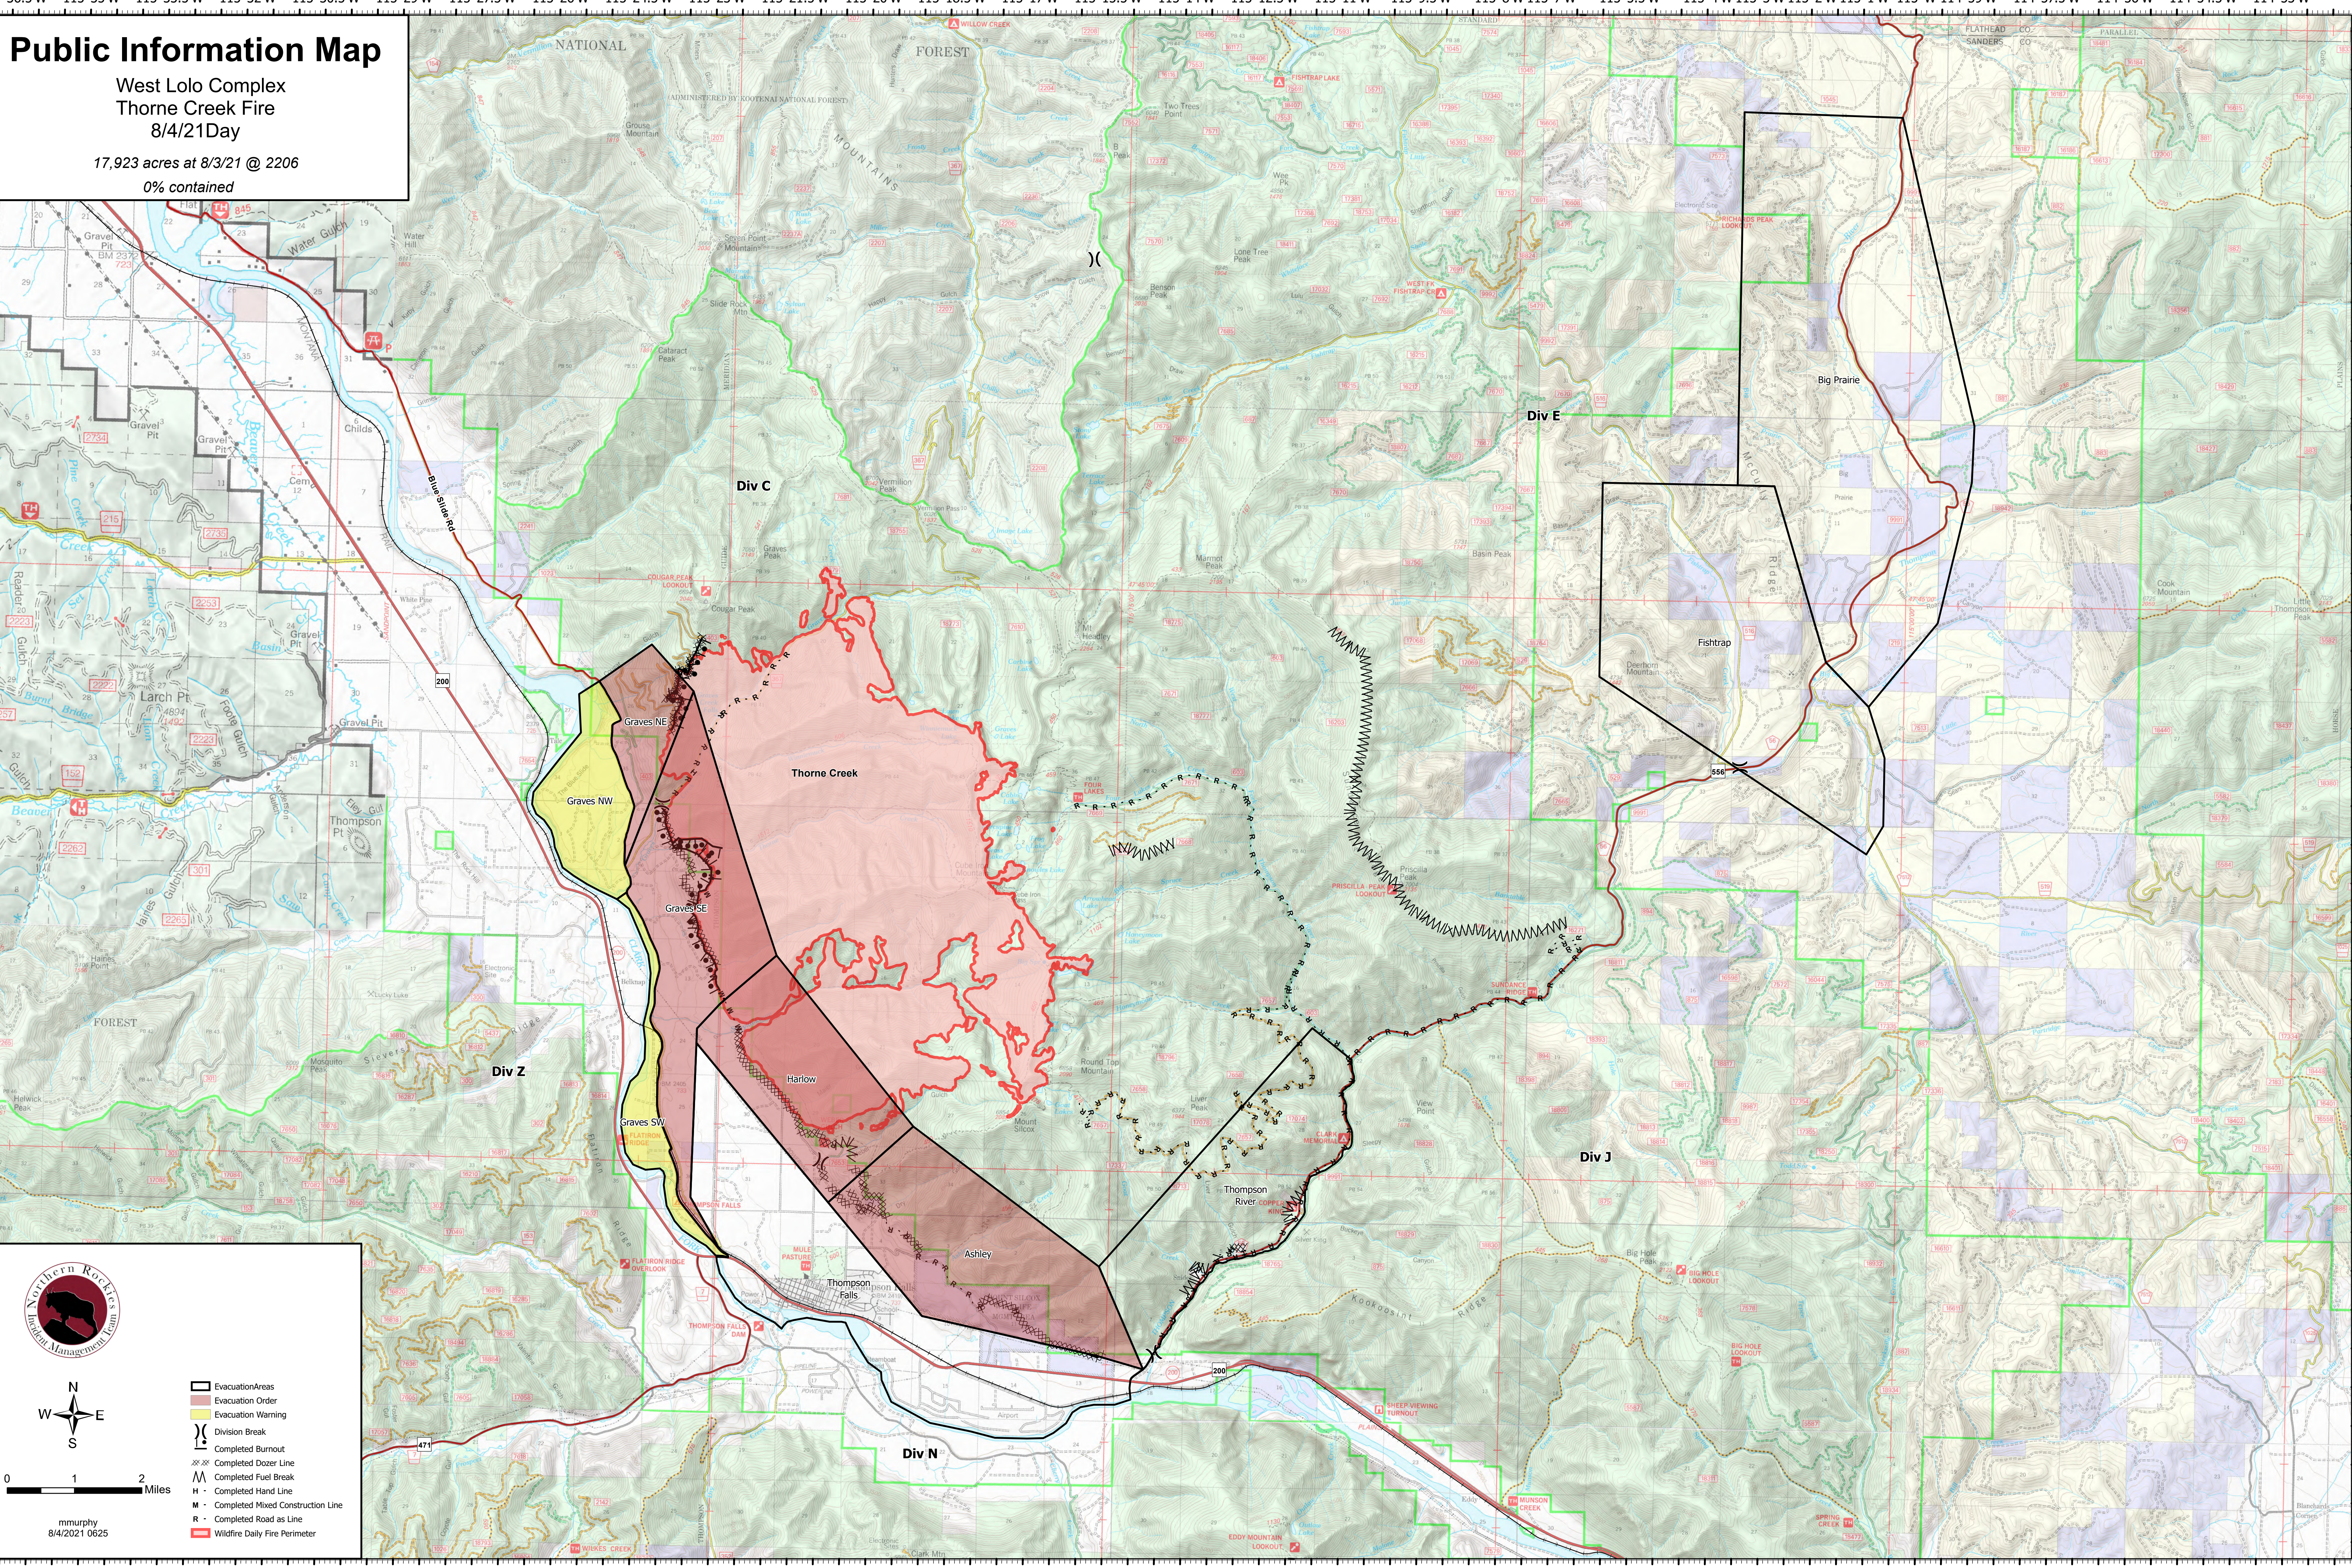

# Public Information Map

West Lolo Complex  
Thorne Creek Fire  
8/4/21 Day

17,923 acres at 8/3/21 @ 2206  
0% contained

0 1 2 Miles

mmurphy  
8/4/2021 0625

- Evacuation Areas
- Evacuation Order
- Evacuation Warning
- Division Break
- Completed Burnout
- Completed Dozer Line
- Completed Fuel Break
- Completed Hand Line
- Completed Mixed Construction Line
- Completed Road as Line
- Wildfire Daily Fire Perimeter