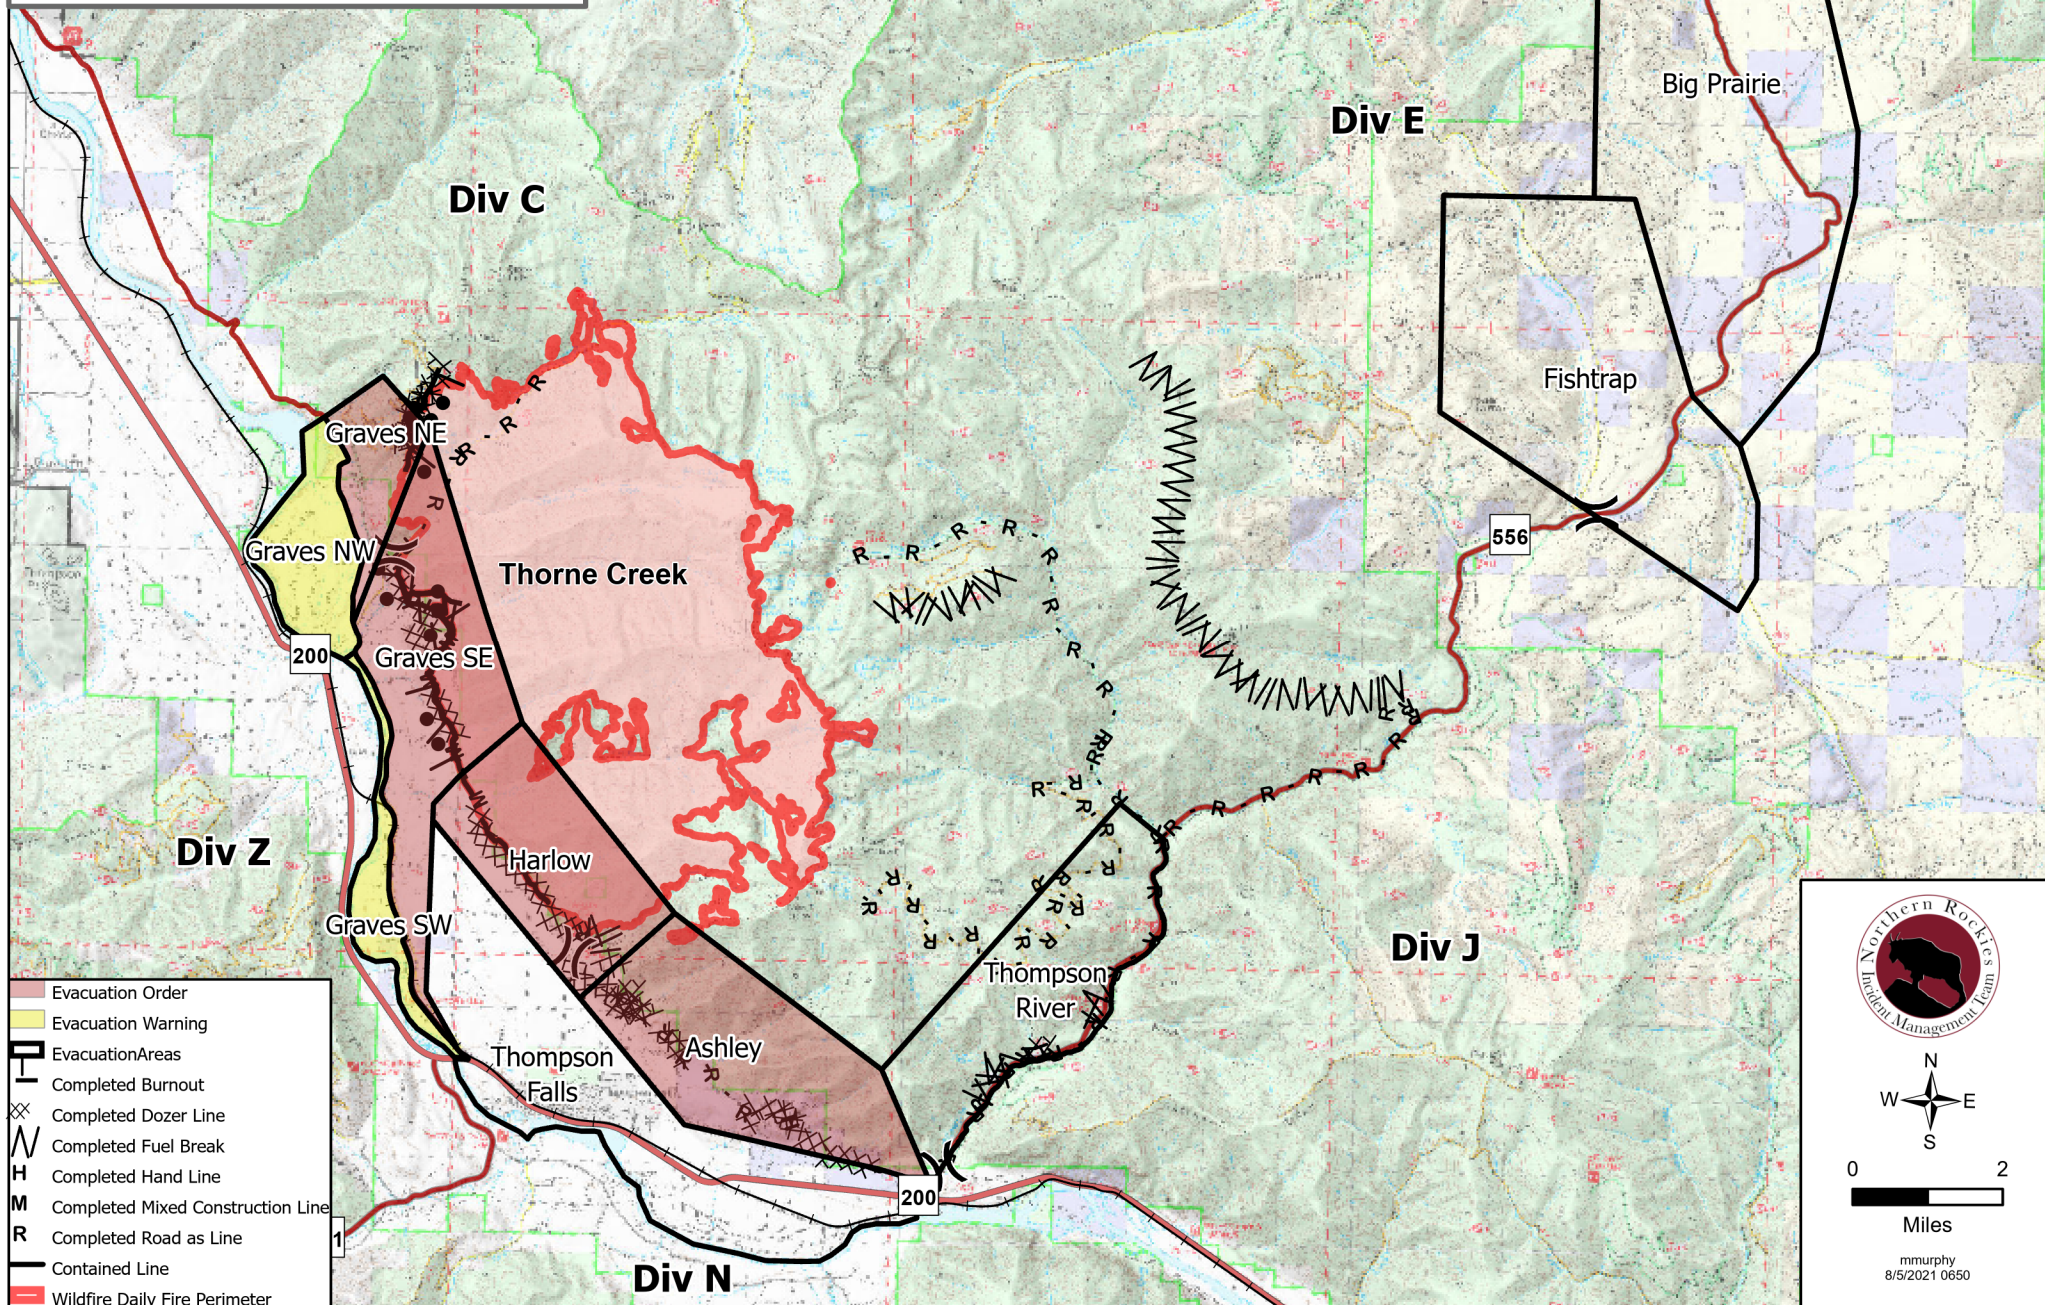

Public Information Map

West Lolo Complex
Thorne Creek Fire
8/5/2021 Day

18,334 acres at 8/4/21 @ 2037
7% contained

- Evacuation Order
- Evacuation Warning
- Evacuation Areas
- Completed Burnout
- Completed Dozer Line
- Completed Fuel Break
- Completed Hand Line
- Completed Mixed Construction Line
- Completed Road as Line
- Contained Line
- Wildfire Daily Fire Perimeter

N
W E
S

0 2
Miles

mmurphy
8/5/2021 0650