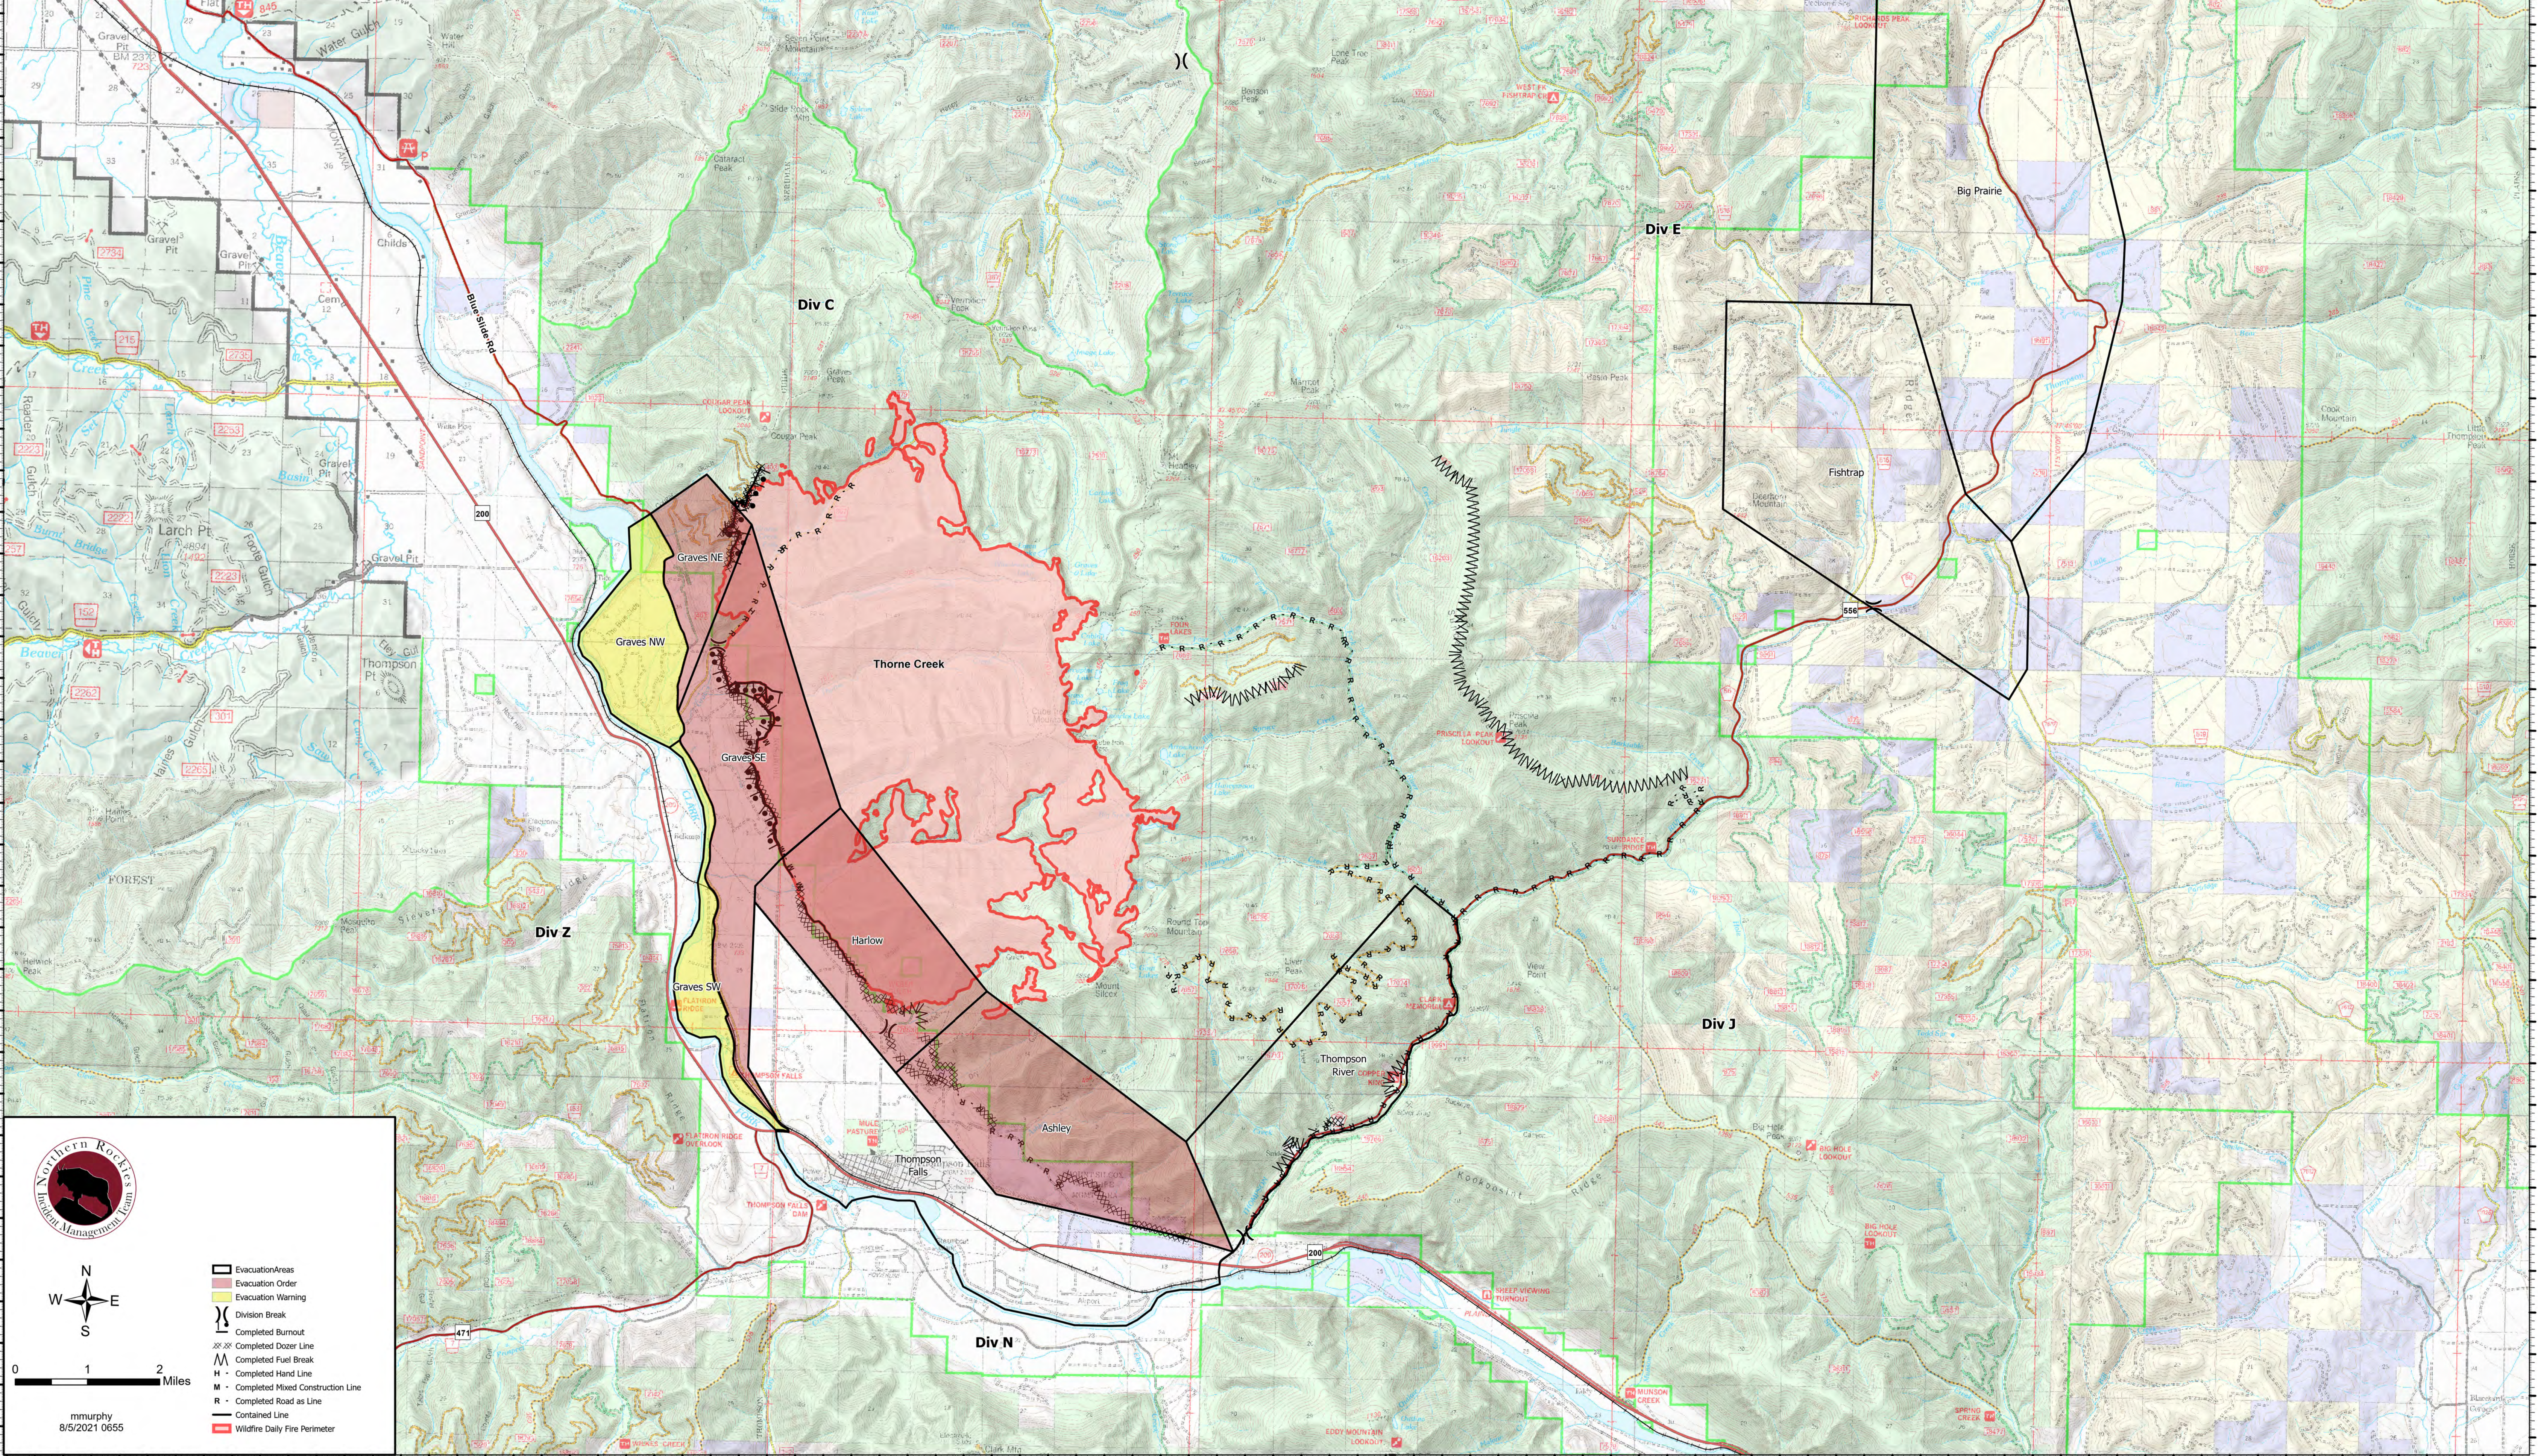

Public Information Map

West Lolo Complex
Thorne Creek Fire
8/5/21

18,334 acres at 8/4/21 @ 2037
7% contained

mmurphy
8/5/2021 0655

- Evacuation Areas
- Evacuation Order
- Evacuation Warning
- Division Break
- Completed Burnout
- Completed Dozer Line
- Completed Fuel Break
- Completed Hand Break
- Completed Mixed Construction Line
- Completed Road as Line
- Contained Line
- Wildfire Daily Fire Perimeter