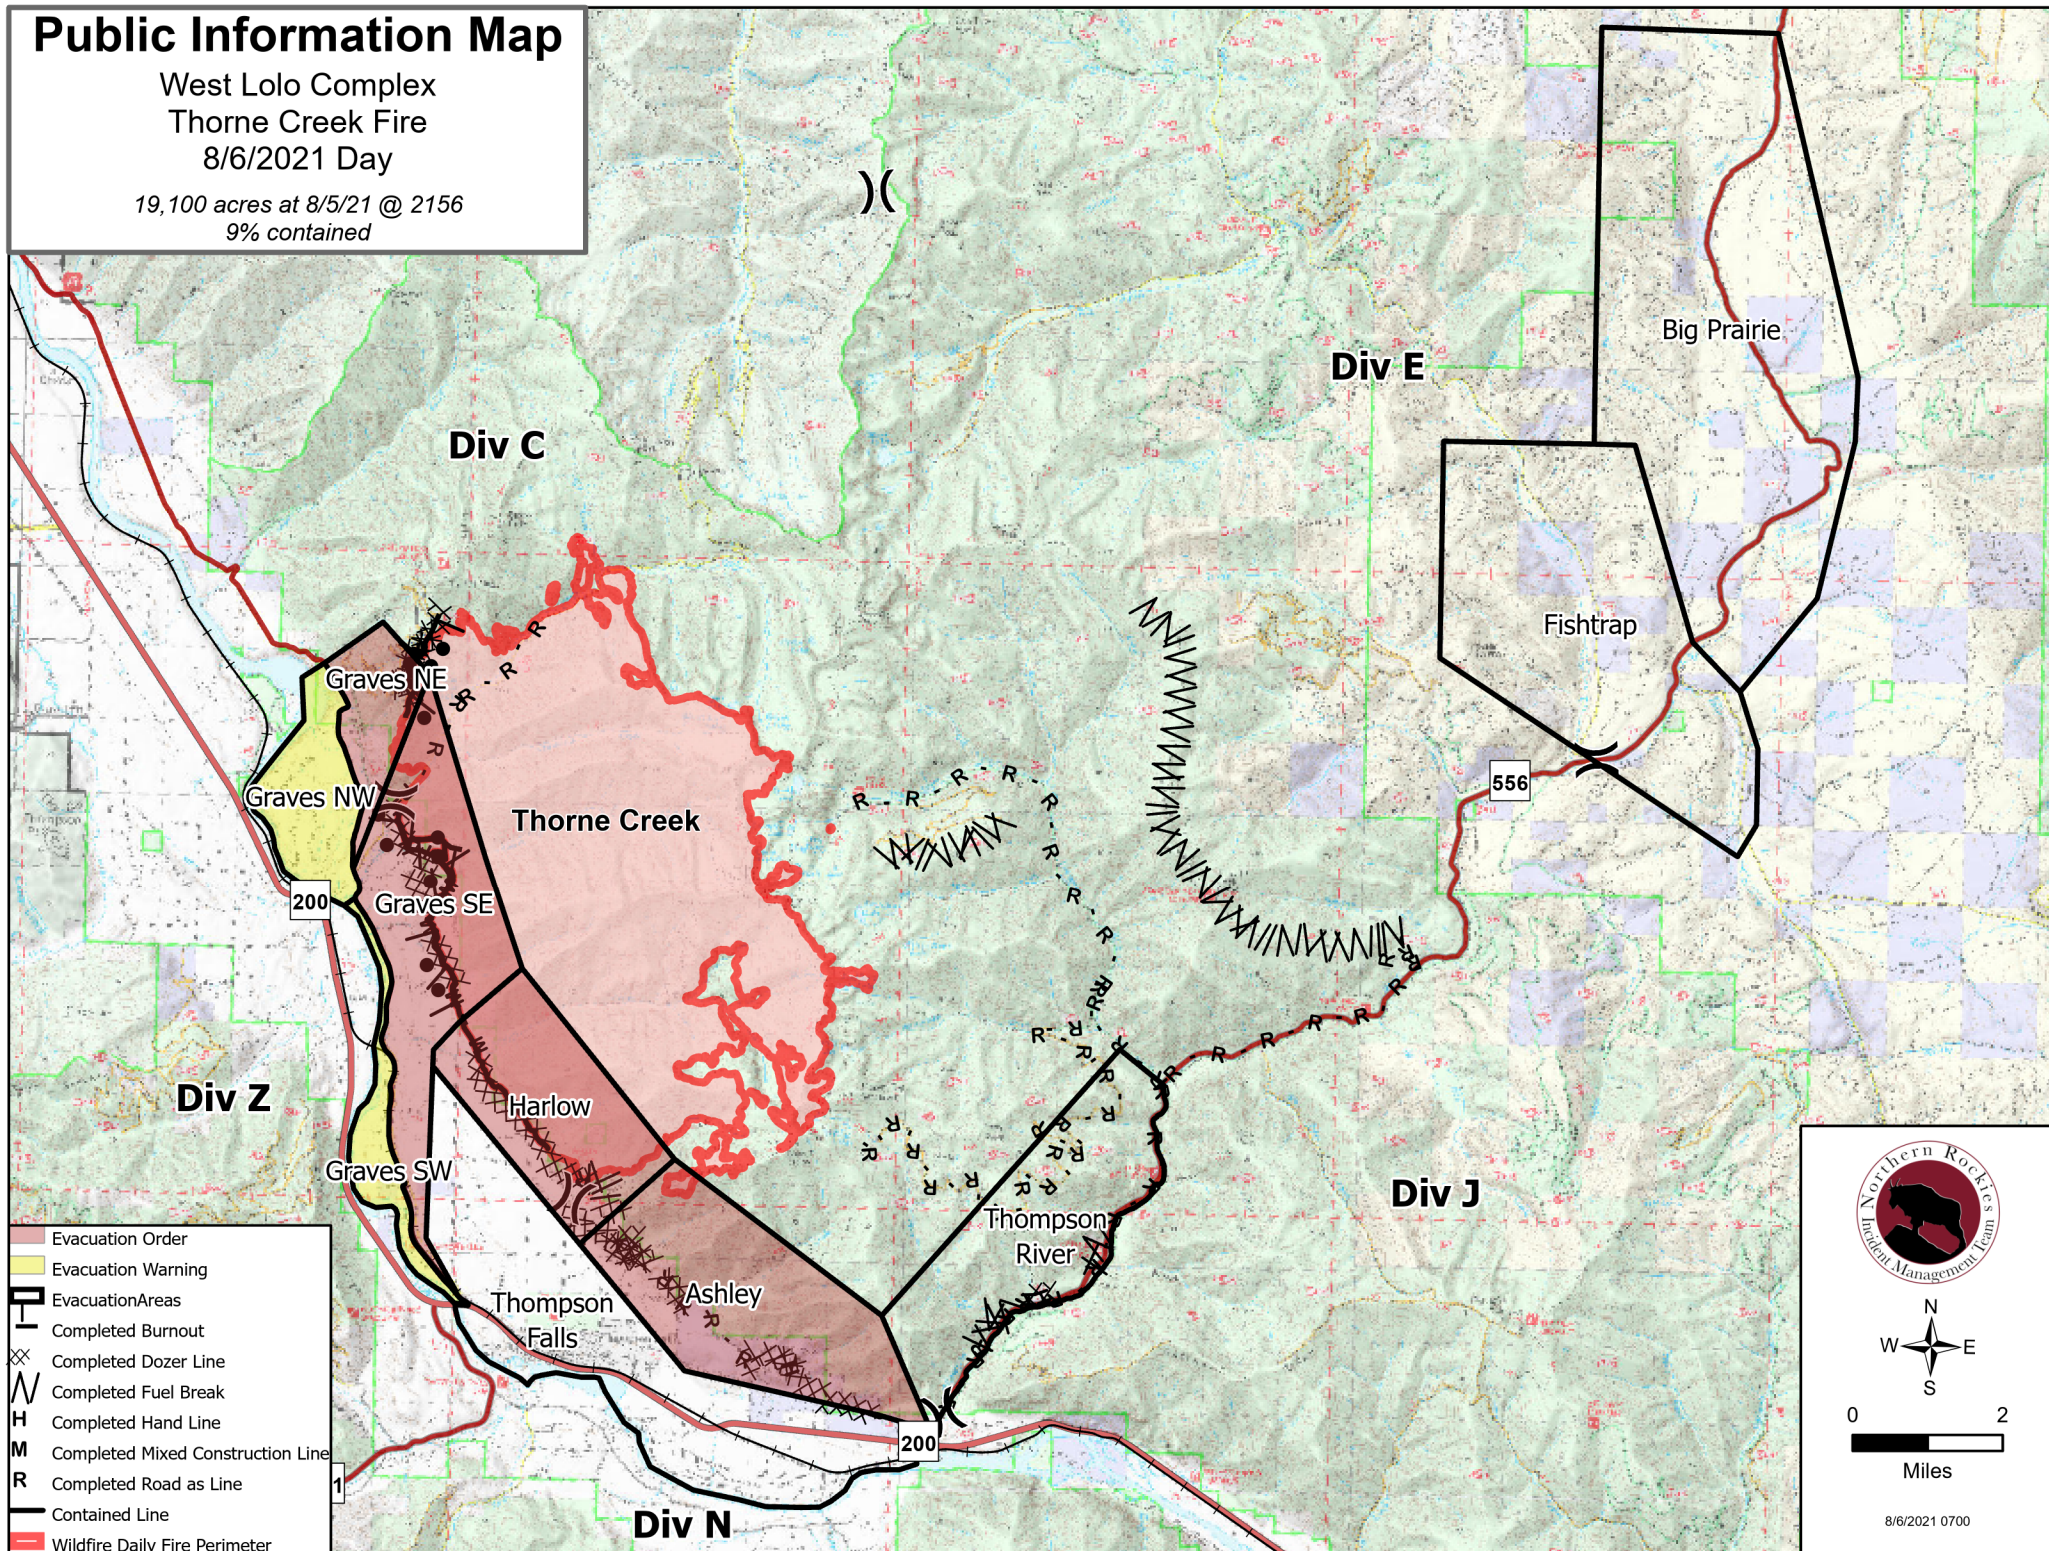

# Public Information Map

West Lolo Complex  
Thorne Creek Fire  
8/6/2021 Day

19,100 acres at 8/5/21 @ 2156  
9% contained

- Evacuation Order
- Evacuation Warning
- Evacuation Areas
- Completed Burnout
- Completed Dozer Line
- Completed Fuel Break
- Completed Hand Line
- Completed Mixed Construction Line
- Completed Road as Line
- Contained Line
- Wildfire Daily Fire Perimeter

N  
W E  
S

0 2  
Miles

8/6/2021 0700