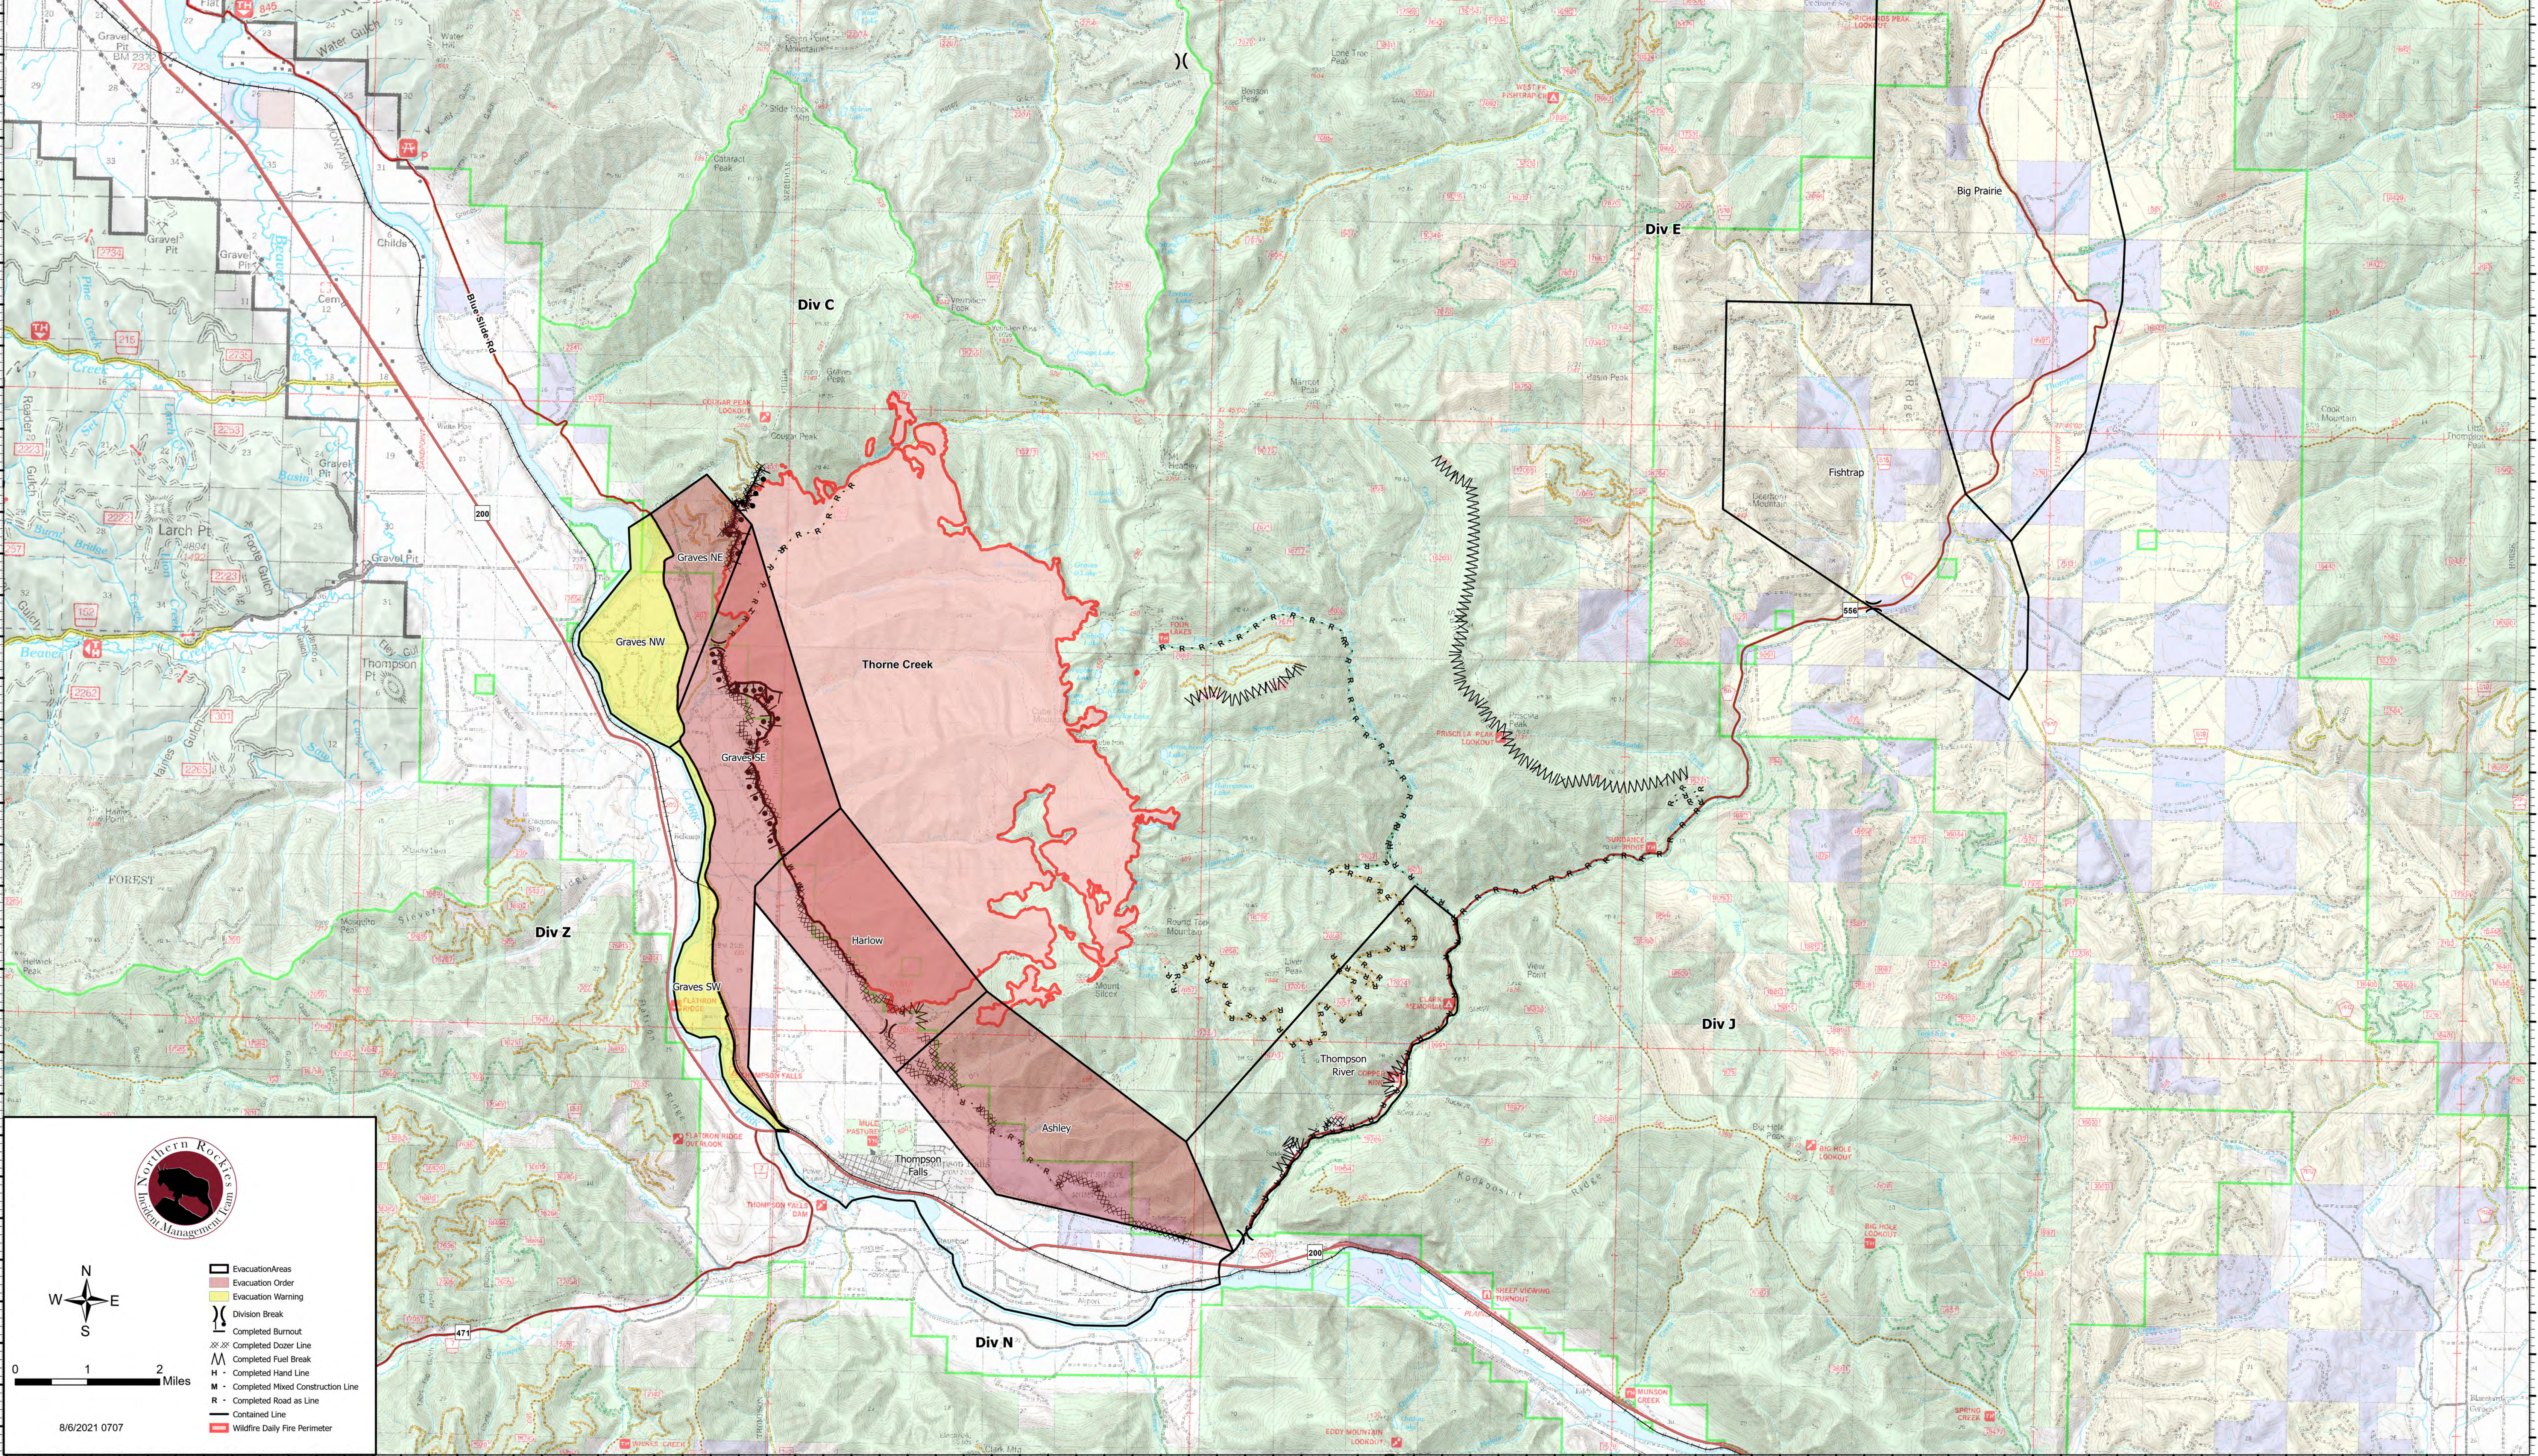

Public Information Map

West Lolo Complex
Thorne Creek Fire
8/6/21

19,100 acres at 8/5/21 @ 2156
9% contained

8/6/2021 0707

- Evacuation Areas
- Evacuation Order
- Evacuation Warning
- Division Break
- Completed Burnout
- Completed Dozer Line
- Completed Fuel Break
- Completed Hand Line
- Completed Mixed Construction Line
- Completed Road as Line
- Contained Line
- Wildfire Daily Fire Perimeter