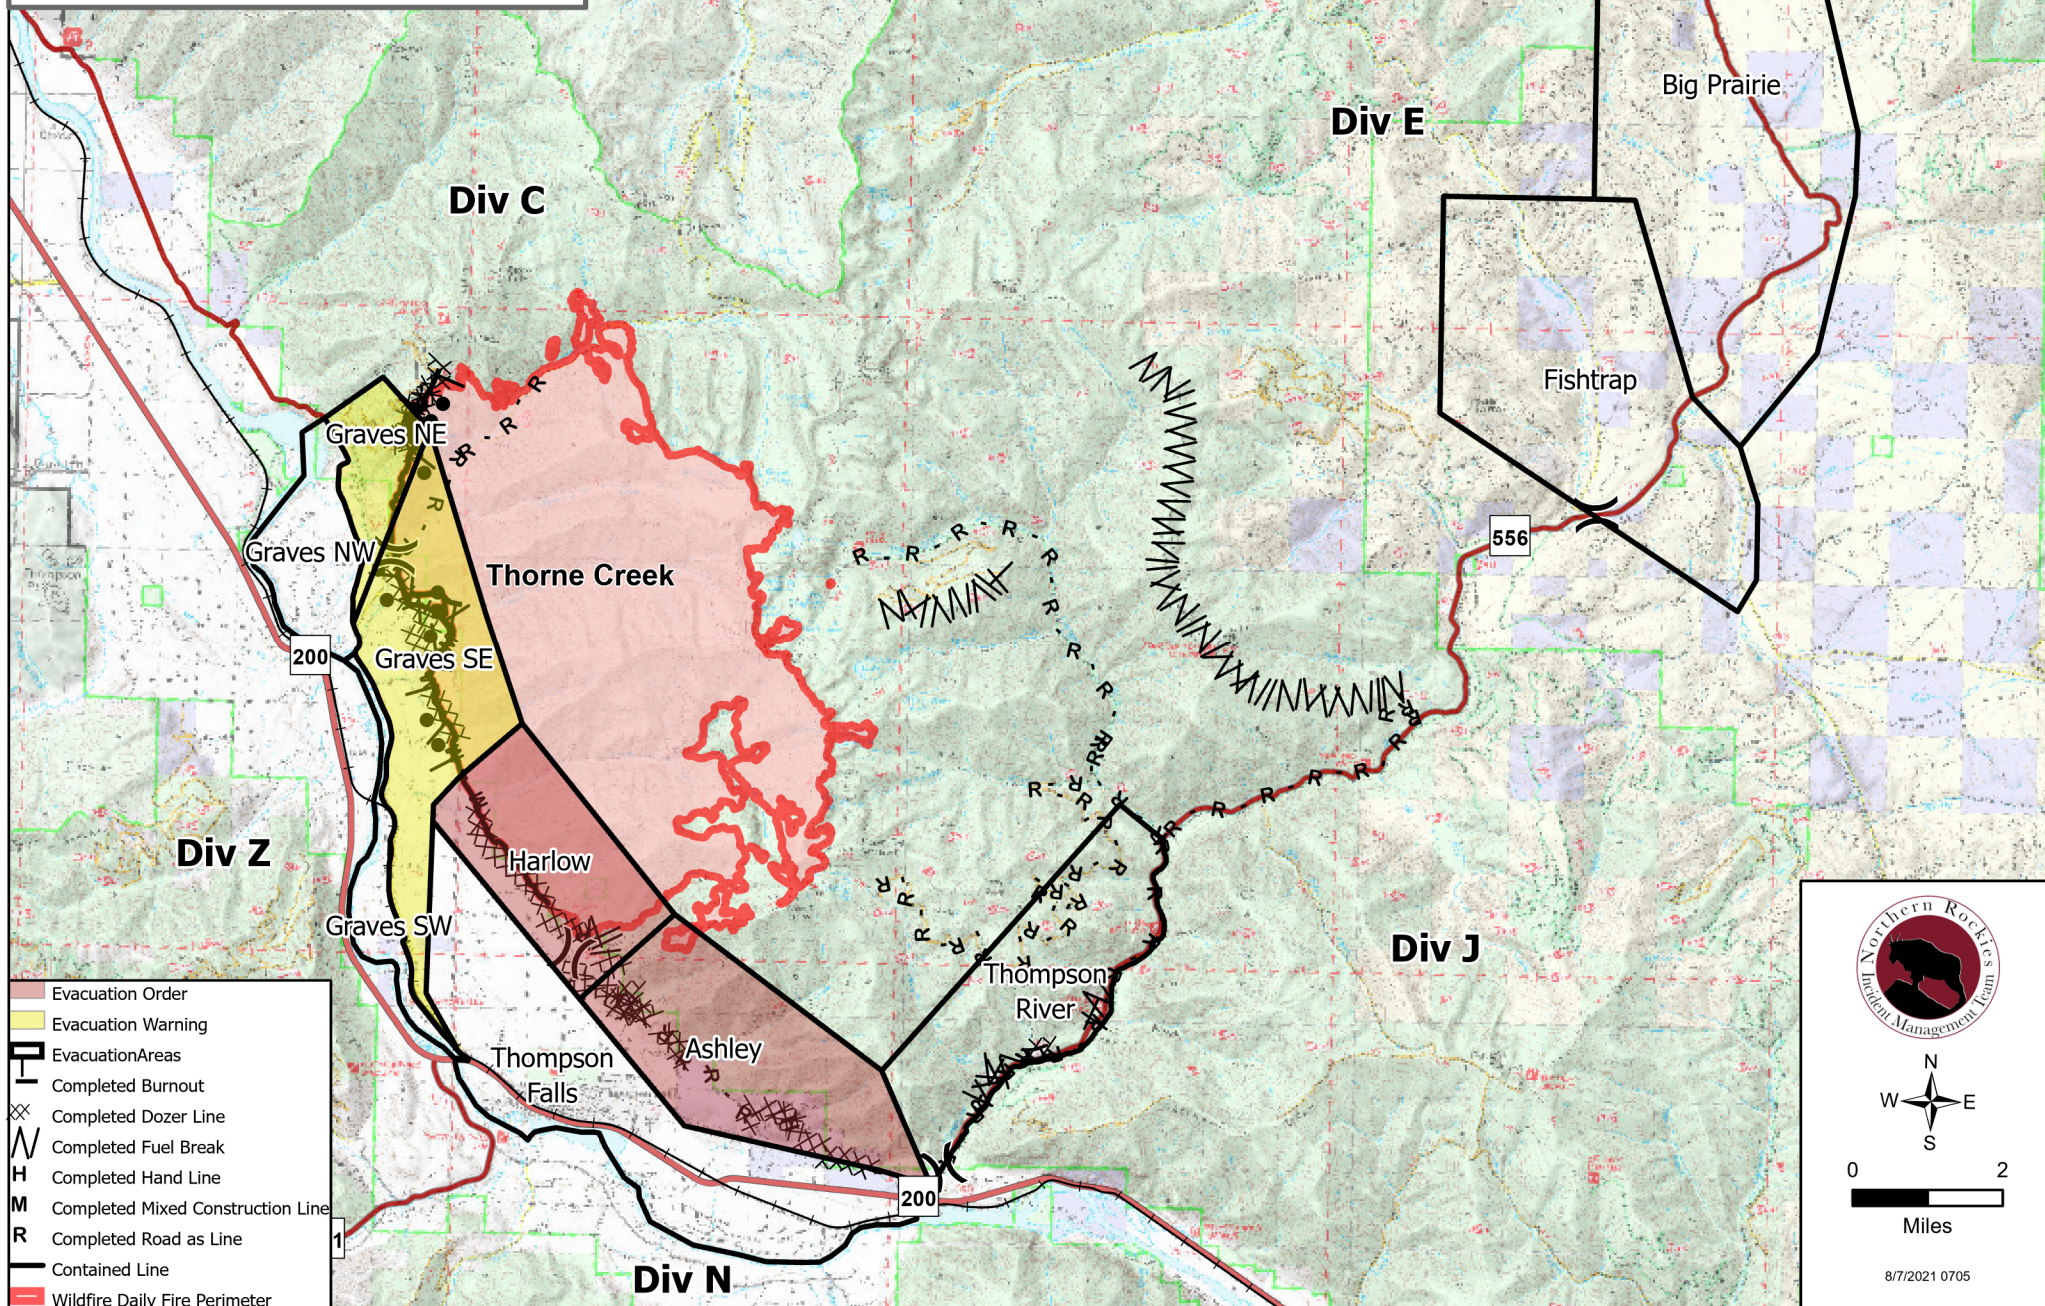

Public Information Map

West Lolo Complex
Thorne Creek Fire
8/7/2021 Day

19,172 acres at 8/6/21 @ 1620
15% contained

- Evacuation Order
- Evacuation Warning
- Evacuation Areas
- Completed Burnout
- Completed Dozer Line
- Completed Fuel Break
- Completed Hand Line
- Completed Mixed Construction Line
- Completed Road as Line
- Contained Line
- Wildfire Daily Fire Perimeter

N
W E
S

0 2
Miles

8/7/2021 0705