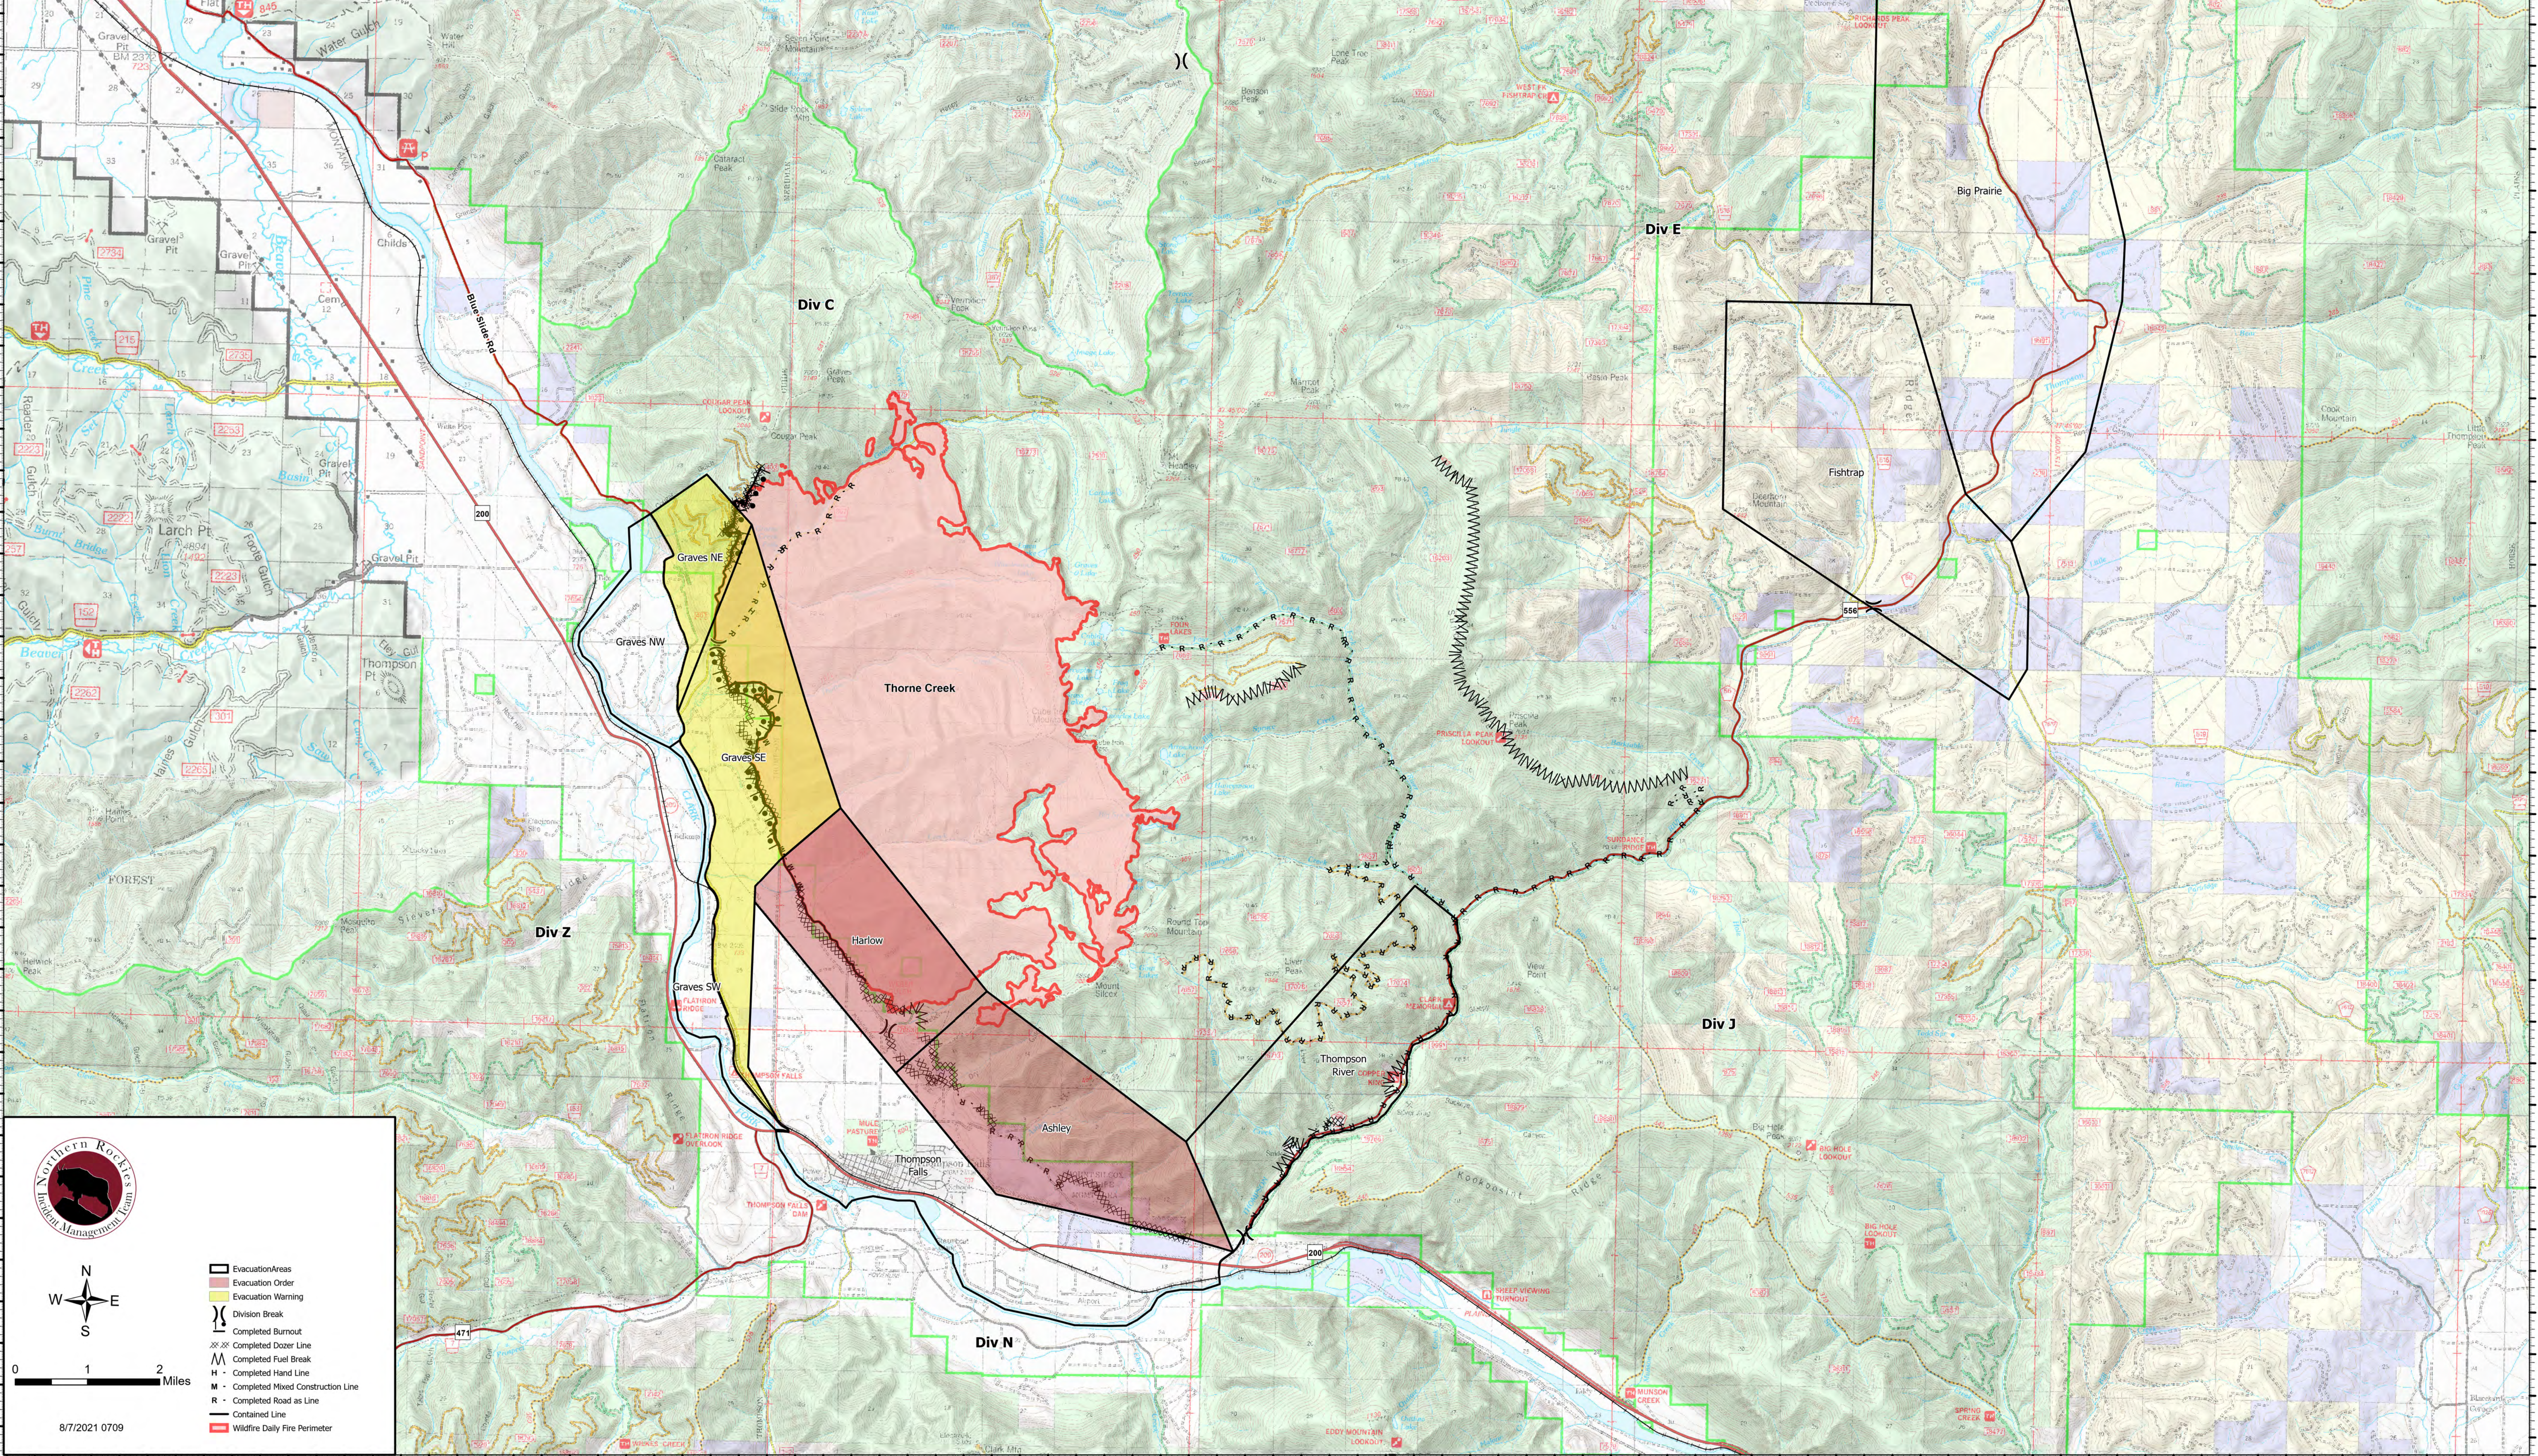

# Public Information Map

West Lolo Complex  
Thorne Creek Fire  
8/7/21

19,172 acres at 8/6/21 @ 1620  
15% contained

8/7/2021 0709

- Evacuation Areas
- Evacuation Order
- Evacuation Warning
- Division Break
- Completed Burnout
- Completed Dozer Line
- Completed Fuel Break
- Completed Hand Line
- Completed Mixed Construction Line
- Completed Road as Line
- Contained Line
- Wildfire Daily Fire Perimeter