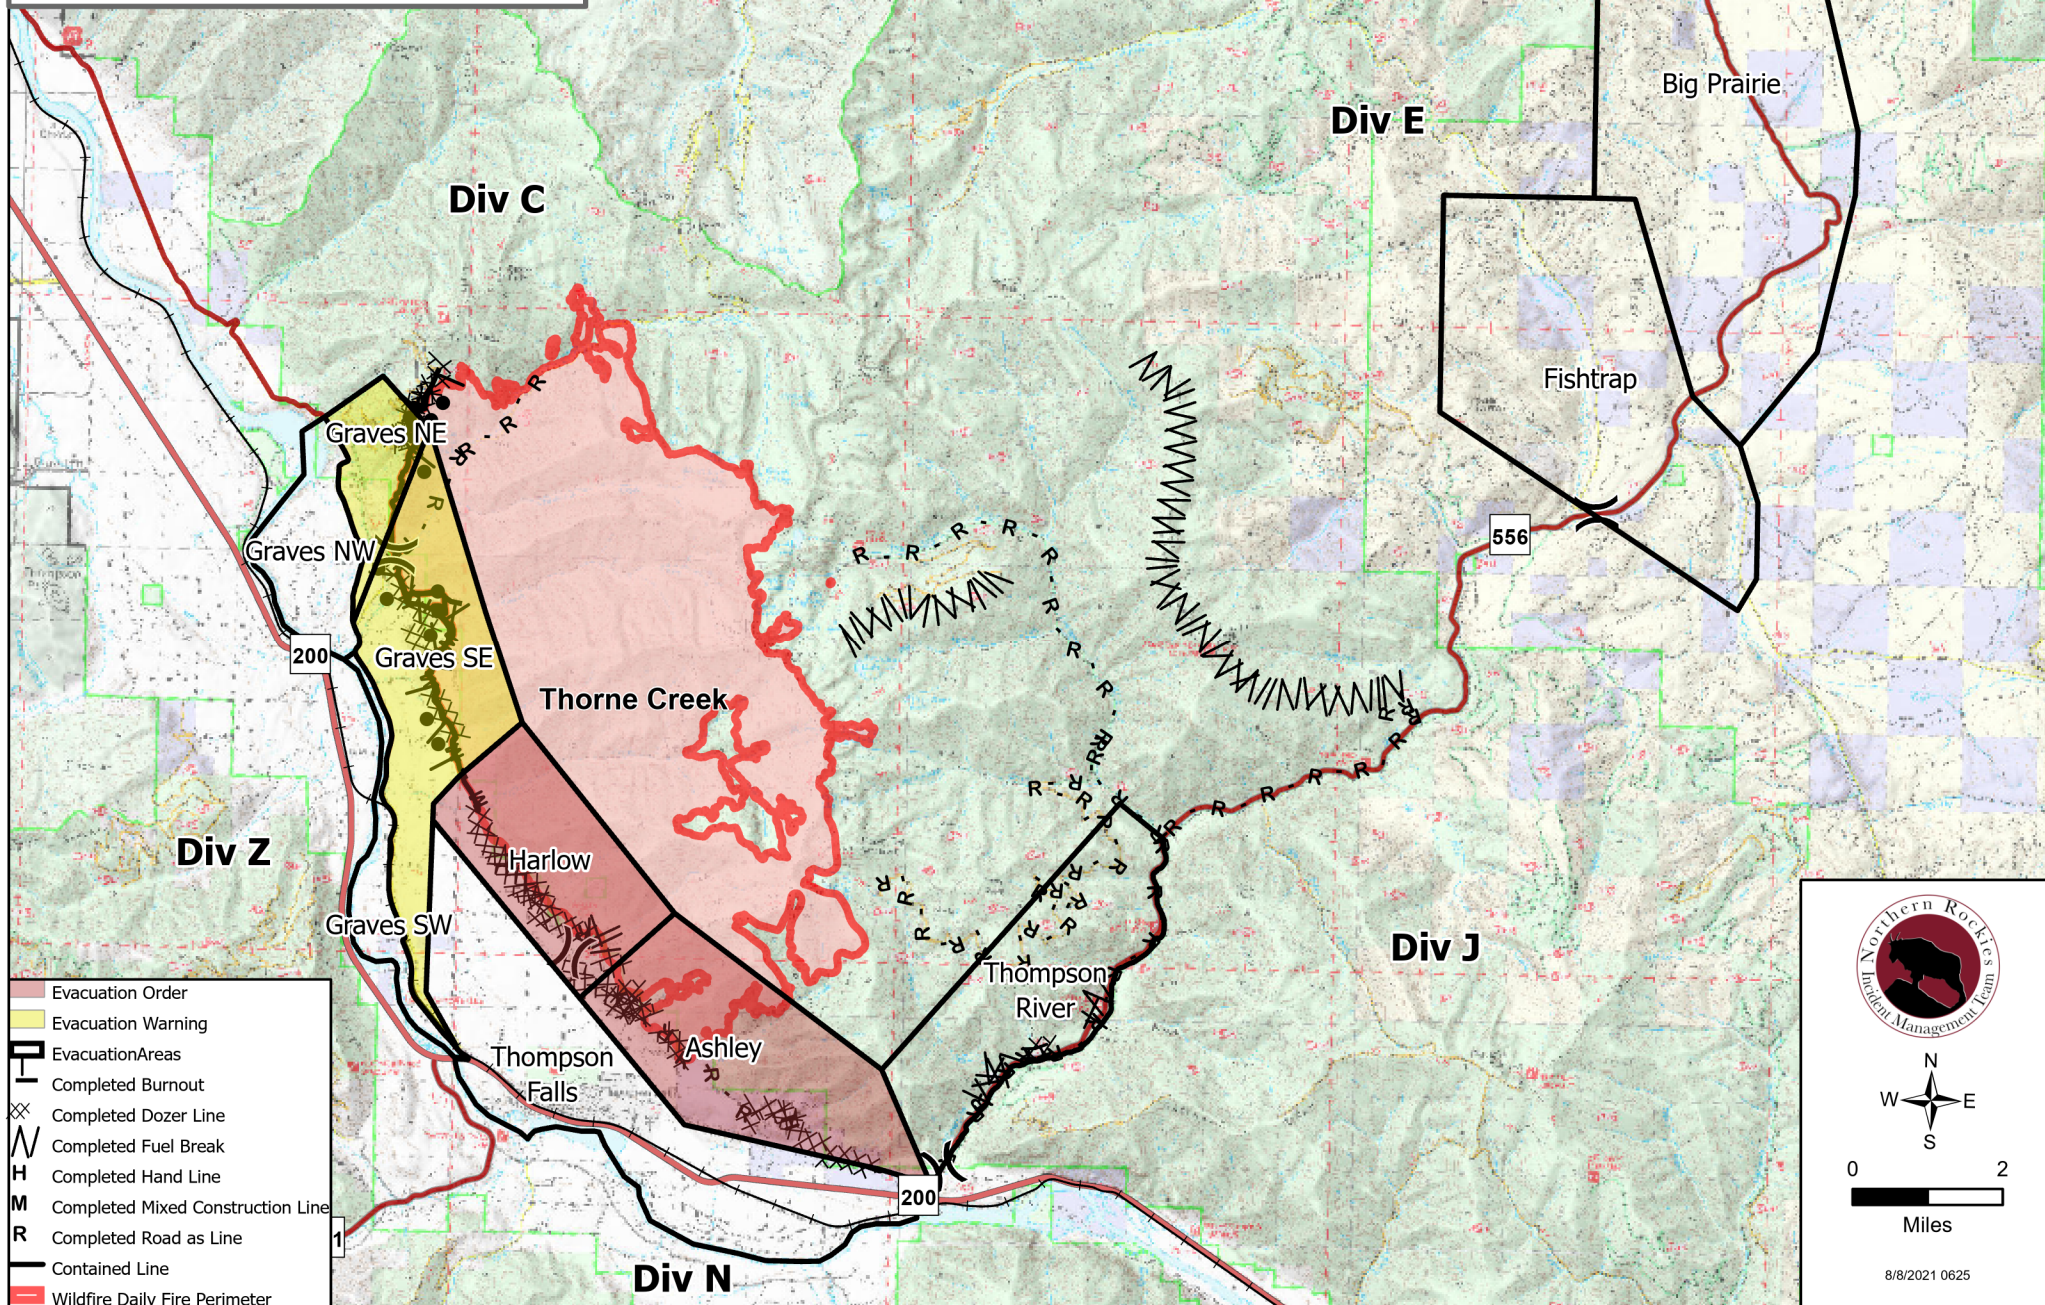

Public Information Map

West Lolo Complex
Thorne Creek Fire
8/8/2021 Day

21,967 acres at 8/7/21 @ 2203
15% contained

8/8/2021 0625