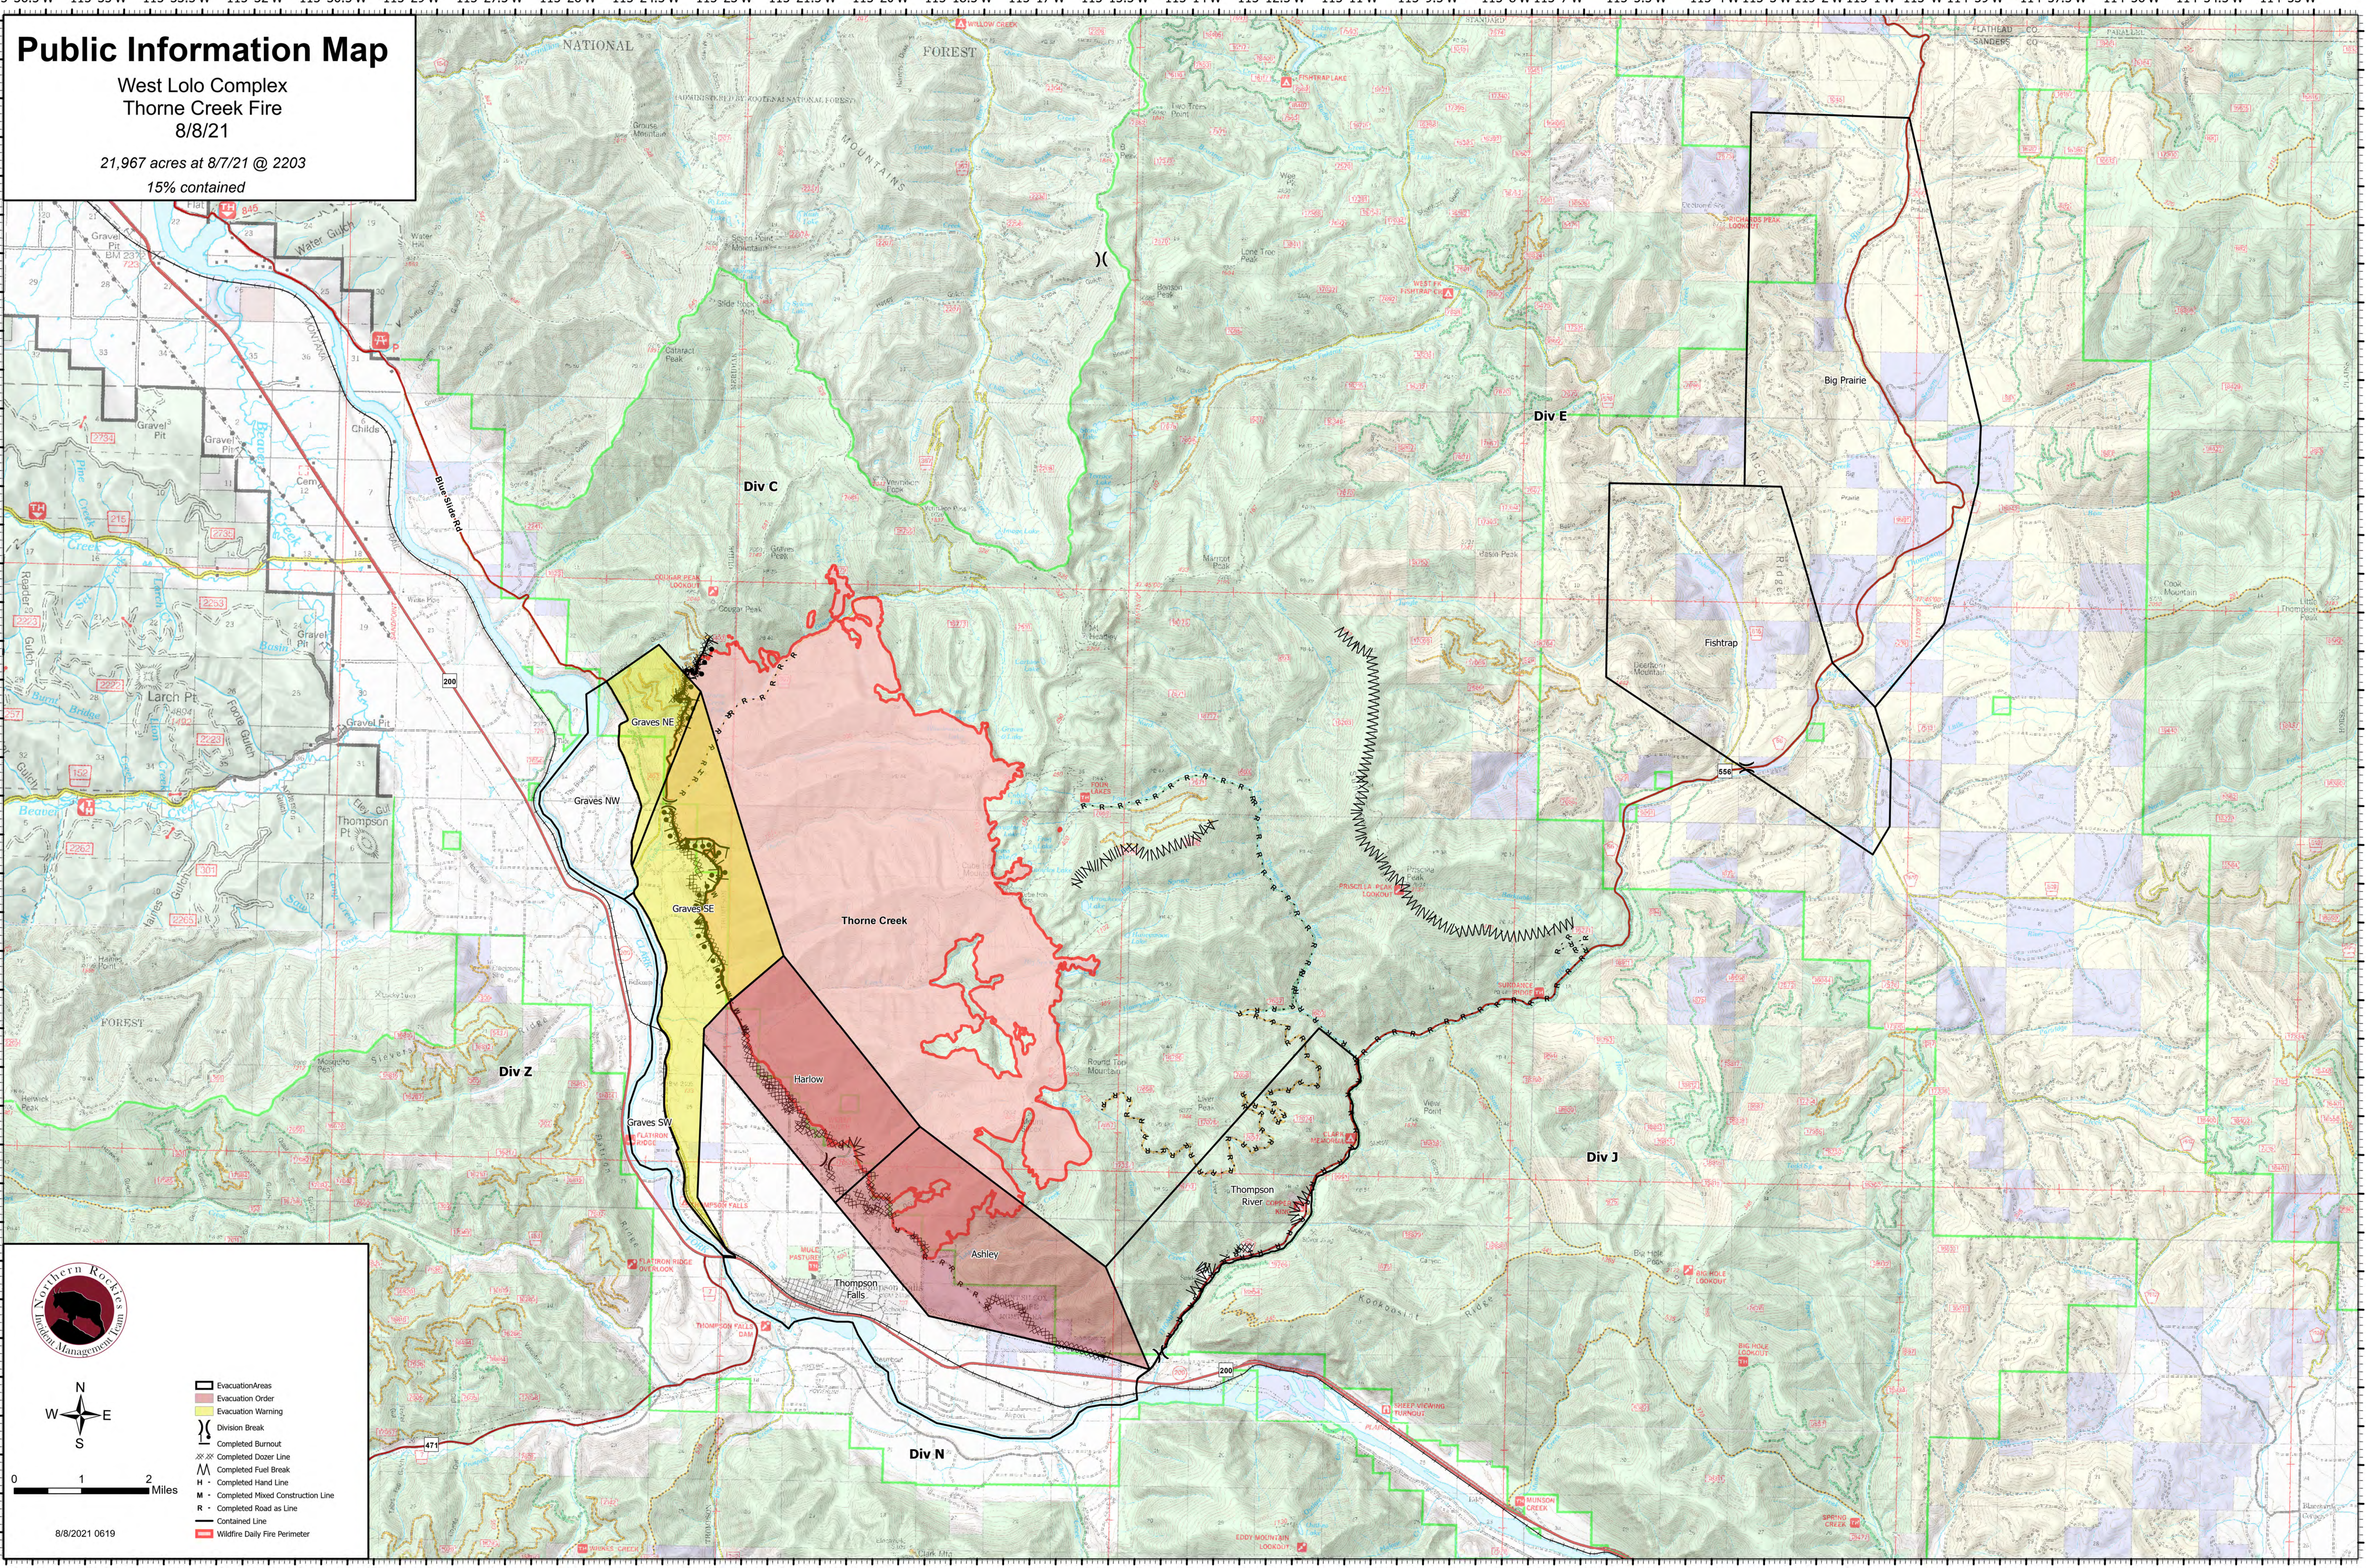

# Public Information Map

West Lolo Complex  
Thorne Creek Fire  
8/8/21

21,967 acres at 8/7/21 @ 2203  
15% contained

8/8/2021 0619

- Evacuation Areas
- Evacuation Order
- Evacuation Warning
- Division Break
- Completed Burnout
- Completed Dozer Line
- Completed Fuel Break
- Completed Hand Line
- Completed Mixed Construction Line
- Completed Road as Line
- Contained Line
- Wildfire Daily Fire Perimeter