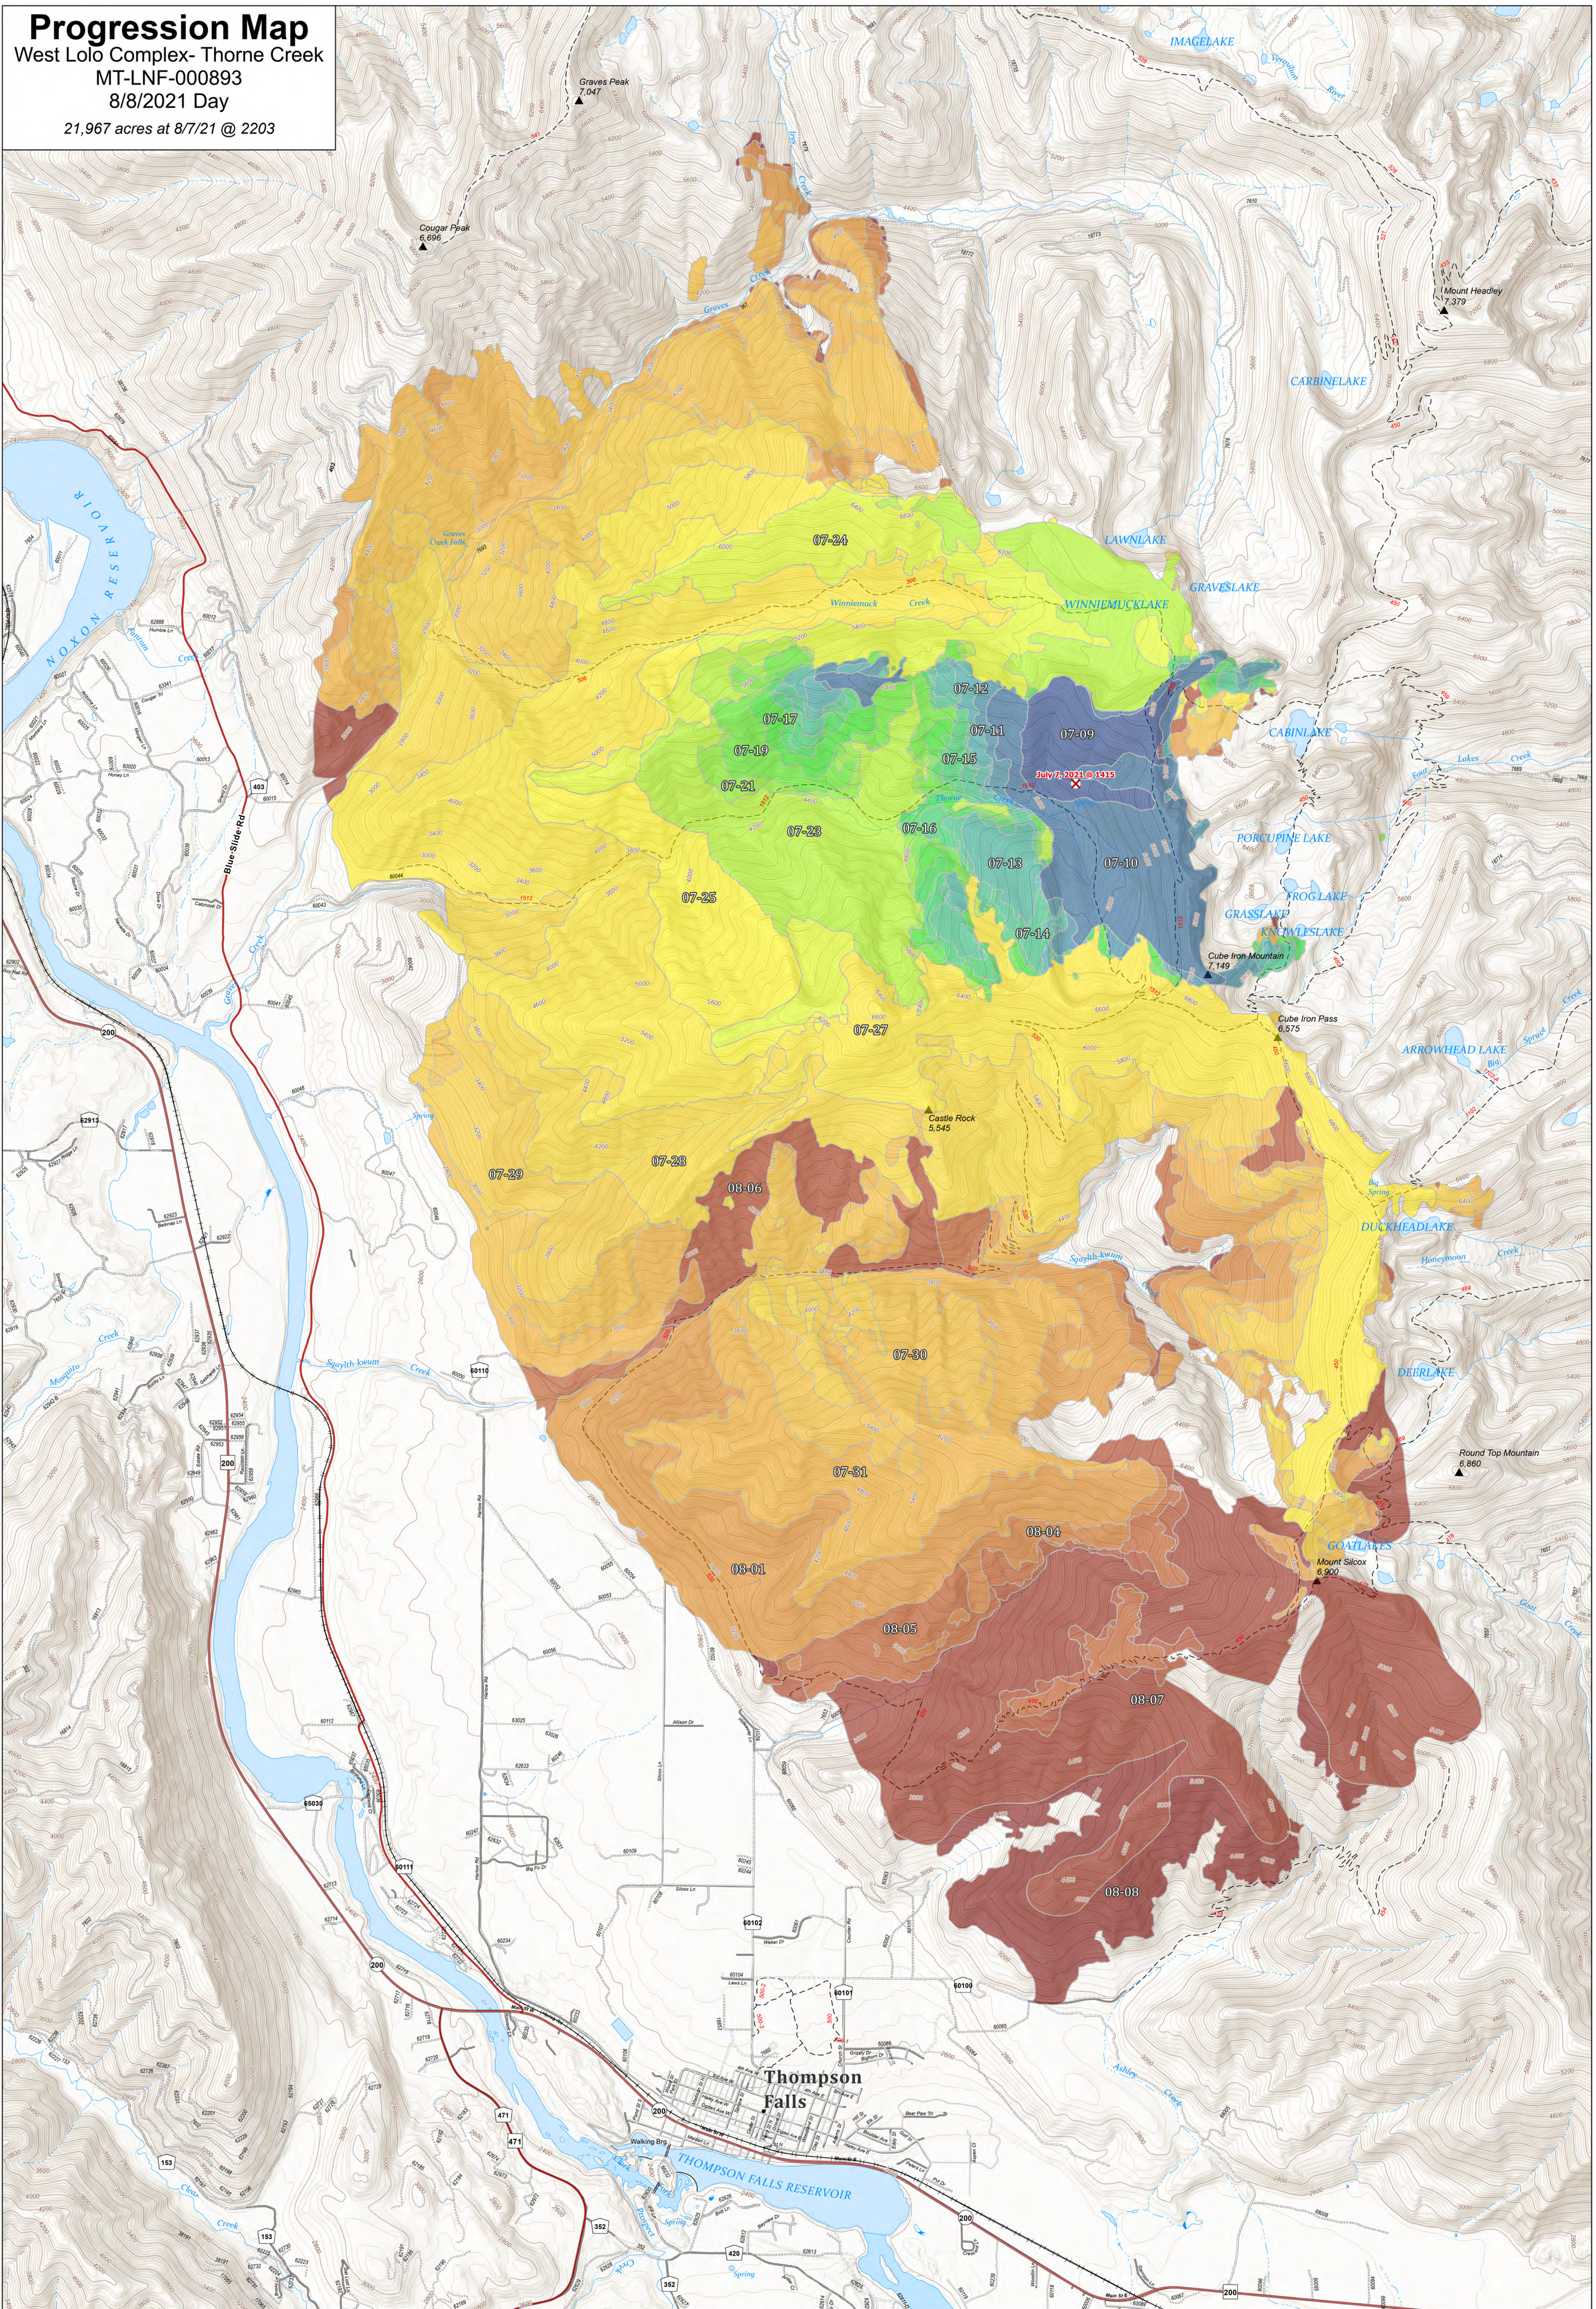

Progression Map

West Lolo Complex- Thorne Creek

MT-LNF-000893

8/8/2021 Day

21,967 acres at 8/7/21 @ 2203

- X Fire Origin
- 2021-07-09
- 2021-07-10
- 2021-07-11
- 2021-07-12
- 2021-07-13
- 2021-07-14
- 2021-07-15
- 2021-07-16
- 2021-07-17
- 2021-07-18
- 2021-07-19
- 2021-07-20
- 2021-07-21
- 2021-07-22
- 2021-07-23
- 2021-07-24
- 2021-07-25
- 2021-07-26
- 2021-07-27
- 2021-07-28
- 2021-07-29
- 2021-07-30
- 2021-07-31
- 2021-08-01
- 2021-08-02
- 2021-08-03
- 2021-08-04
- 2021-08-05
- 2021-08-06
- 2021-08-07
- 2021-08-08

Thorne Creek Growth Acres by Date

0 0.25 0.5 1 Mile
 8/8/2021 0654 Acres from IR
 North American 1983 Datum, Lat/Long Grid