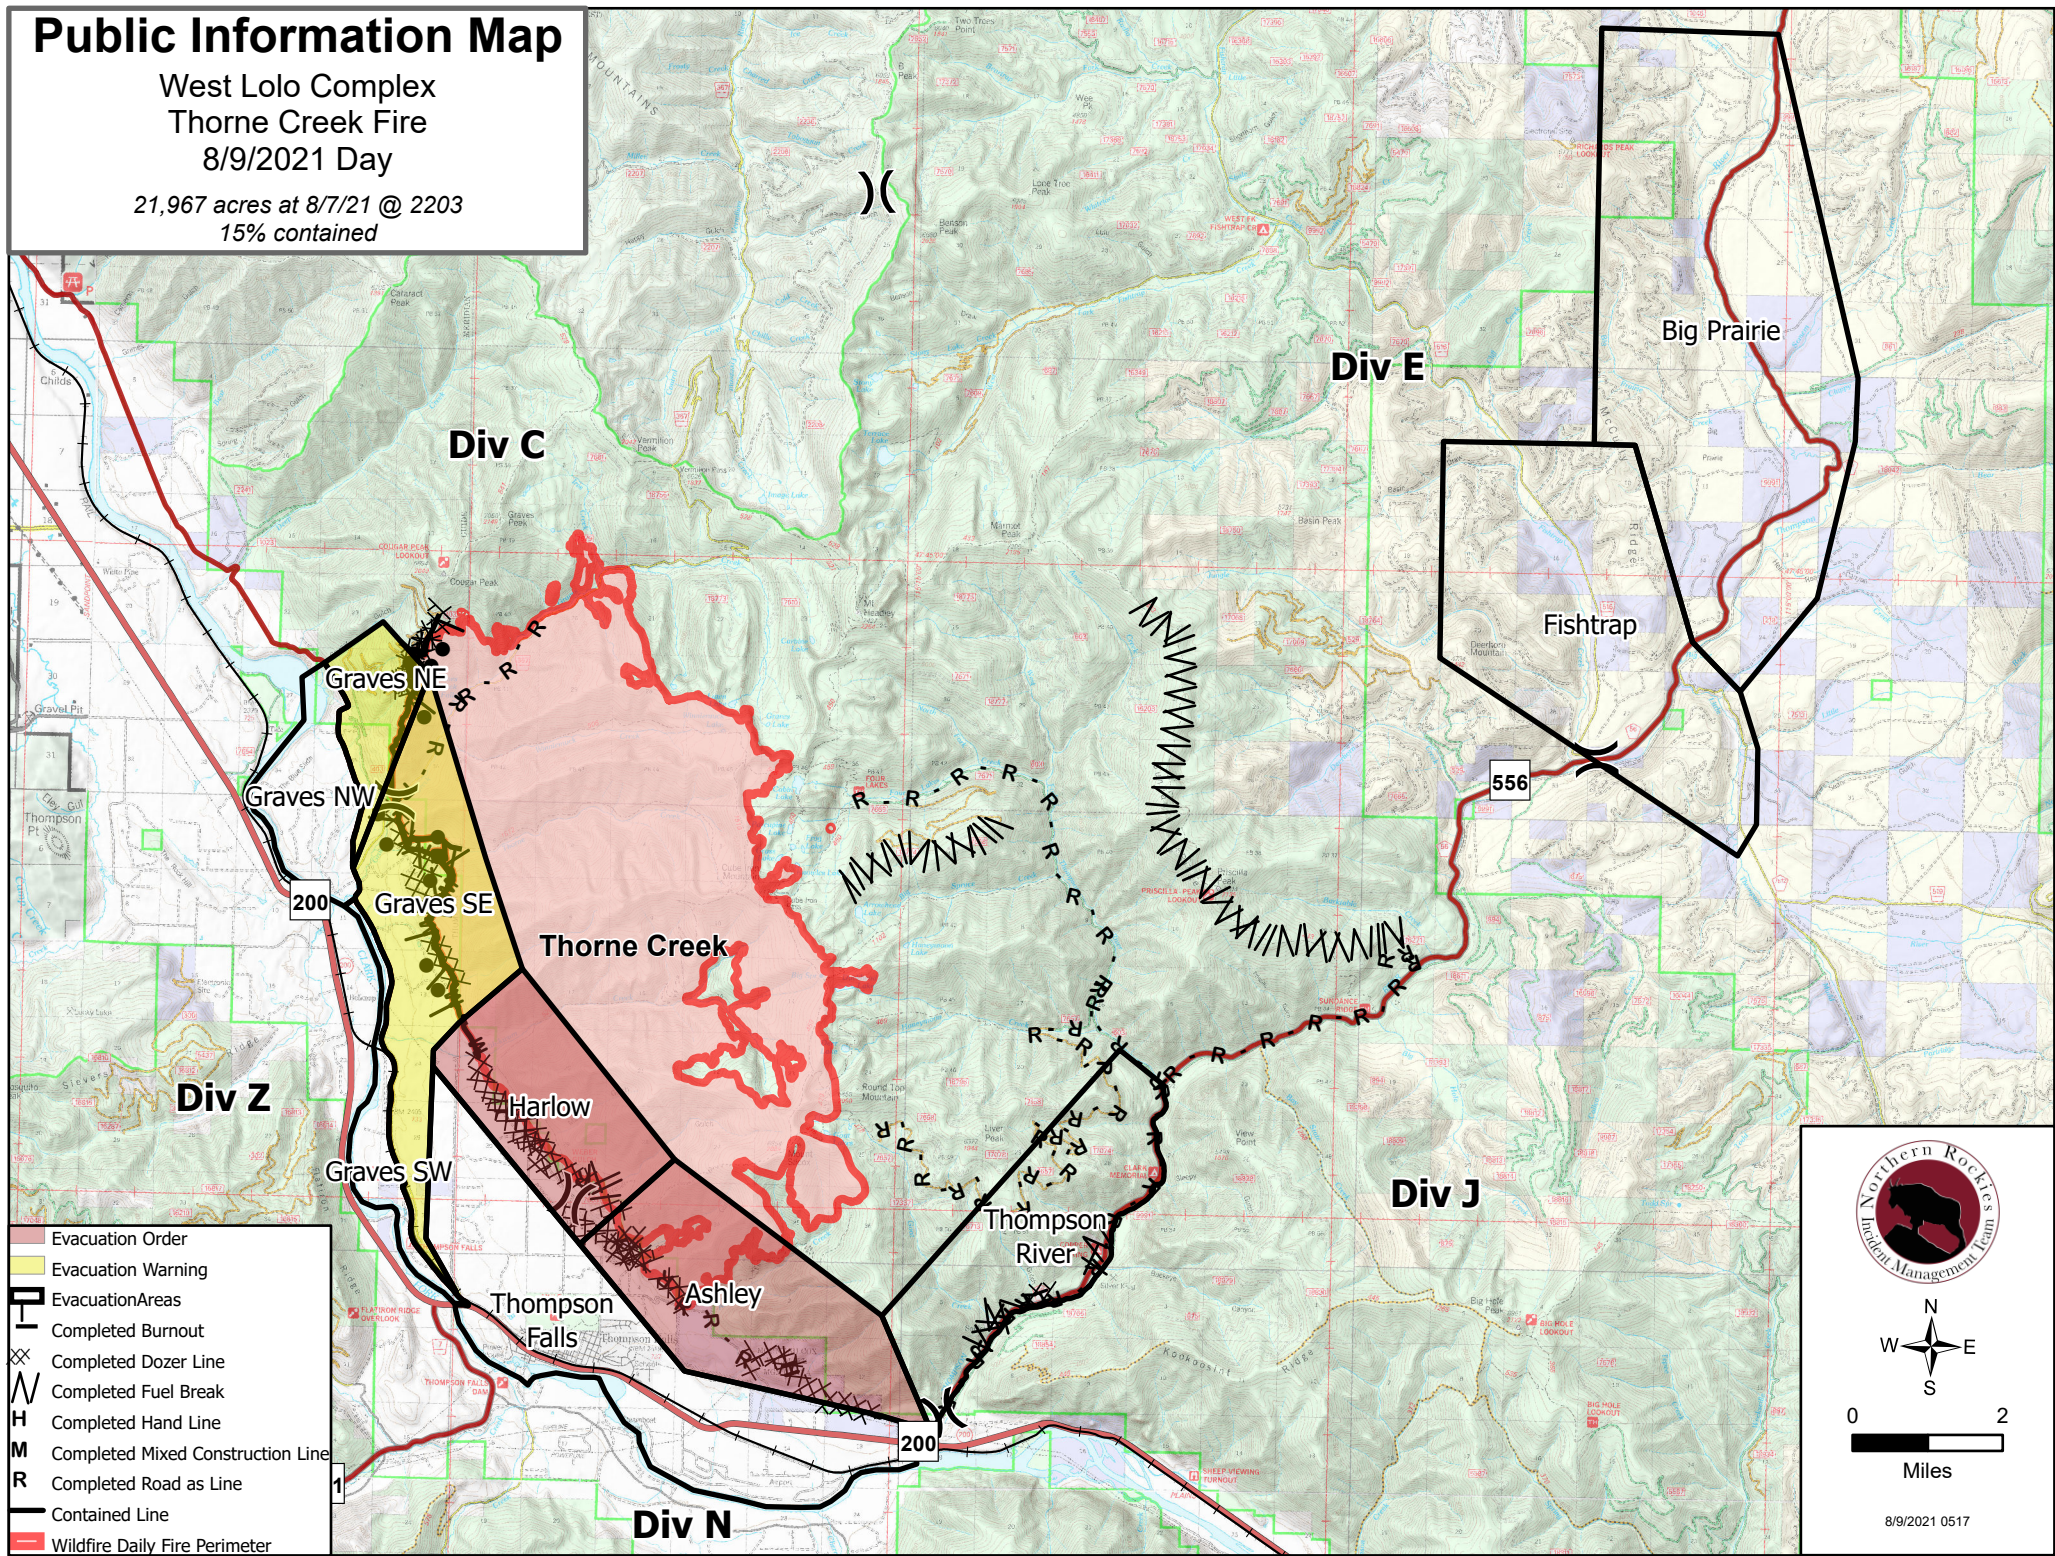

Public Information Map

West Lolo Complex
Thorne Creek Fire
8/9/2021 Day

21,967 acres at 8/7/21 @ 2203
15% contained

8/9/2021 0517