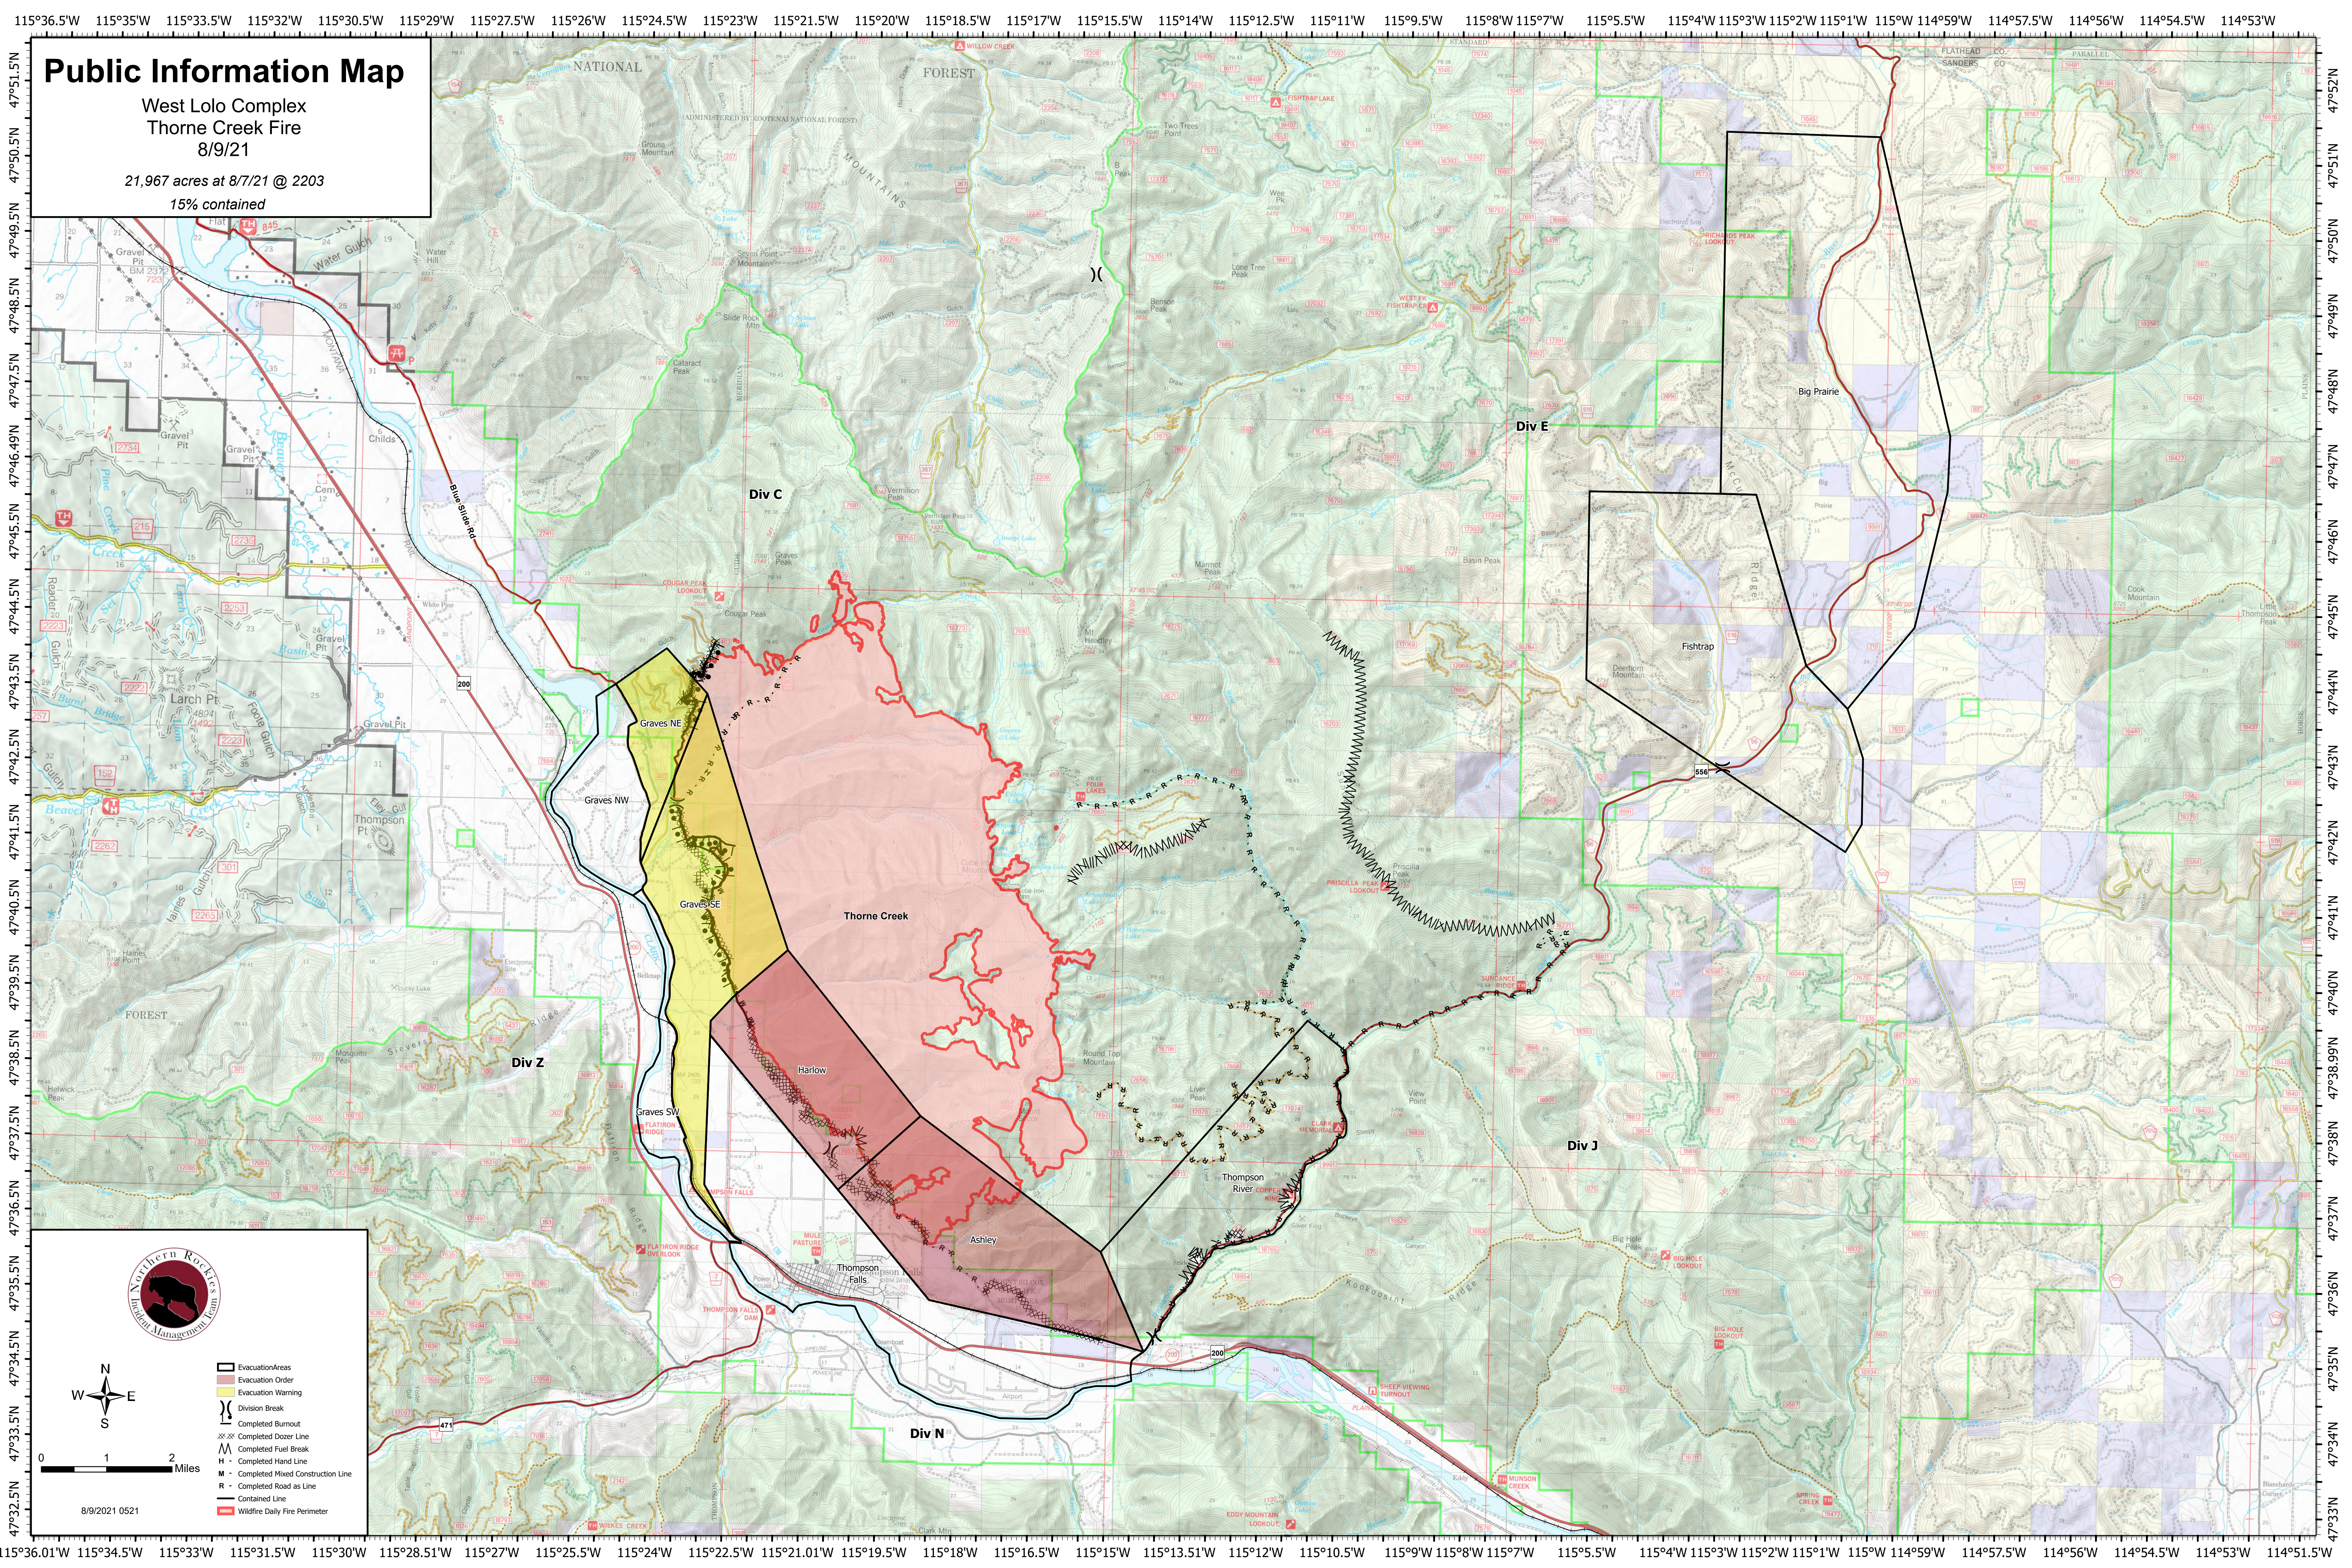

Public Information Map

West Lolo Complex
Thorne Creek Fire
8/9/21

21,967 acres at 8/7/21 @ 2203
15% contained

8/9/2021 0521

- Evacuation Areas
- Evacuation Order
- Evacuation Warning
- Division Break
- Completed Burnout
- Completed Dozer Line
- Completed Fuel Break
- Completed Hand Line
- Completed Mixed Construction Line
- Completed Road as Line
- Contained Line
- Wildfire Daily Fire Perimeter

0 1 2 Miles