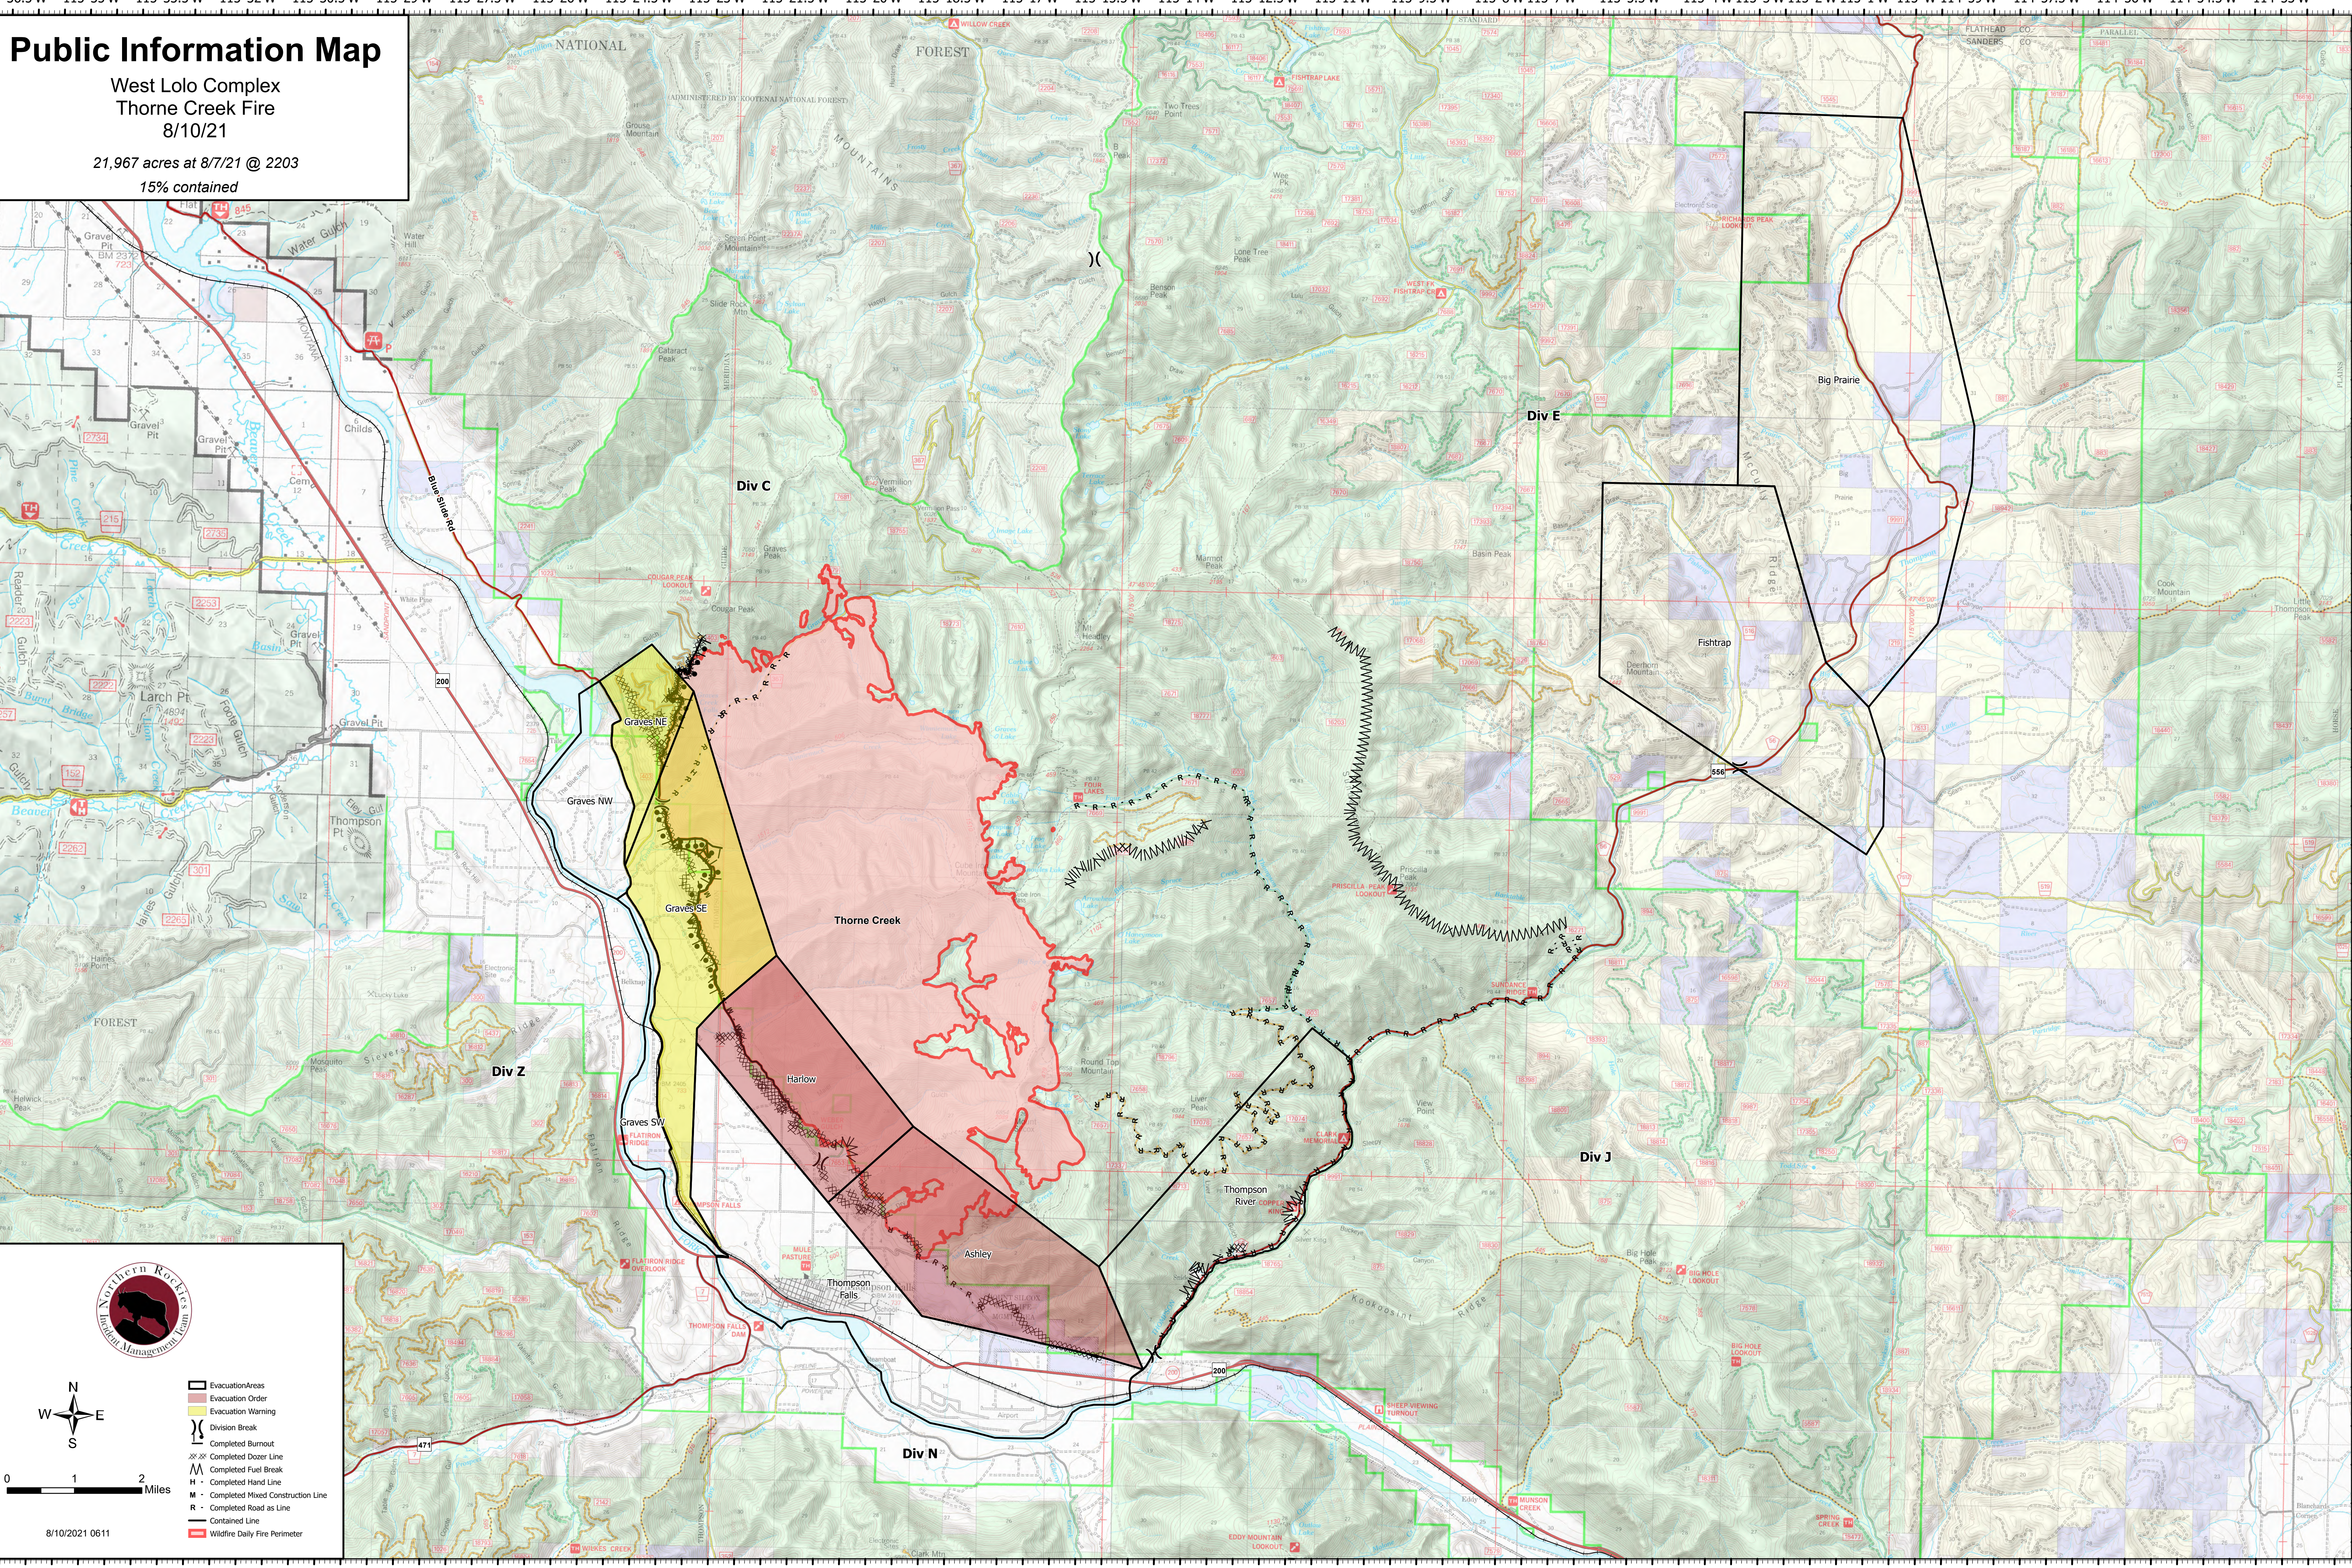

Public Information Map

West Lolo Complex
Thorne Creek Fire
8/10/21

21,967 acres at 8/7/21 @ 2203
15% contained

8/10/2021 0611

- Evacuation Areas
- Evacuation Order
- Evacuation Warning
- Division Break
- Completed Burnout
- Completed Dozer Line
- Completed Fuel Break
- Completed Hand Line
- Completed Mixed Construction Line
- Completed Road as Line
- Contained Line
- Wildfire Daily Fire Perimeter

0 1 2 Miles