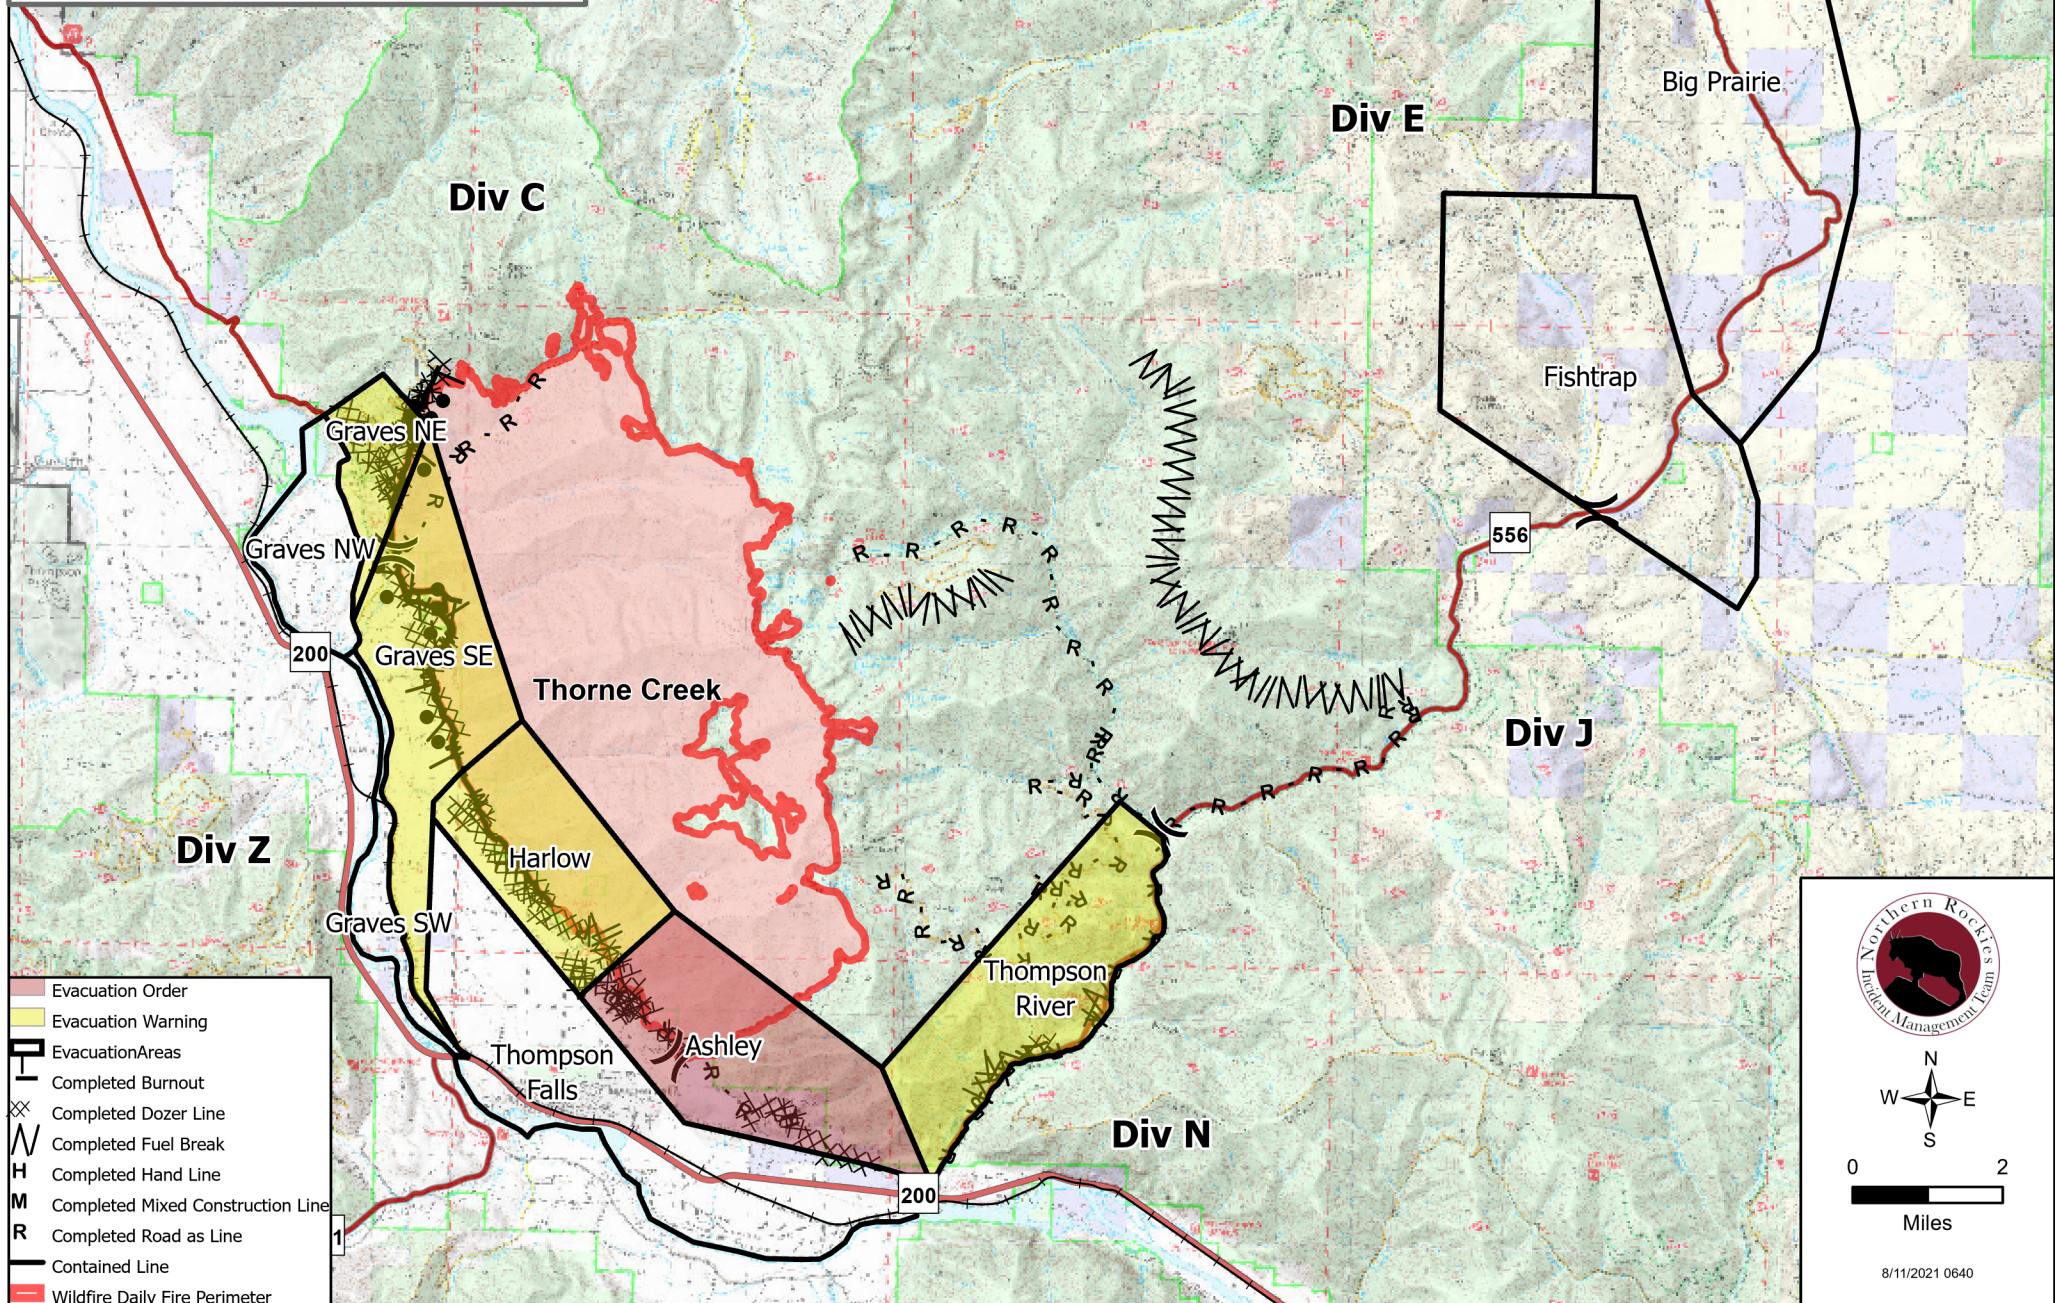

Public Information Map

West Lolo Complex
Thorne Creek Fire
8/11/2021 Day

22,739 acres at 8/10/21 @ 2259
15% contained

- Evacuation Order
- Evacuation Warning
- Evacuation Areas
- Completed Burnout
- Completed Dozer Line
- Completed Fuel Break
- Completed Hand Line
- Completed Mixed Construction Line
- Completed Road as Line
- Contained Line
- Wildfire Daily Fire Perimeter

N
W E
S

0 2
Miles

8/11/2021 0640