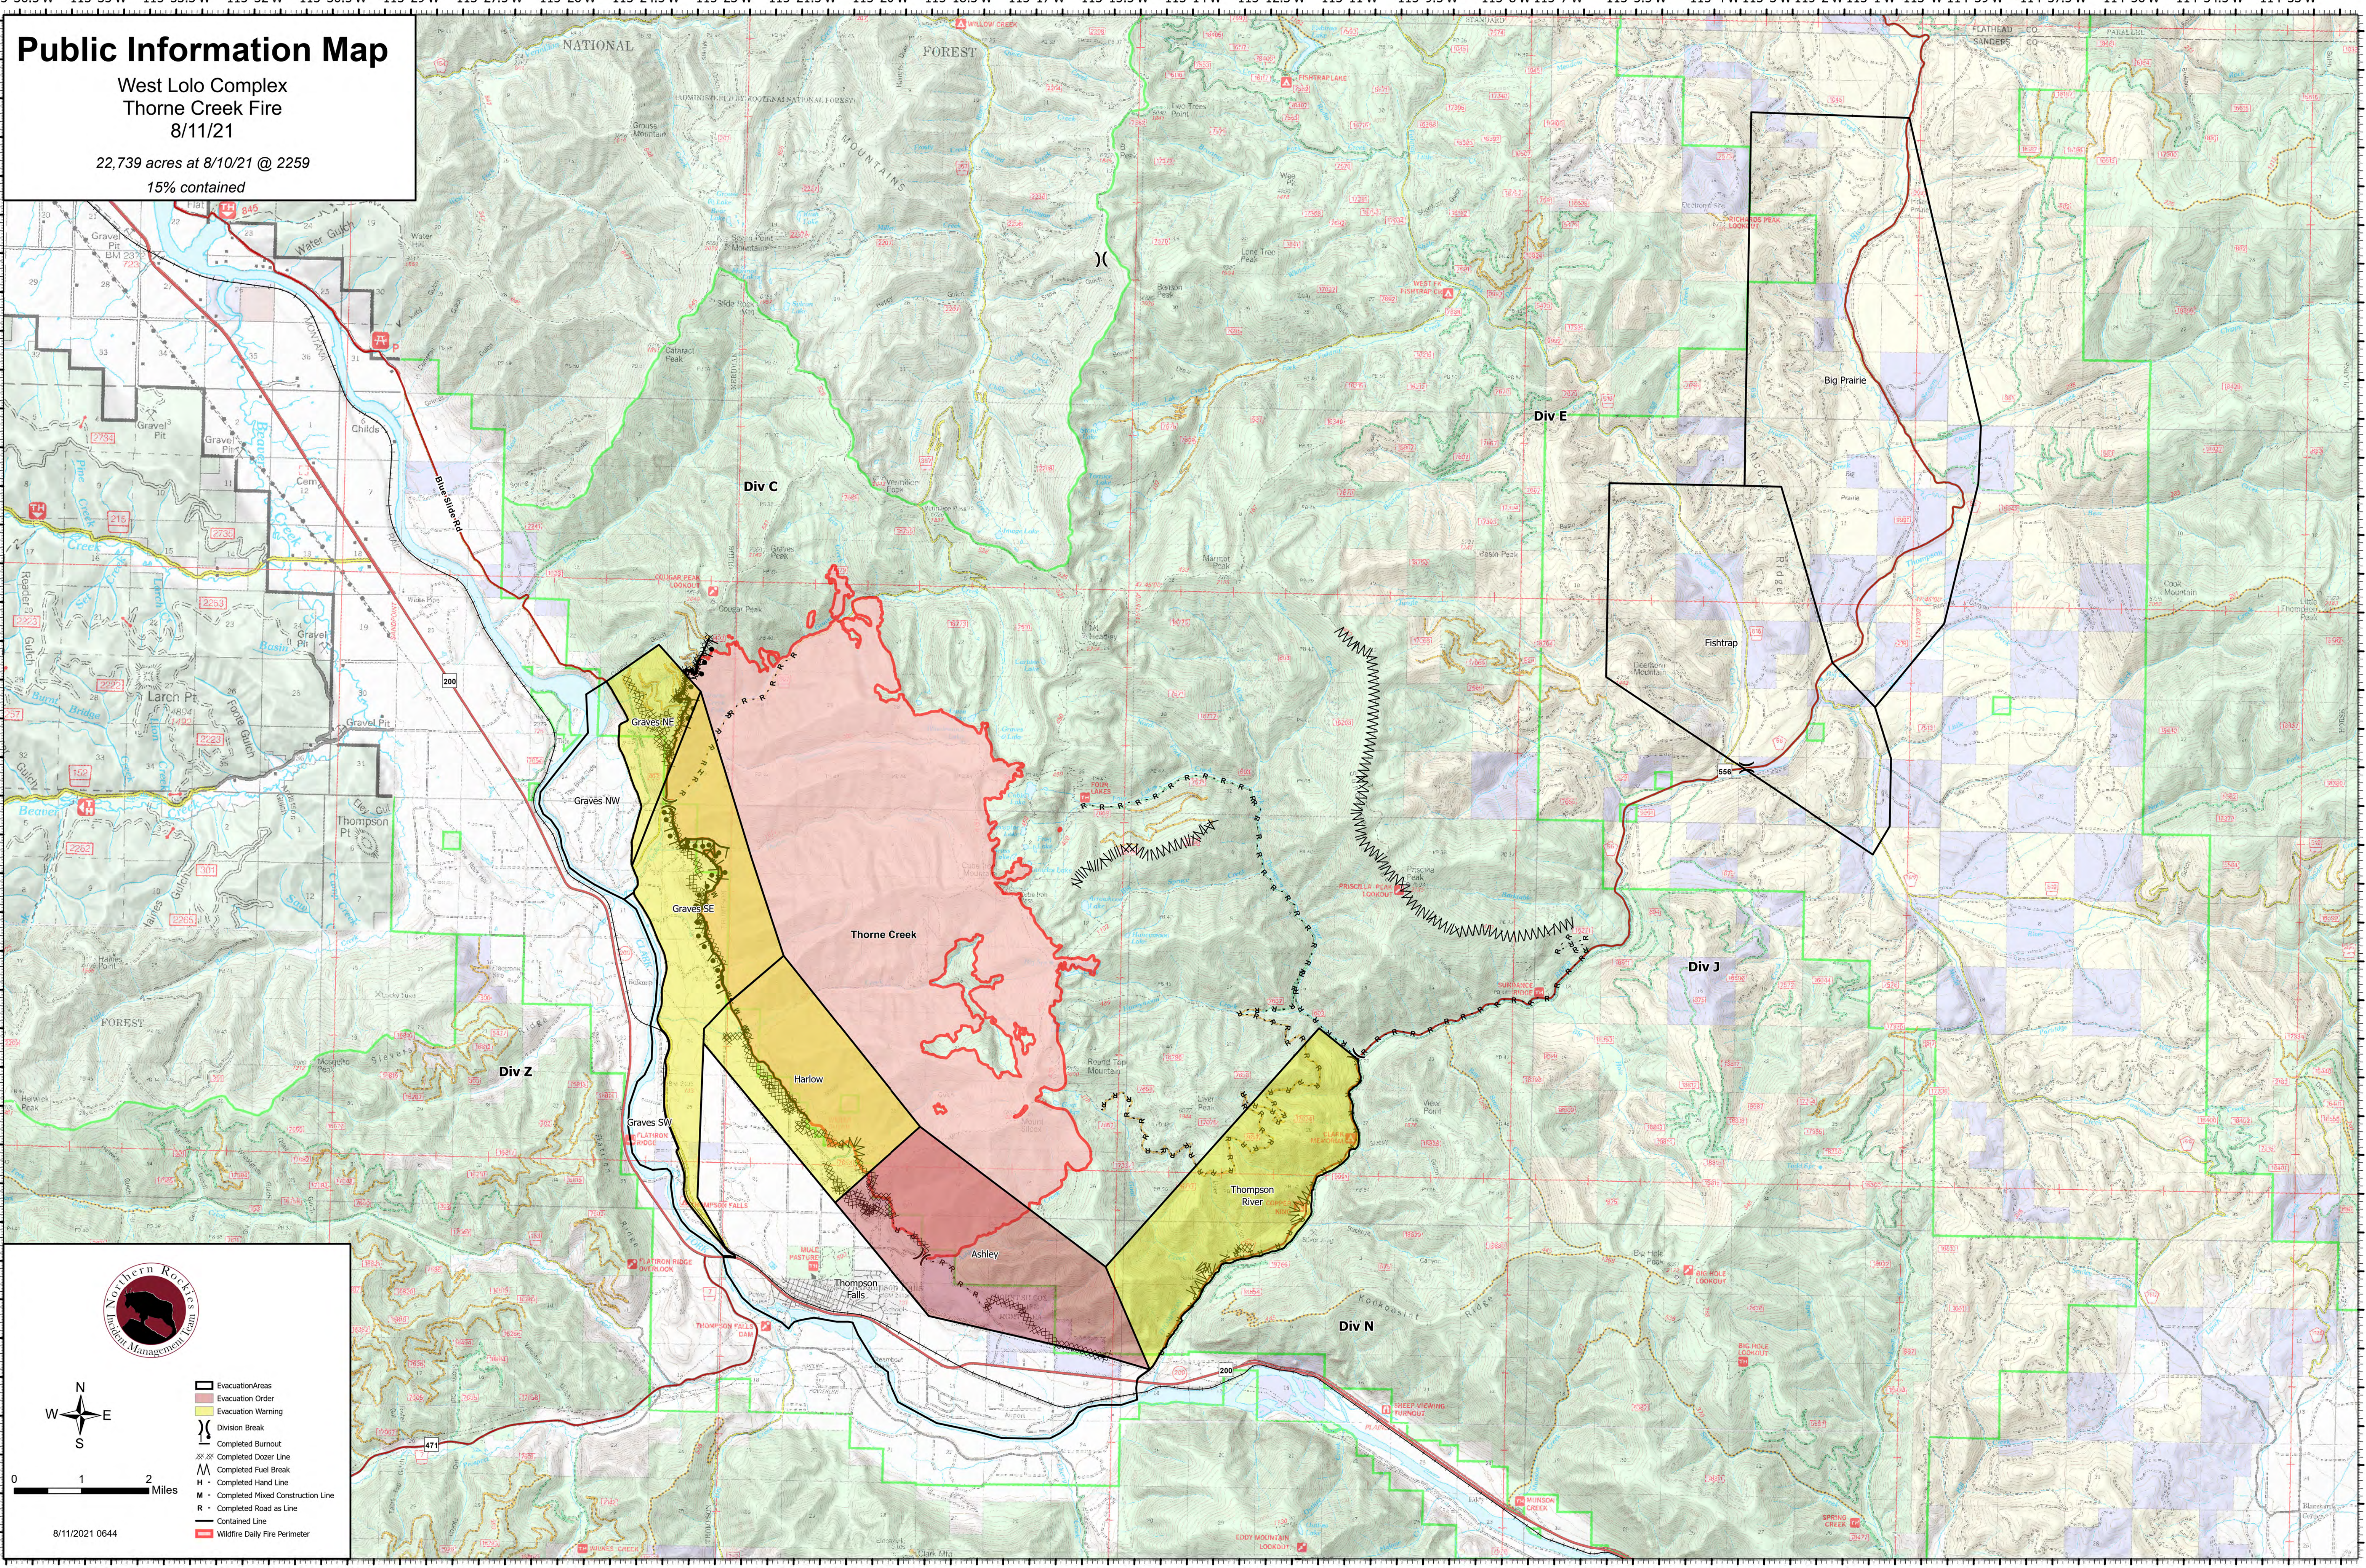

# Public Information Map

West Lolo Complex  
Thorne Creek Fire  
8/11/21

22,739 acres at 8/10/21 @ 2259  
15% contained

8/11/2021 0644

- Evacuation Areas
- Evacuation Order
- Evacuation Warning
- Division Break
- Completed Burnout
- Completed Dozer Line
- Completed Fuel Break
- Completed Hand Line
- Completed Mixed Construction Line
- Completed Road as Line
- Contained Line
- Wildfire Daily Fire Perimeter