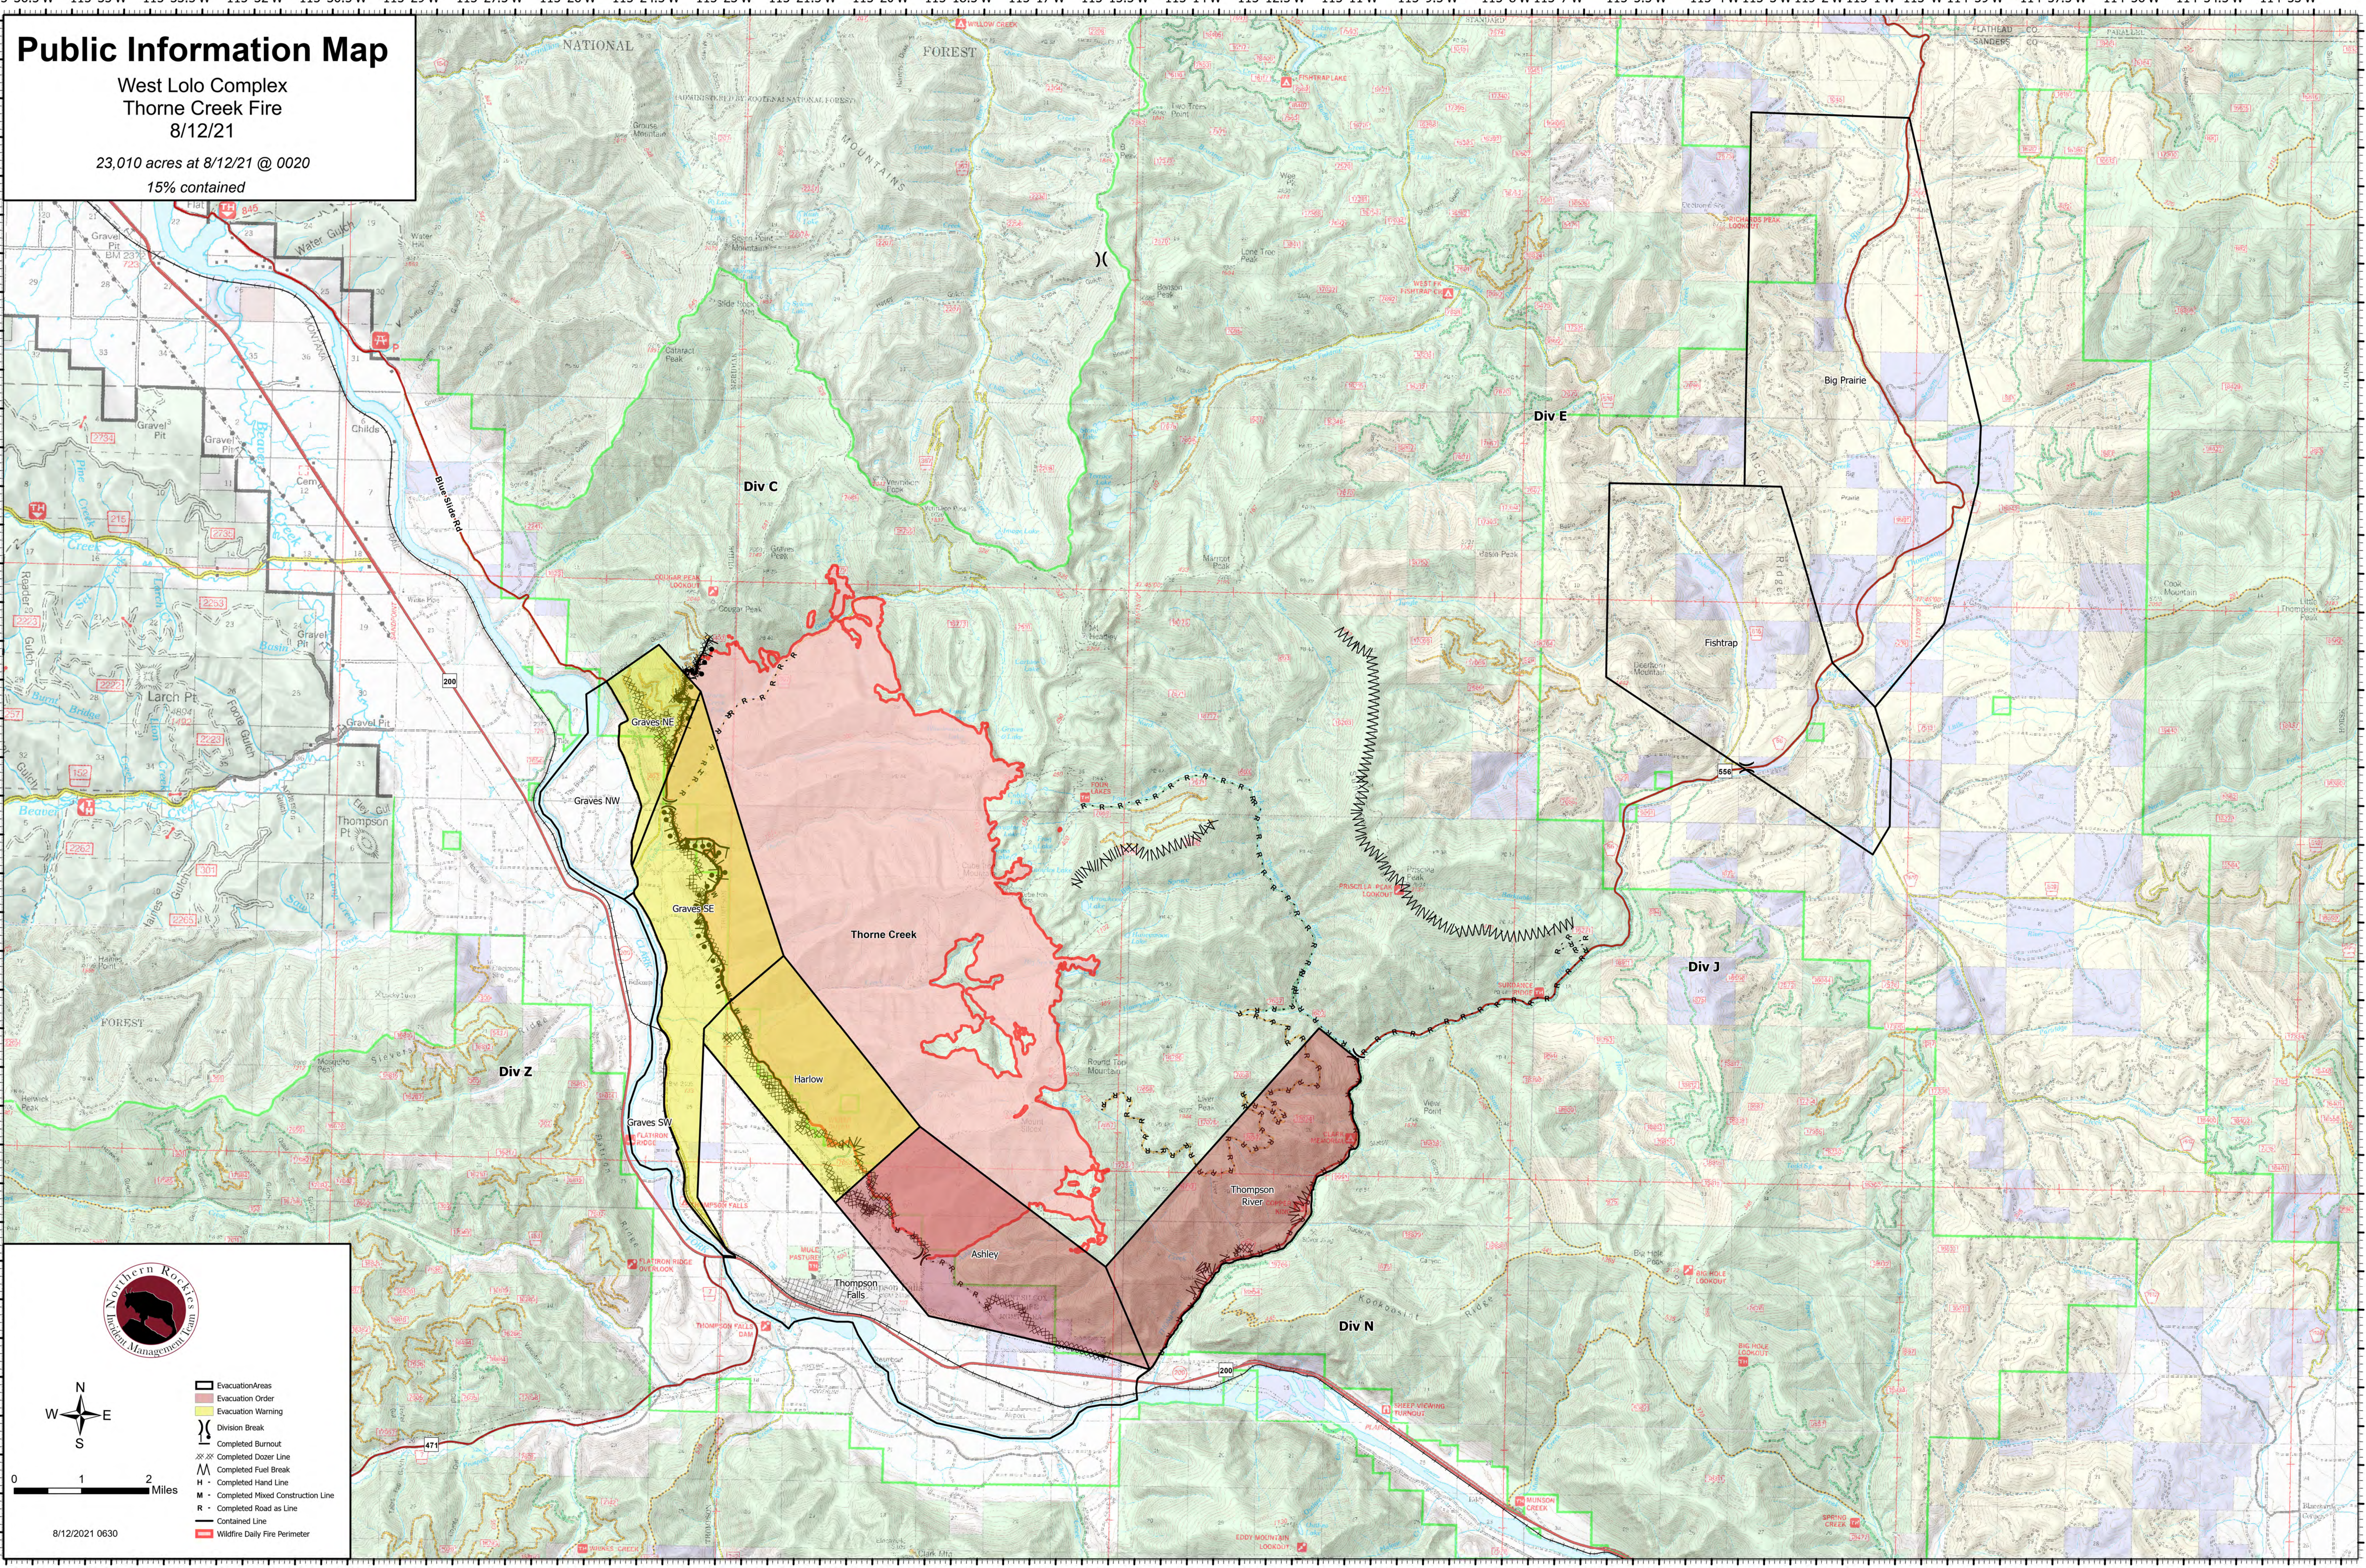

Public Information Map

West Lolo Complex
Thorne Creek Fire
8/12/21

23,010 acres at 8/12/21 @ 0020
15% contained

8/12/2021 0630

- Evacuation Areas
- Evacuation Order
- Evacuation Warning
- Division Break
- Completed Burnout
- Completed Dozer Line
- Completed Fuel Break
- Completed Hand Line
- Completed Mixed Construction Line
- Completed Road as Line
- Contained Line
- Wildfire Daily Fire Perimeter

0 1 2 Miles