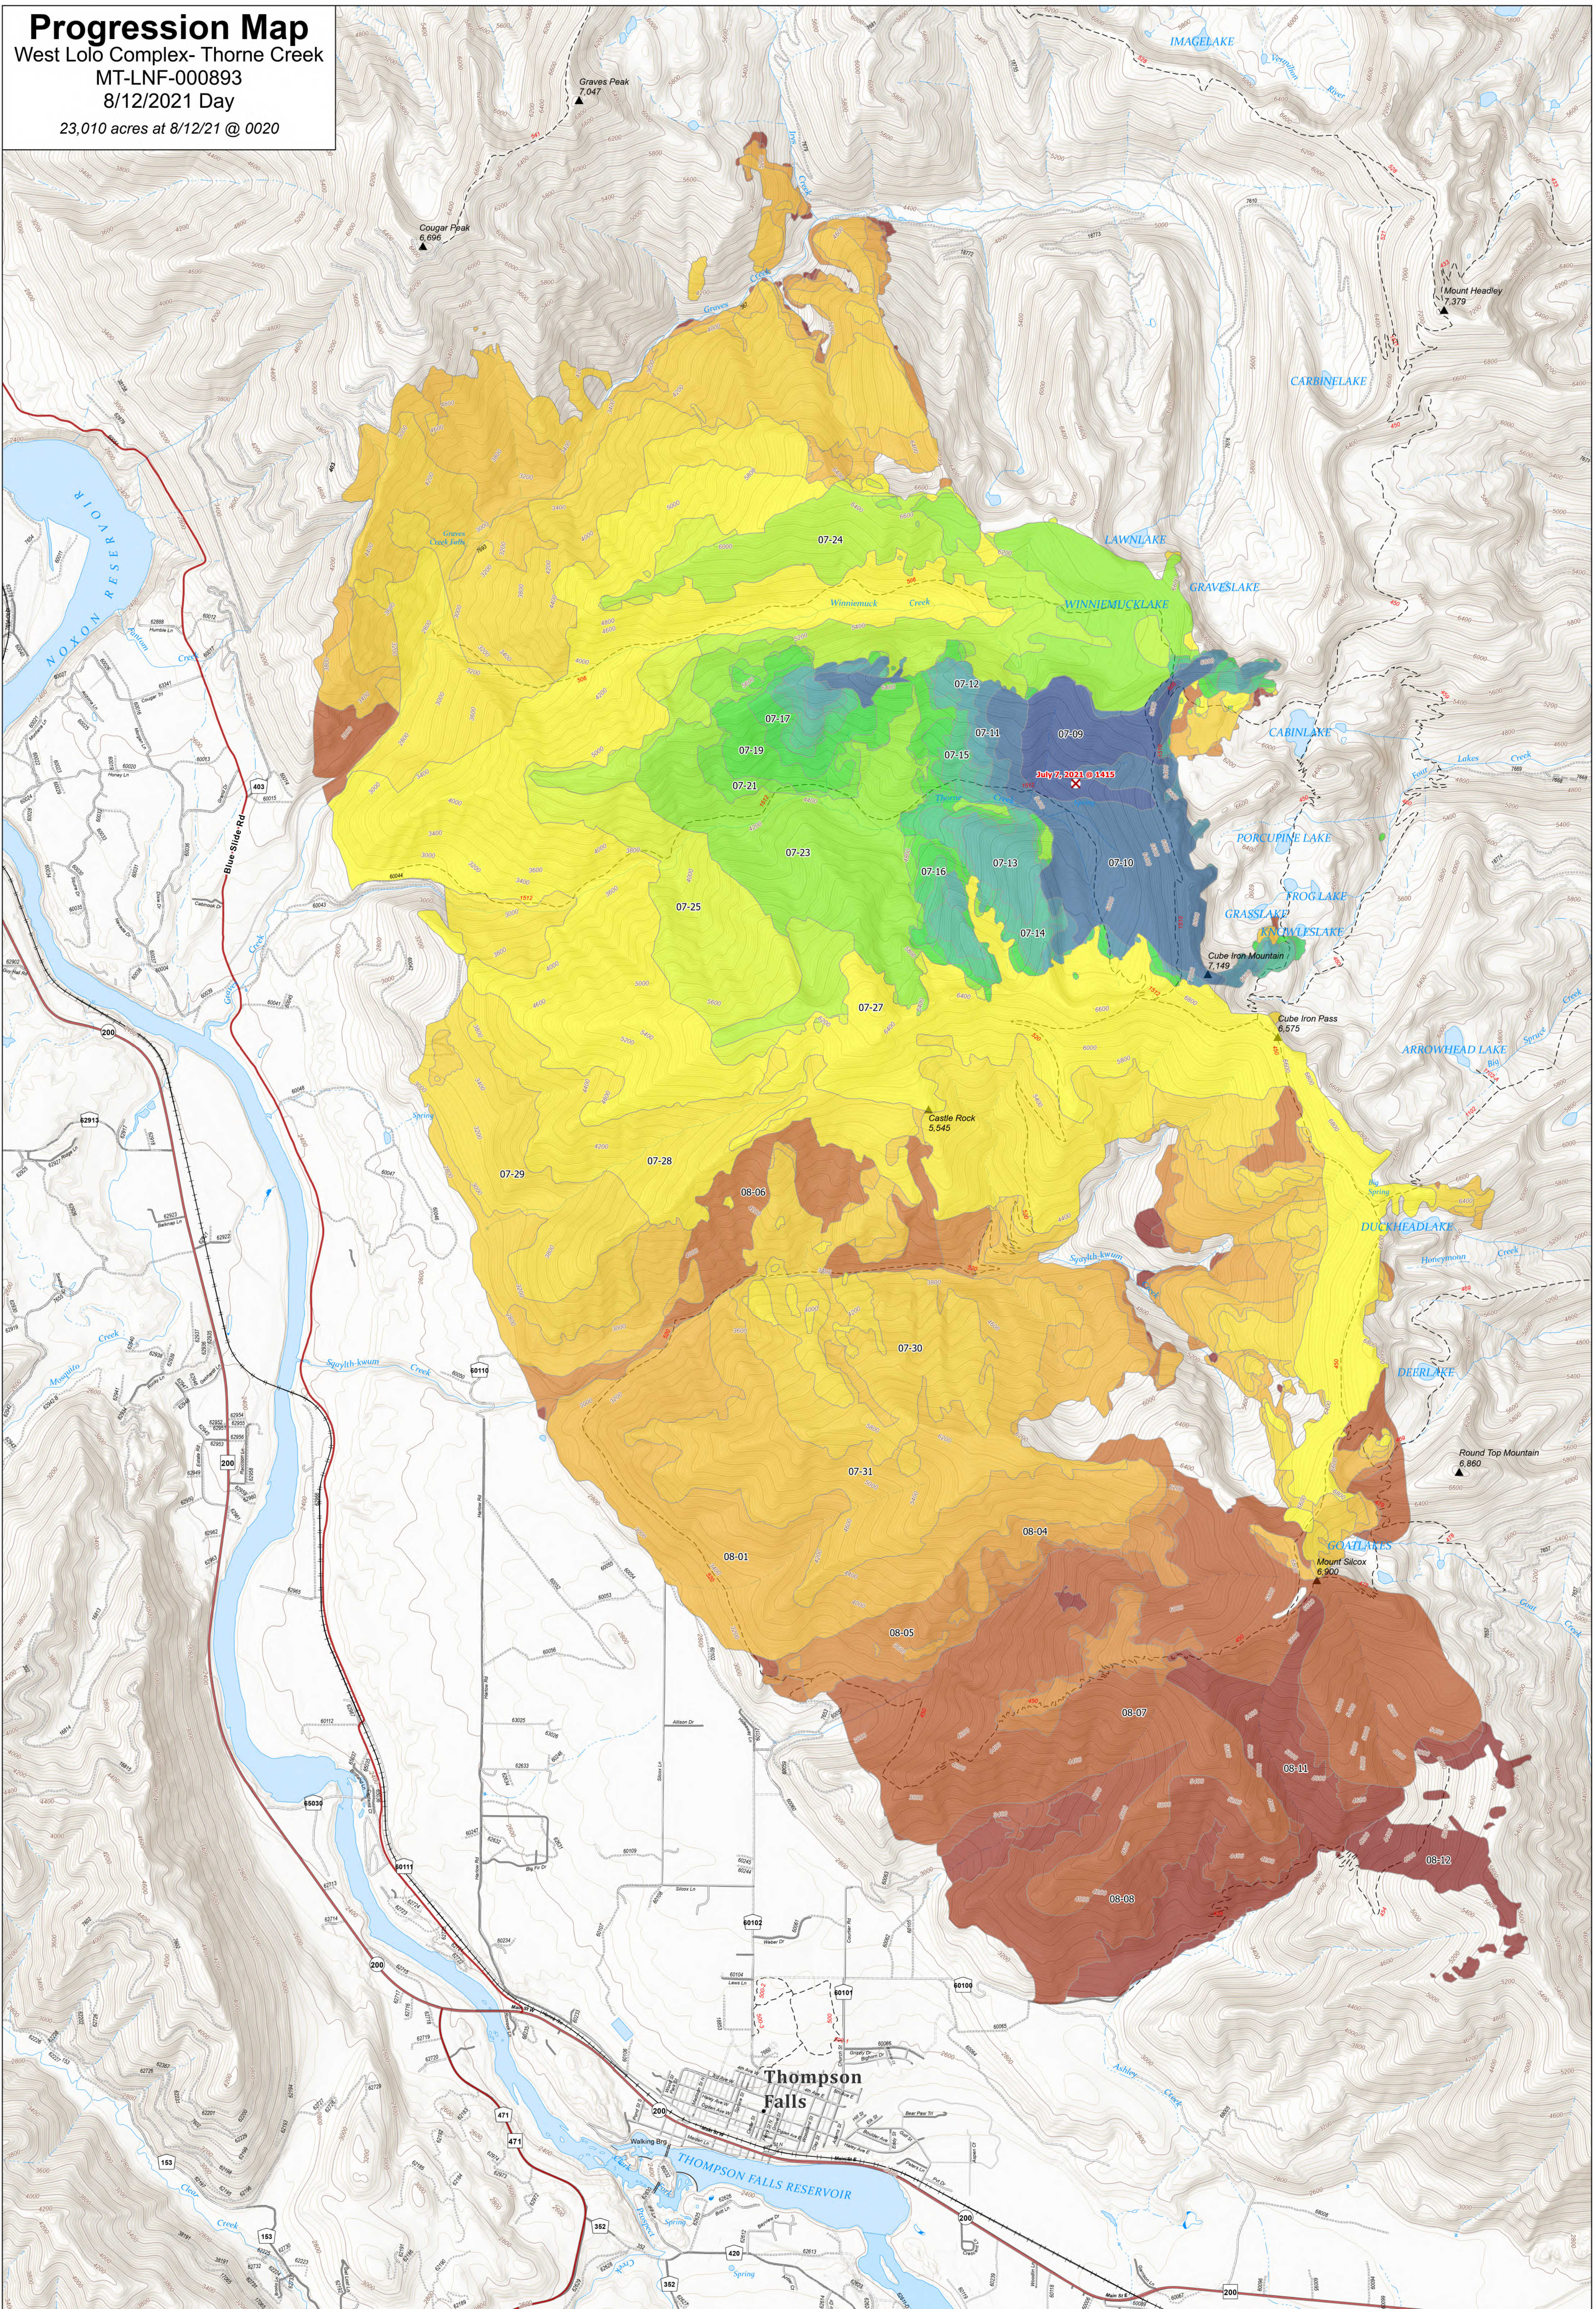

Progression Map

West Lolo Complex- Thorne Creek

MT-LNF-000893

8/12/2021 Day

23,010 acres at 8/12/21 @ 0020

- Fire Origin
- 2021-07-09
- 2021-07-15
- 2021-07-25
- 2021-08-04
- 2021-07-10
- 2021-07-16
- 2021-07-27
- 2021-08-05
- 2021-07-11
- 2021-07-17
- 2021-07-28
- 2021-08-06
- 2021-07-12
- 2021-07-19
- 2021-07-29
- 2021-08-07
- 2021-07-13
- 2021-07-21
- 2021-07-30
- 2021-08-08
- 2021-07-14
- 2021-07-23
- 2021-07-31
- 2021-08-09
- 2021-07-17
- 2021-07-24
- 2021-08-01
- 2021-08-11
- 2021-07-21
- 2021-08-06
- 2021-08-12

0 0.25 0.5 1 Mile

8/12/2021 0550 Acres from IR
North American 1983 Datum, Lat/Long Grid