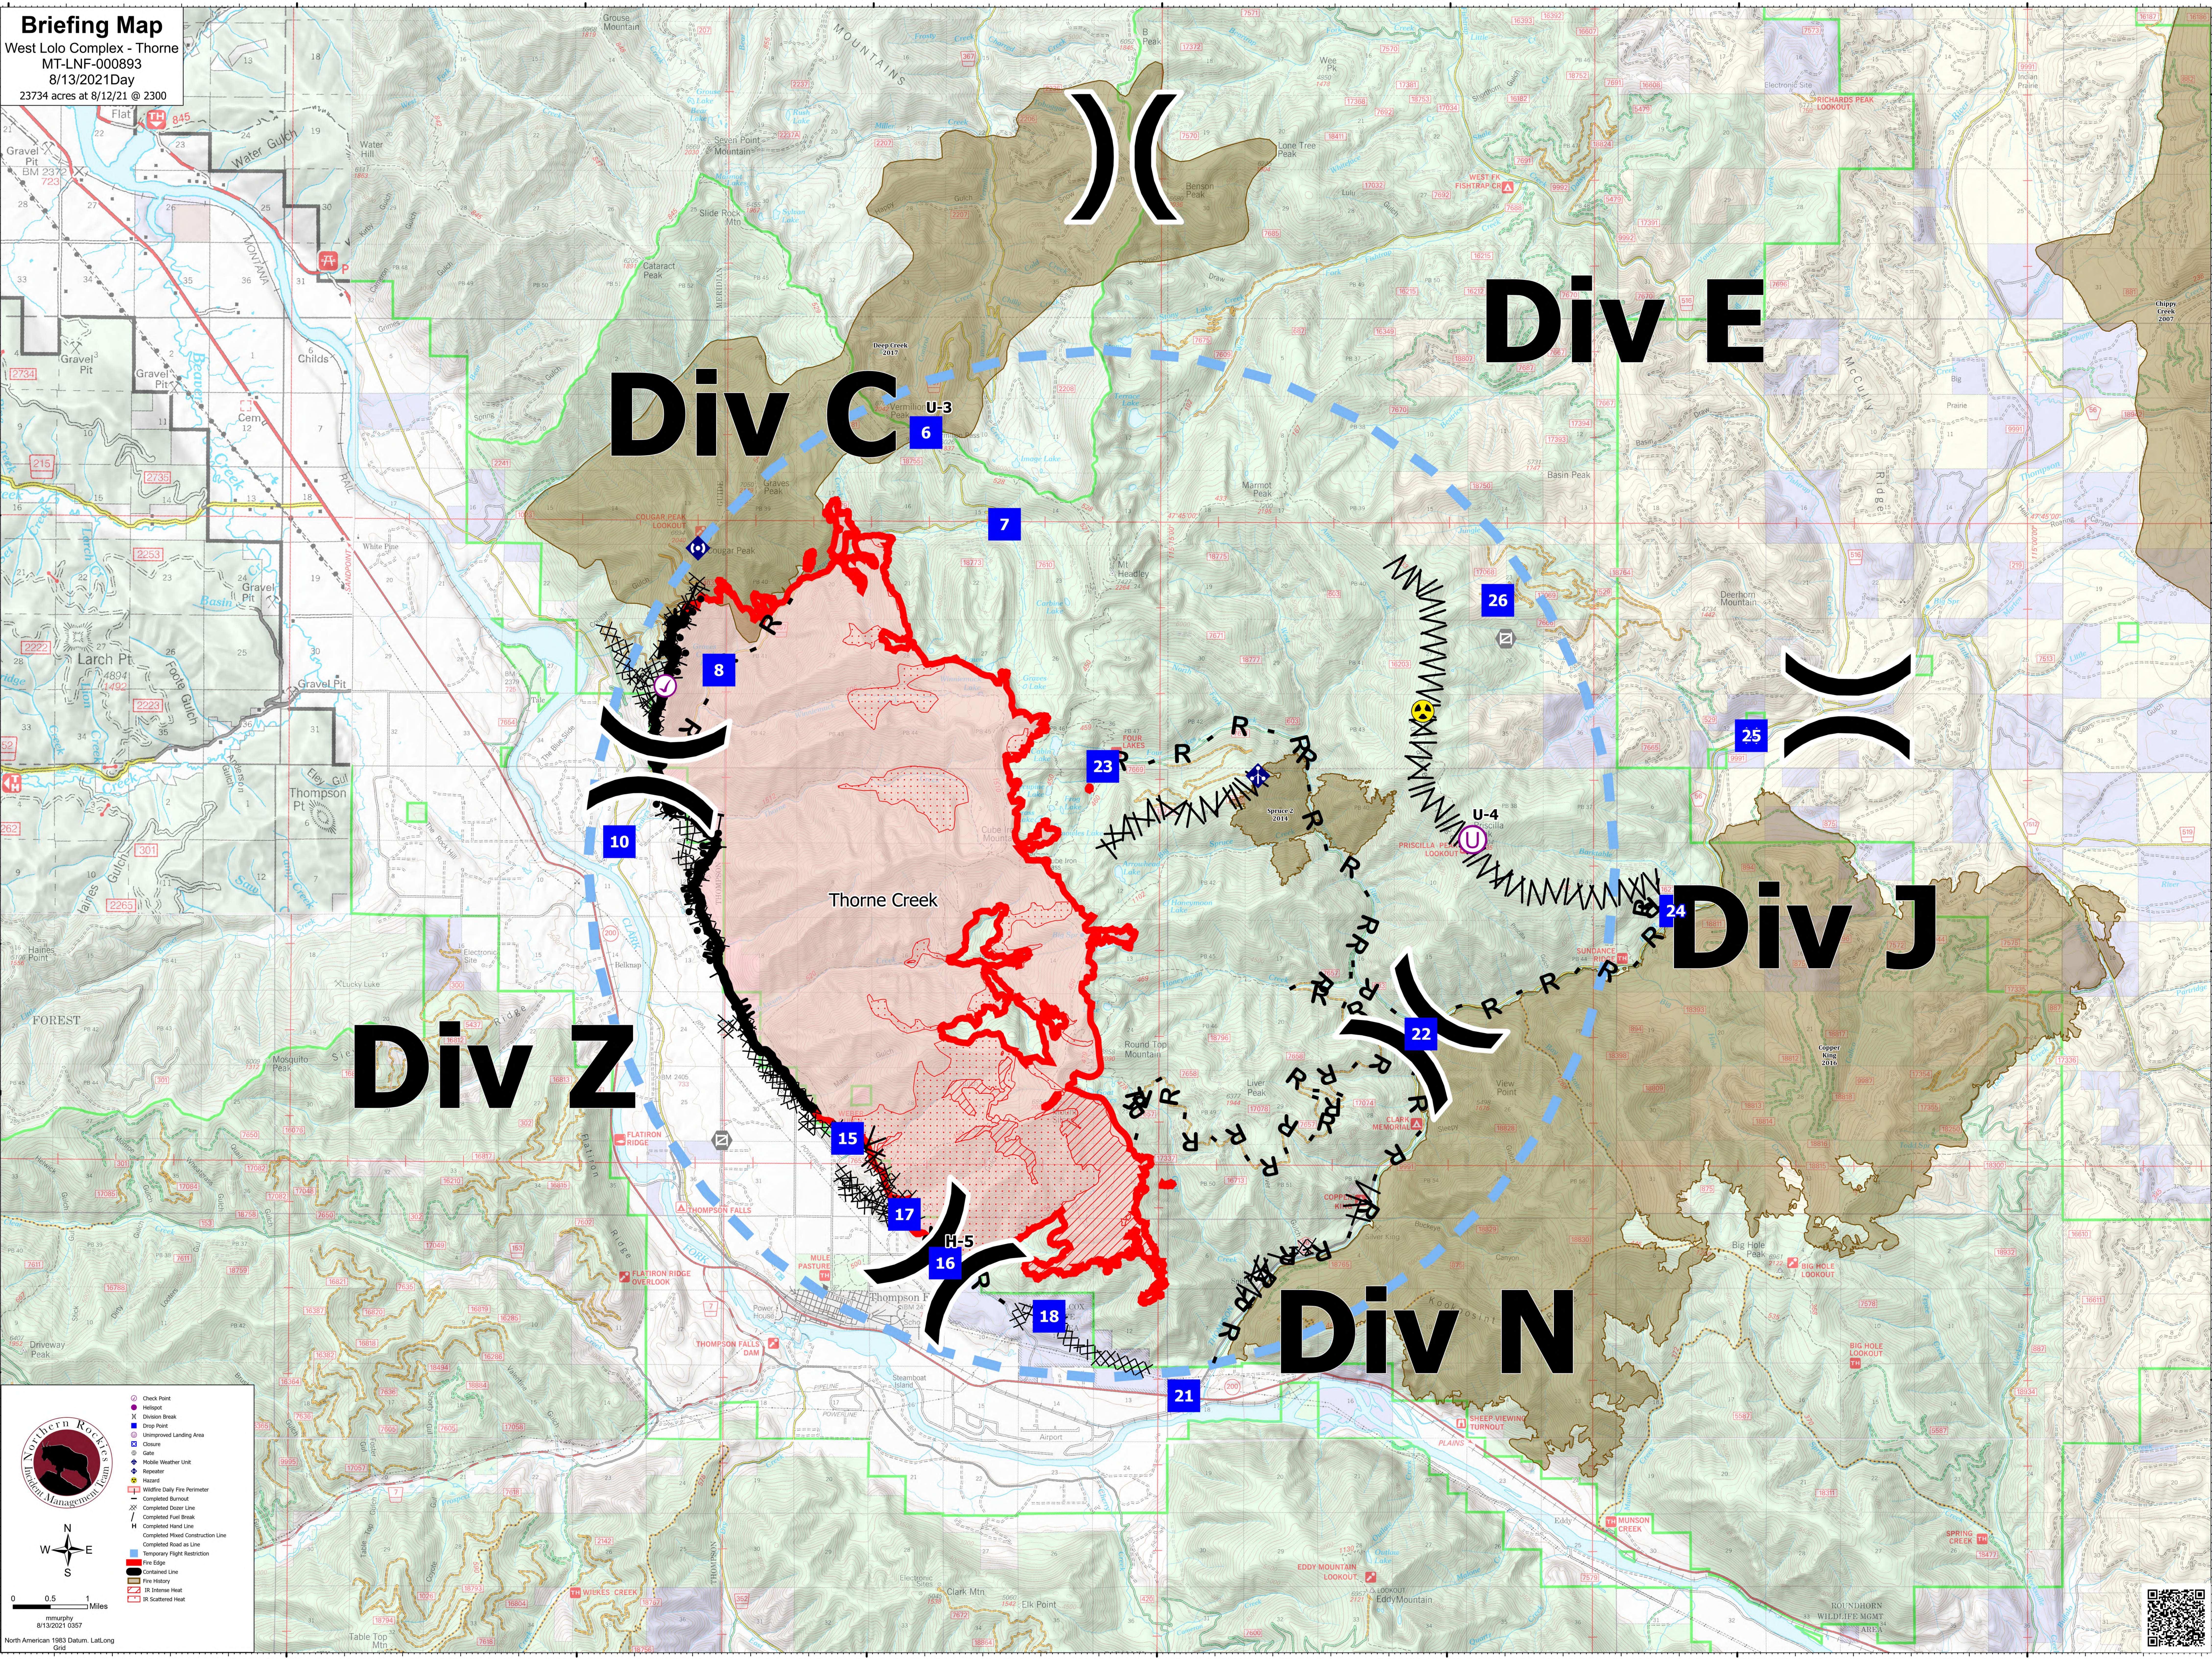

Briefing Map
West Lolo Complex - Thorne
MT-LNF-000893
8/13/2021 Day
23734 acres at 8/12/21 @ 2300

0 0.5 1 Miles
8/13/2021 0357
North American 1983 Datum: Lat/Long Grid

- Check Point
- Helipoint
- Division Break
- Drop Point
- Unimproved Landing Area
- Closure
- Gate
- Mobile Weather Unit
- Repeater
- Hazard
- Wildfire Daily Fire Perimeter
- Completed Burned
- Completed Outer Line
- Completed Fuel Break
- Completed Hand Line
- Completed Heavy Construction Line
- Completed Road as Line
- Temporary Flight Restriction
- Fire Edge
- Contained Line
- Fire History
- IR Intense Heat
- IR Scattered Heat

Div C

Div E

Div Z

Div J

Div N

H-5

16

17

15

10

8

7

6

23

26

25

24

22

21