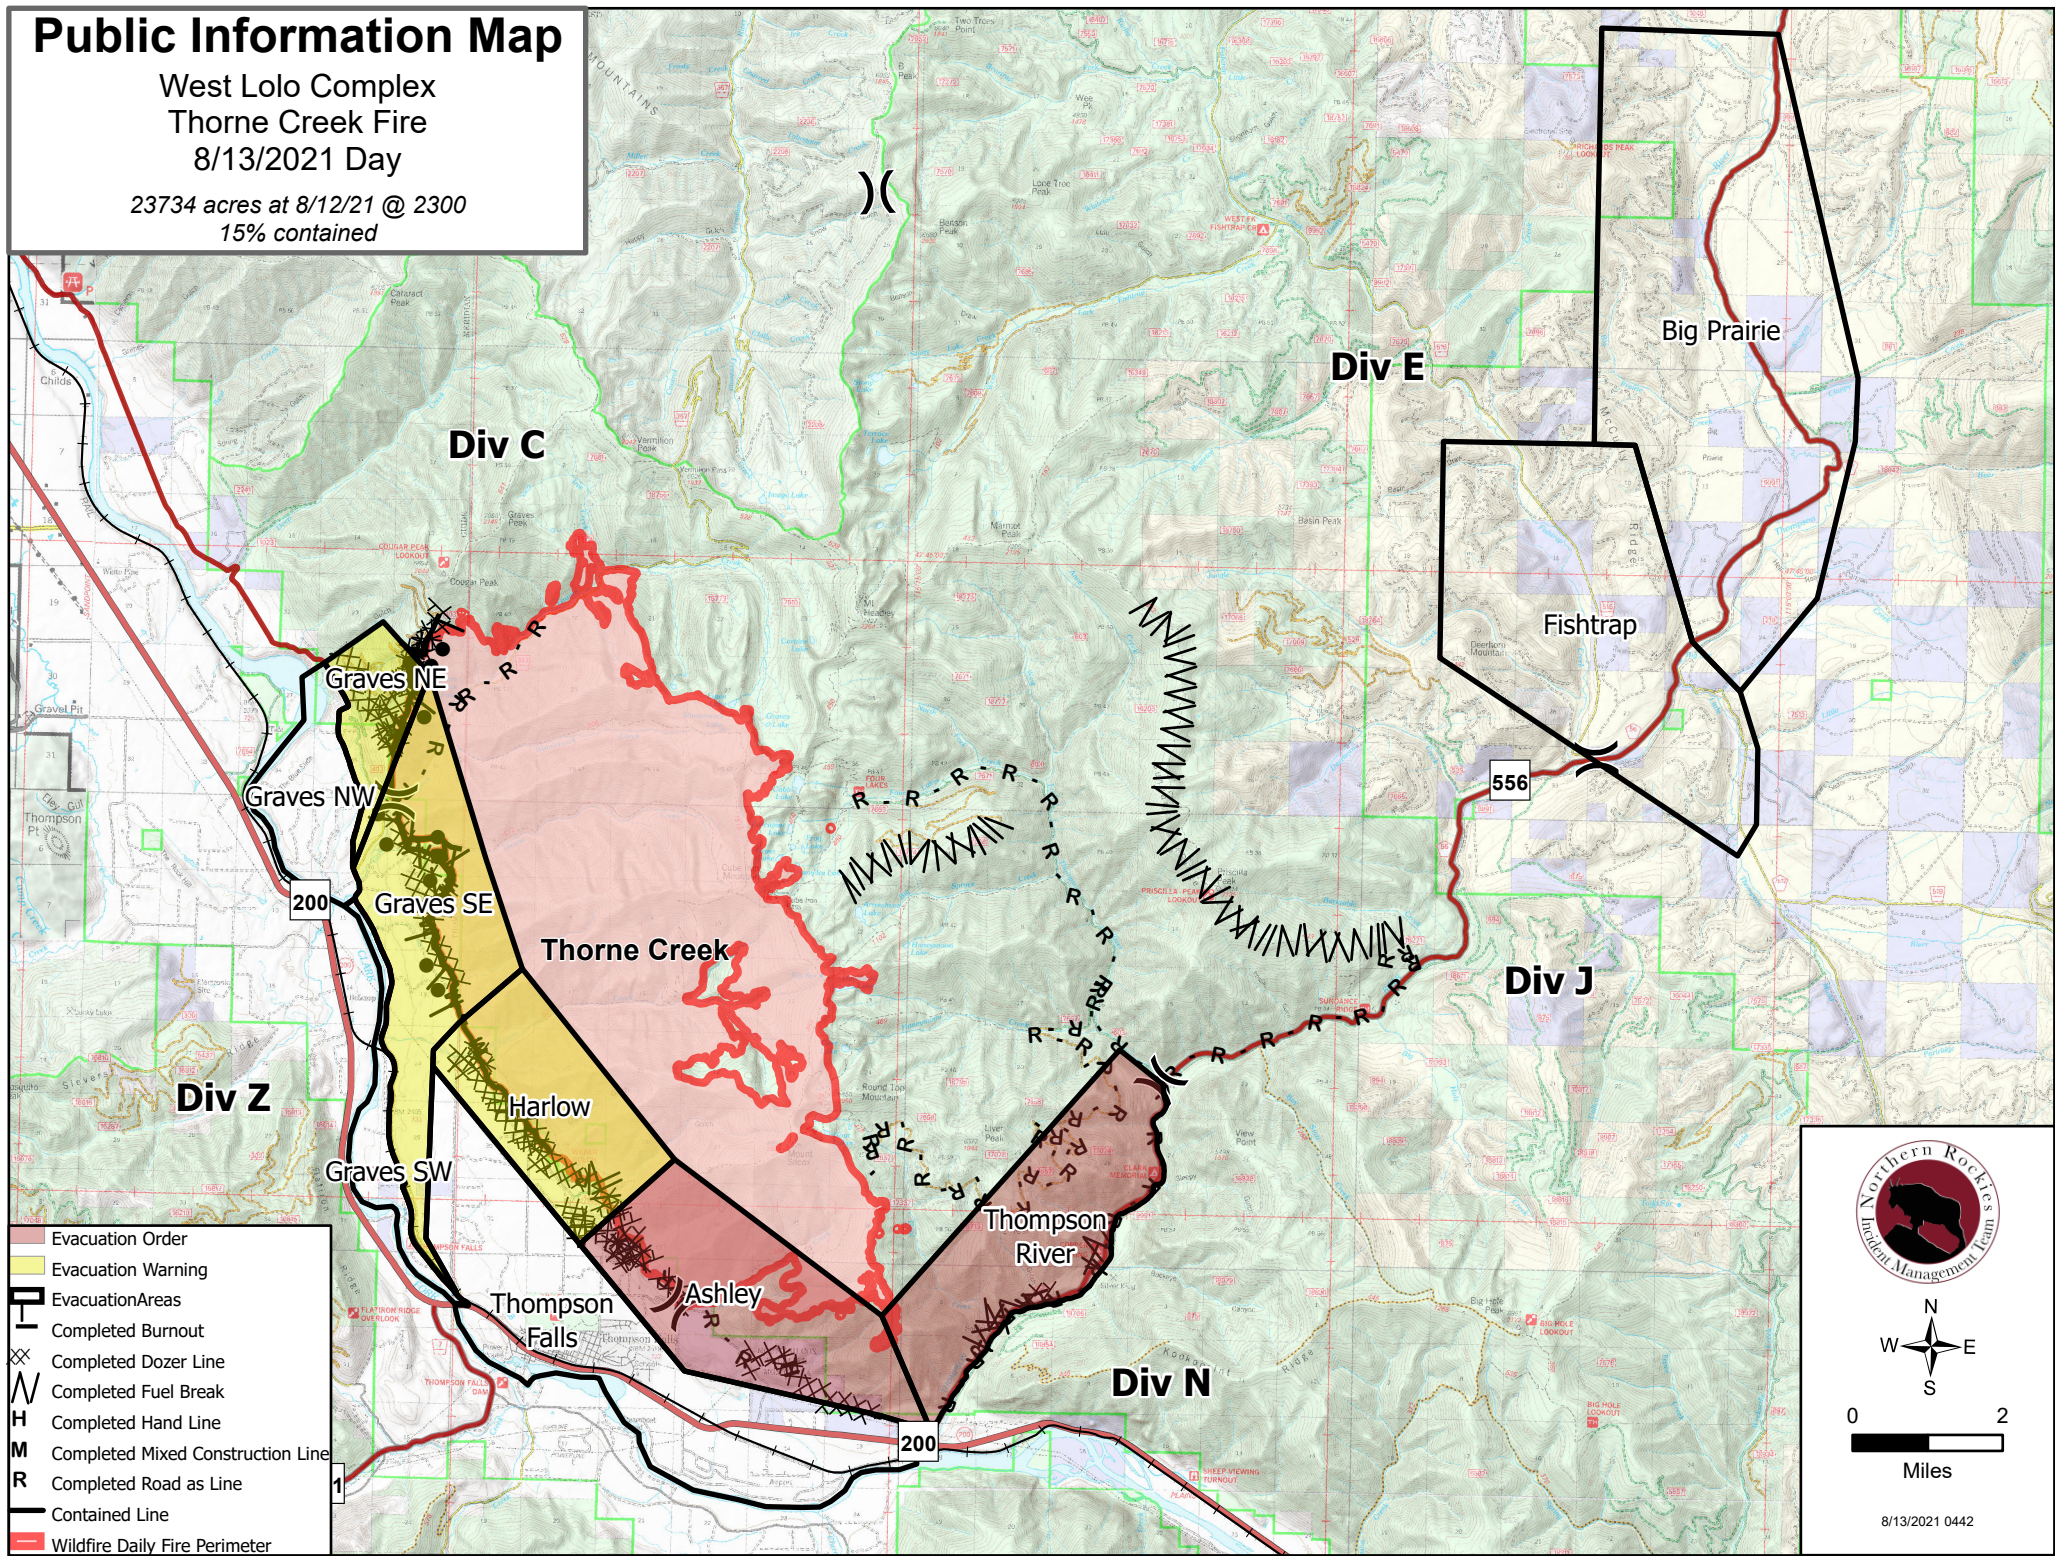

Public Information Map

West Lolo Complex
Thorne Creek Fire
8/13/2021 Day

23734 acres at 8/12/21 @ 2300
15% contained

- Evacuation Order
- Evacuation Warning
- Evacuation Areas
- Completed Burnout
- Completed Dozer Line
- Completed Fuel Break
- Completed Hand Line
- Completed Mixed Construction Line
- Completed Road as Line
- Contained Line
- Wildfire Daily Fire Perimeter