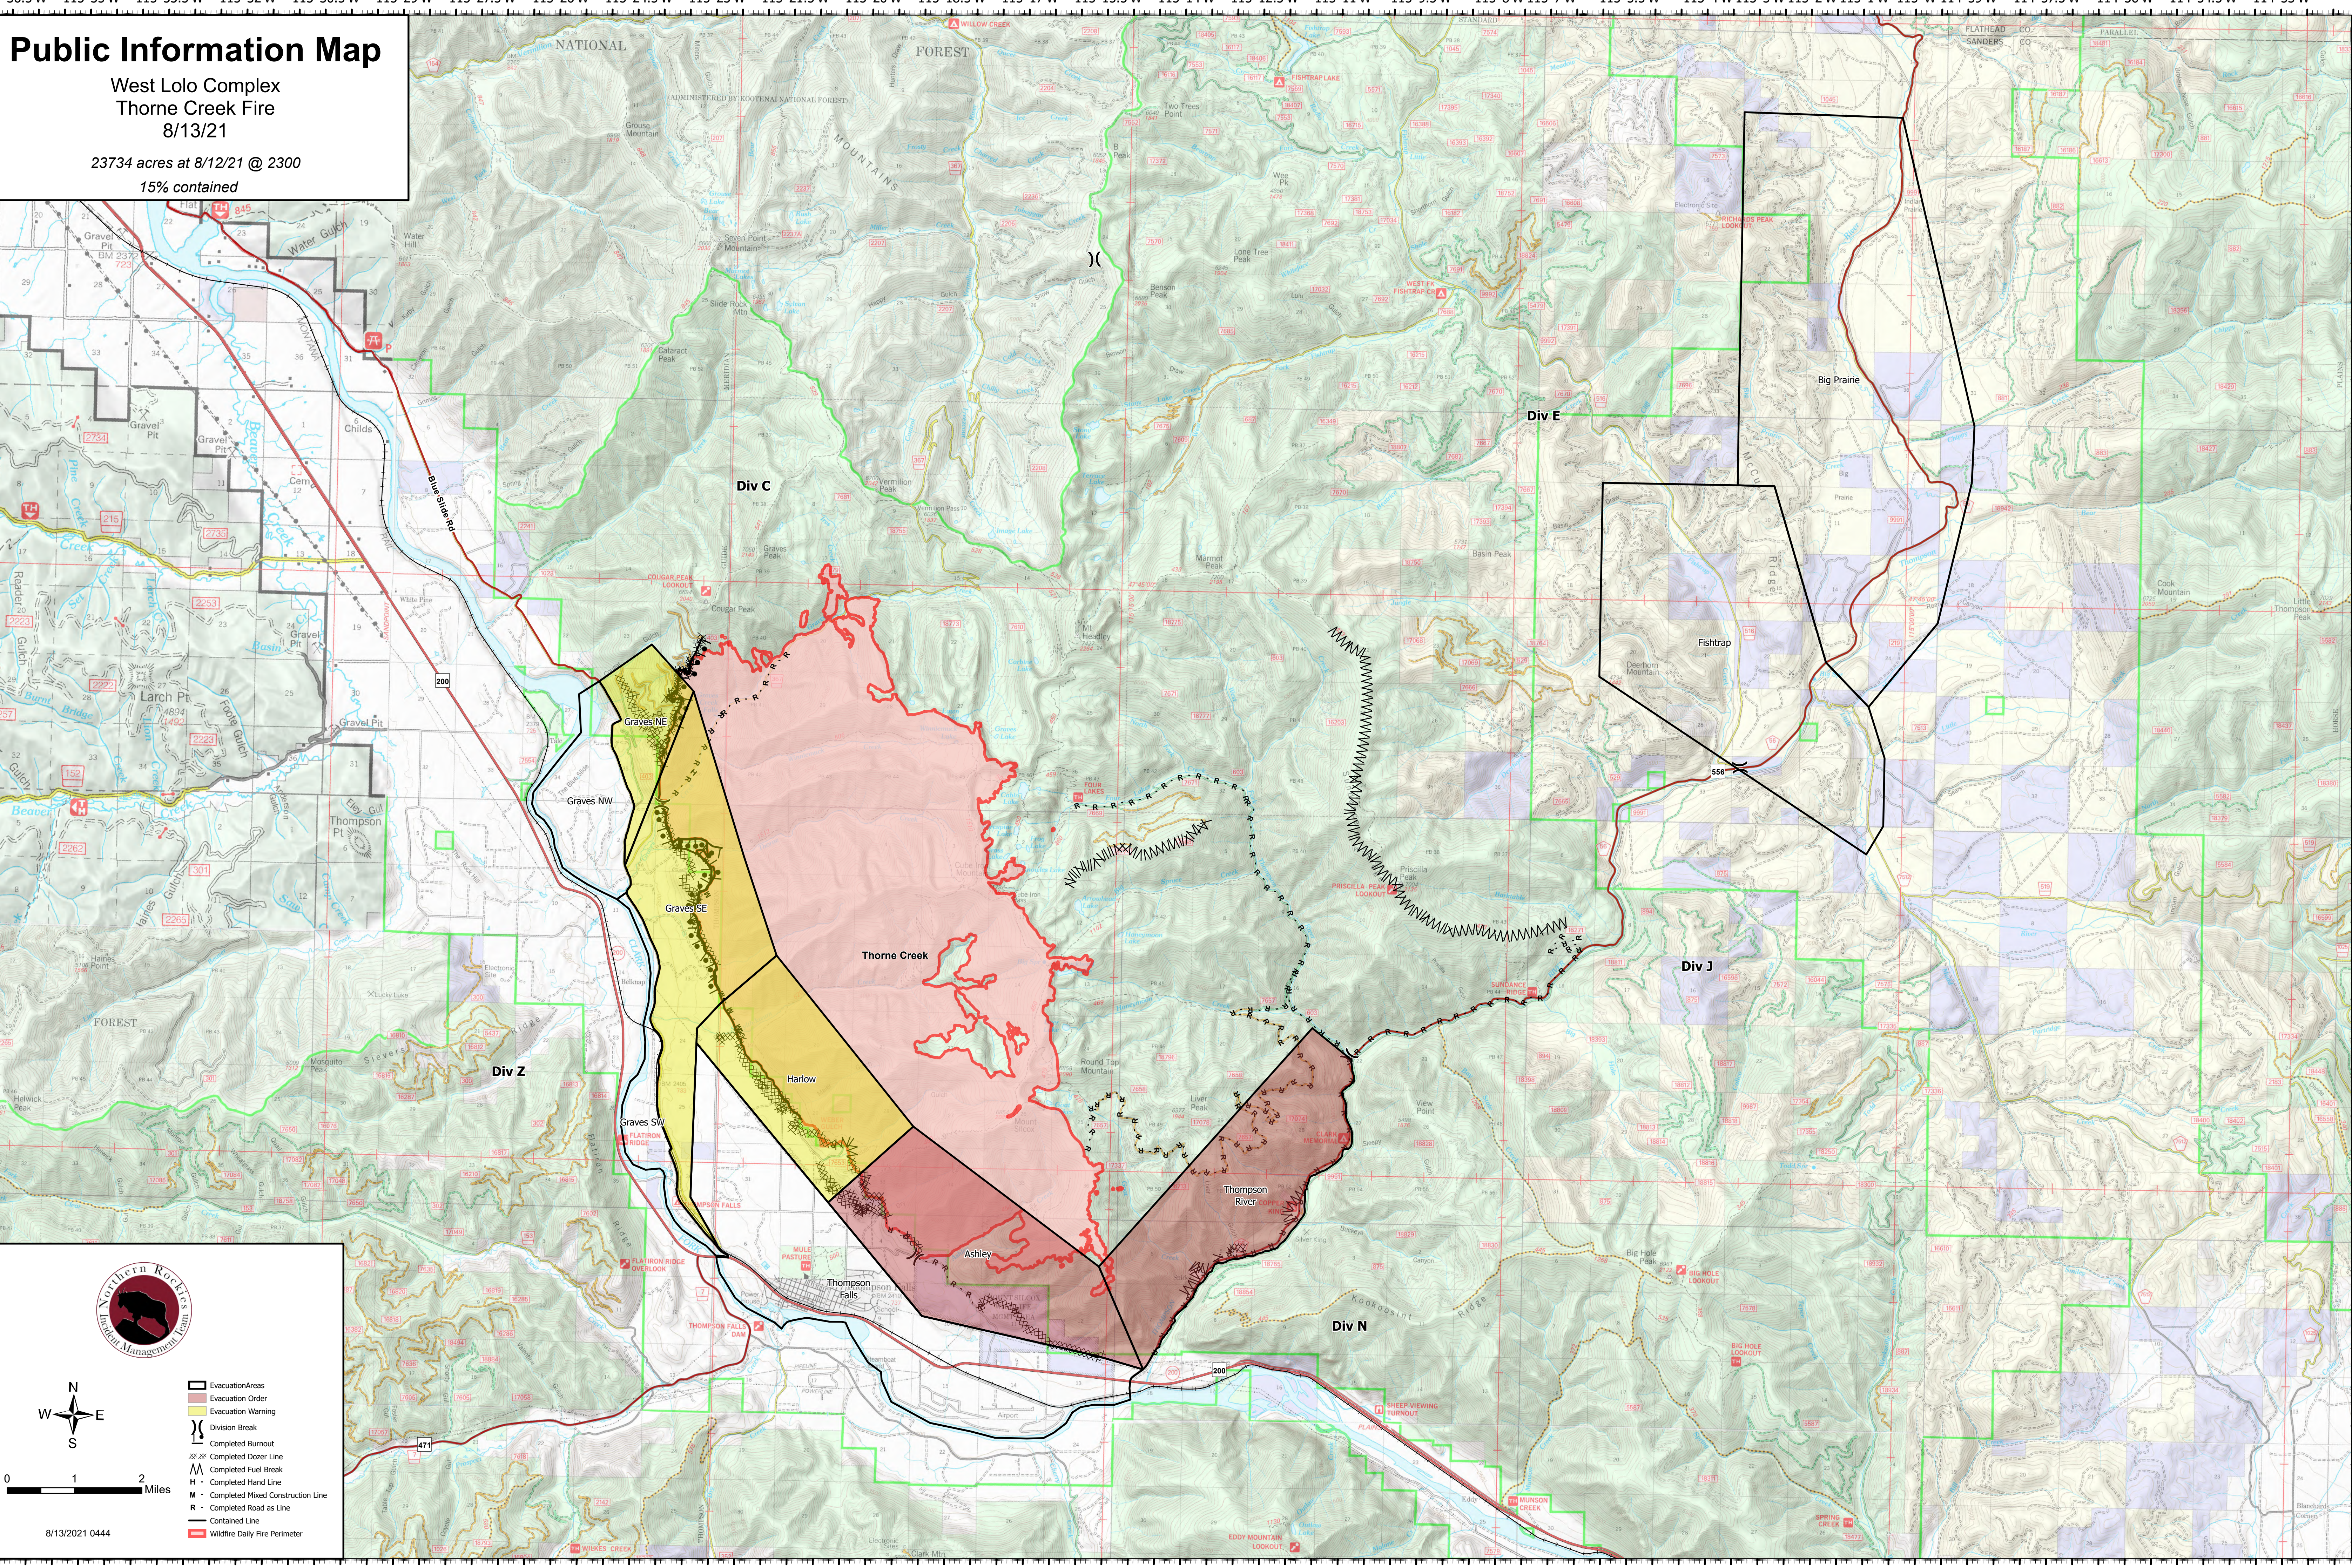

# Public Information Map

West Lolo Complex  
Thorne Creek Fire  
8/13/21

23734 acres at 8/12/21 @ 2300  
15% contained

8/13/2021 0444

- Evacuation Areas
- Evacuation Order
- Evacuation Warning
- Division Break
- Completed Burnout
- Completed Dozer Line
- Completed Fuel Break
- Completed Hand Line
- Completed Mixed Construction Line
- Completed Road as Line
- Contained Line
- Wildfire Daily Fire Perimeter

0 1 2 Miles