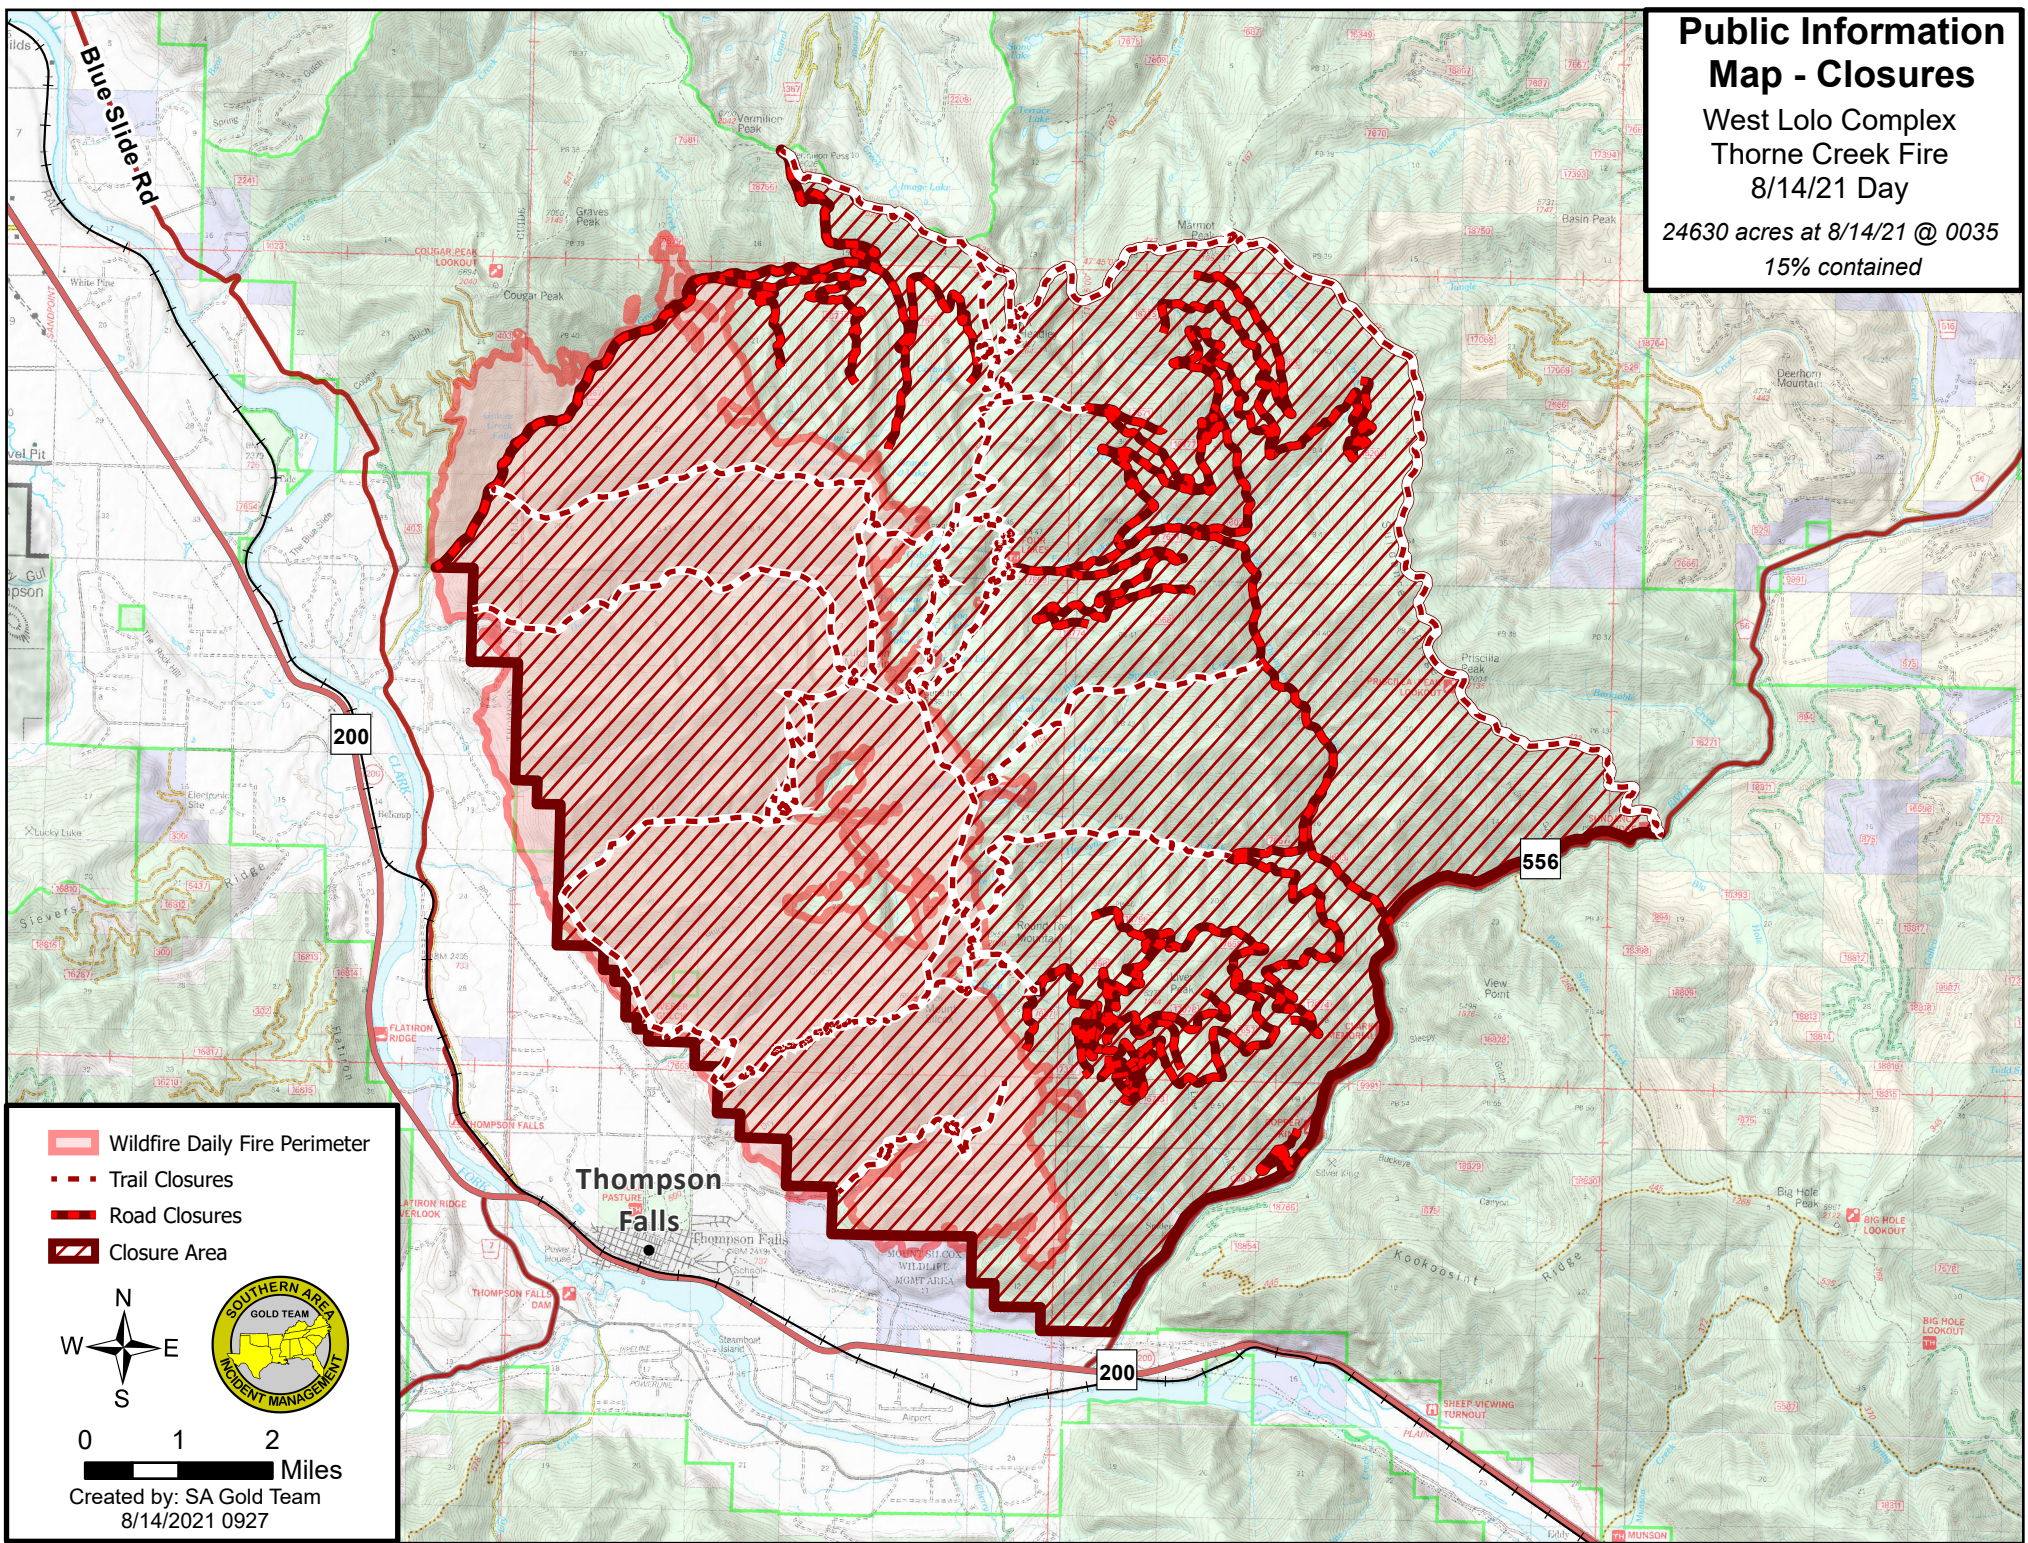

Public Information Map - Closures

West Lolo Complex
Thorne Creek Fire
8/14/21 Day

24630 acres at 8/14/21 @ 0035
15% contained

- Wildfire Daily Fire Perimeter
- Trail Closures
- Road Closures
- Closure Area

0 1 2 Miles

Created by: SA Gold Team
8/14/2021 0927