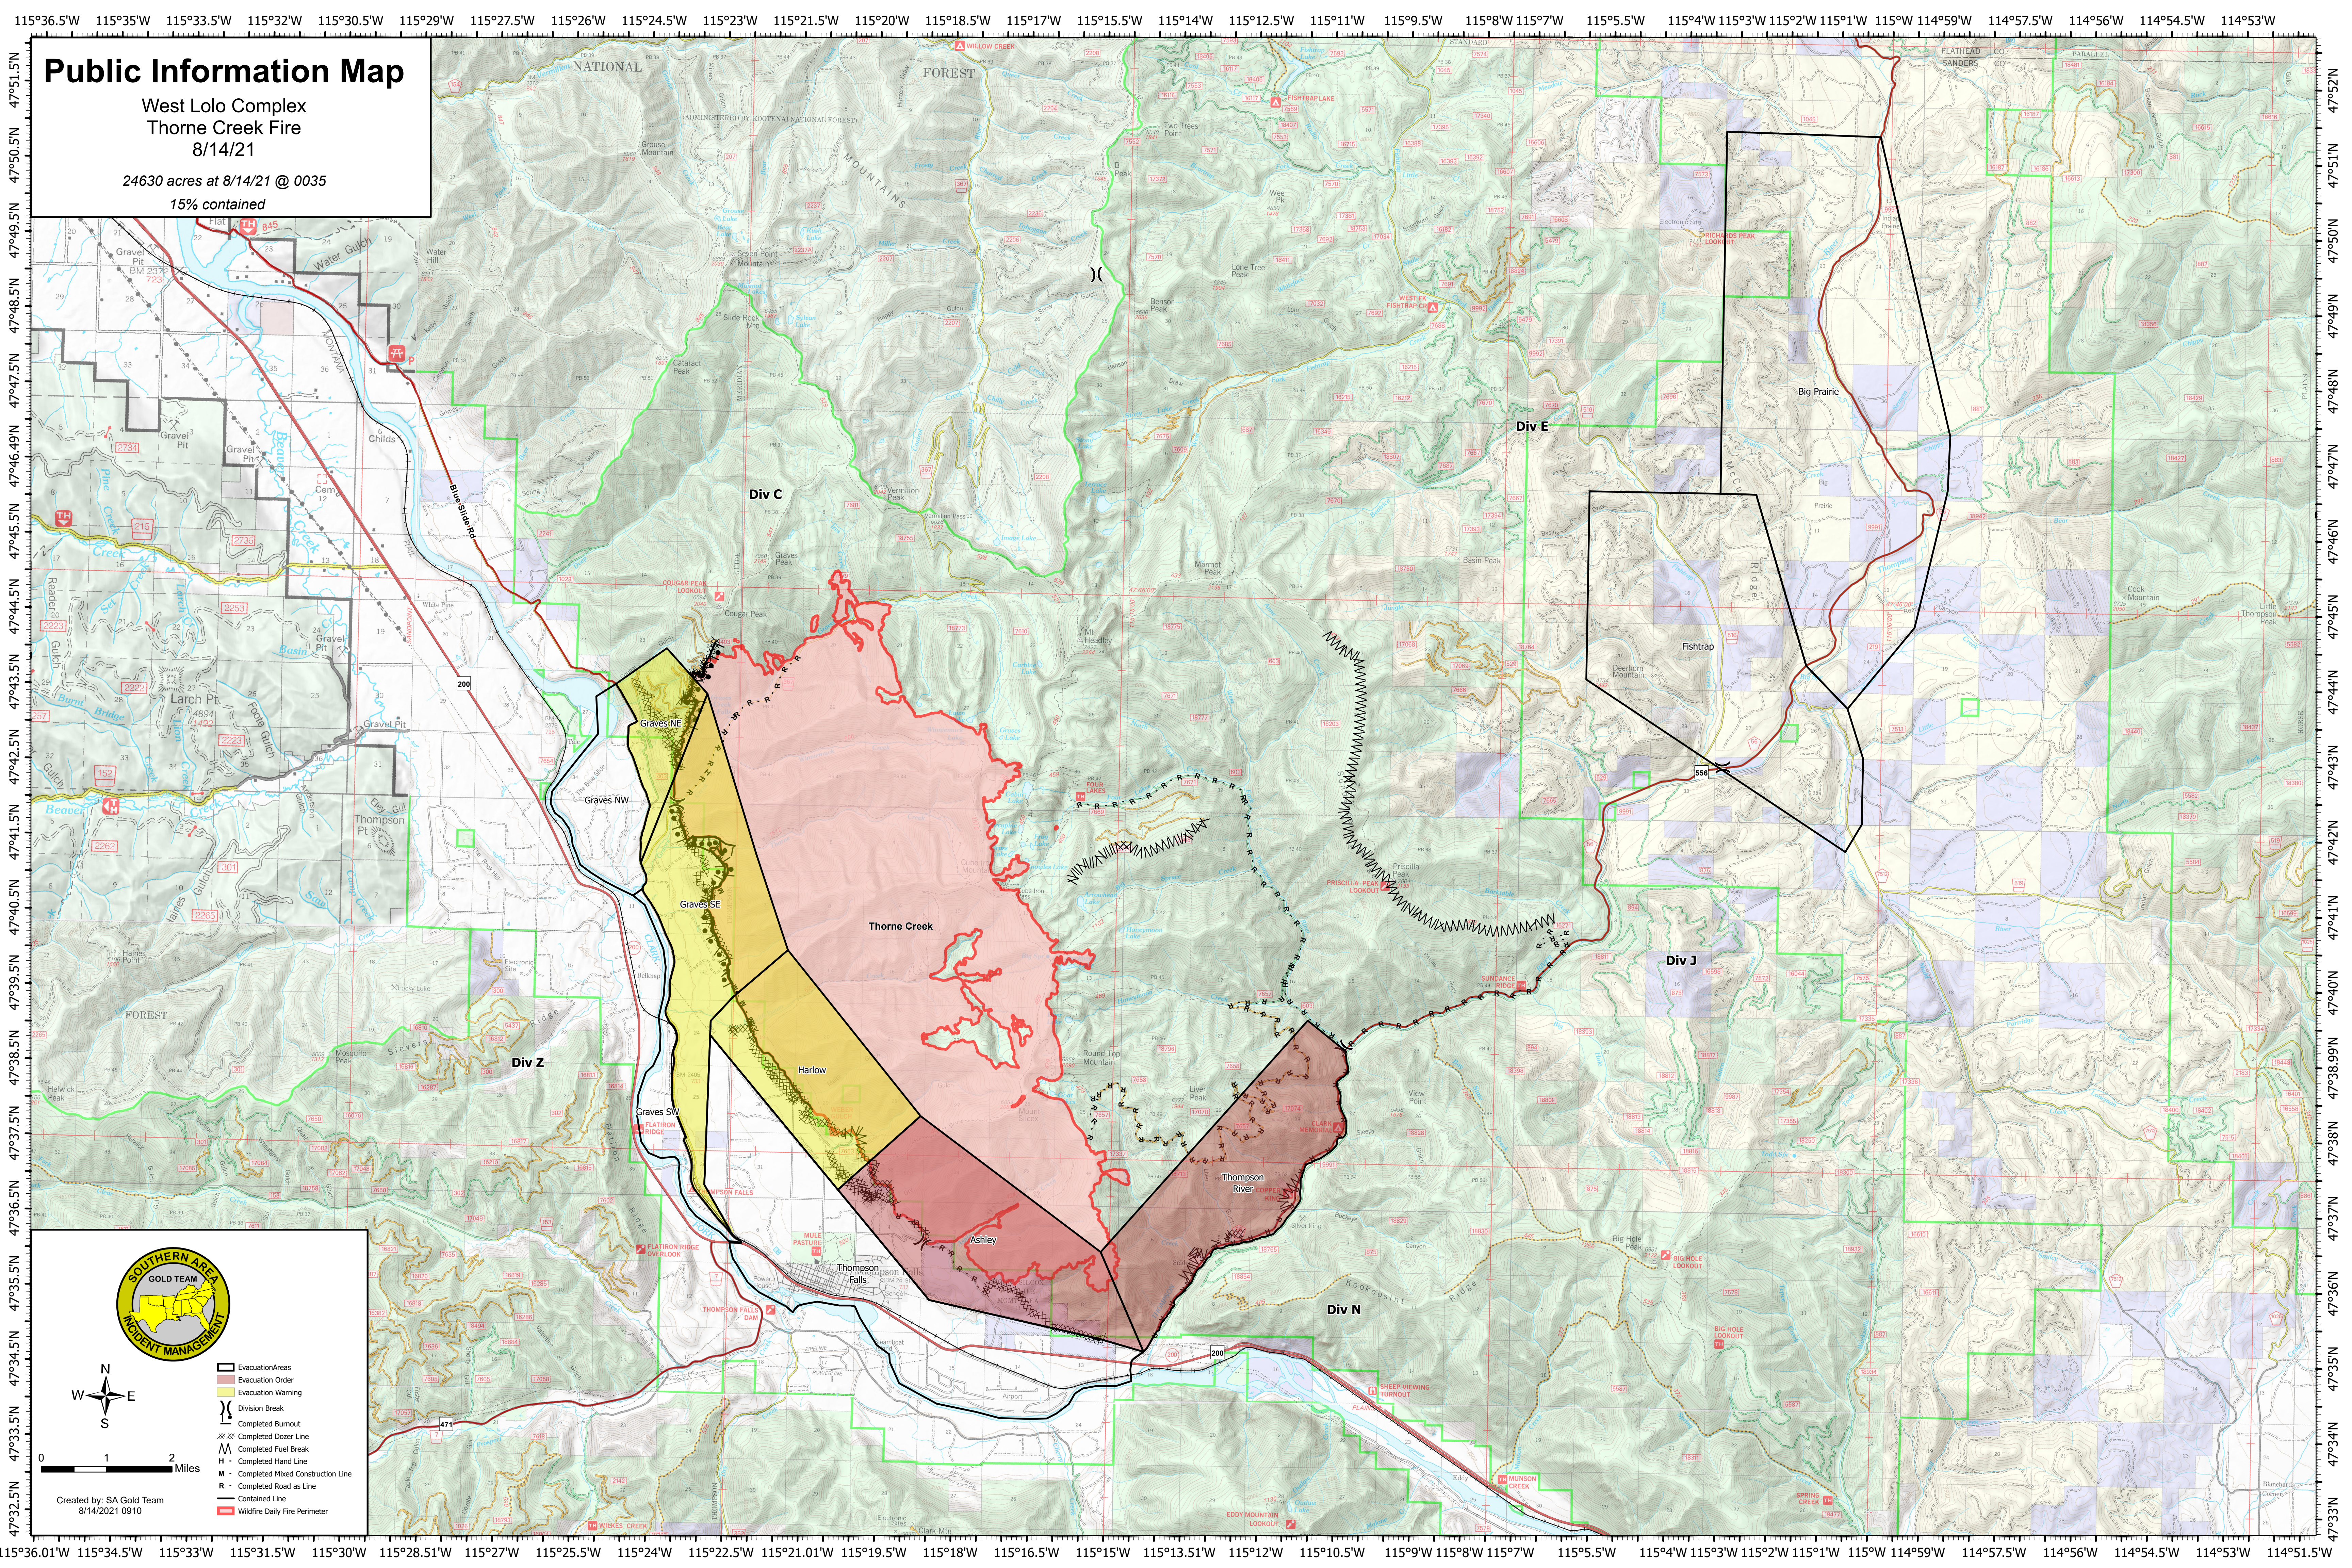

# Public Information Map

West Lolo Complex  
Thorne Creek Fire  
8/14/21

24630 acres at 8/14/21 @ 0035  
15% contained

Created by: SA Gold Team  
8/14/2021 0910

- Evacuation Areas
- Evacuation Order
- Evacuation Warning
- Division Break
- Completed Burnout
- Completed Dozer Line
- Completed Fuel Break
- Completed Hand Line
- Completed Mixed Construction Line
- Completed Road as Line
- Contained Line
- Wildfire Daily Fire Perimeter