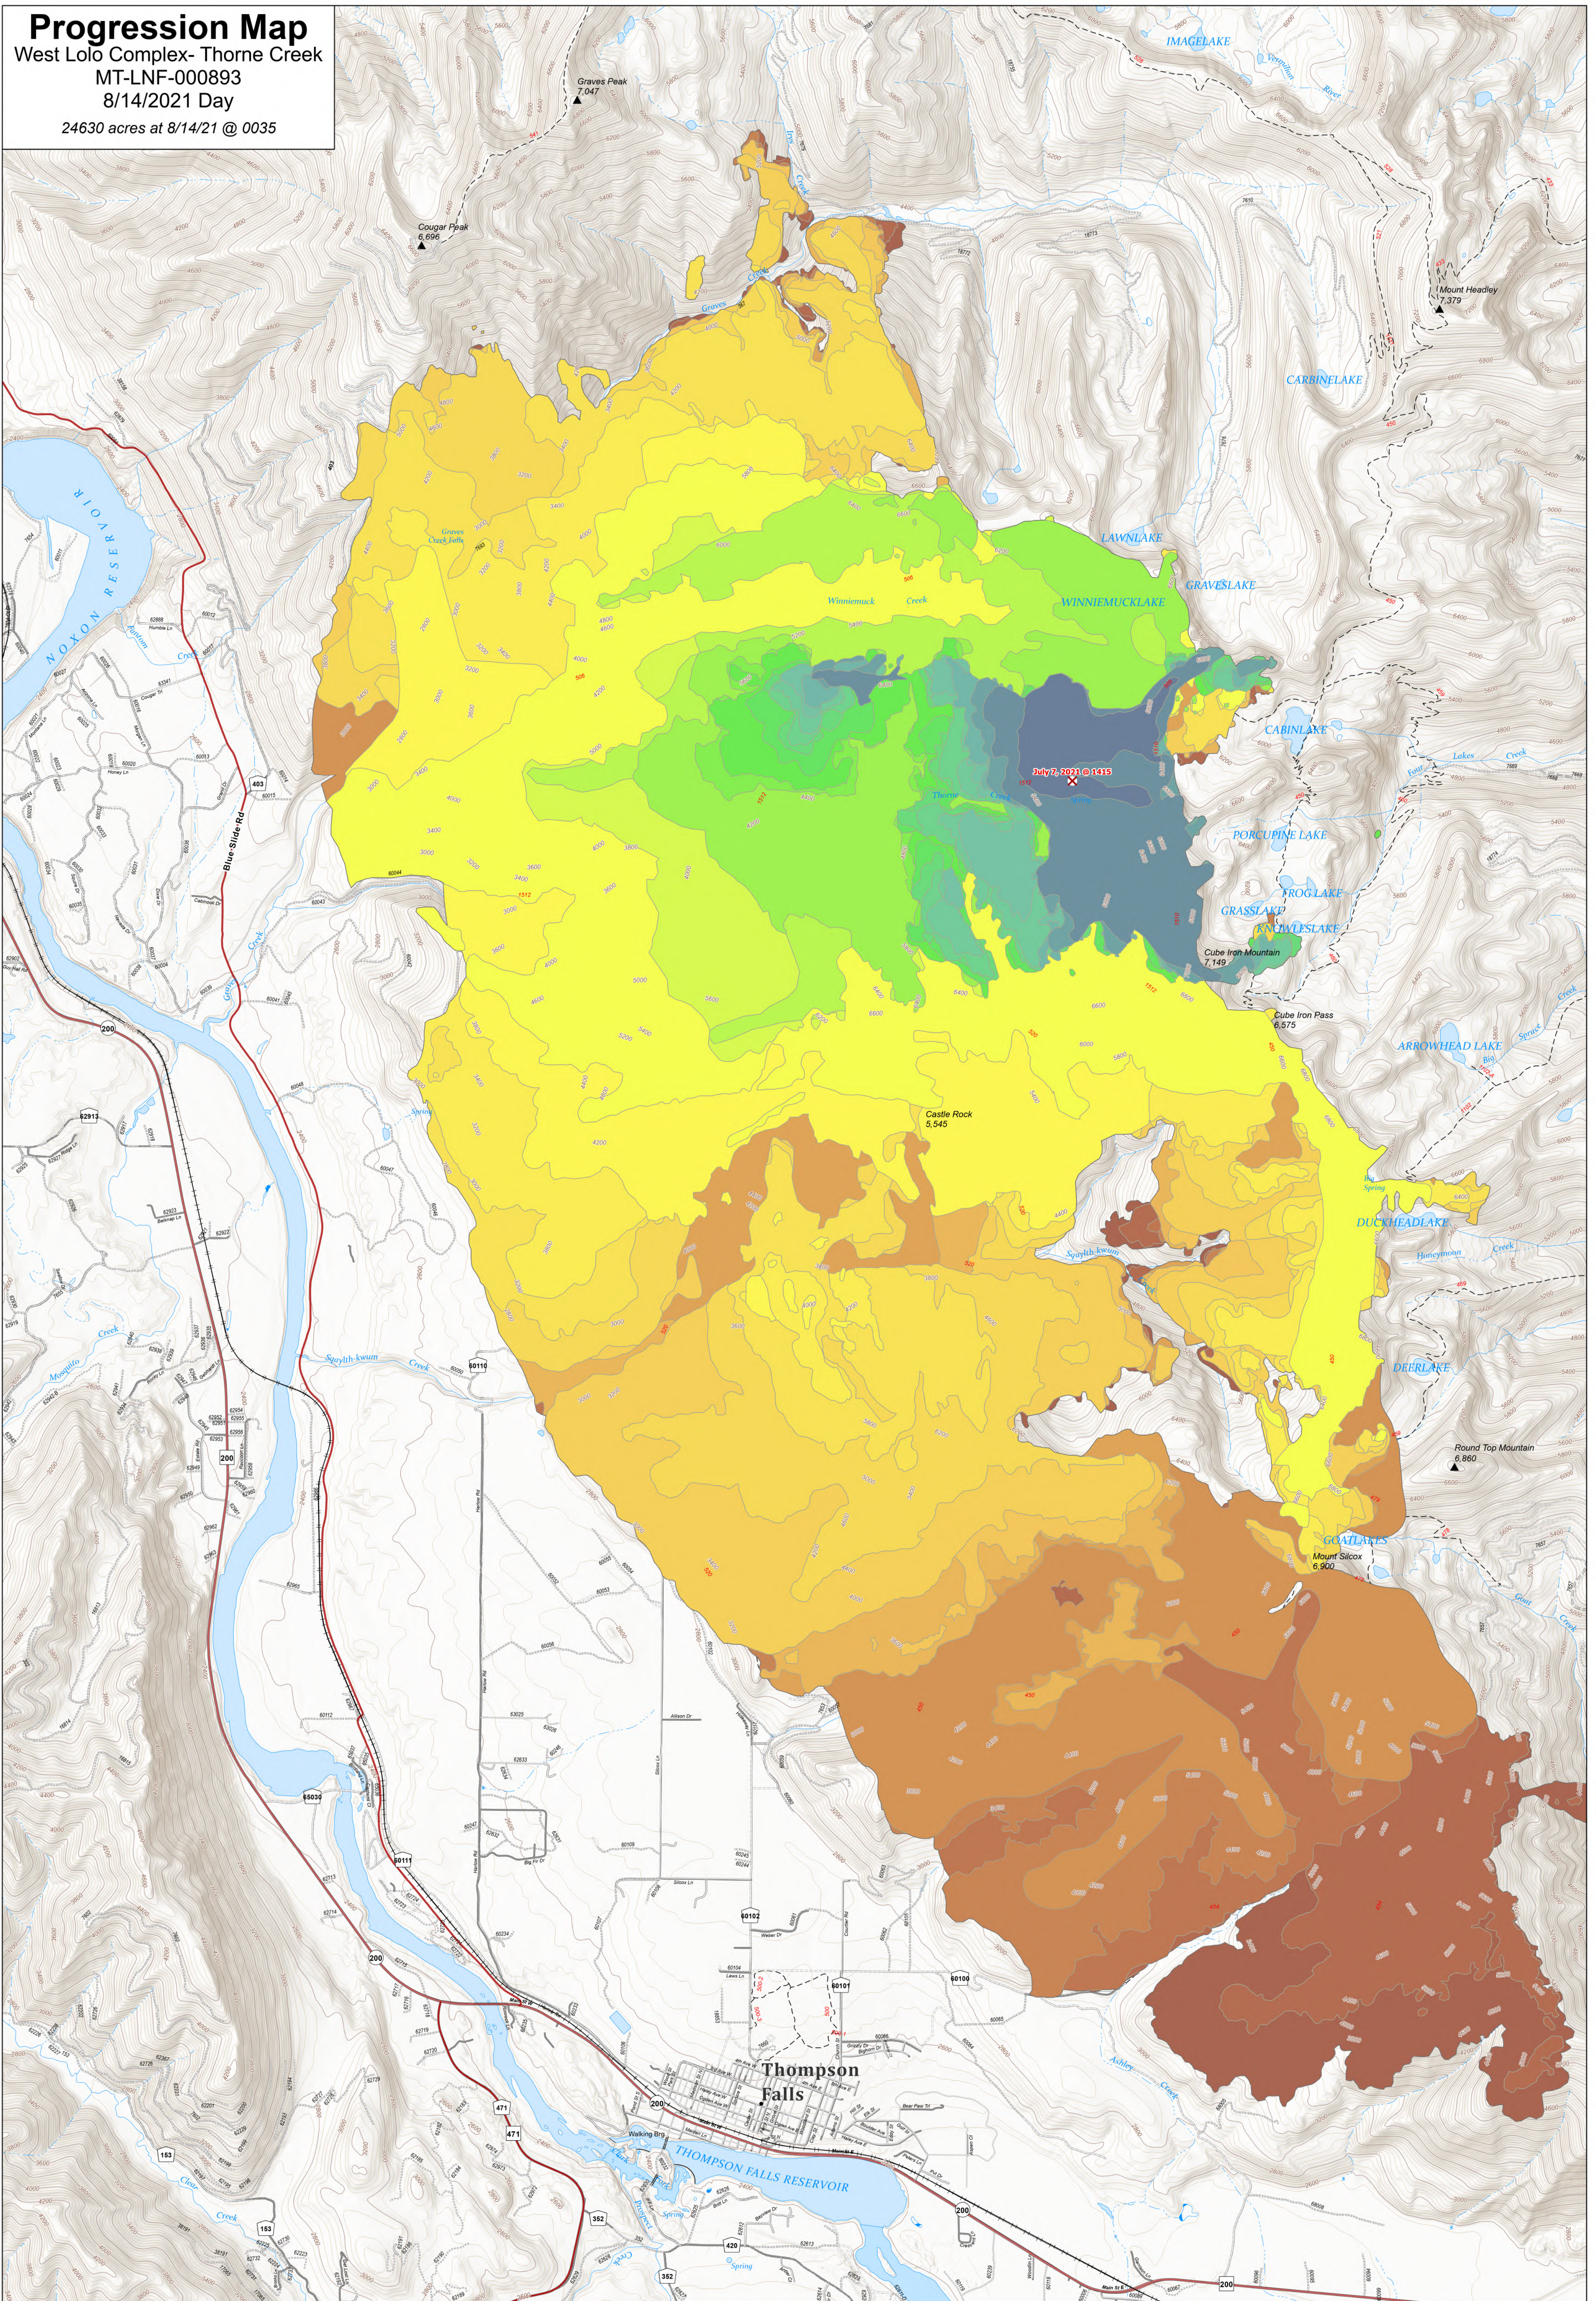

Progression Map

West Lolo Complex- Thorne Creek

MT-LNF-000893

8/14/2021 Day

24630 acres at 8/14/21 @ 0035

- X Fire Origin
- 2021-07-09
- 2021-07-10
- 2021-07-11
- 2021-07-12
- 2021-07-13
- 2021-07-14
- 2021-07-15
- 2021-07-16
- 2021-07-17
- 2021-07-18
- 2021-07-19
- 2021-07-20
- 2021-07-21
- 2021-07-22
- 2021-07-23
- 2021-07-24
- 2021-07-25
- 2021-07-26
- 2021-07-27
- 2021-07-28
- 2021-07-29
- 2021-07-30
- 2021-07-31
- 2021-08-01
- 2021-08-02
- 2021-08-03
- 2021-08-04
- 2021-08-05
- 2021-08-06
- 2021-08-07
- 2021-08-08
- 2021-08-09
- 2021-08-10
- 2021-08-11
- 2021-08-12
- 2021-08-13
- 2021-08-14

8/14/2021 0722 Acres from IR
North American 1983 Datum, Lat/Long Grid