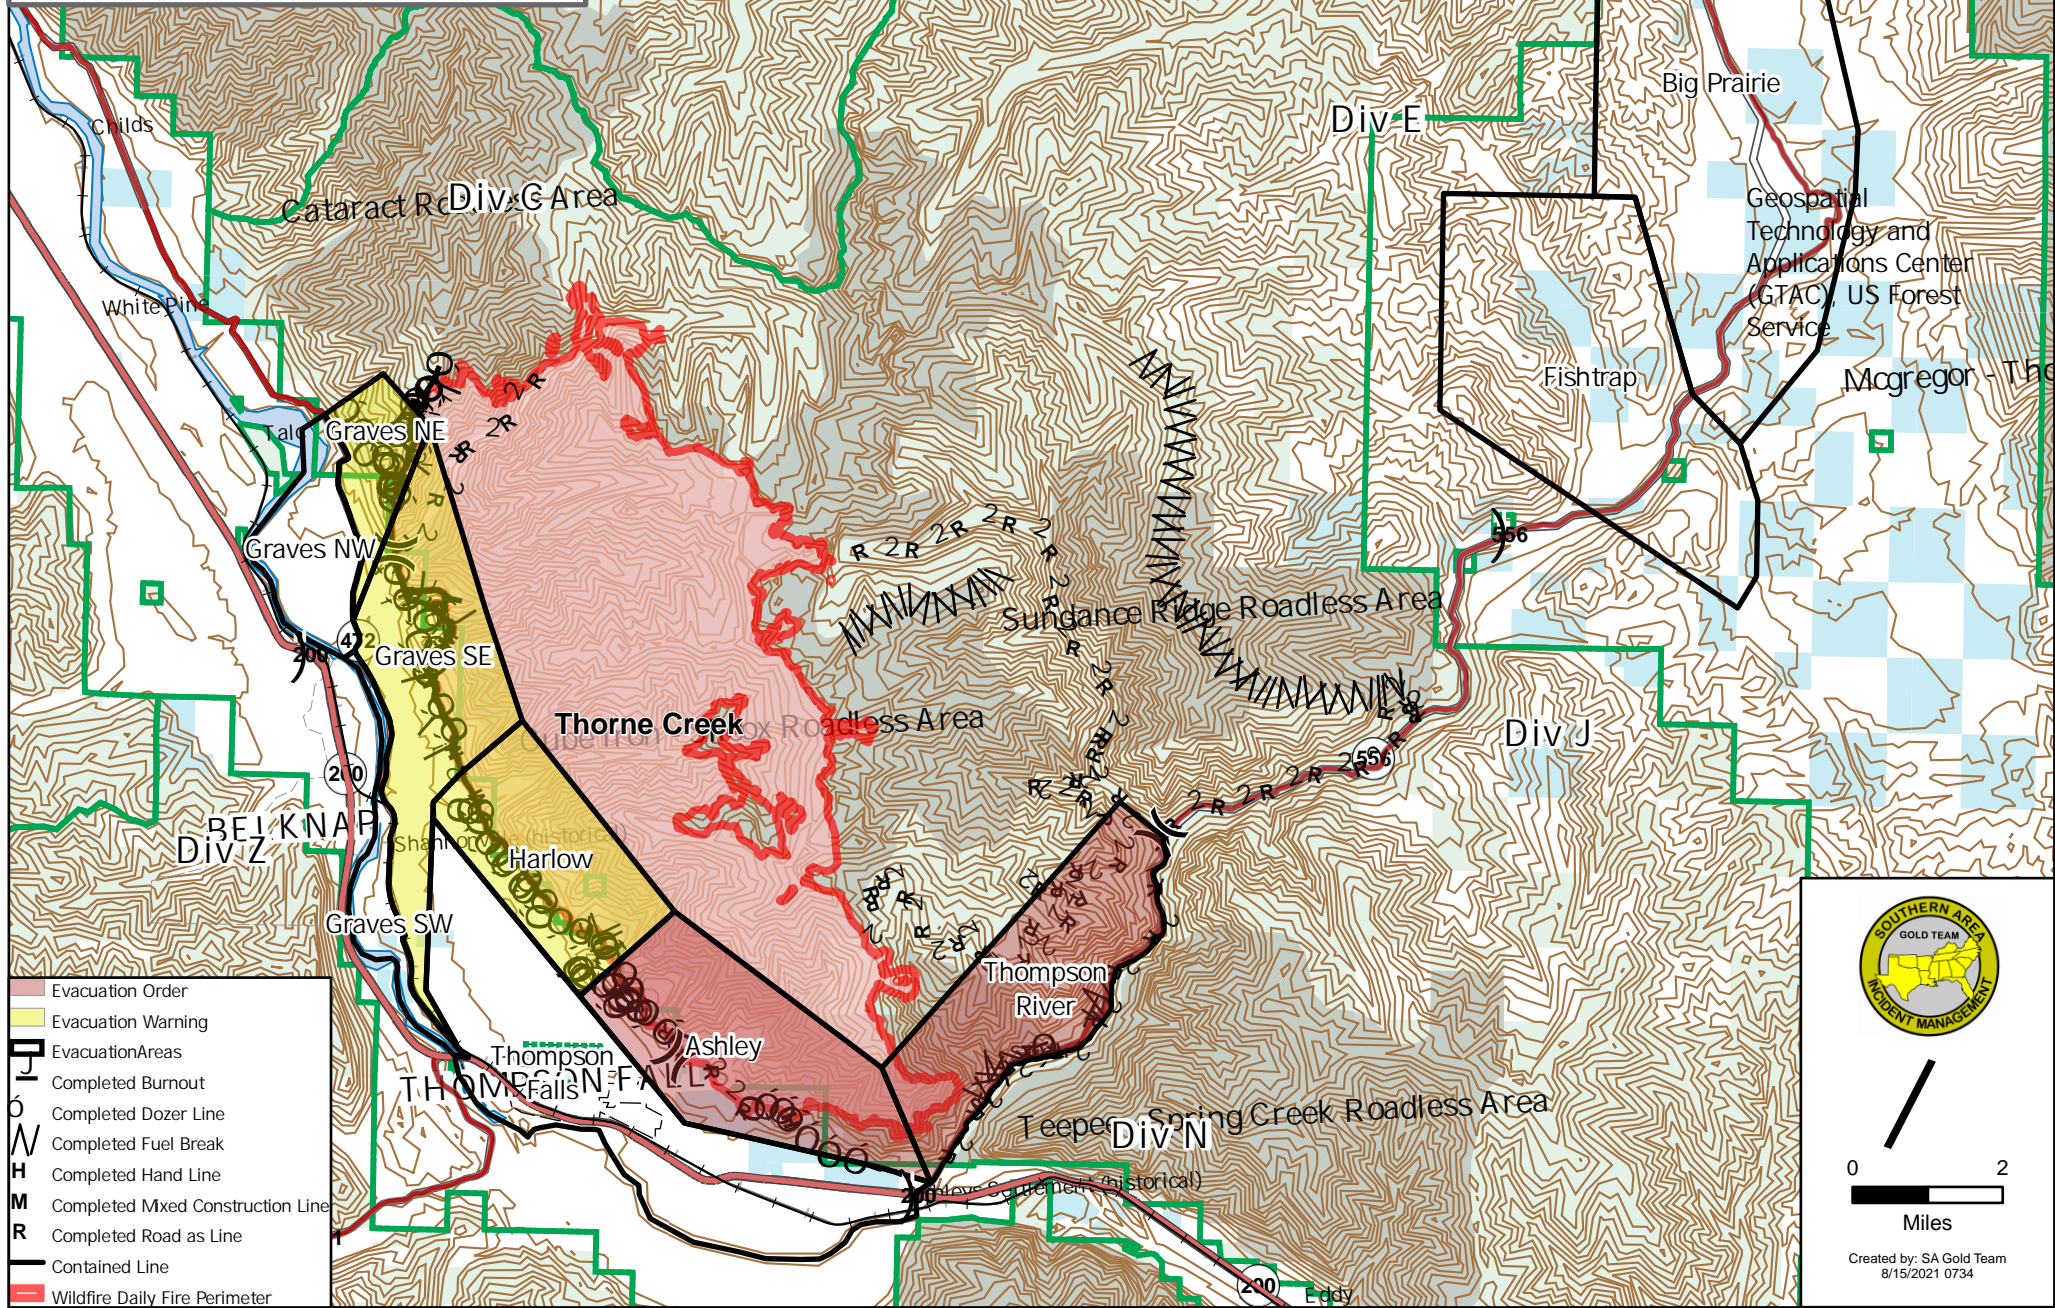

Public Information Map

West Lolo Complex
Thorne Creek Fire
8/15/2021 Day

25930 acres at 8/15/21 @ 0041
15% contained

Created by: SA Gold Team
8/15/2021 0734