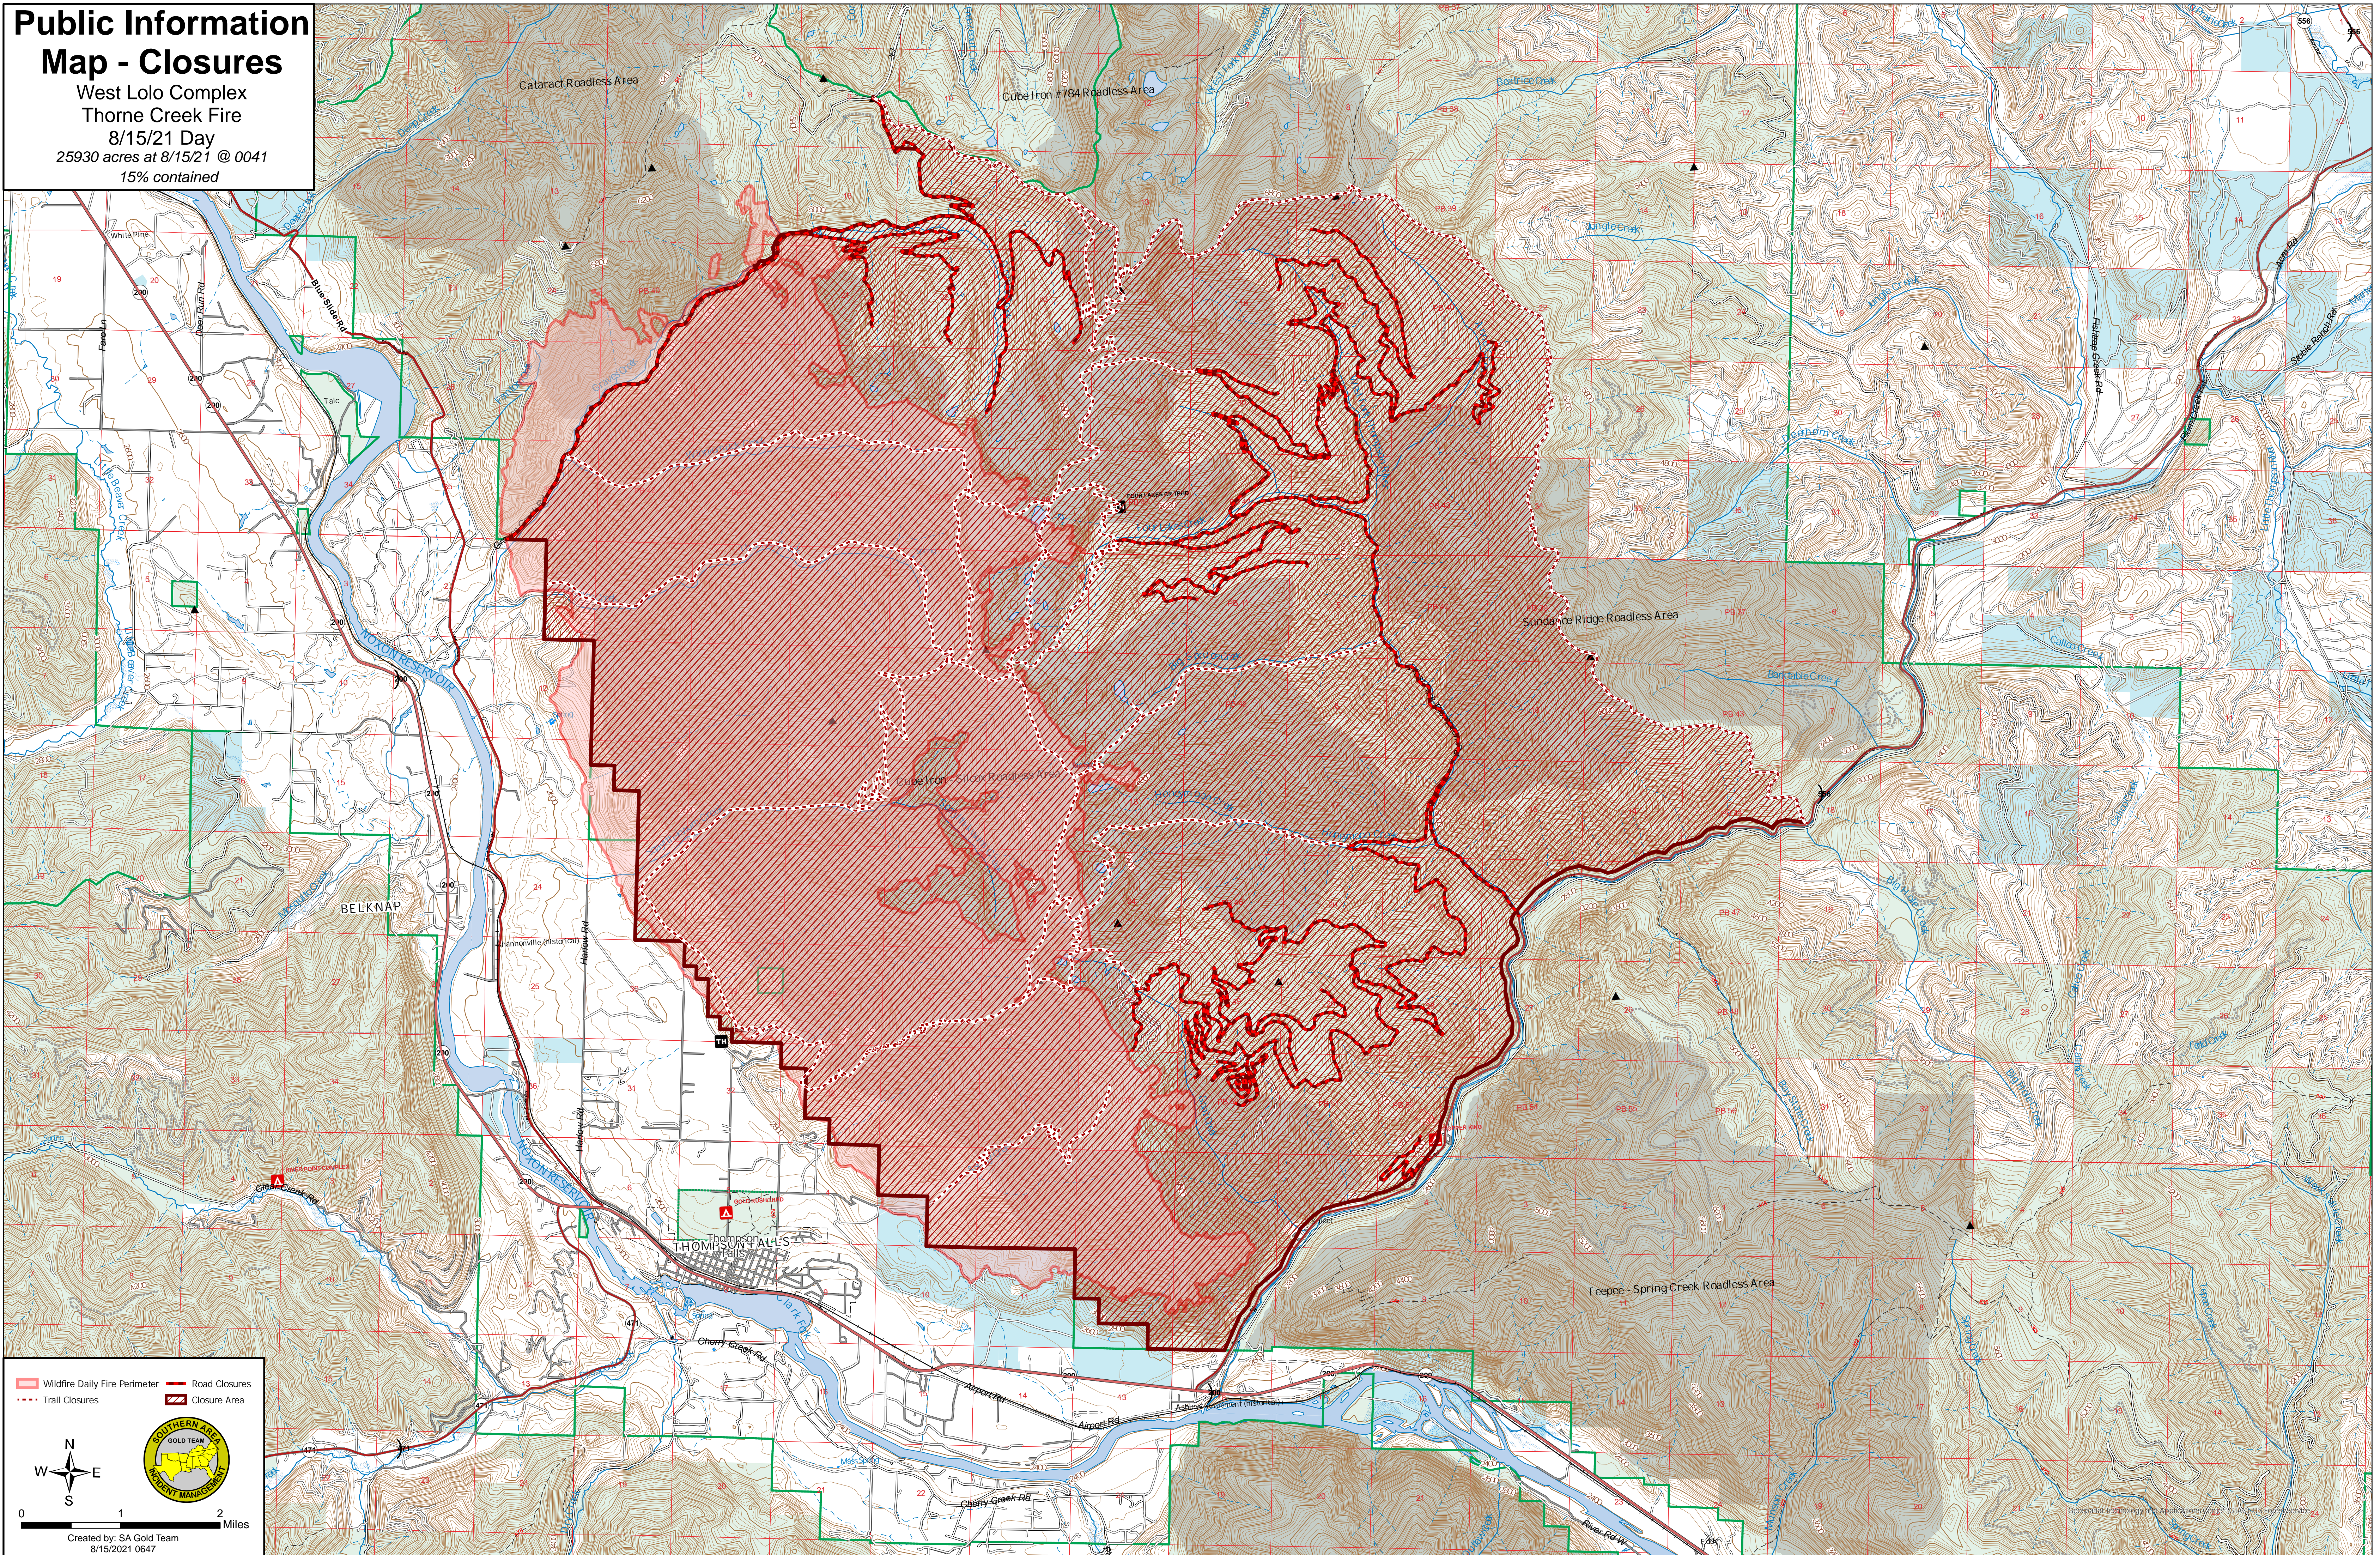

Public Information Map - Closures

West Lolo Complex
Thorne Creek Fire
8/15/21 Day
25930 acres at 8/15/21 @ 0041
15% contained

Legend:

- Wildfire Daily Fire Perimeter
- Road Closures
- Trail Closures
- Closure Area

Scale: 0 1 2 Miles

Created by: SA Gold Team
8/15/2021 0647