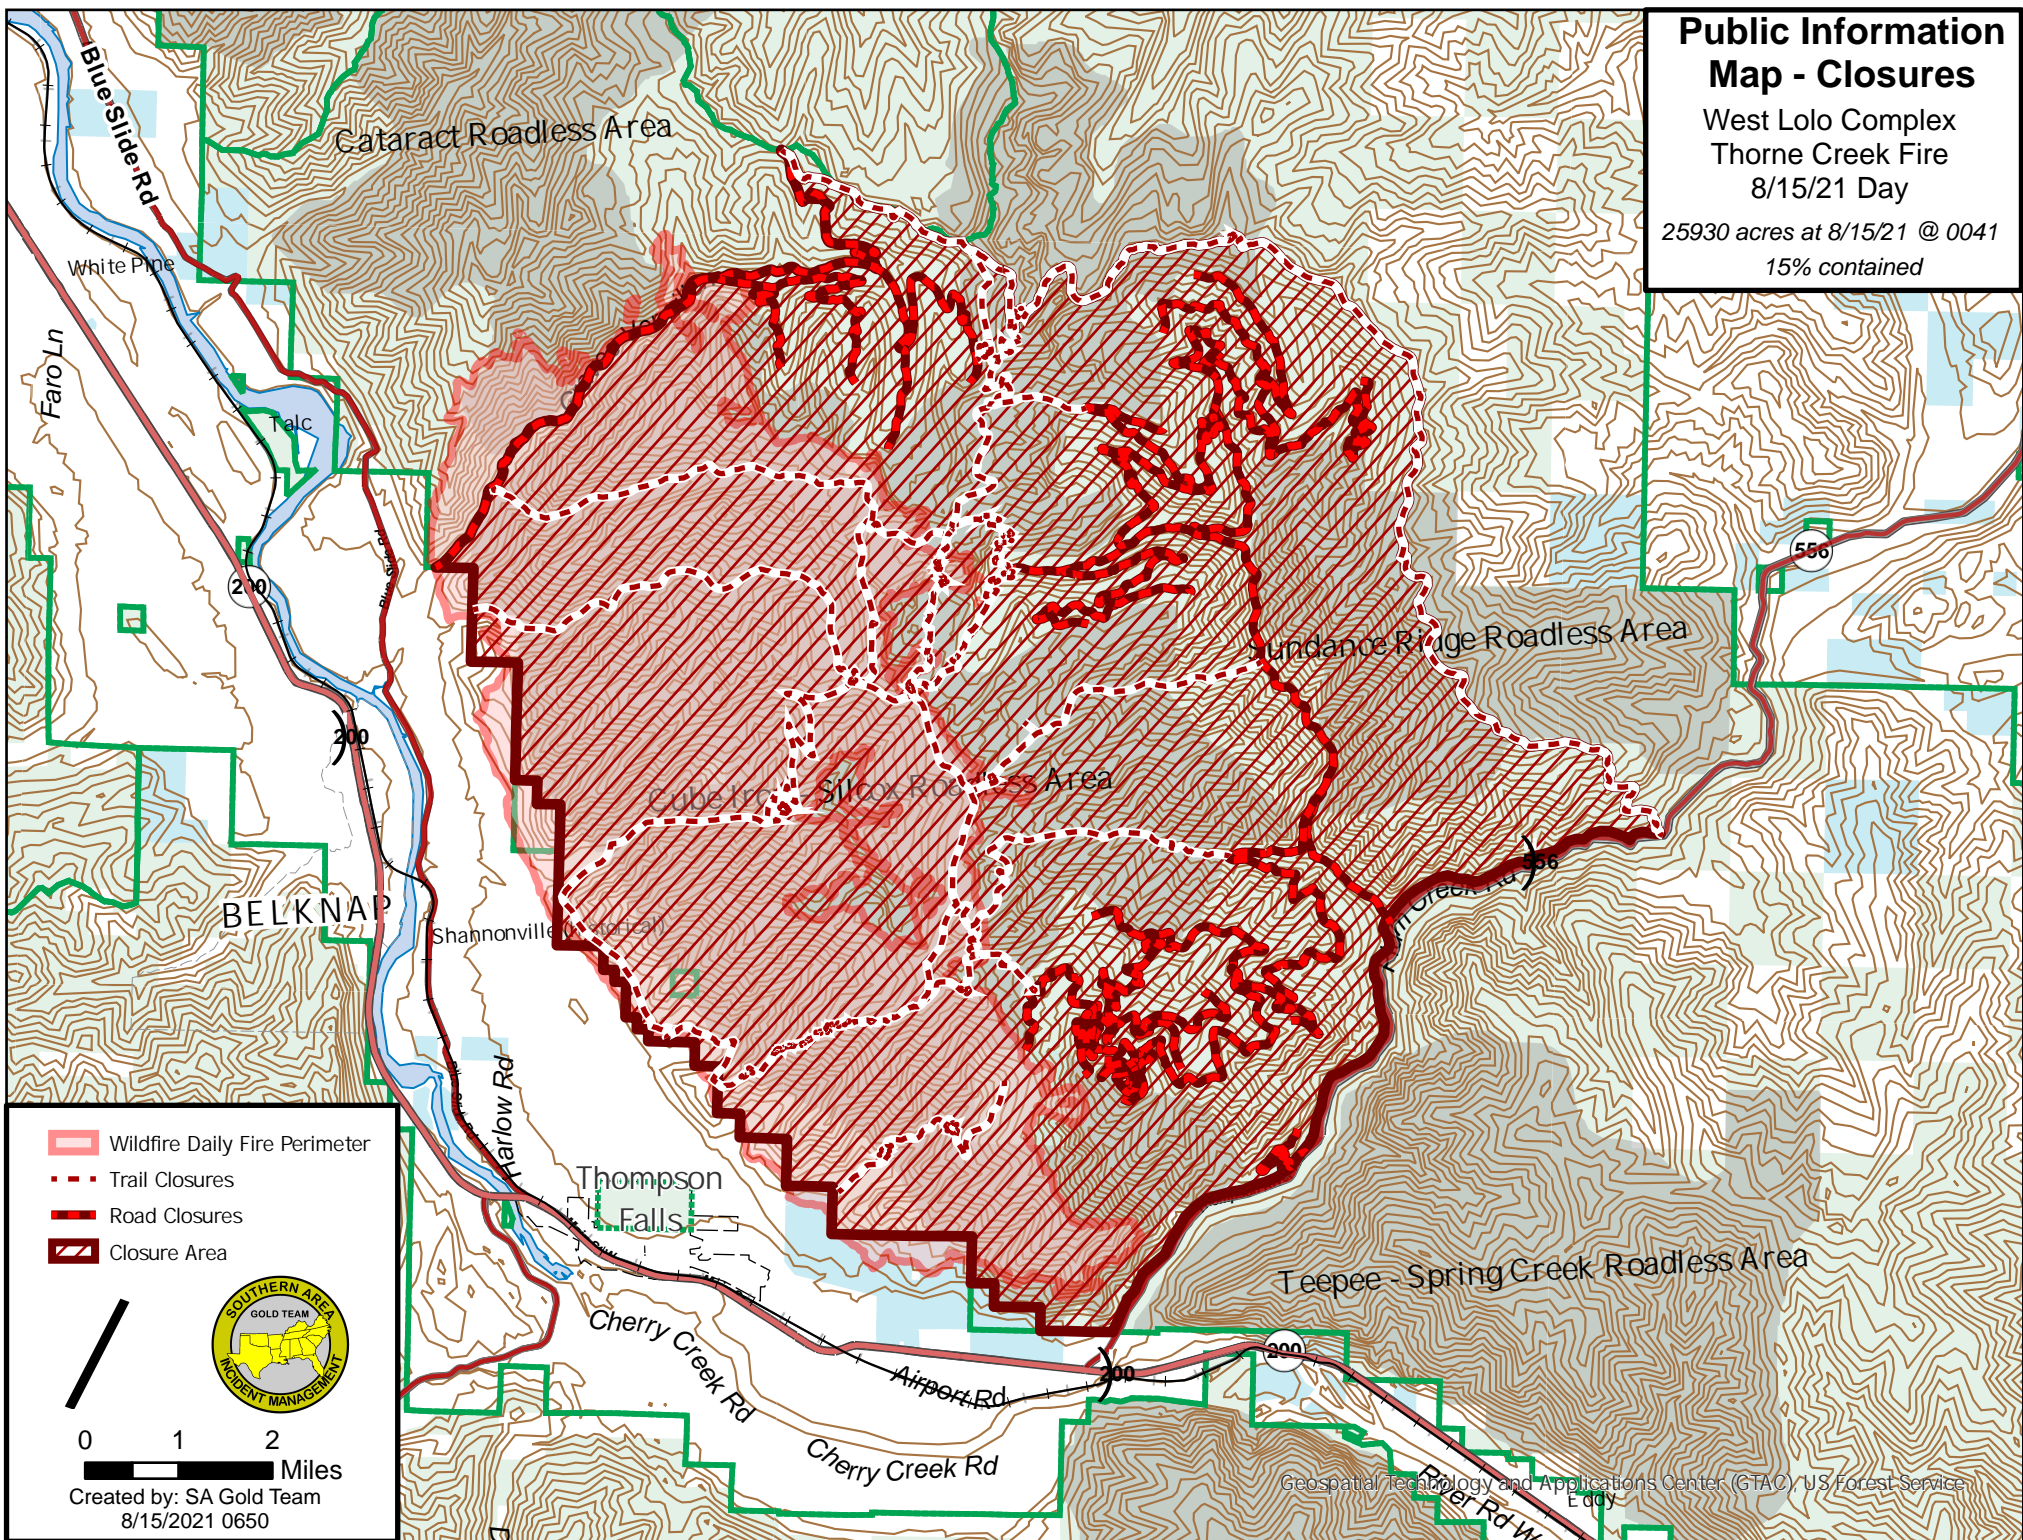

Public Information Map - Closures

West Lolo Complex
Thorne Creek Fire
8/15/21 Day

25930 acres at 8/15/21 @ 0041
15% contained

- Wildfire Daily Fire Perimeter
- Trail Closures
- Road Closures
- Closure Area

Created by: SA Gold Team
8/15/2021 0650