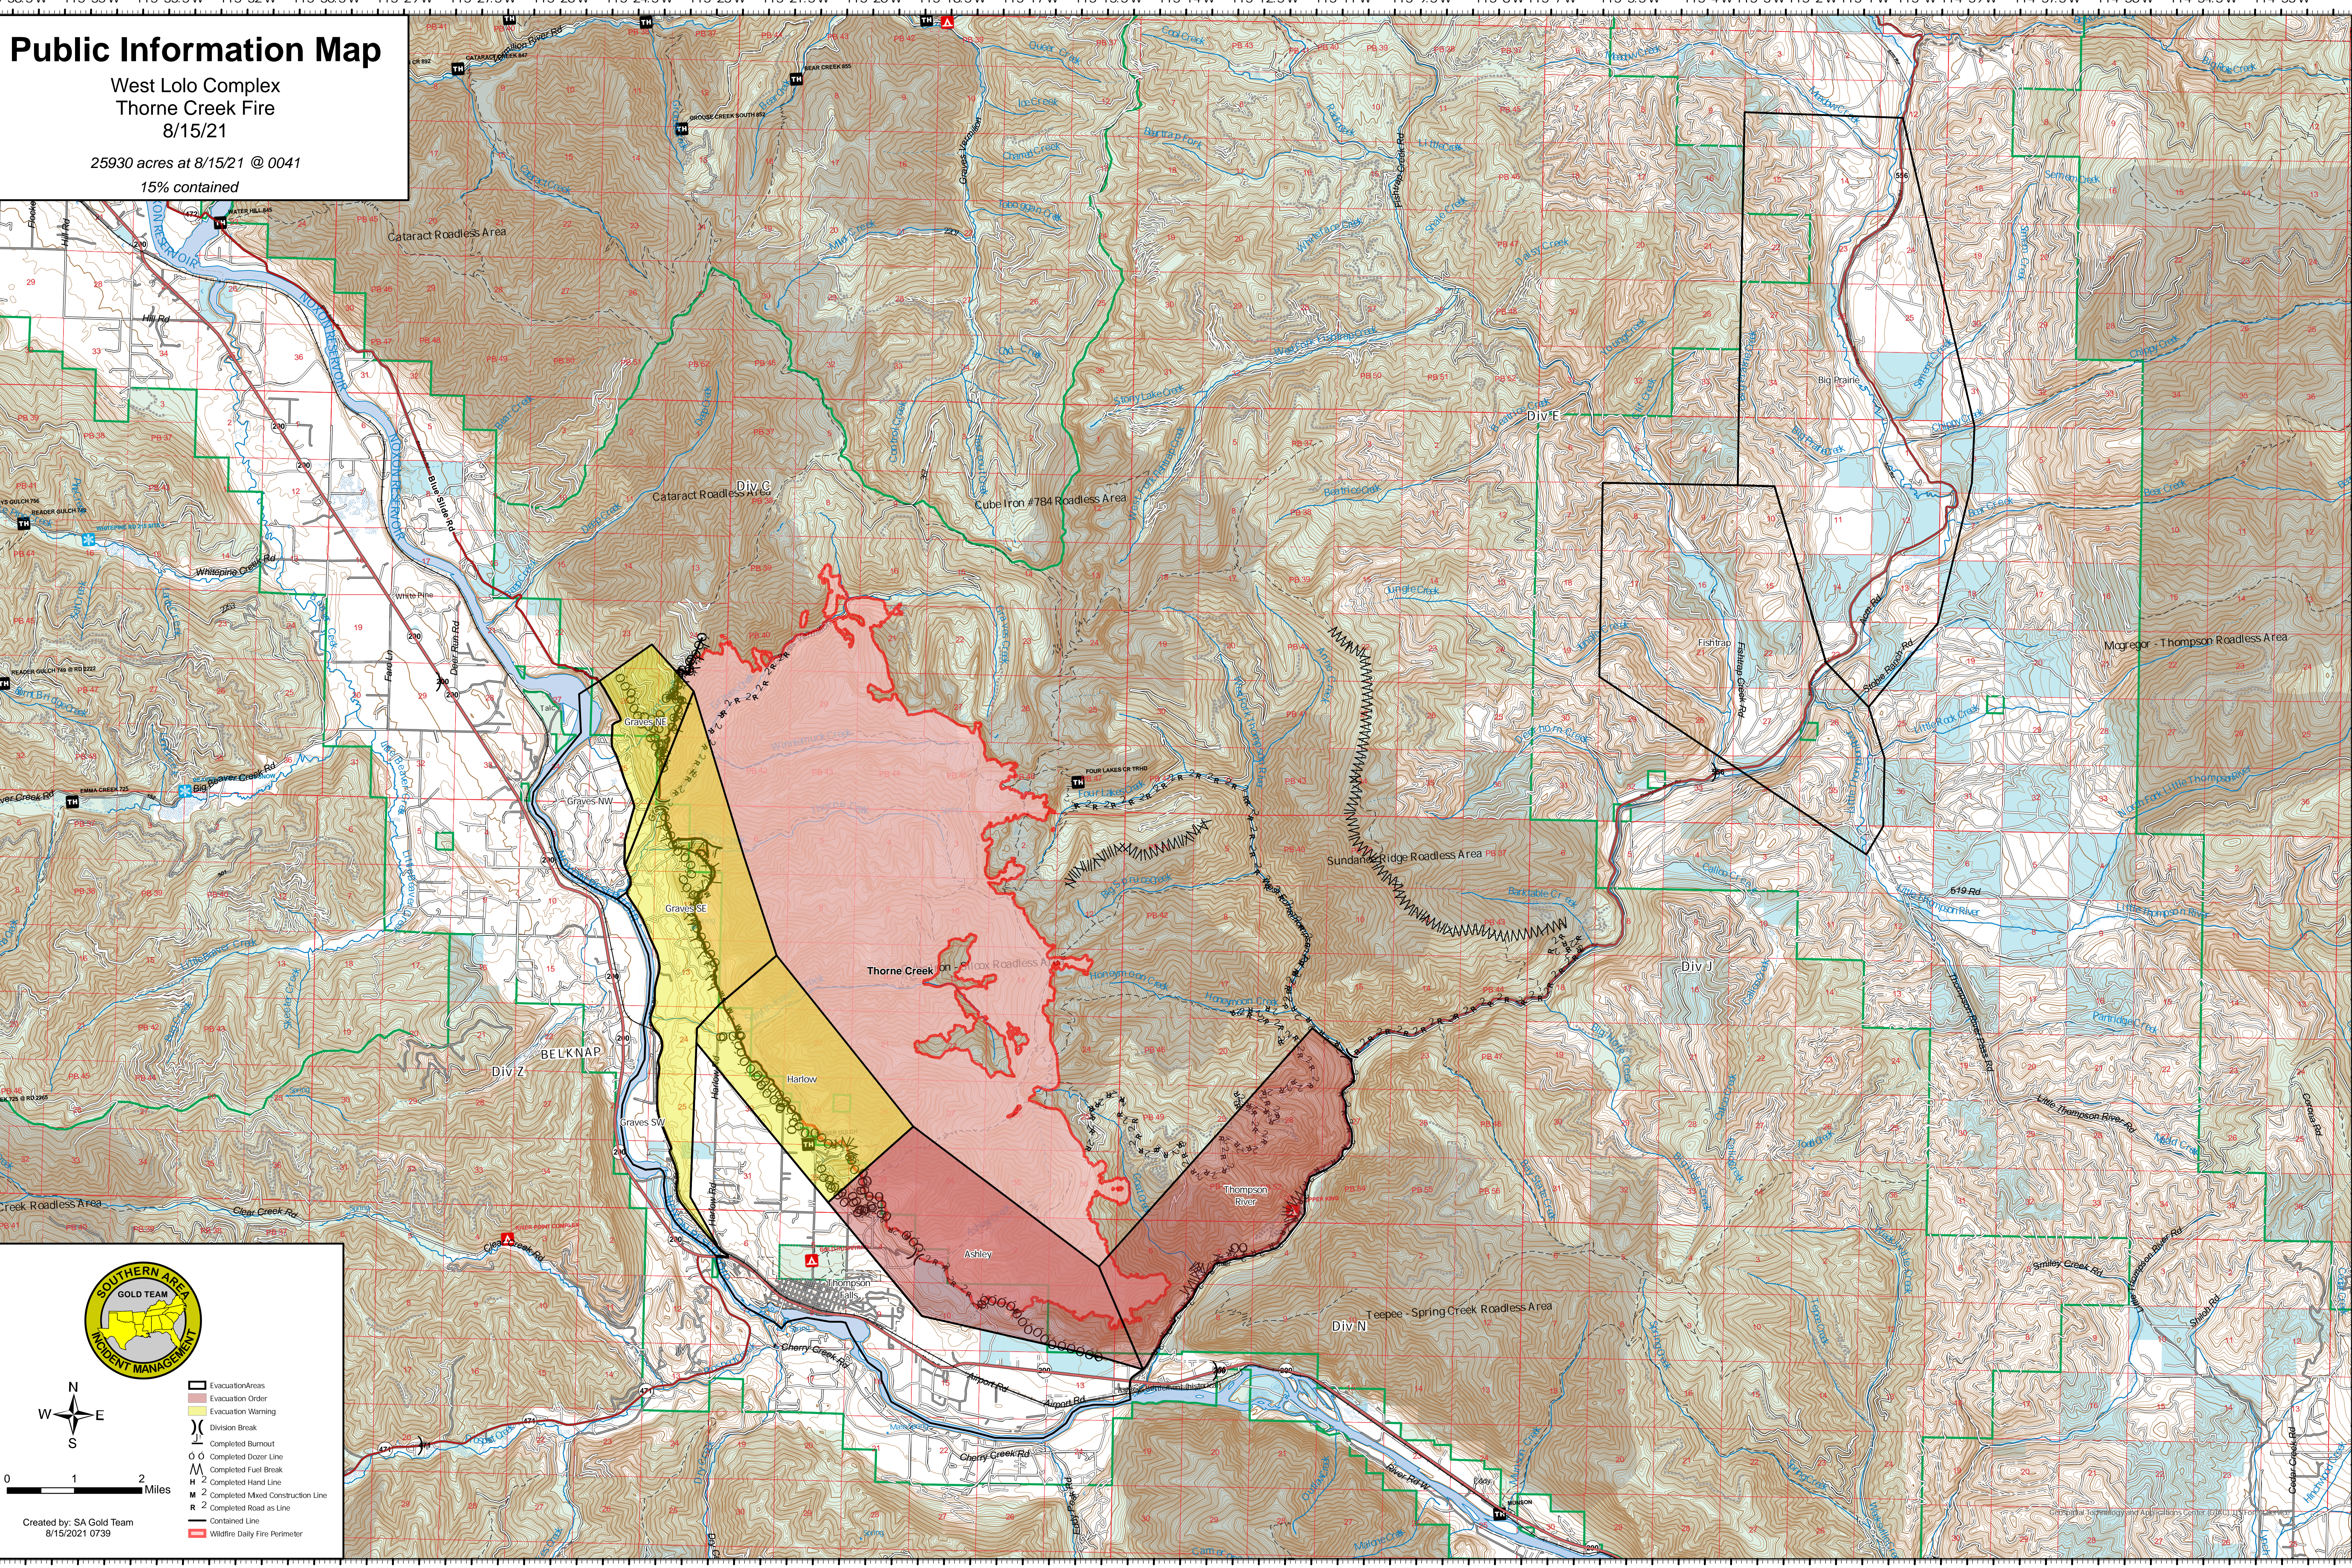

Public Information Map

West Lolo Complex
Thorne Creek Fire
8/15/21

25930 acres at 8/15/21 @ 0041
15% contained

Created by: SA Gold Team
8/15/2021 0739

- Evacuation Areas
- Evacuation Order
- Evacuation Warning
- Division Break
- Completed Burnout
- Completed Dozer Line
- Completed Fuel Break
- Completed Hand Line
- Completed Mixed Construction Line
- Completed Road as Line
- Contained Line
- Wildfire Daily Fire Perimeter

0 1 2 Miles