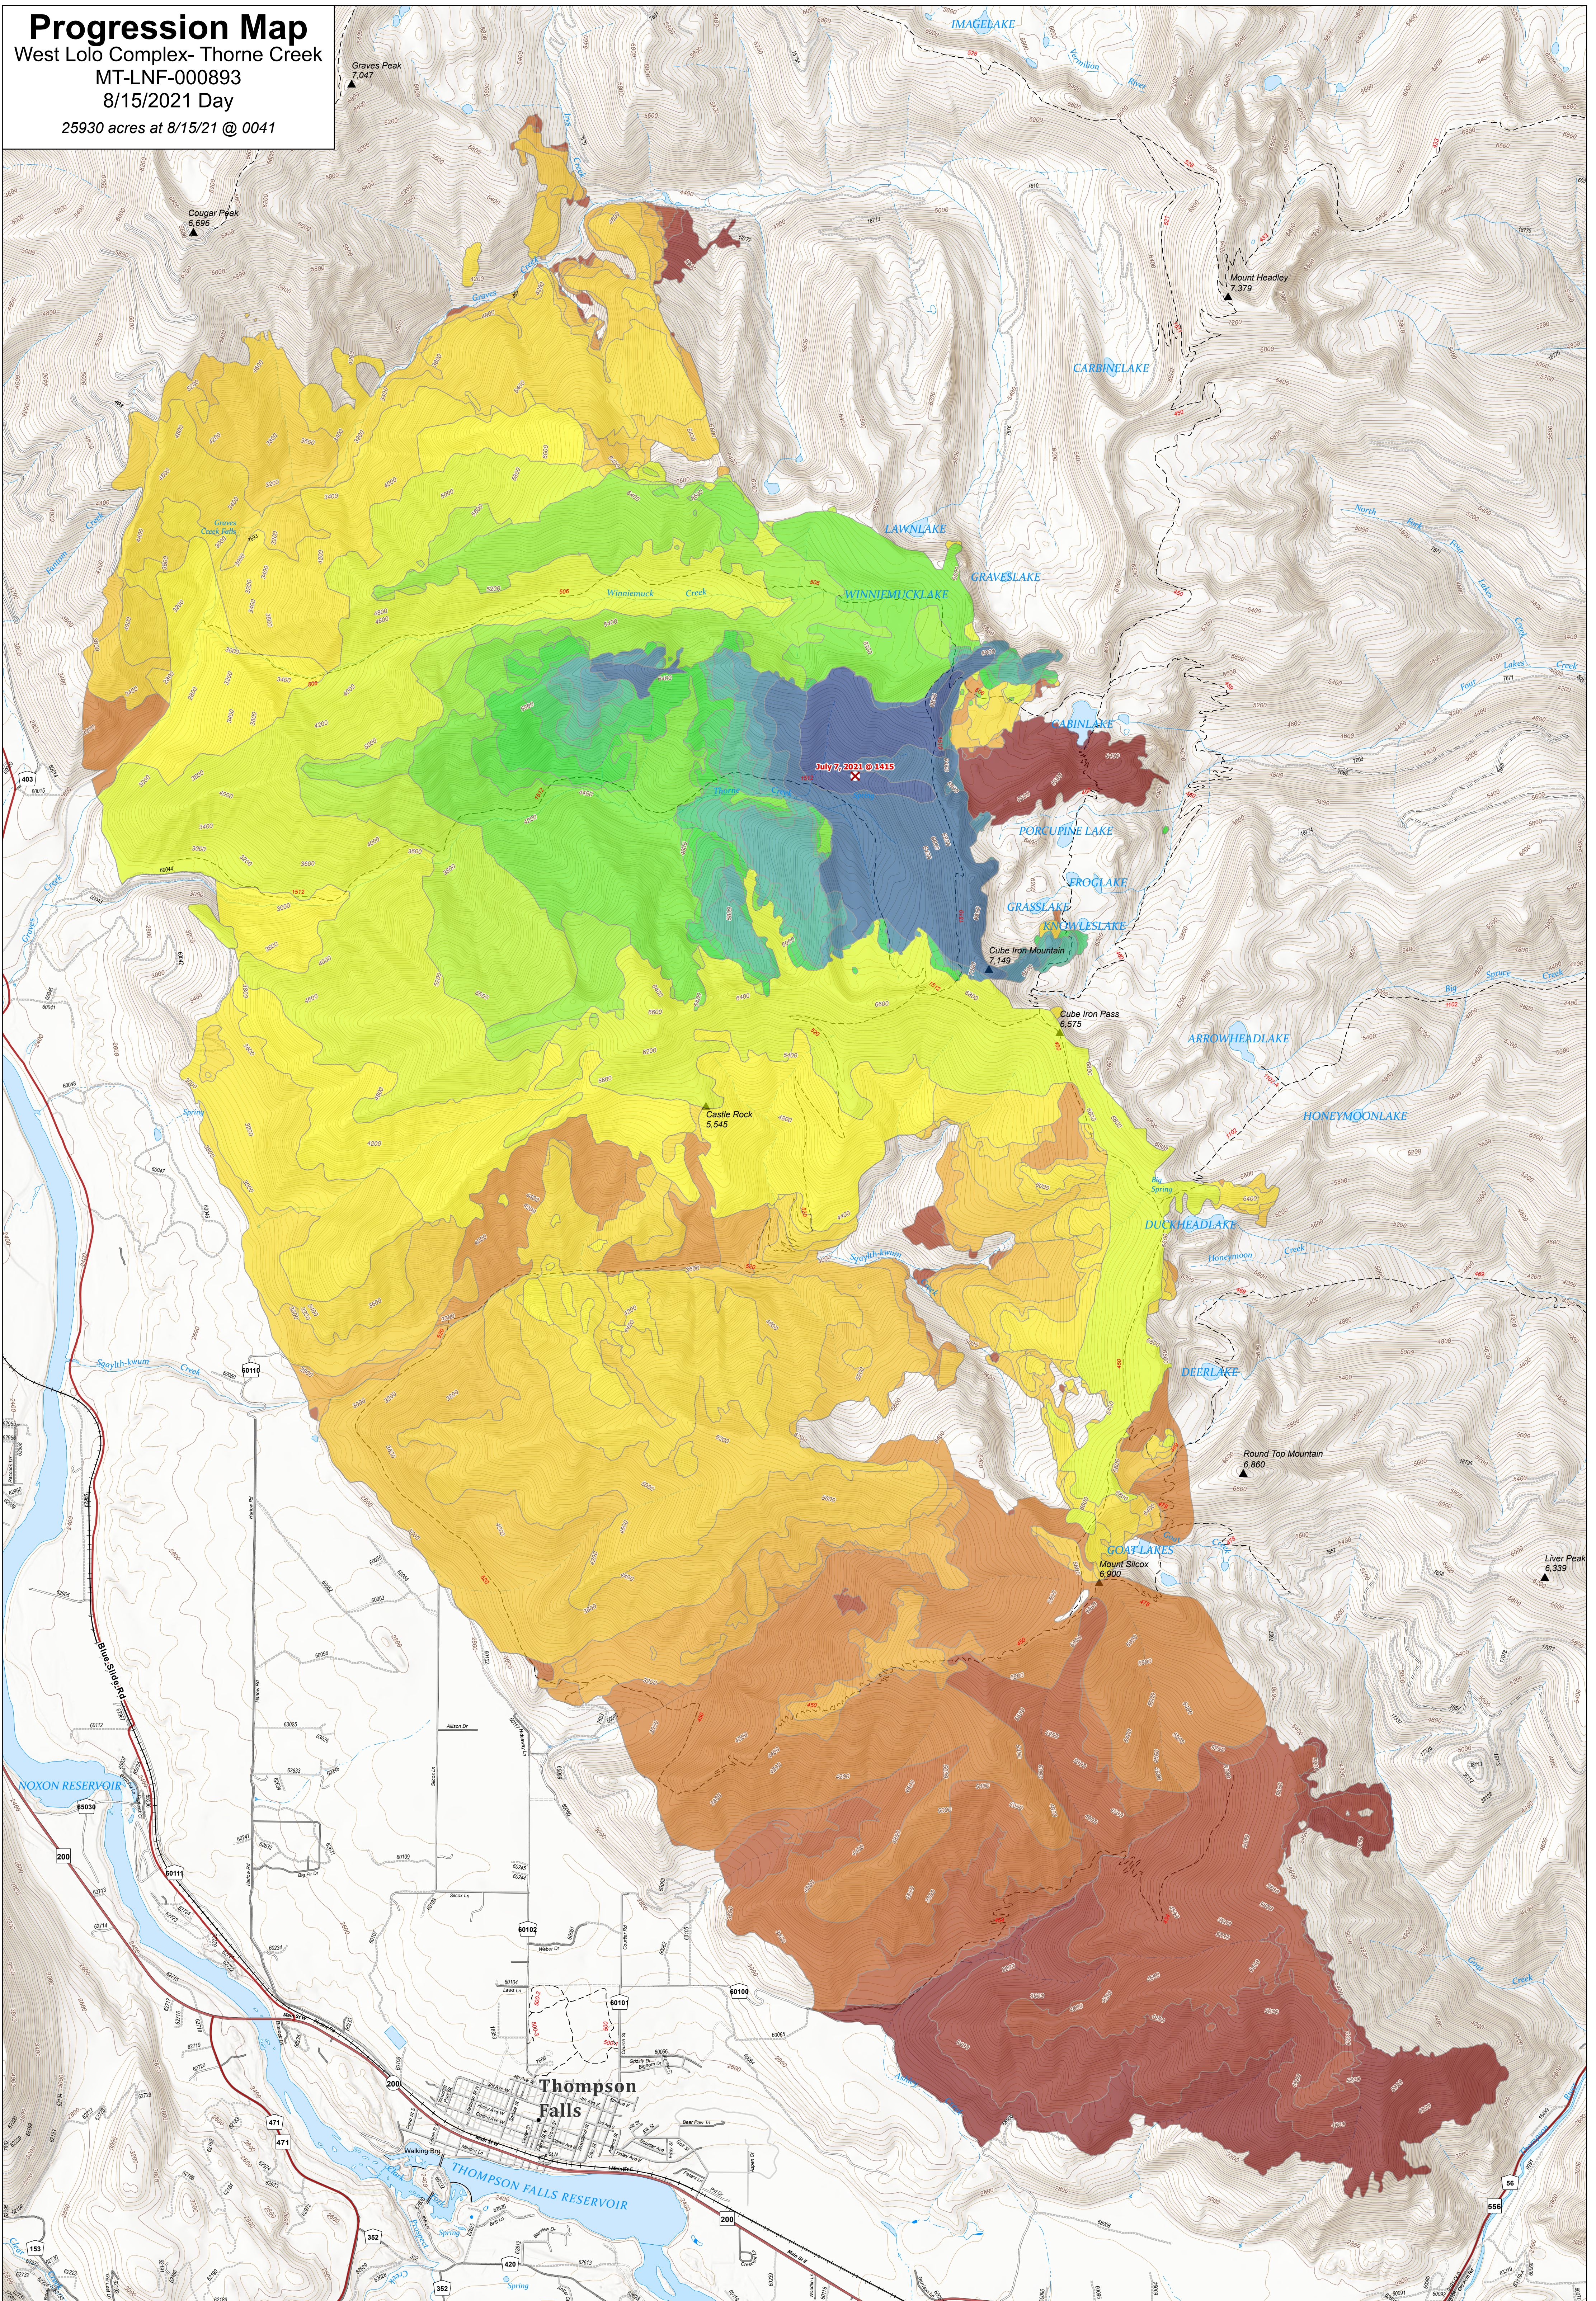

**Progression Map**  
 West Lolo Complex- Thorne Creek  
 MT-LNF-000893  
 8/15/2021 Day  
 25930 acres at 8/15/21 @ 0041

- ✕ Fire Origin
- 2021-07-07
- 2021-07-08
- 2021-07-09
- 2021-07-10
- 2021-07-11
- 2021-07-12
- 2021-07-13
- 2021-07-14
- 2021-07-15
- 2021-07-16
- 2021-07-17
- 2021-07-18
- 2021-07-19
- 2021-07-20
- 2021-07-21
- 2021-07-22
- 2021-07-23
- 2021-07-24
- 2021-07-25
- 2021-07-26
- 2021-07-27
- 2021-07-28
- 2021-07-29
- 2021-07-30
- 2021-07-31
- 2021-08-01
- 2021-08-02
- 2021-08-03
- 2021-08-04
- 2021-08-05
- 2021-08-06
- 2021-08-07
- 2021-08-08
- 2021-08-09
- 2021-08-10
- 2021-08-11
- 2021-08-12
- 2021-08-13
- 2021-08-14
- 2021-08-15

8/15/2021 1442 Acres from IR  
 North American 1983 Datum, Lat/Long Grid