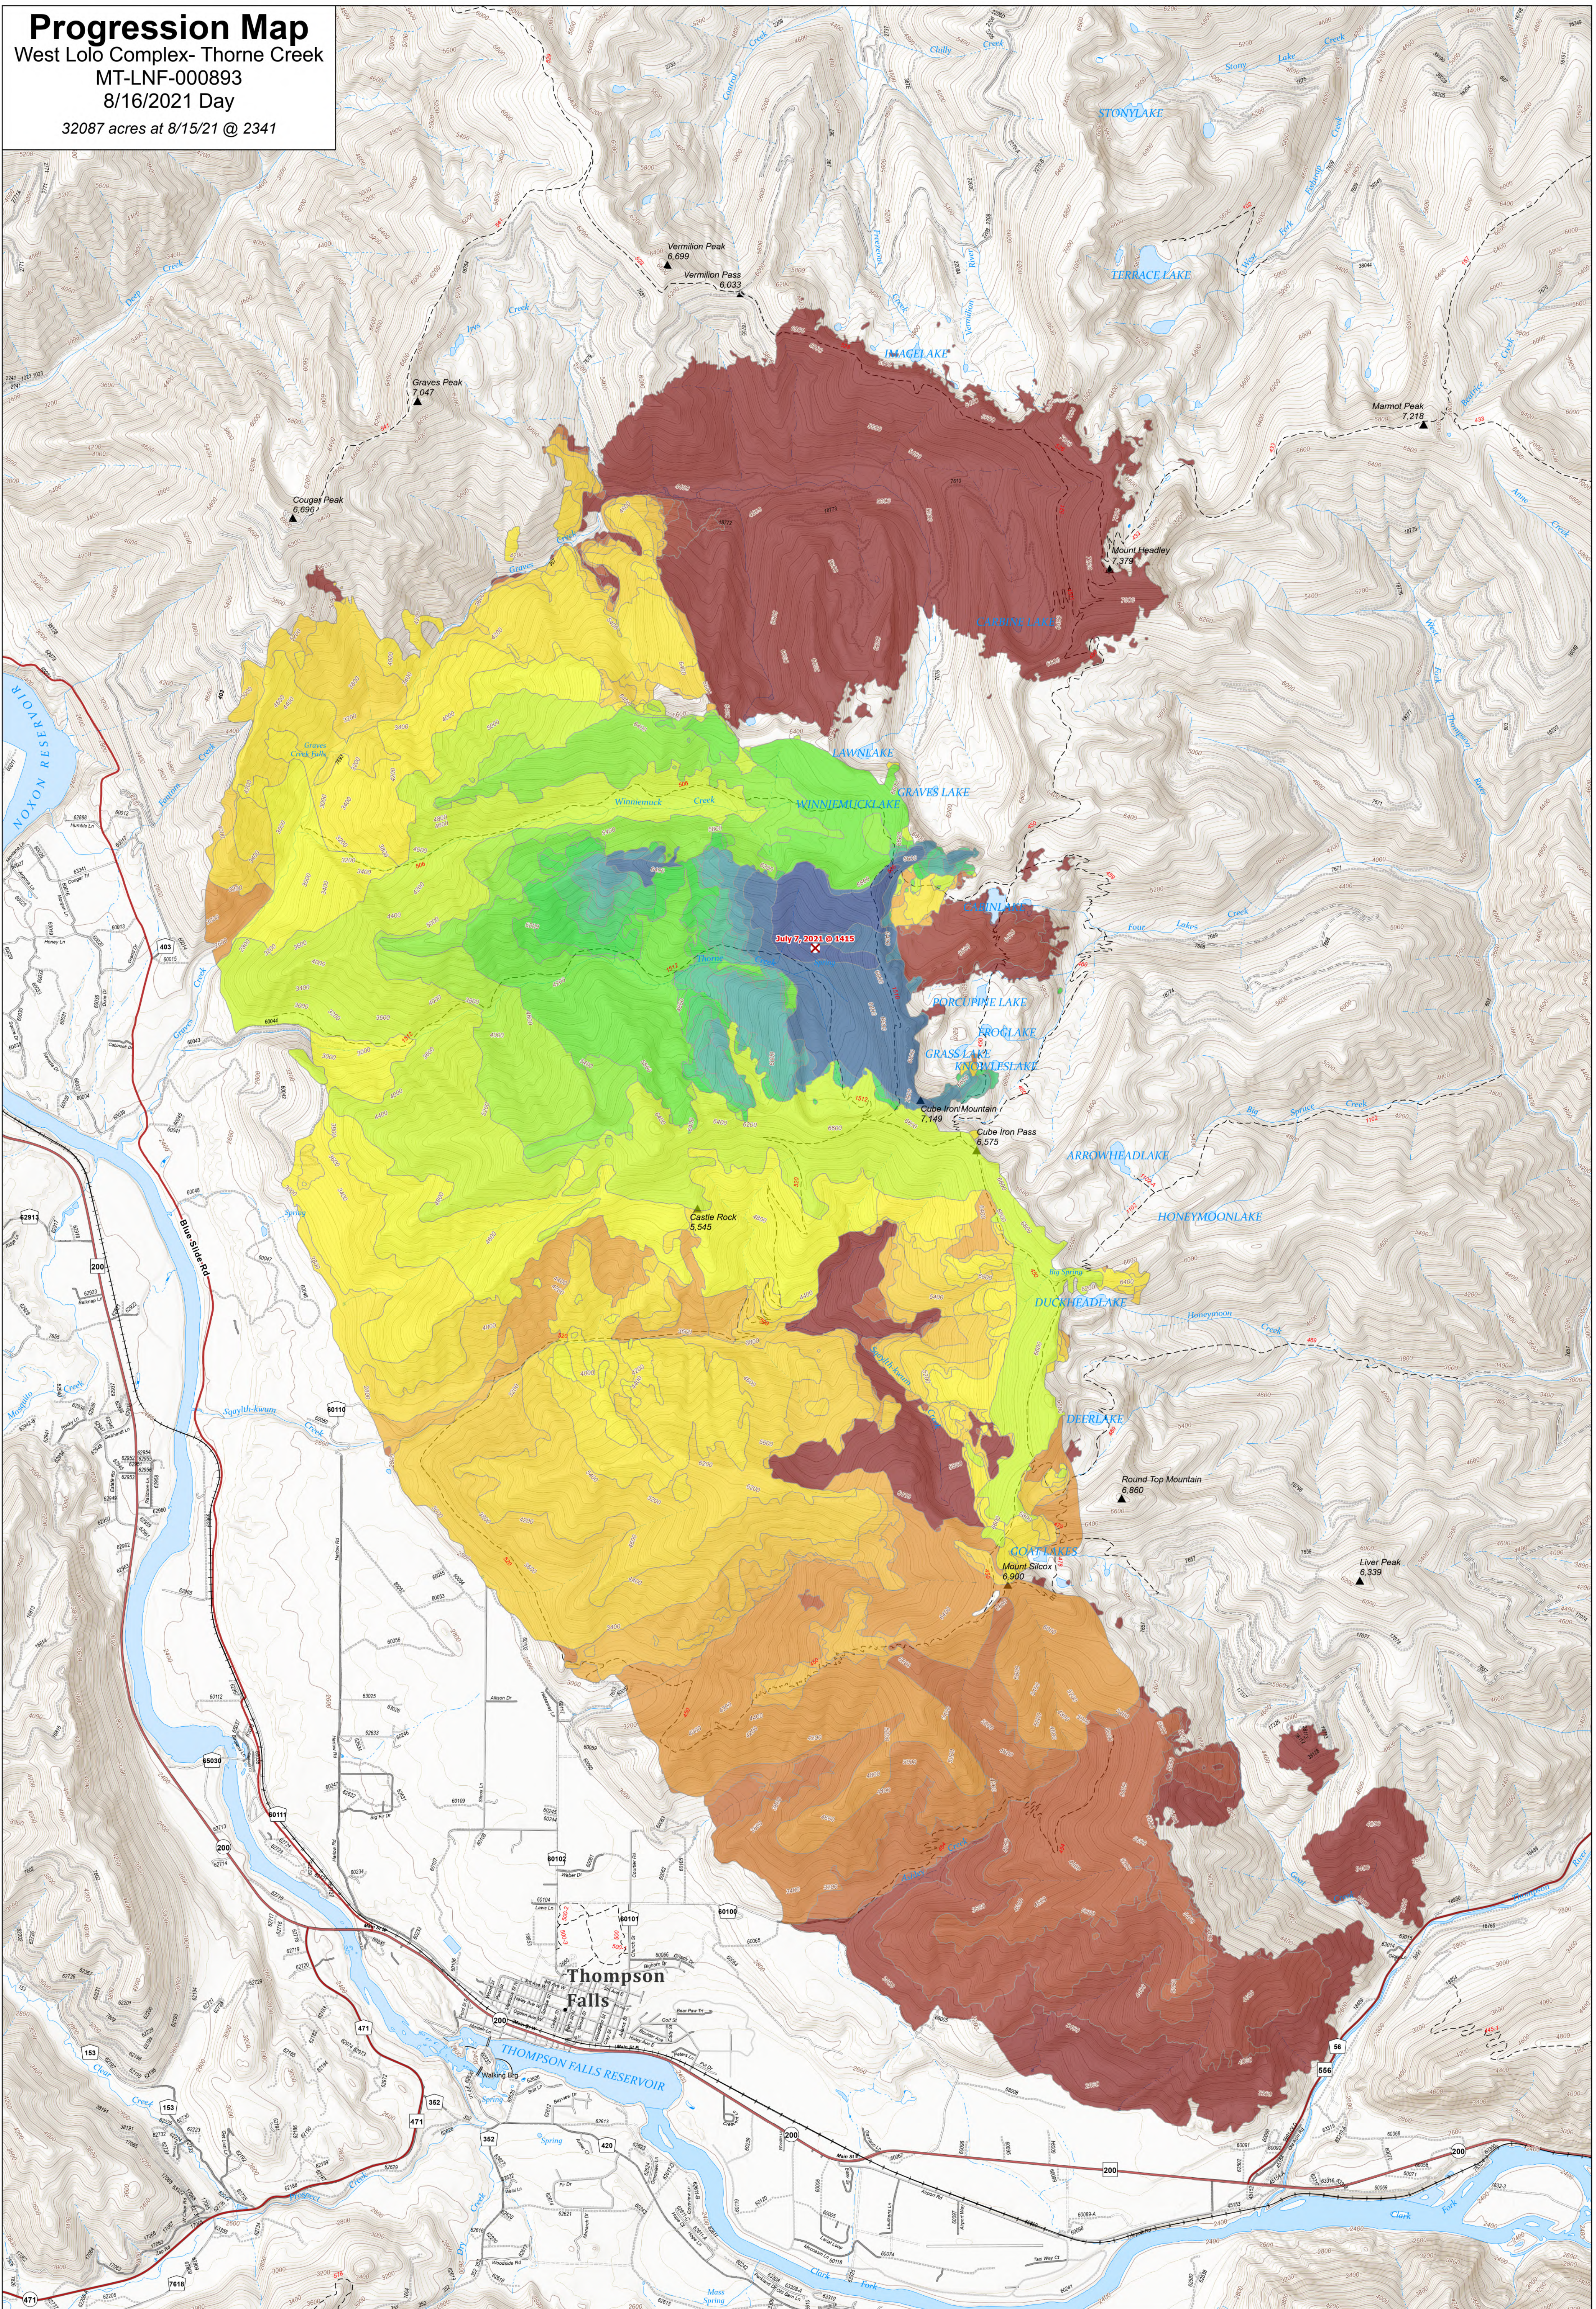

Progression Map

West Lolo Complex- Thorne Creek

MT-LNF-000893

8/16/2021 Day

32087 acres at 8/15/21 @ 2341

✕ Fire Origin	2021-07-15	2021-07-25	2021-08-04	2021-08-14
2021-07-09	2021-07-16	2021-07-27	2021-08-05	2021-08-15
2021-07-10	2021-07-17	2021-07-28	2021-08-06	2021-08-16
2021-07-11	2021-07-19	2021-07-29	2021-08-07	
2021-07-12	2021-07-21	2021-07-30	2021-08-08	
2021-07-13	2021-07-23	2021-08-01	2021-08-11	
2021-07-14	2021-07-24	2021-08-01	2021-08-13	

0 0.25 0.5 1 Mile

Created by: SA Gold Team
8/16/2021 0834 Acres from IR
North American 1983 Datum, LatLong Grid