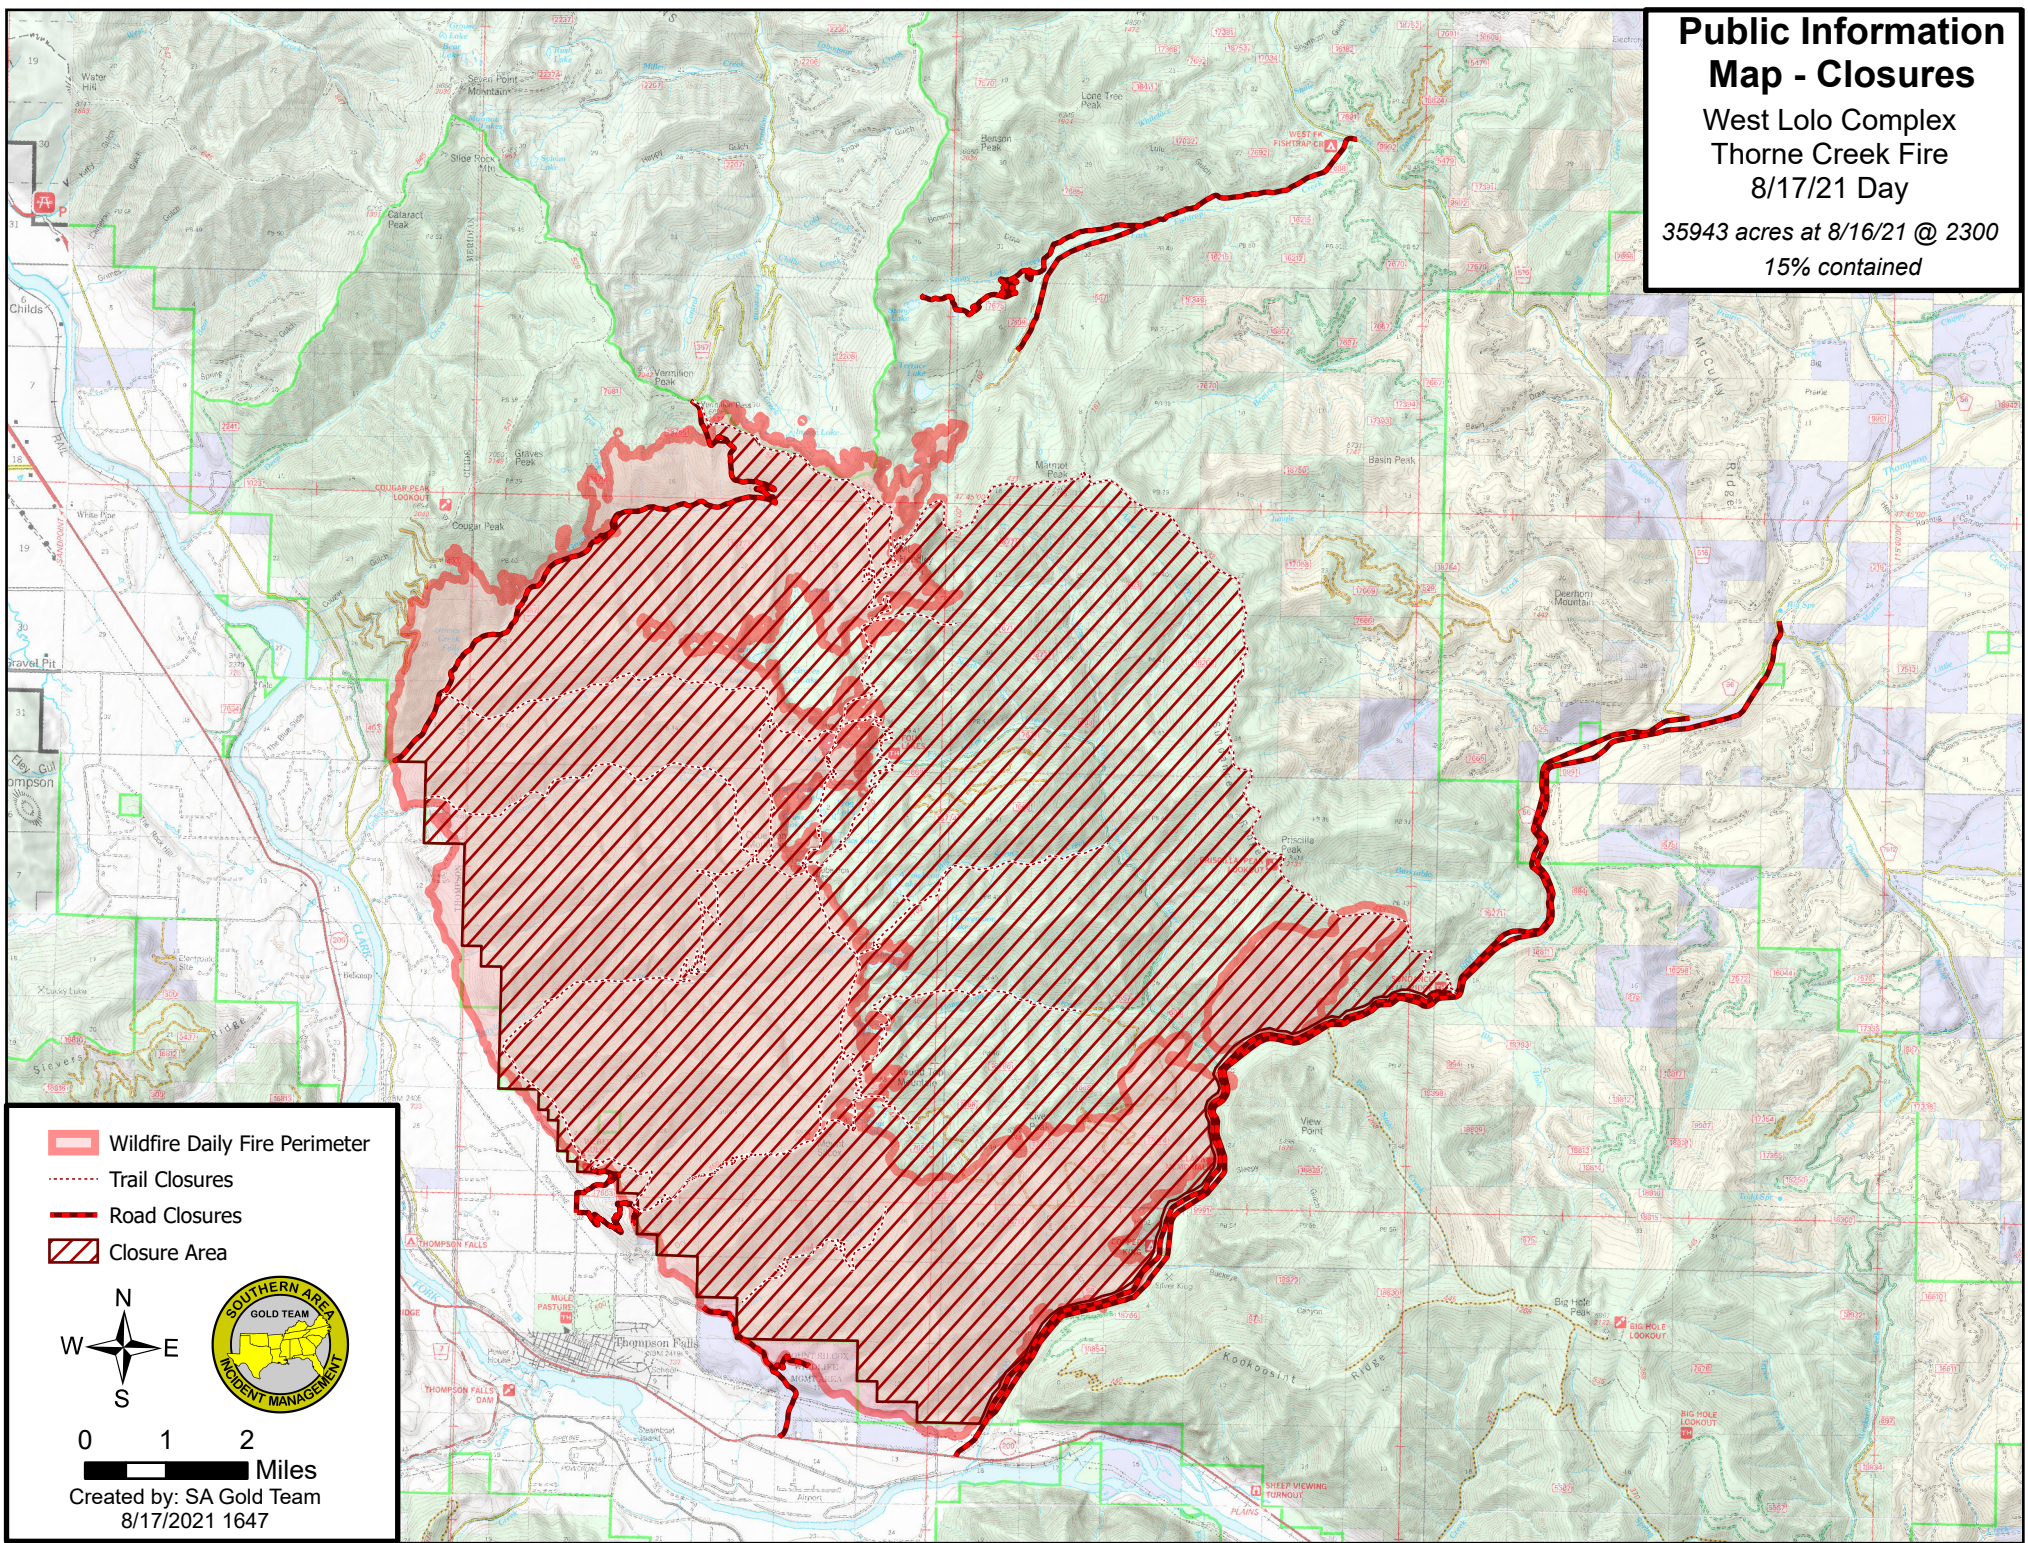

Public Information Map - Closures

West Lolo Complex
Thorne Creek Fire
8/17/21 Day

35943 acres at 8/16/21 @ 2300
15% contained

- Wildfire Daily Fire Perimeter
- Trail Closures
- Road Closures
- Closure Area

0 1 2
Miles

Created by: SA Gold Team
8/17/2021 1647