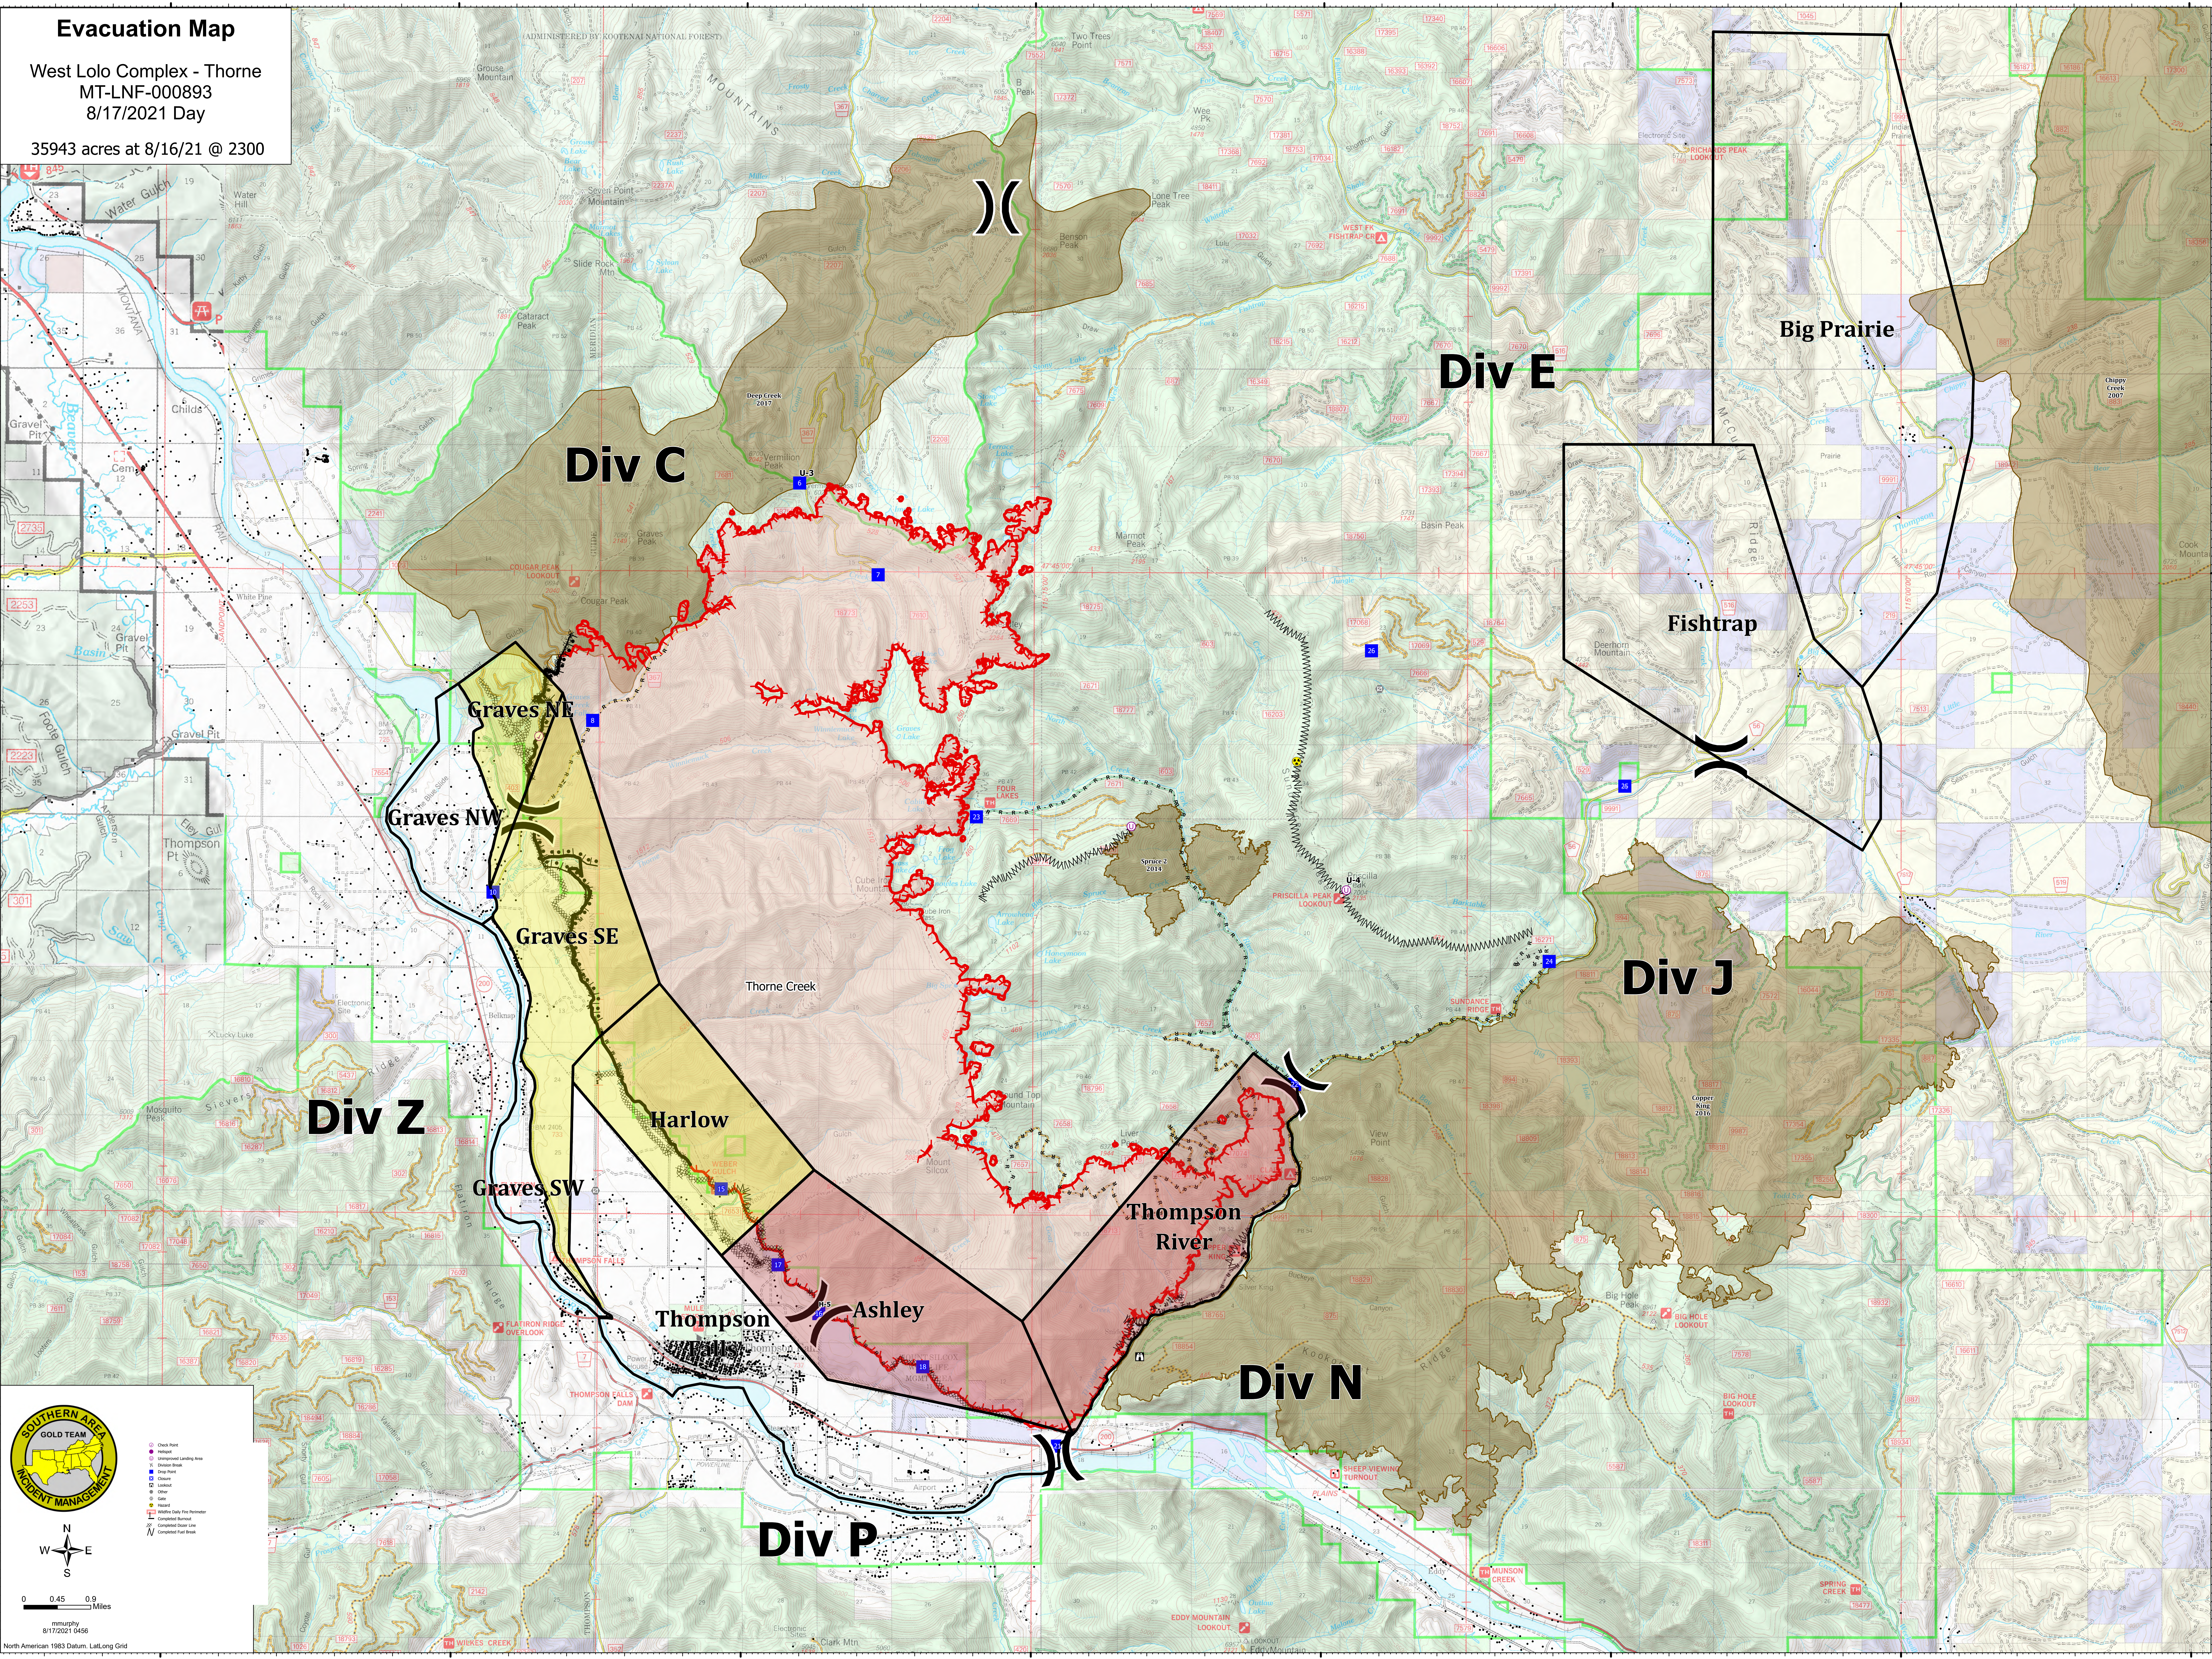

Evacuation Map

West Lolo Complex - Thorne
MT-LNF-000893
8/17/2021 Day

35943 acres at 8/16/21 @ 2300

Southern Area Gold Team Incident Management

- Check Point
- Helipad
- Evacuation Landing Area
- Division Area
- Division
- Lookout
- Other
- Gate
- House
- Water Cross Point
- Compass
- Compass
- Compass

North American 1983 Datum, LaLong Grid