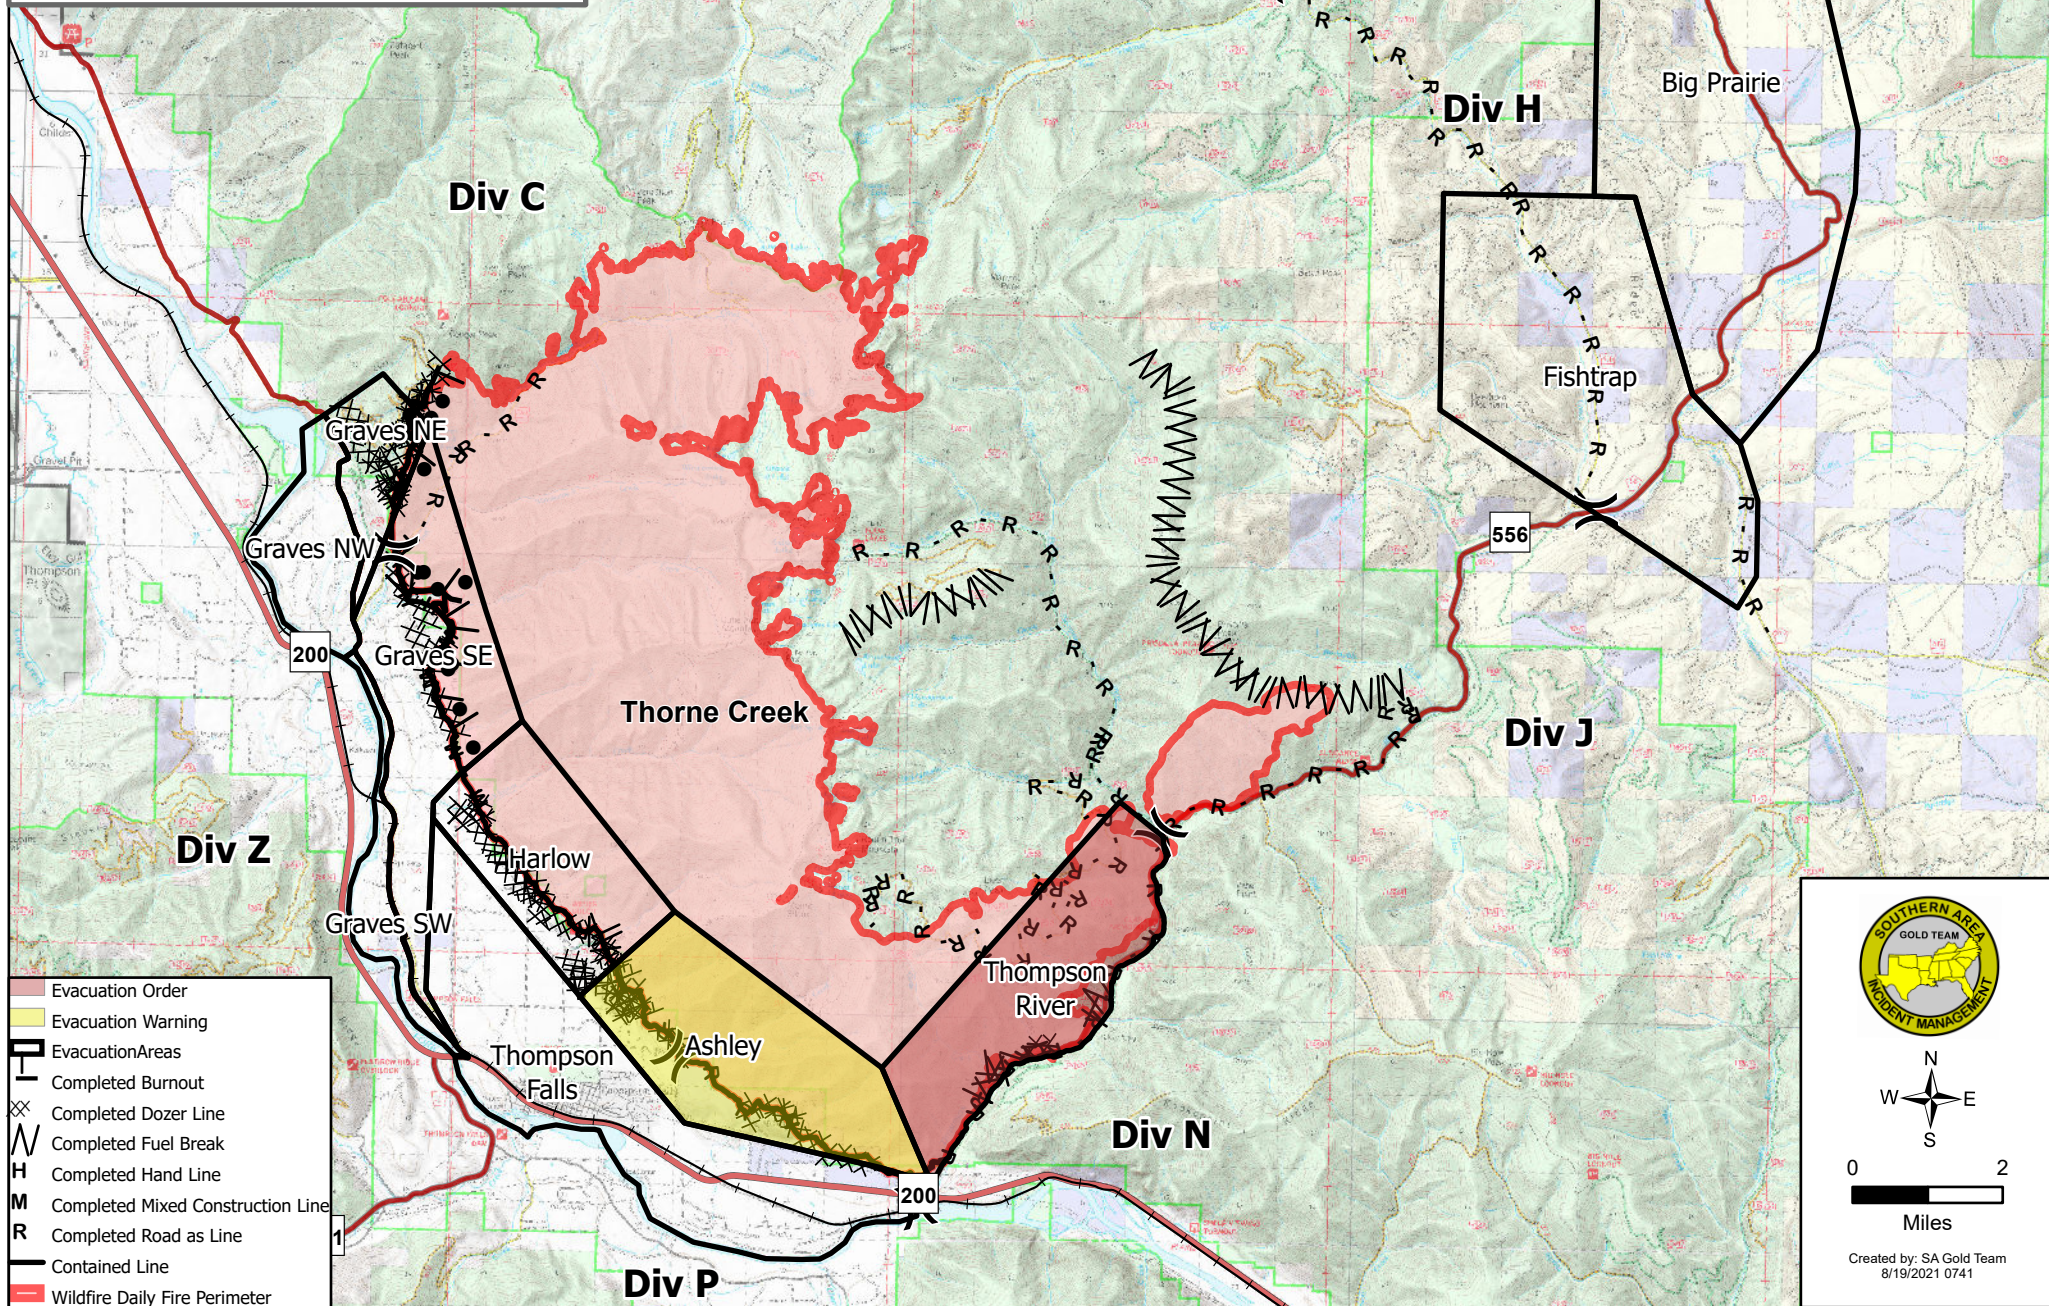

Public Information Map

West Lolo Complex
Thorne Creek Fire
8/19/2021 Day

38688 acres at 8/17/21 @ 1600
15% contained

- Evacuation Order
- Evacuation Warning
- Evacuation Areas
- Completed Burnout
- Completed Dozer Line
- Completed Fuel Break
- Completed Hand Line
- Completed Mixed Construction Line
- Completed Road as Line
- Contained Line
- Wildfire Daily Fire Perimeter

Miles

Created by: SA Gold Team
8/19/2021 0741