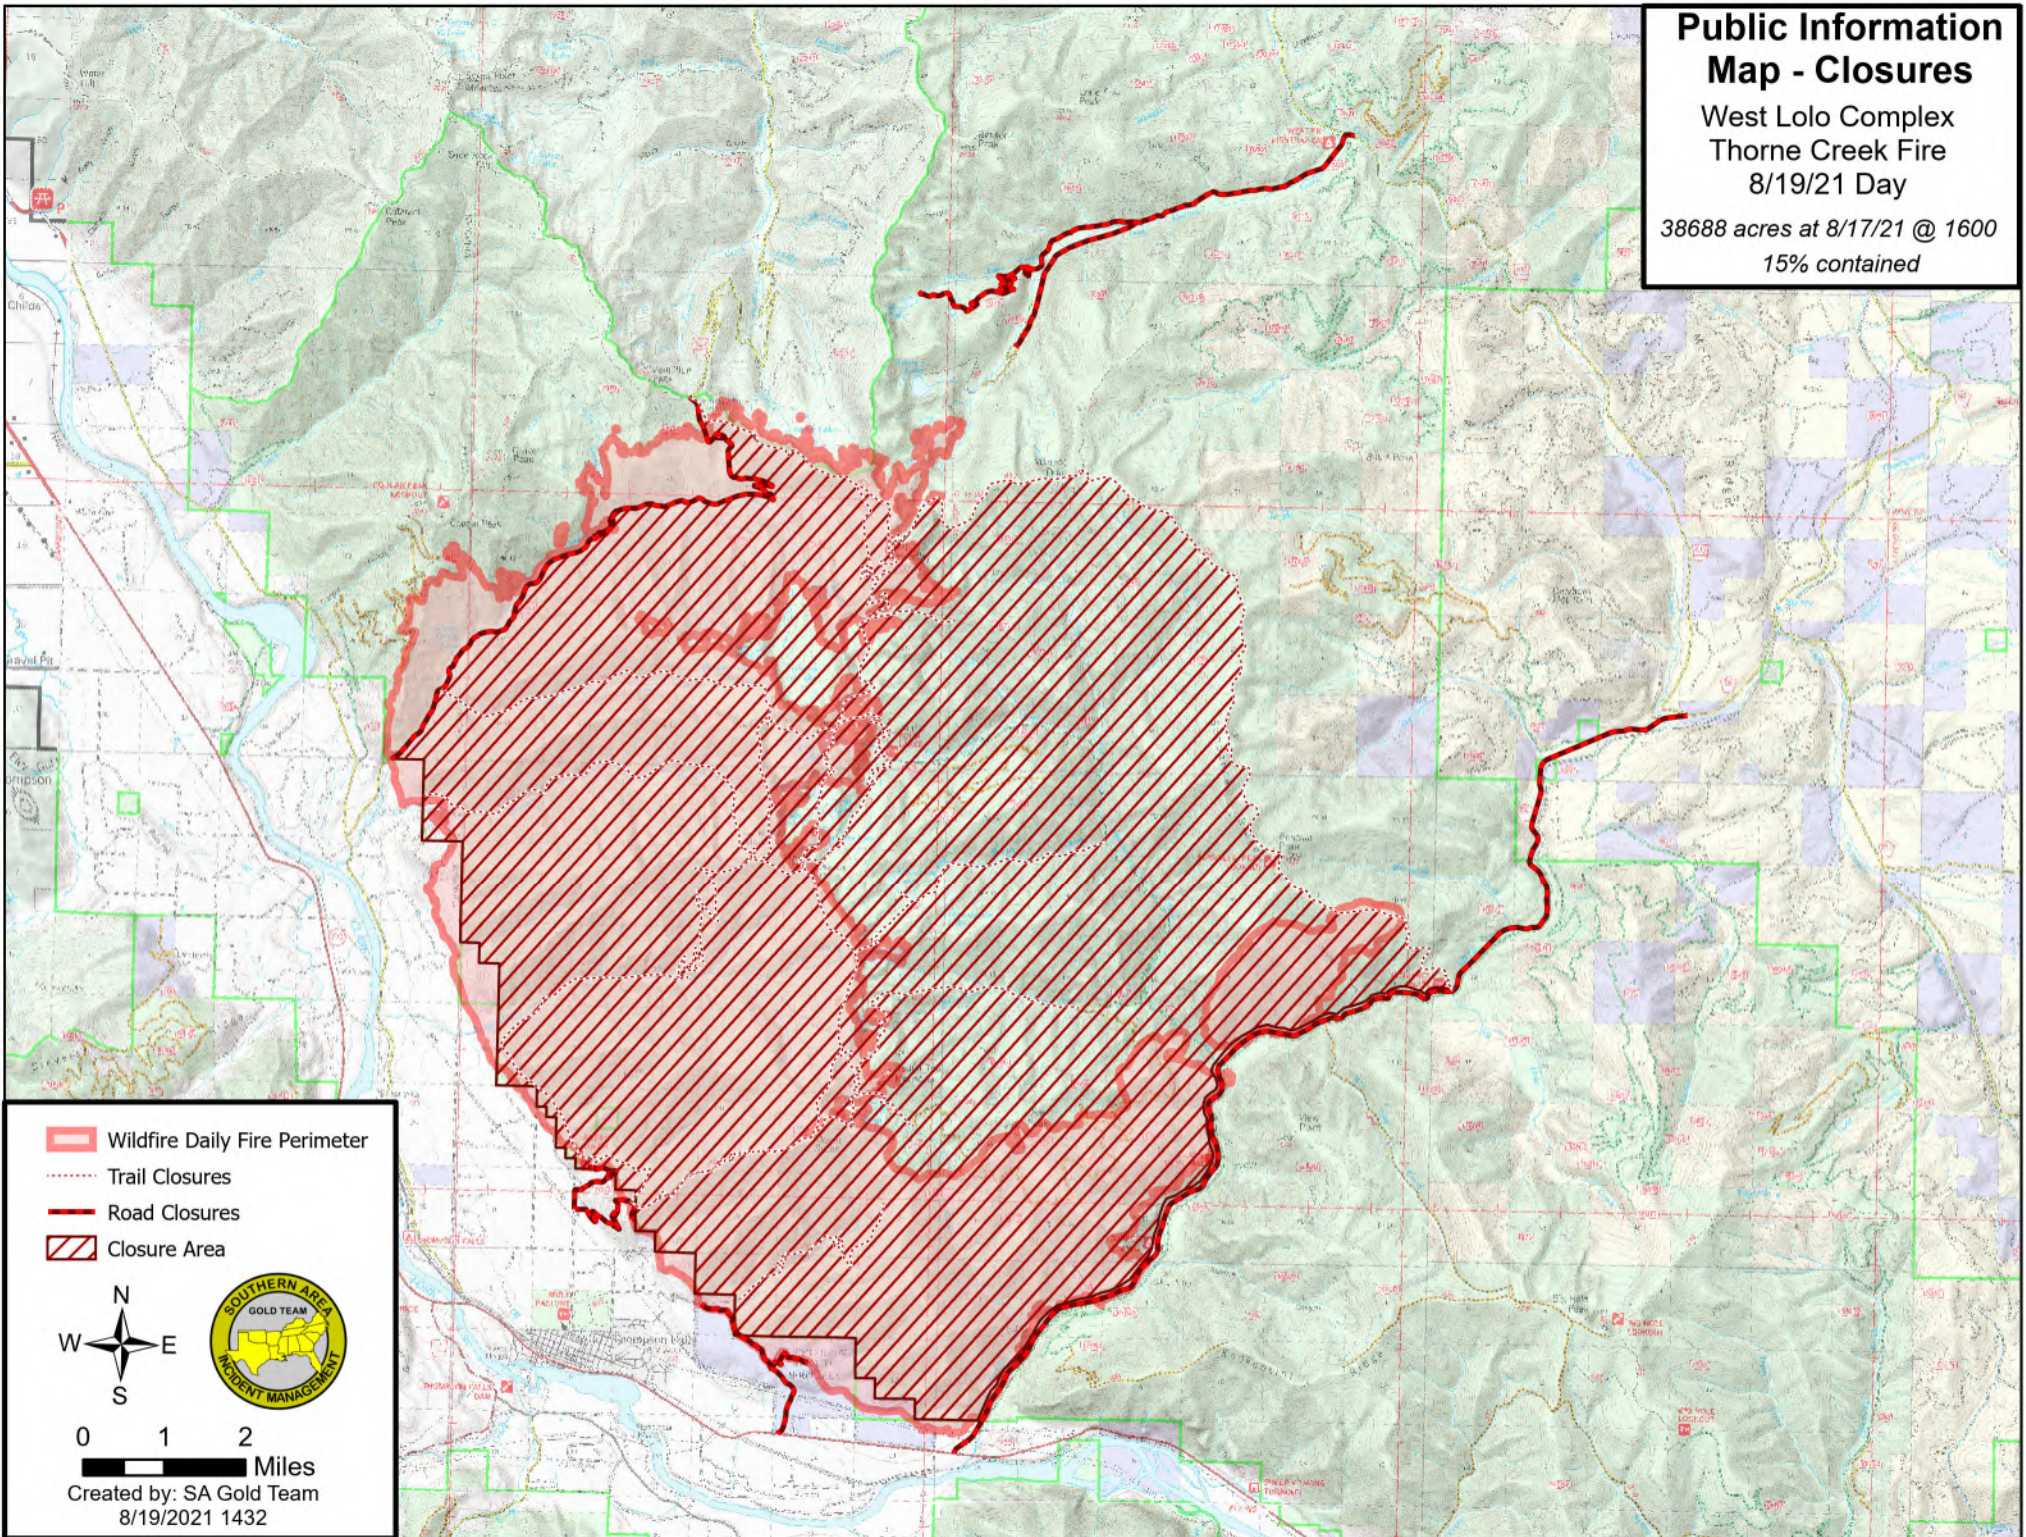

# Public Information Map - Closures

West Lolo Complex  
Thorne Creek Fire  
8/19/21 Day

38688 acres at 8/17/21 @ 1600  
15% contained

- Wildfire Daily Fire Perimeter
- Trail Closures
- Road Closures
- Closure Area

0 1 2  
Miles

Created by: SA Gold Team  
8/19/2021 1432