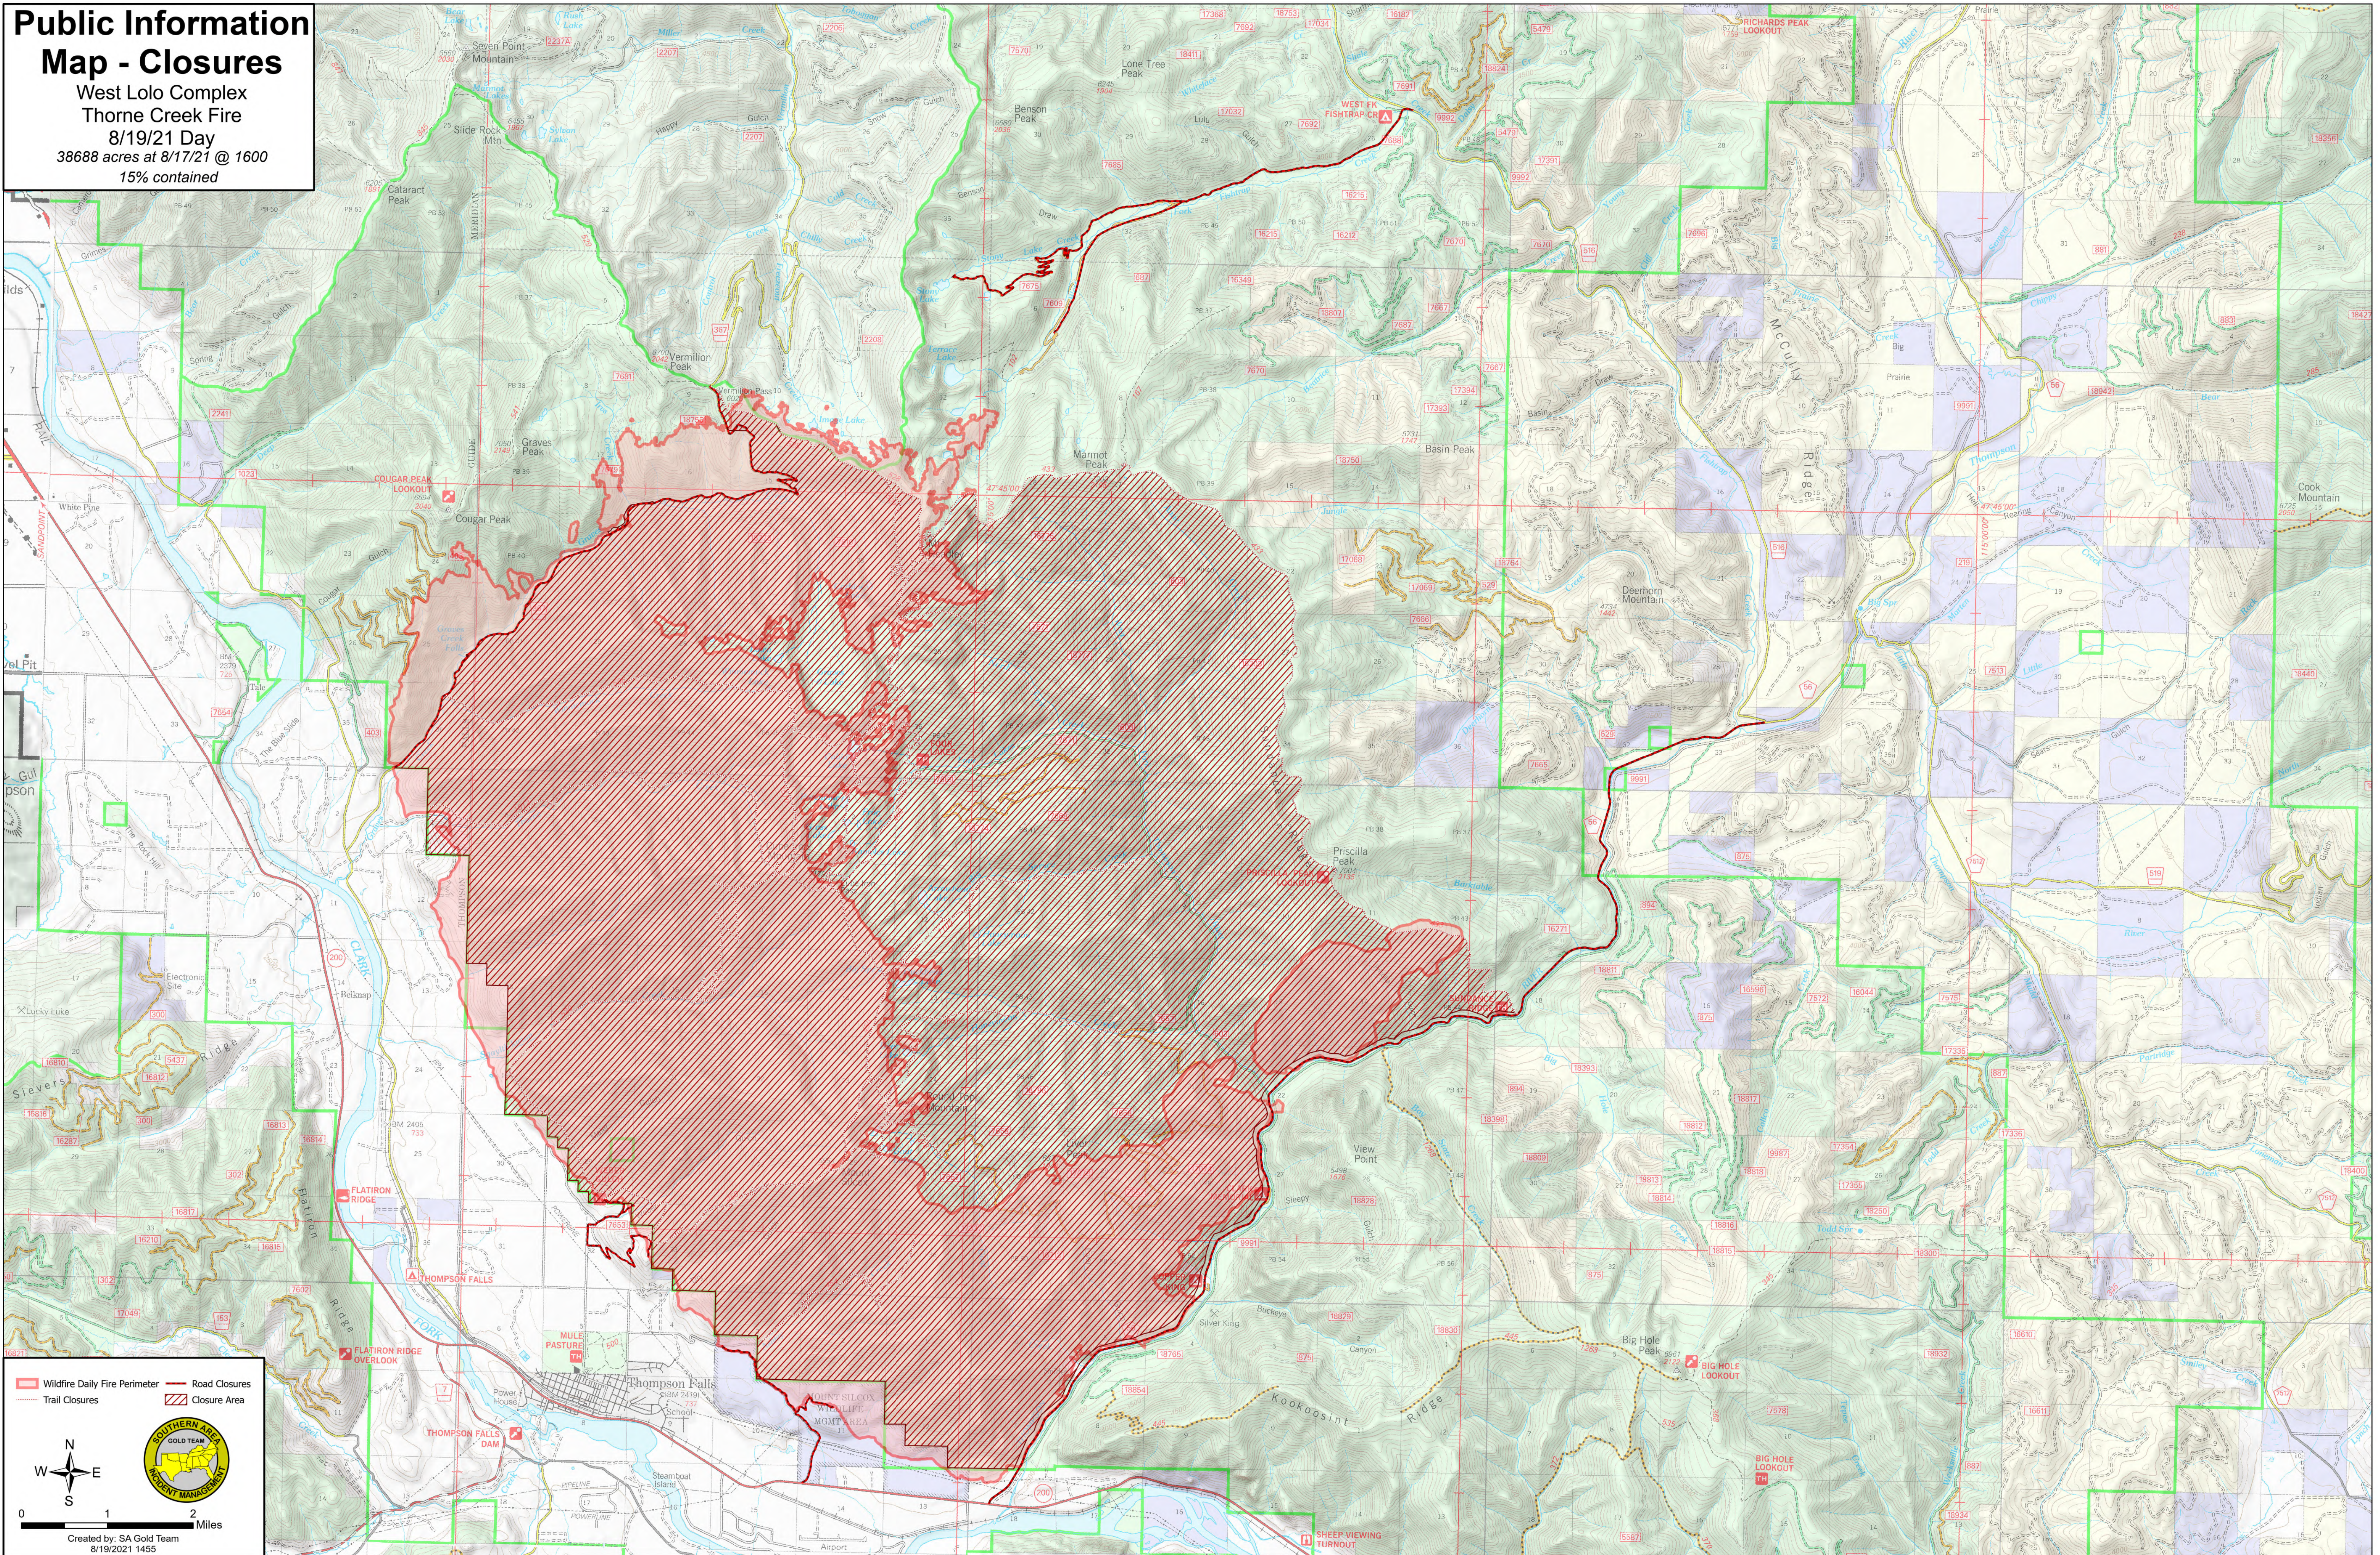

Public Information Map - Closures

West Lolo Complex
Thorne Creek Fire
8/19/21 Day
38688 acres at 8/17/21 @ 1600
15% contained

Legend:

- Wildfire Daily Fire Perimeter (Red line)
- Road Closures (Red dashed line)
- Trail Closures (Red dotted line)
- Closure Area (Red hatched area)

Scale: 0 1 2 Miles

Created by: SA Gold Team
8/19/2021 1455