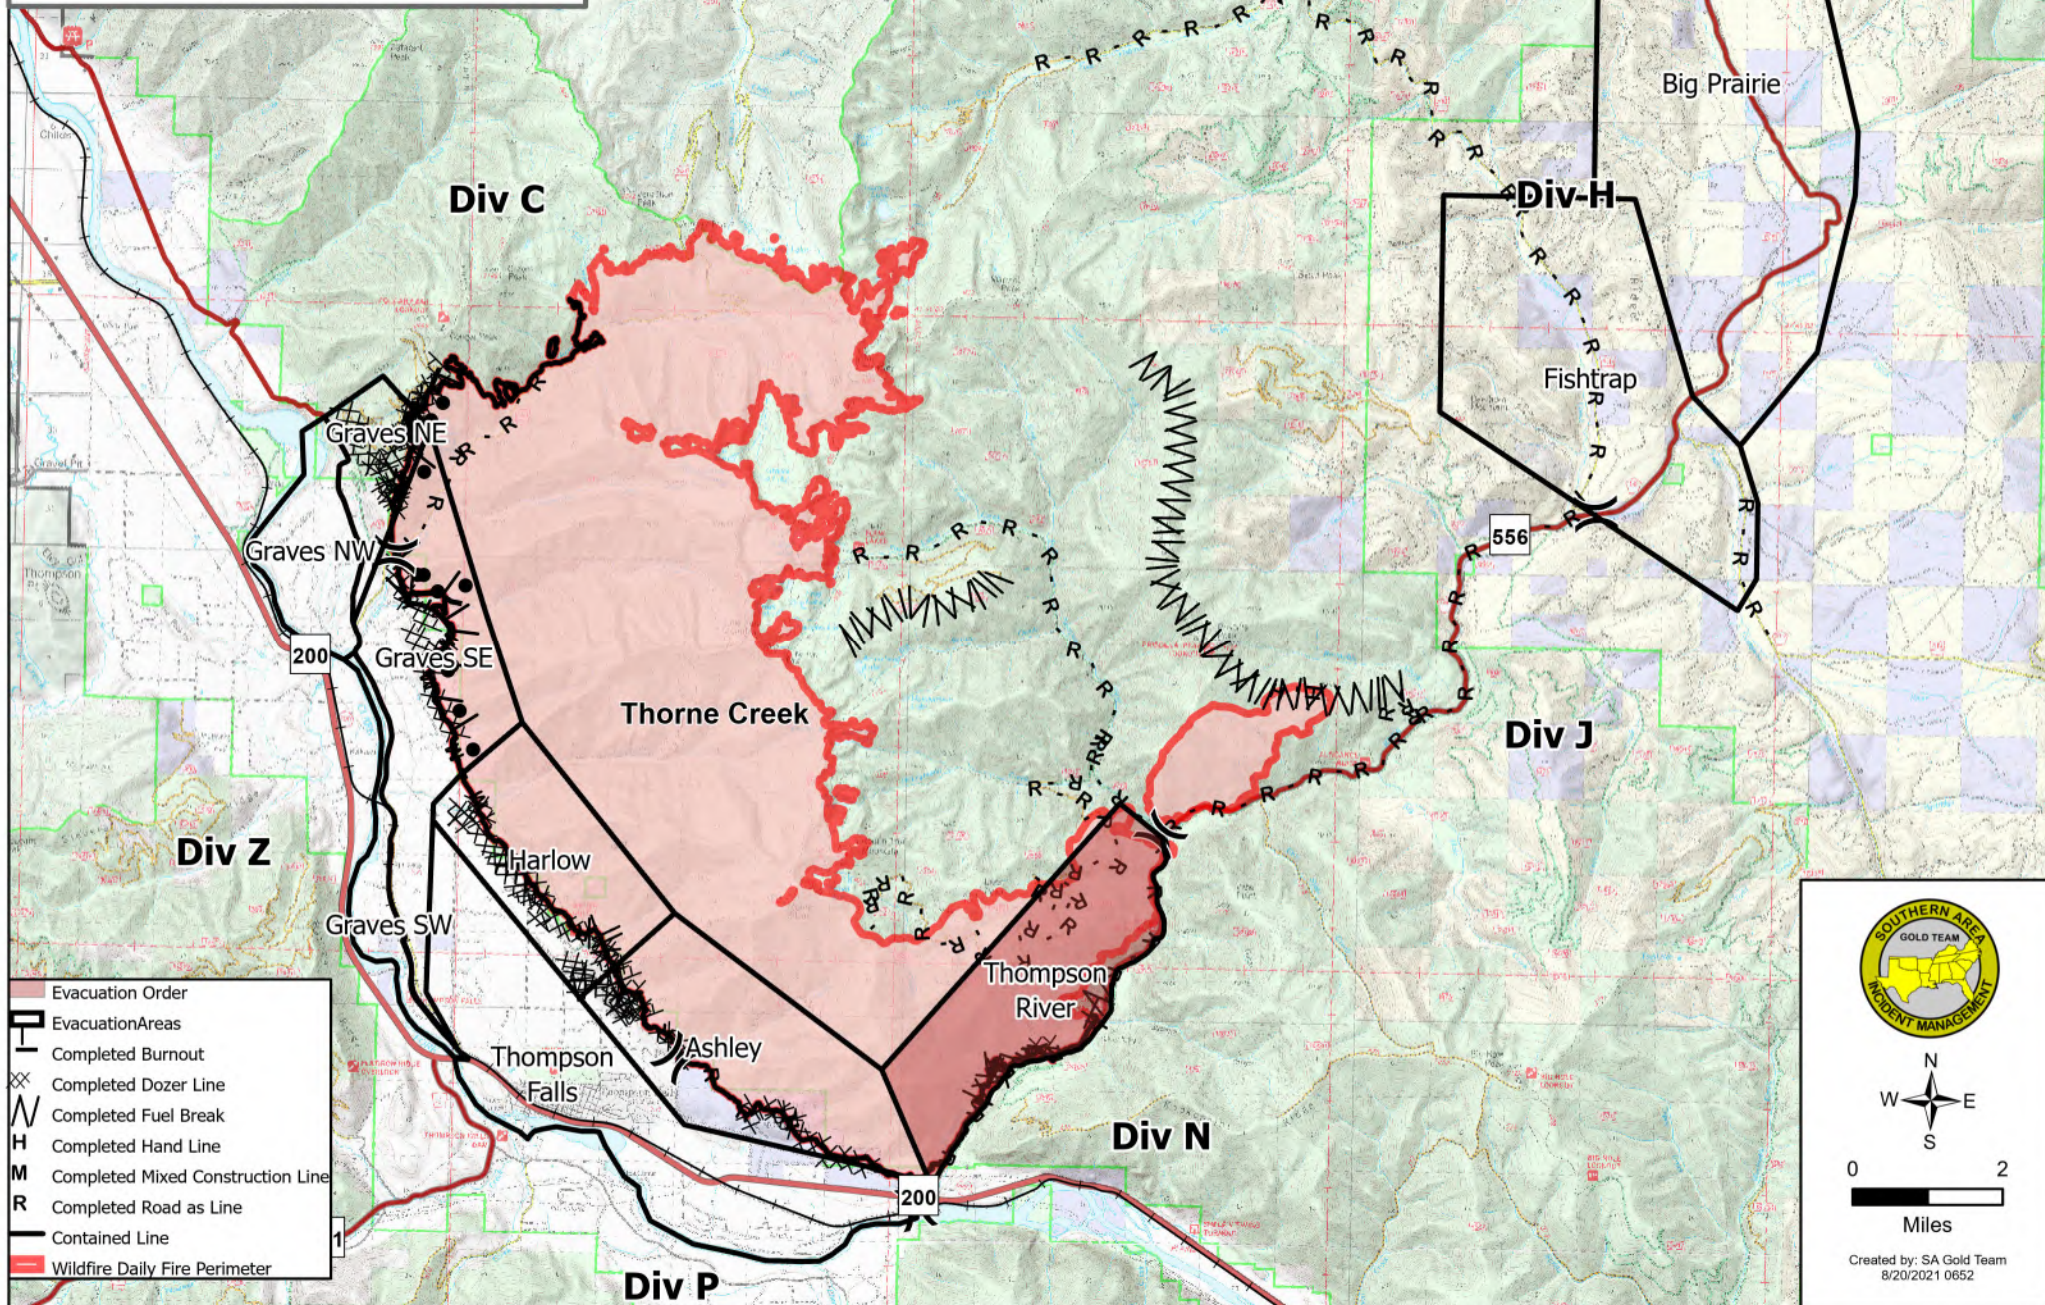

# Public Information Map

West Lolo Complex  
Thorne Creek Fire  
8/20/2021 Day

38688 acres at 8/17/21 @ 1600  
21% contained

- Evacuation Order
- Evacuation Areas
- Completed Burnout
- Completed Dozer Line
- Completed Fuel Break
- Completed Hand Line
- Completed Mixed Construction Line
- Completed Road as Line
- Contained Line
- Wildfire Daily Fire Perimeter

N  
W E  
S

0 2  
Miles

Created by: SA Gold Team  
8/20/2021 0652