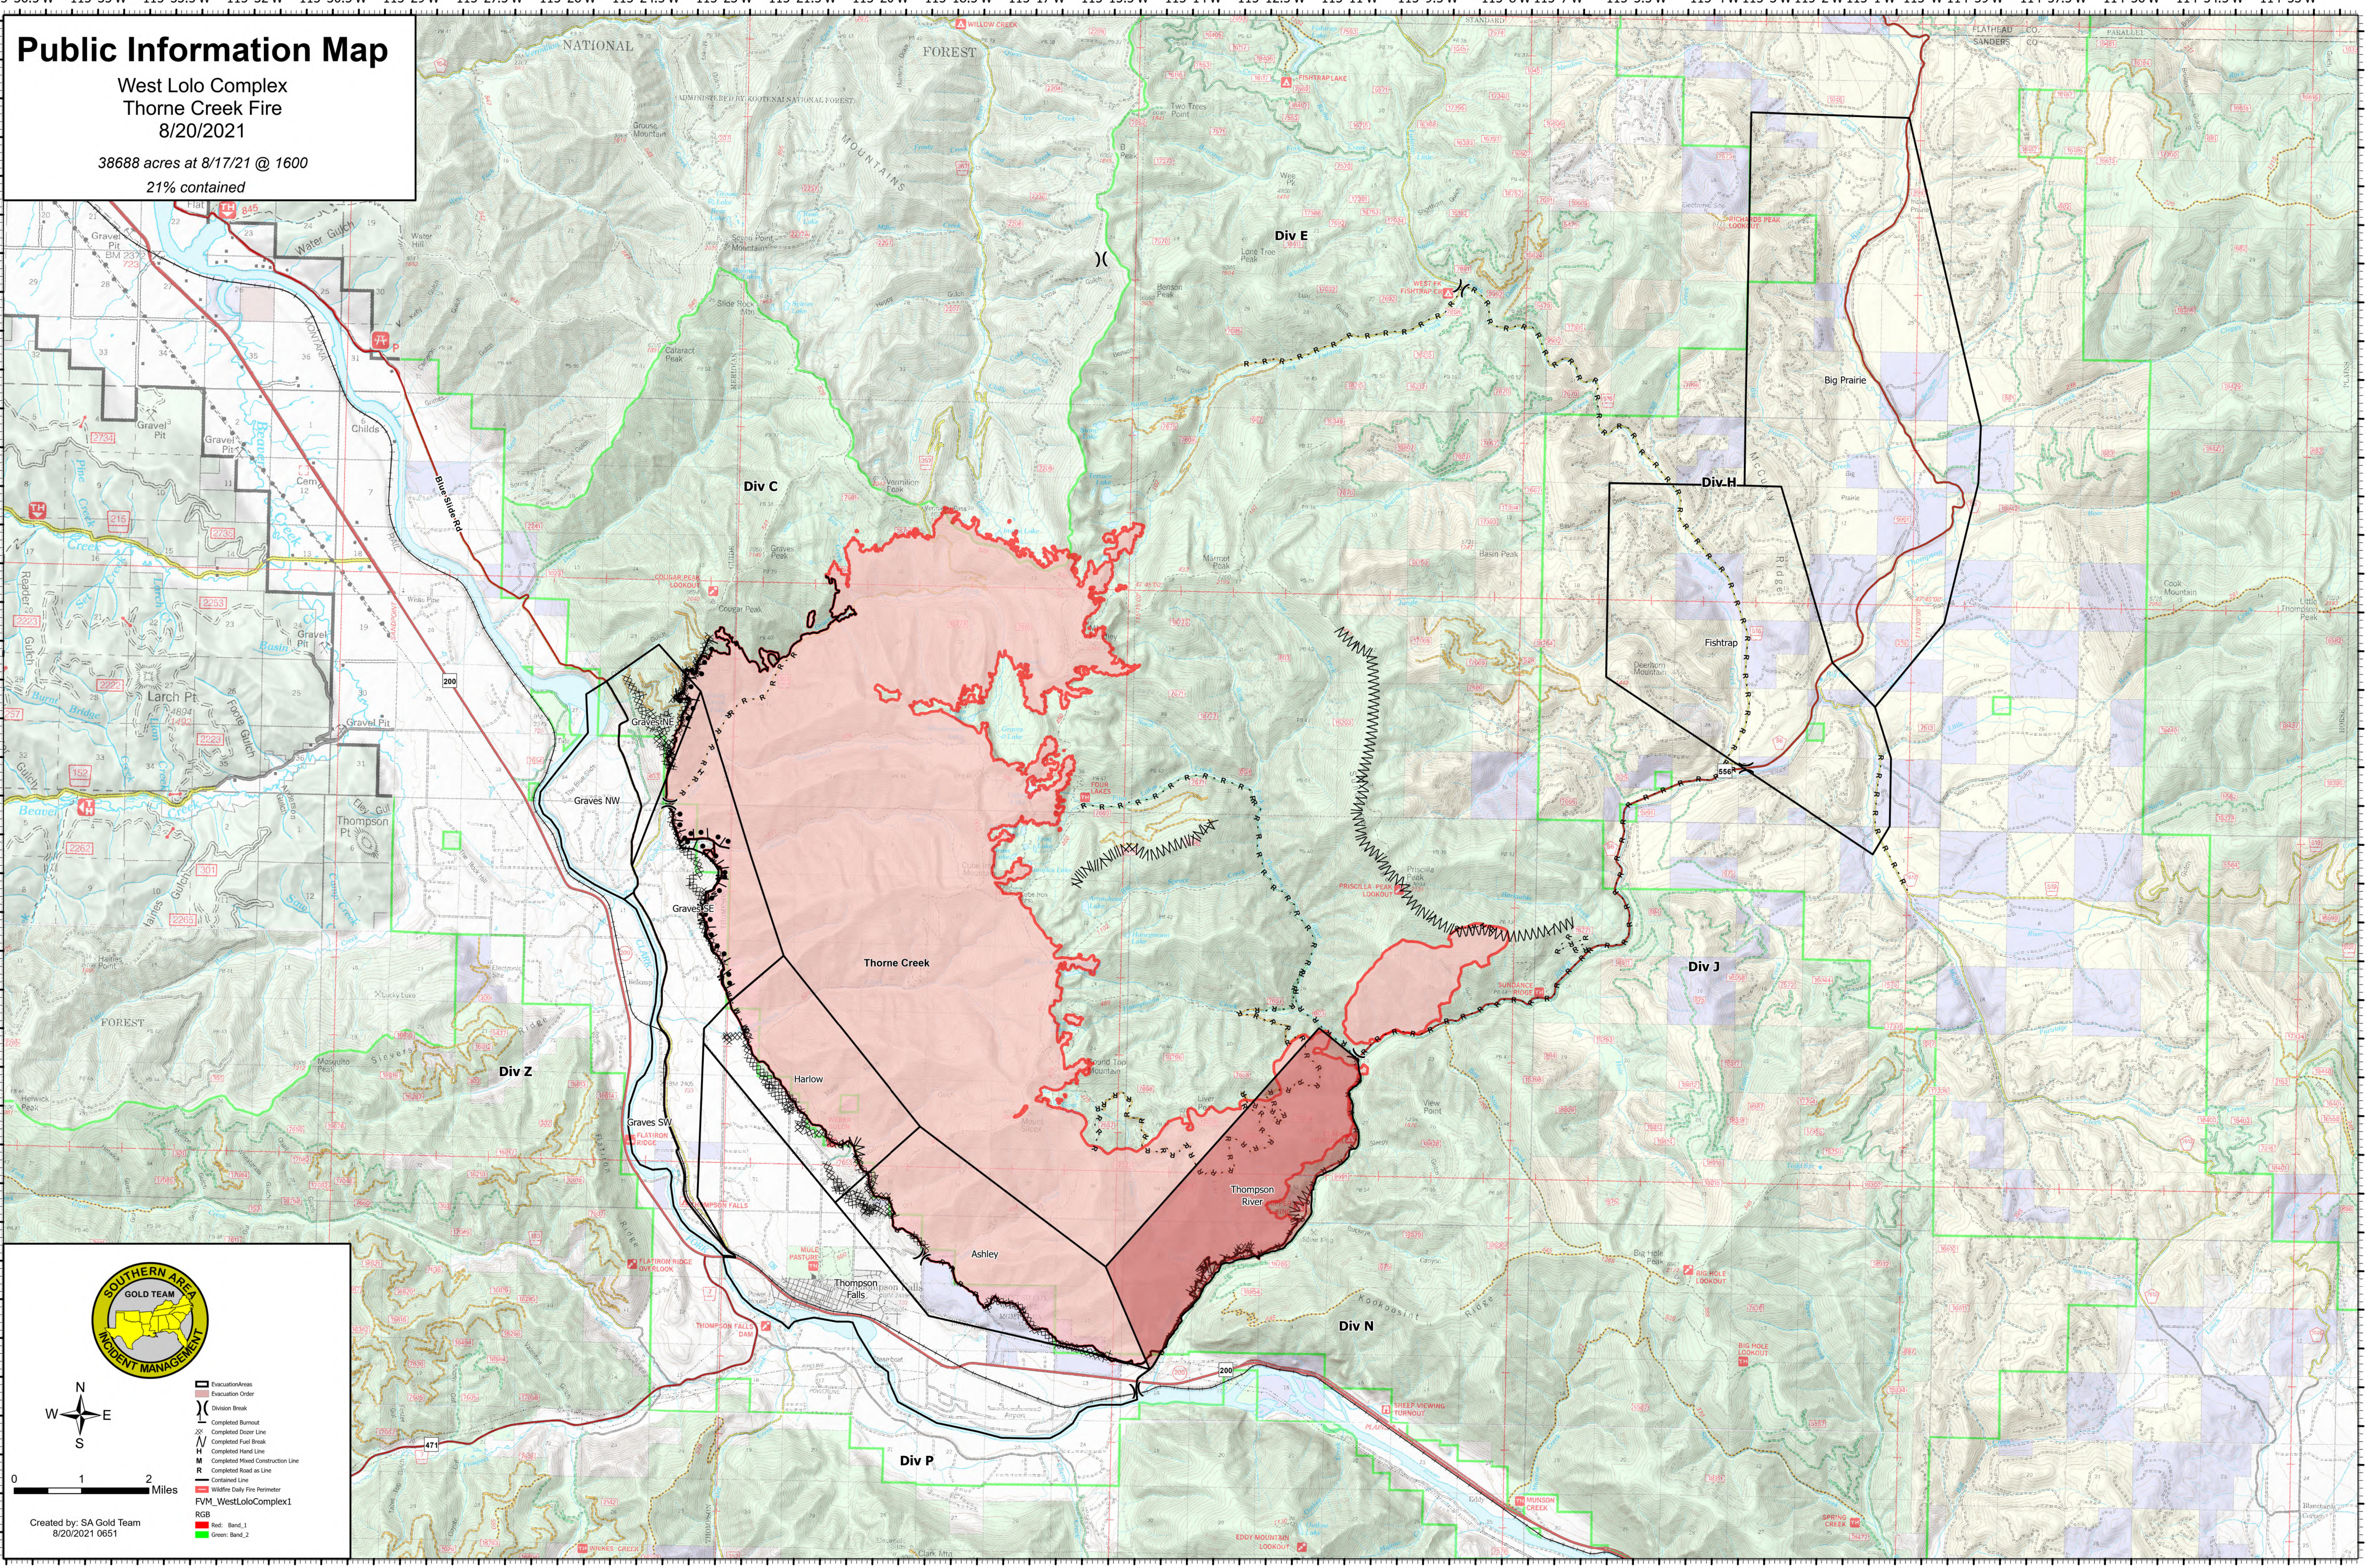

Public Information Map

West Lolo Complex
Thorne Creek Fire
8/20/2021

38688 acres at 8/17/21 @ 1600
21% contained

Legend

- Evacuation Area
- Evacuation Order
- Division Break
- Completed Burnout
- Completed Ditch Line
- Completed Fuel Break
- Completed Hand Line
- Completed Mixed Construction Line
- Completed Road as Line
- Contained Line
- Wildfire Daily Fire Perimeter
- FVM_WestLoloComplex1
- RGB
- Red: Band_1
- Green: Band_2

Created by: SA Gold Team
8/20/2021 0651