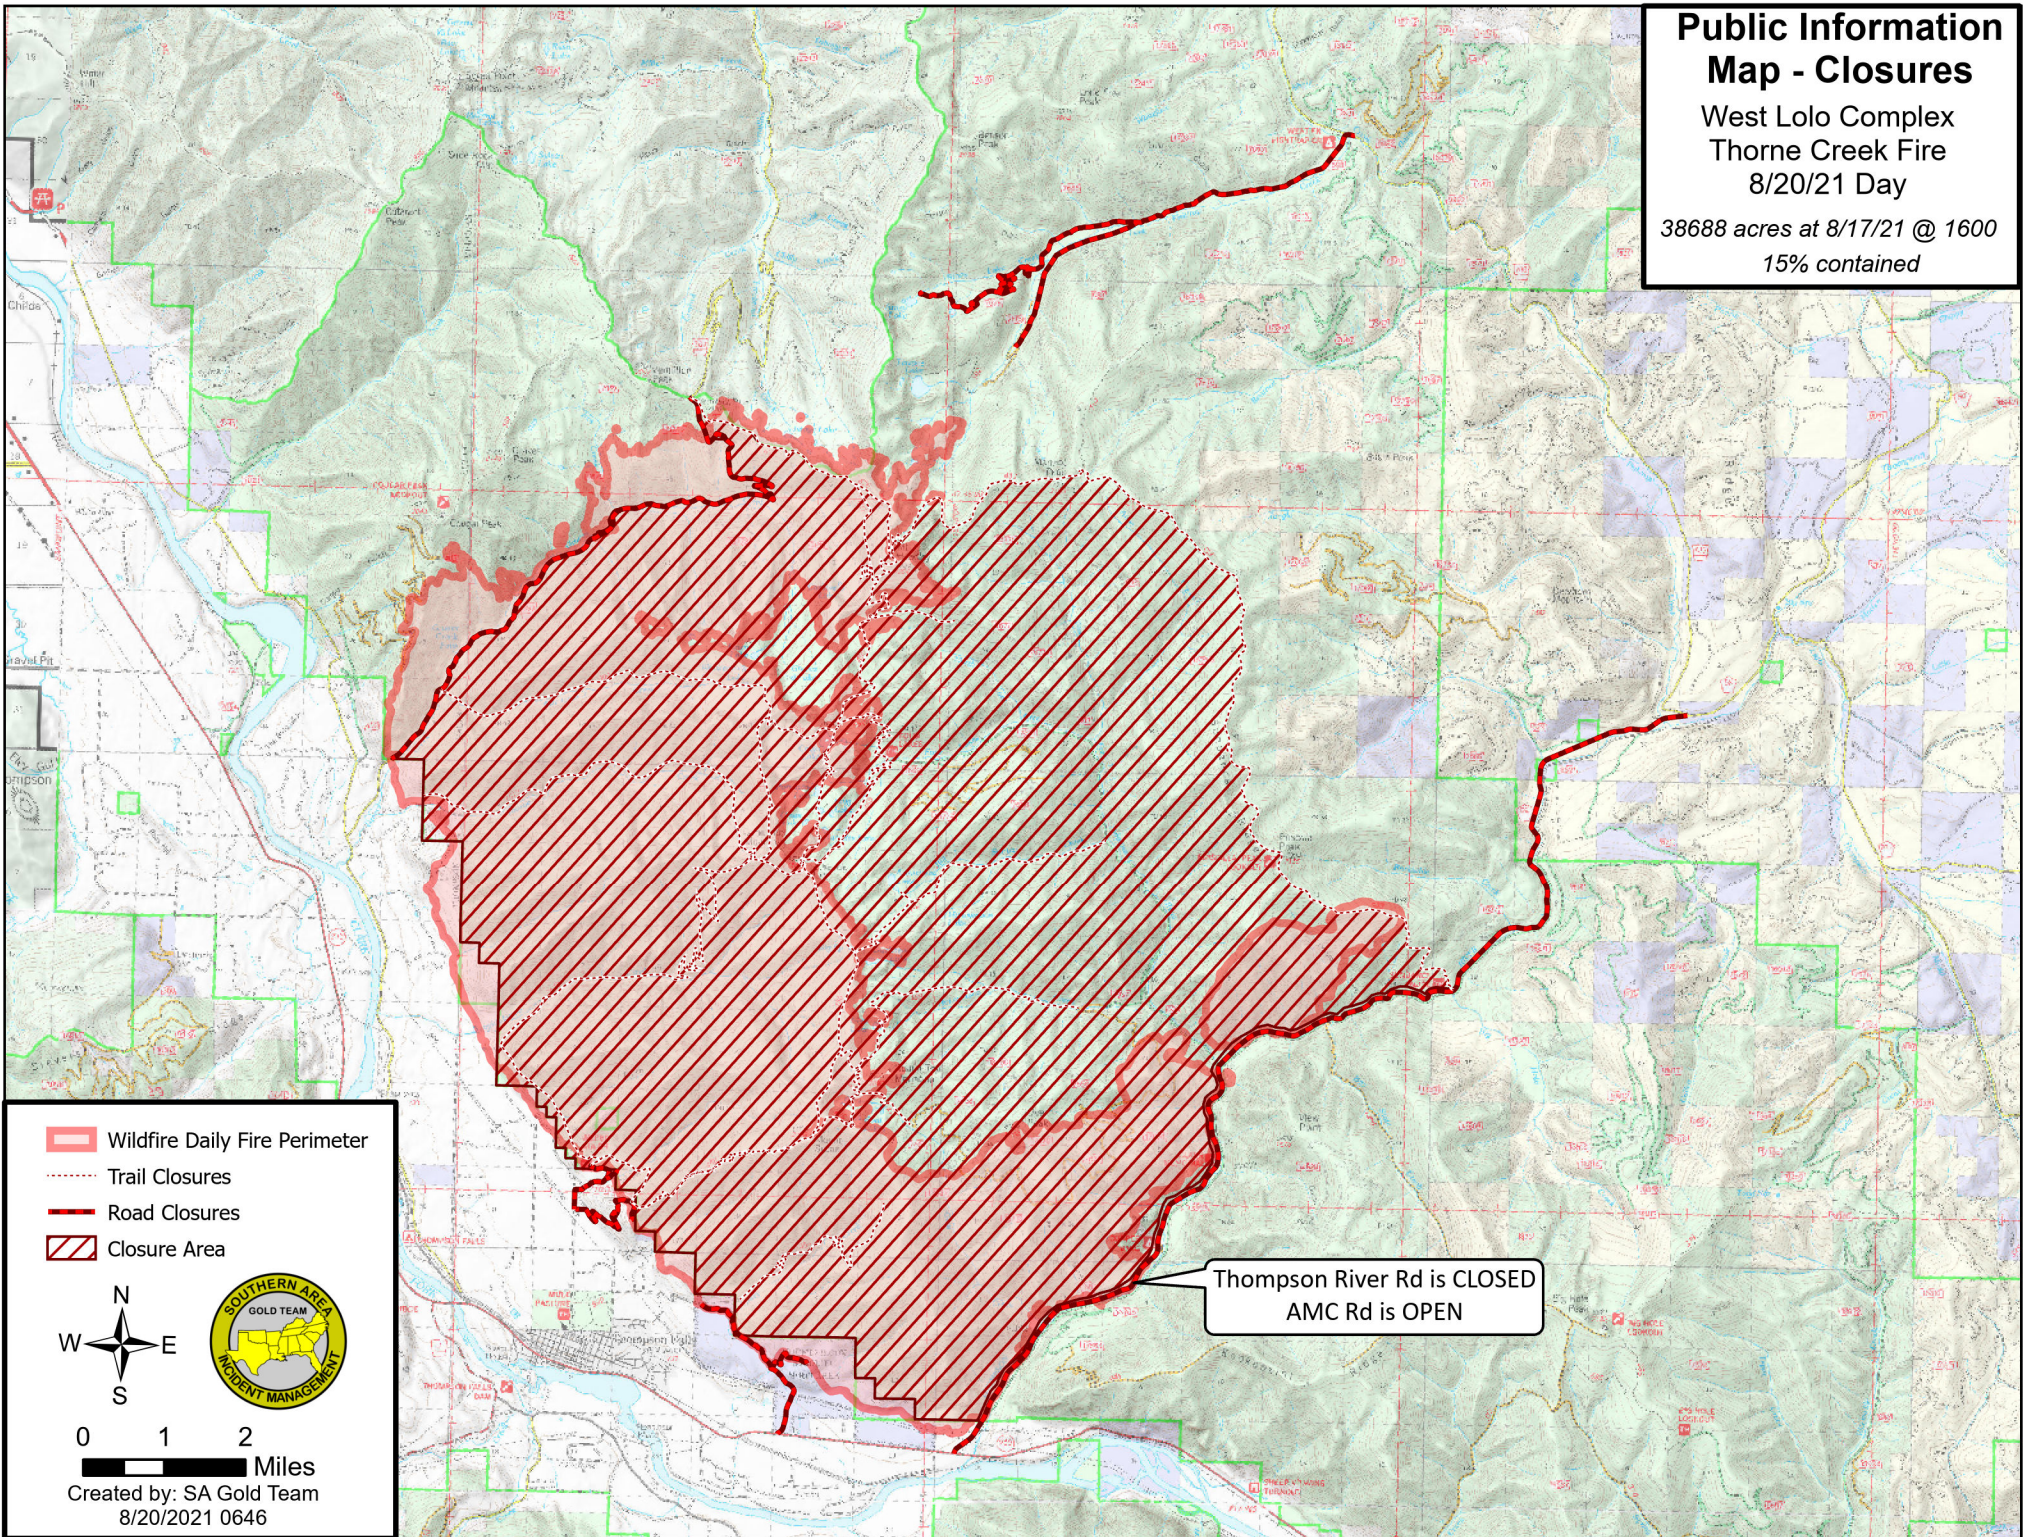

# Public Information Map - Closures

West Lolo Complex  
Thorne Creek Fire  
8/20/21 Day

38688 acres at 8/17/21 @ 1600  
15% contained

- Wildfire Daily Fire Perimeter
- Trail Closures
- Road Closures
- Closure Area

0 1 2  
Miles

Created by: SA Gold Team  
8/20/2021 0646