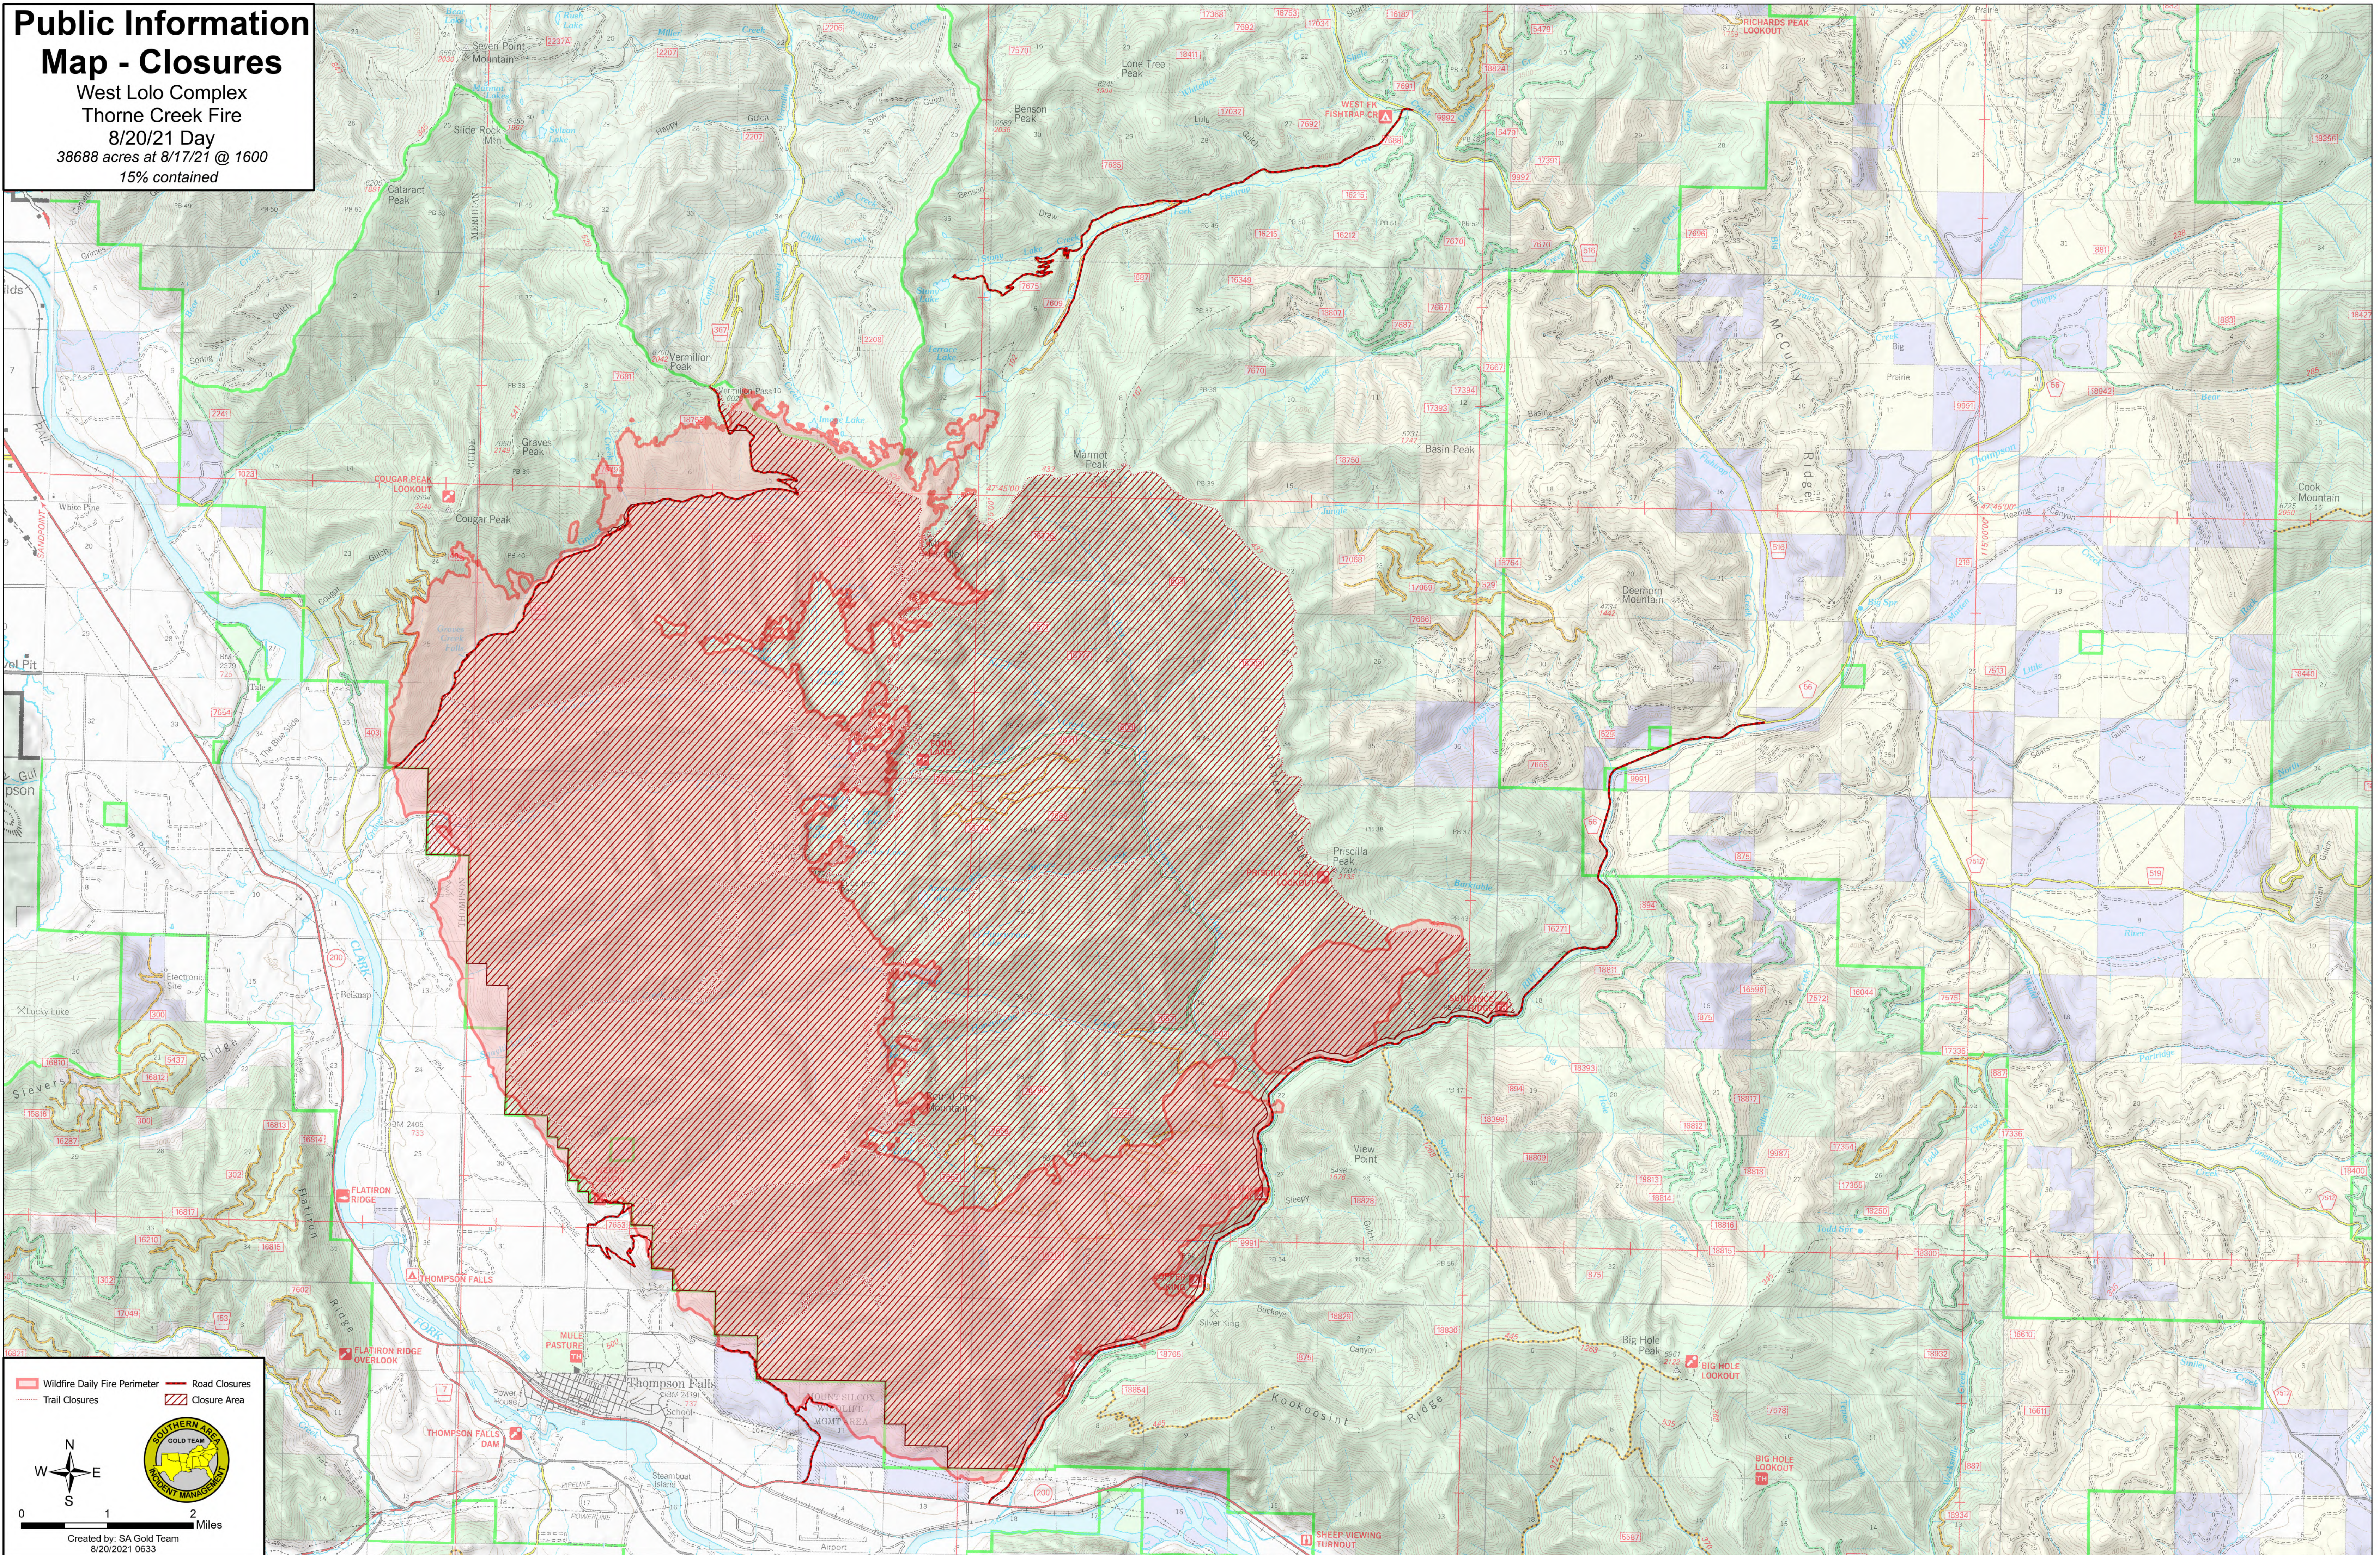

# Public Information Map - Closures

West Lolo Complex  
Thorne Creek Fire  
8/20/21 Day  
38688 acres at 8/17/21 @ 1600  
15% contained

**Legend:**

- Wildfire Daily Fire Perimeter (Red line)
- Road Closures (Red dashed line)
- Trail Closures (Red dotted line)
- Closure Area (Red hatched area)

**Scale:** 0 1 2 Miles

**Created by:** SA Gold Team  
8/20/2021 0633