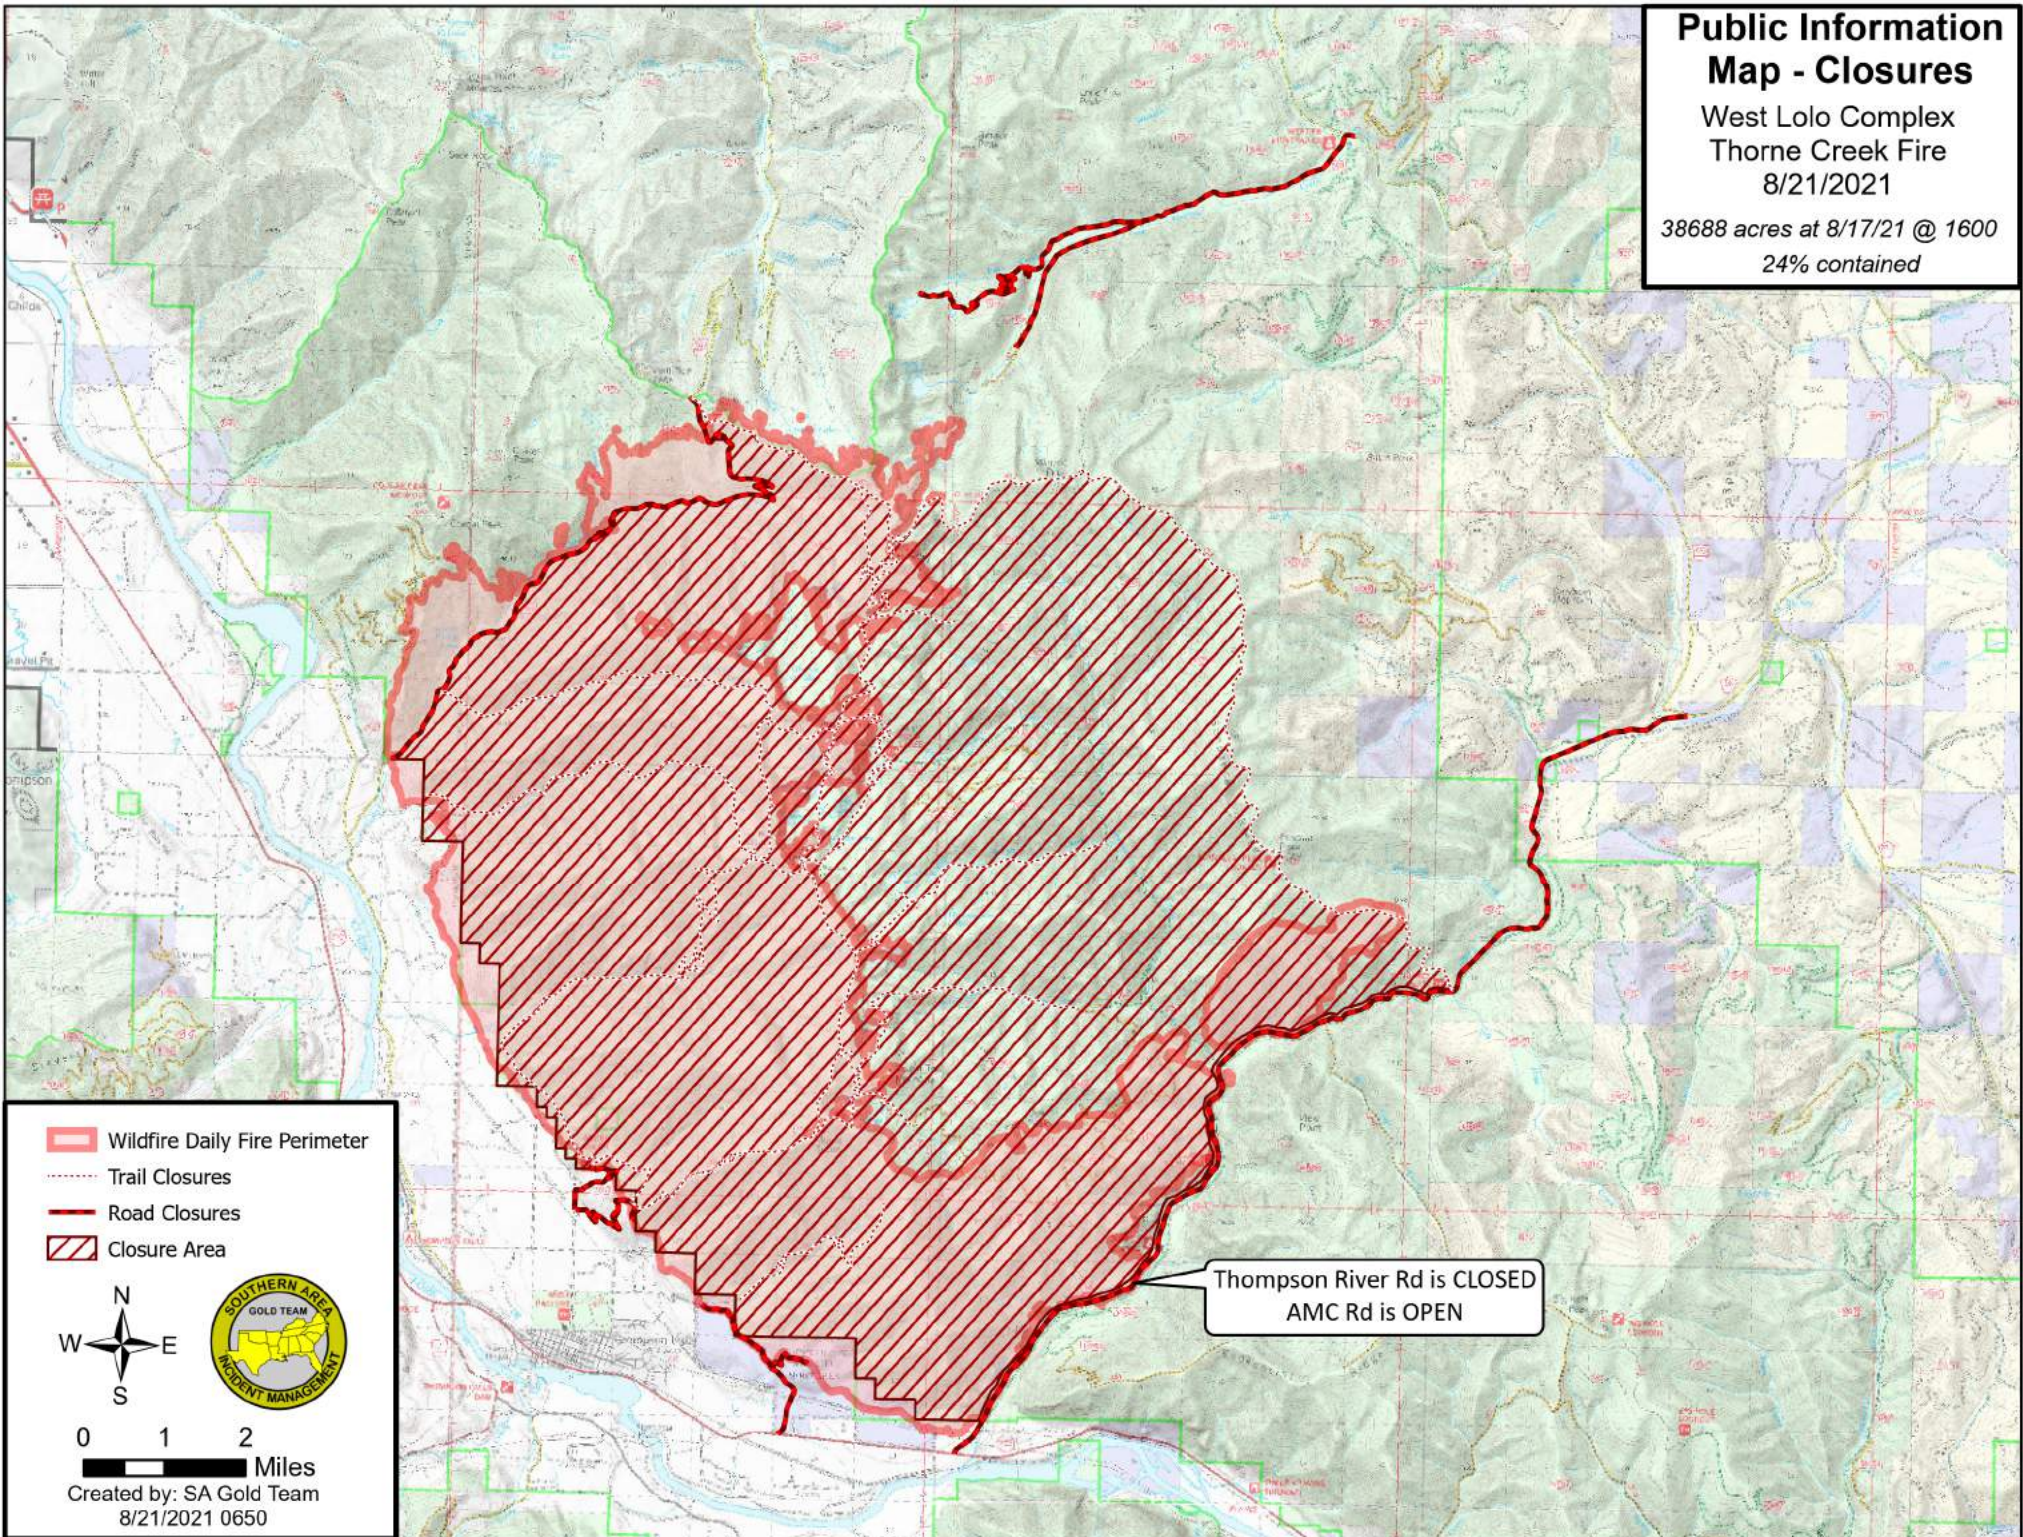

Public Information Map - Closures

West Lolo Complex
Thorne Creek Fire
8/21/2021

38688 acres at 8/17/21 @ 1600
24% contained

- Wildfire Daily Fire Perimeter
- Trail Closures
- Road Closures
- Closure Area

0 1 2
Miles

Created by: SA Gold Team
8/21/2021 0650

Thompson River Rd is CLOSED
AMC Rd is OPEN