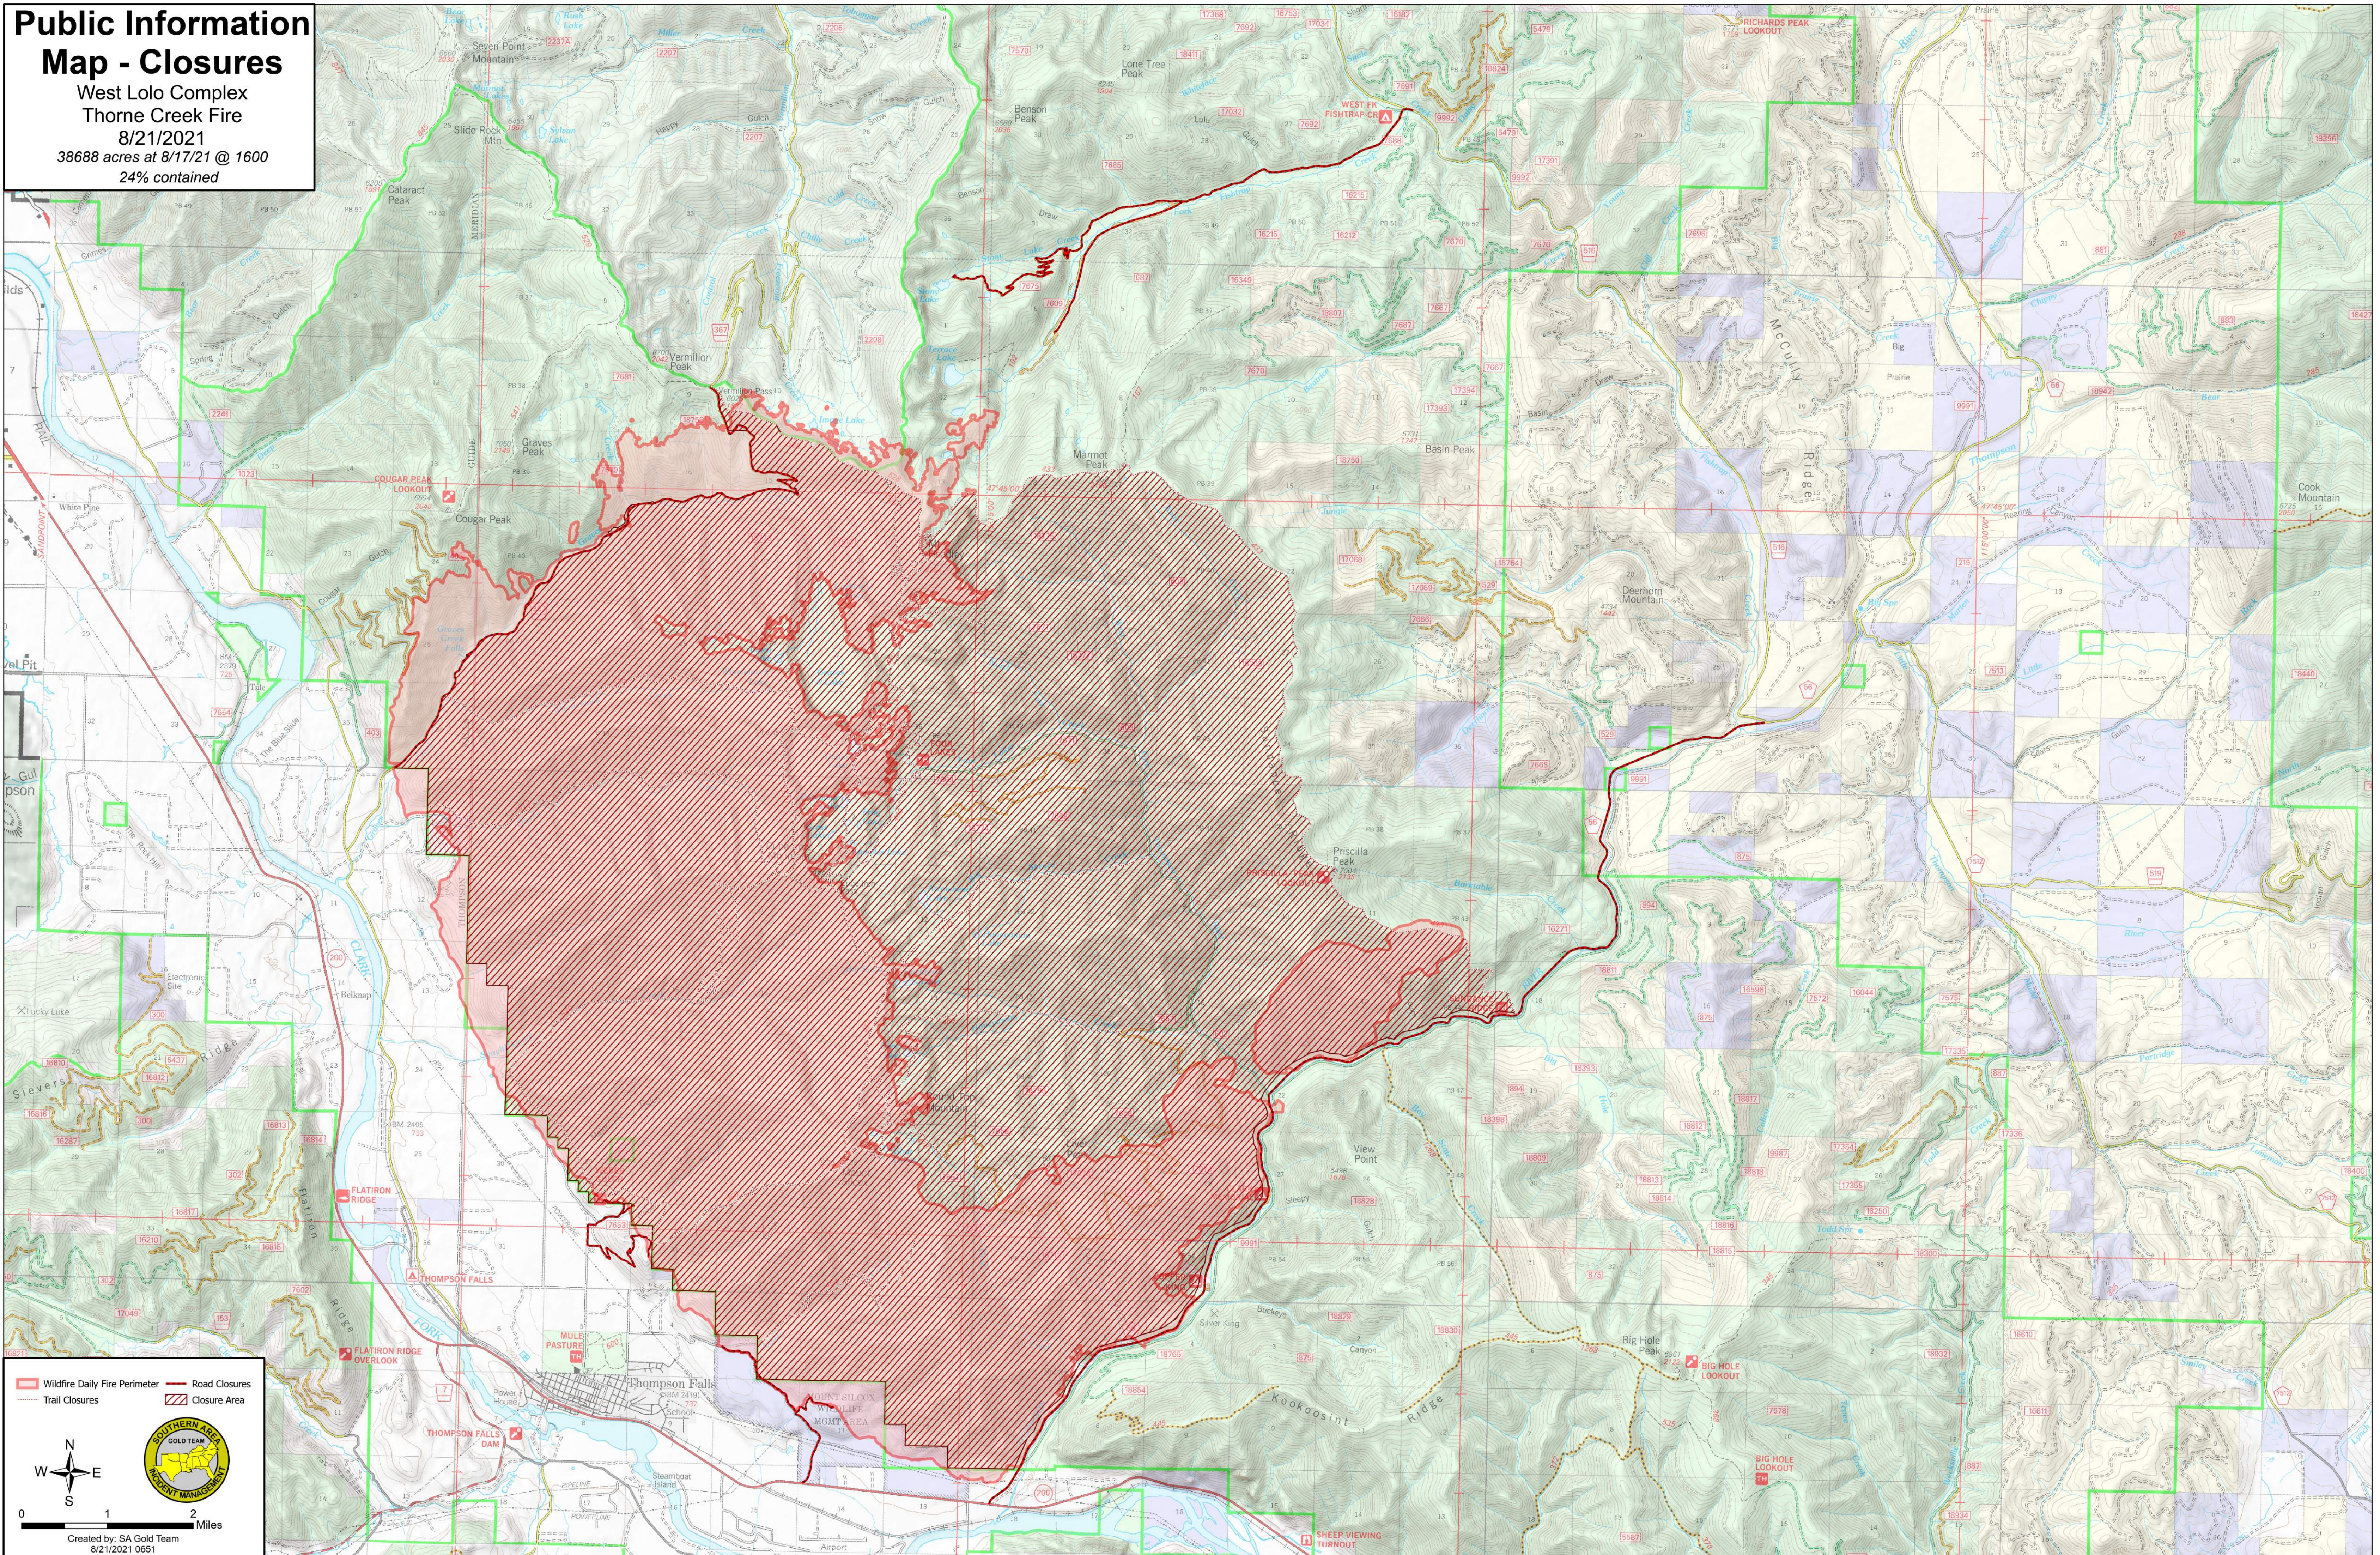

Public Information Map - Closures

West Lolo Complex
Thorne Creek Fire
8/21/2021
38688 acres at 8/17/21 @ 1600
24% contained

Legend:

- Wildfire Daily Fire Perimeter
- Road Closures
- Trail Closures
- Closure Area

Scale: 0 to 2 Miles

Created by: SA Gold Team
8/21/2021 0651