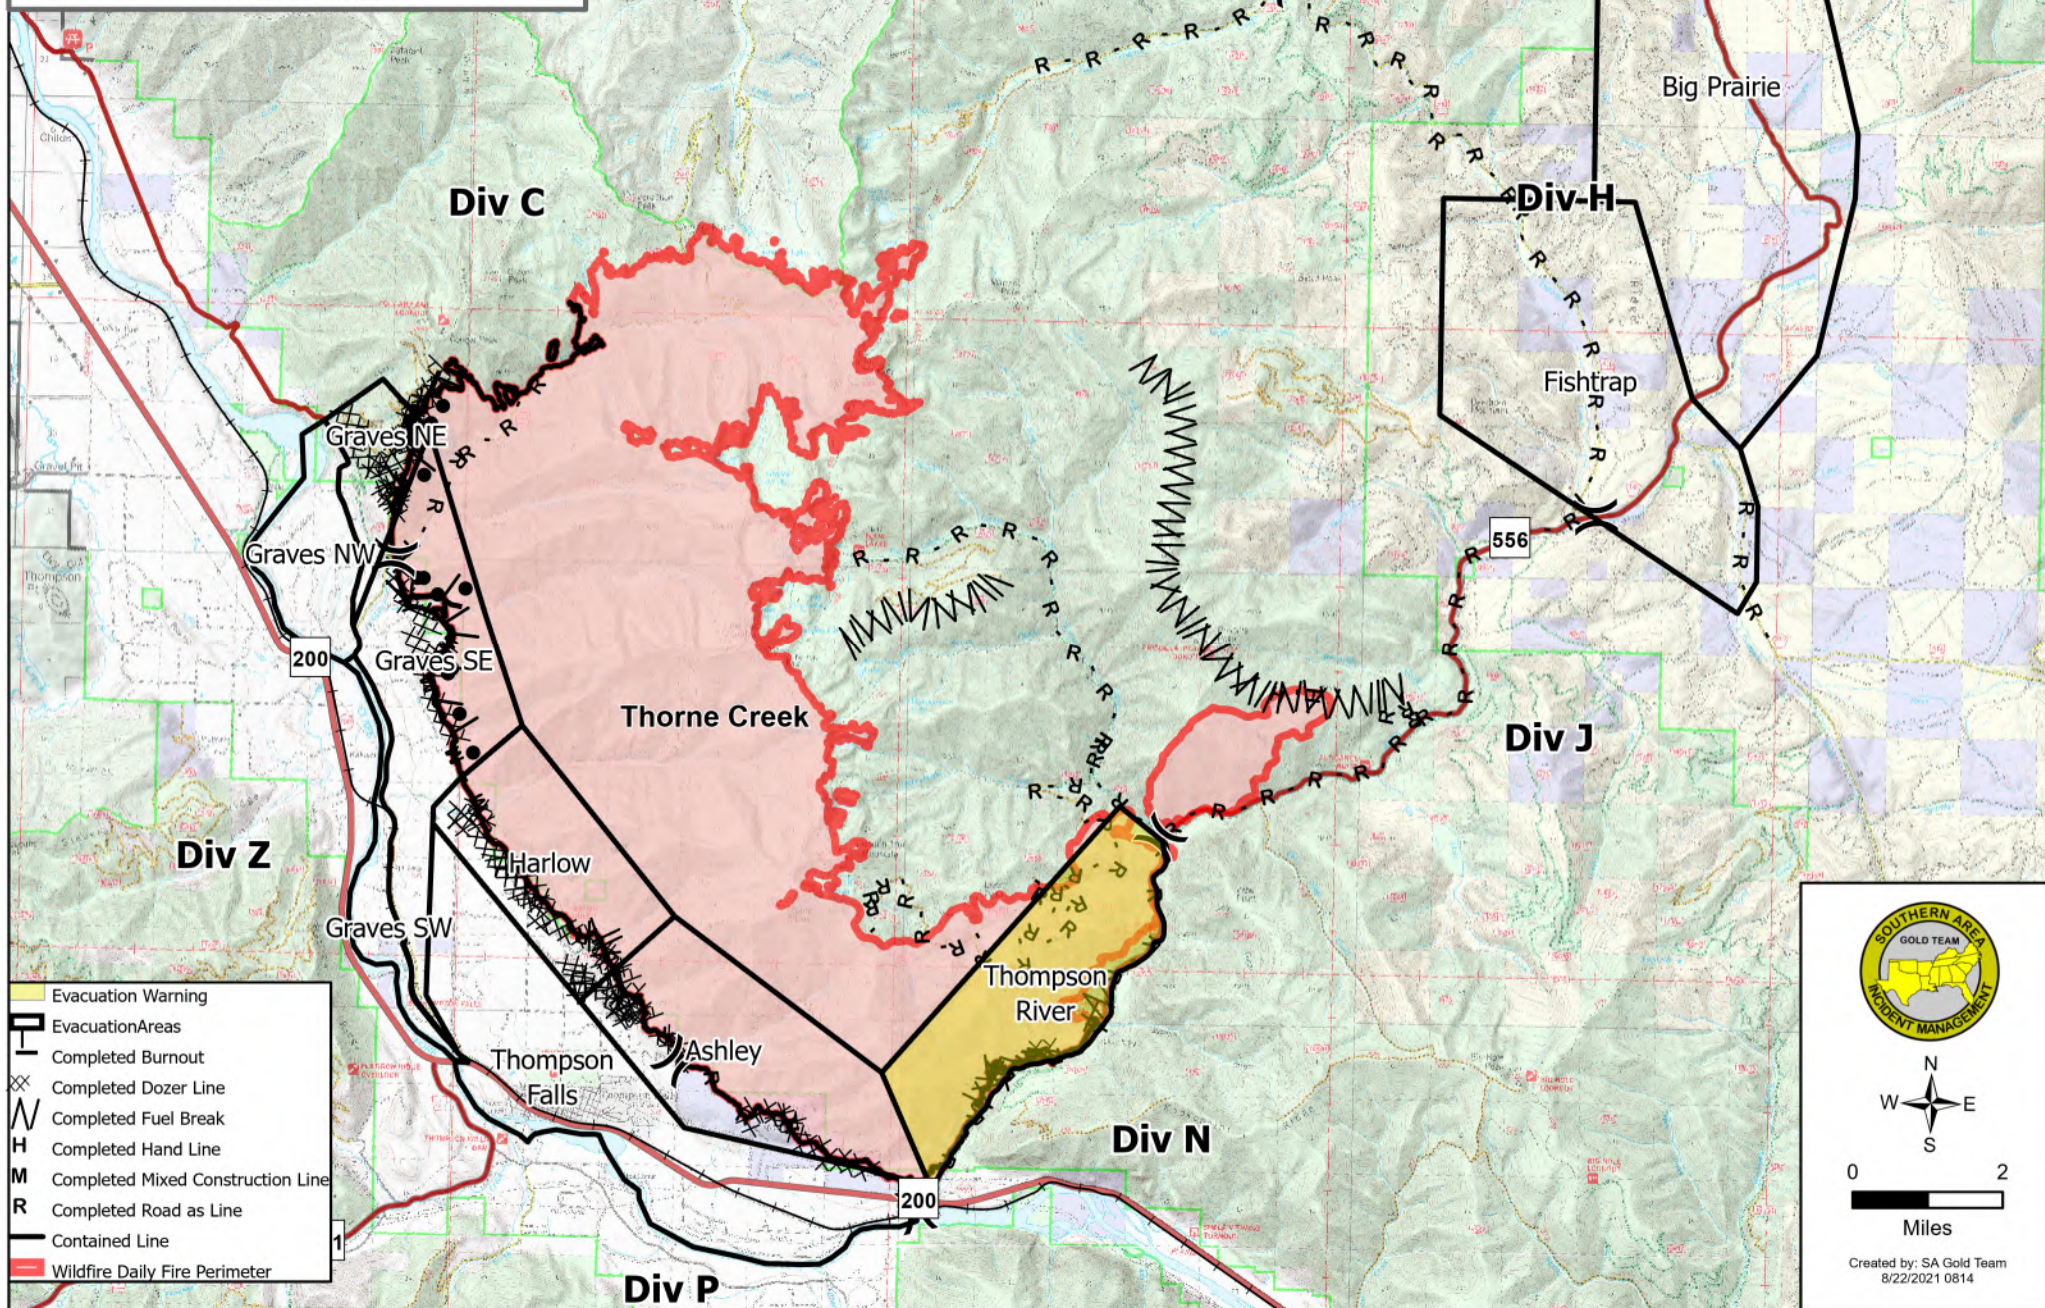

# Public Information Map

West Lolo Complex  
Thorne Creek Fire  
8/22/2021

38688 acres at 8/17/21 @ 1600  
24% contained

- Evacuation Warning
- Evacuation Areas
- Completed Burnout
- Completed Dozer Line
- Completed Fuel Break
- Completed Hand Line
- Completed Mixed Construction Line
- Completed Road as Line
- Contained Line
- Wildfire Daily Fire Perimeter

Miles

Created by: SA Gold Team  
8/22/2021 0814