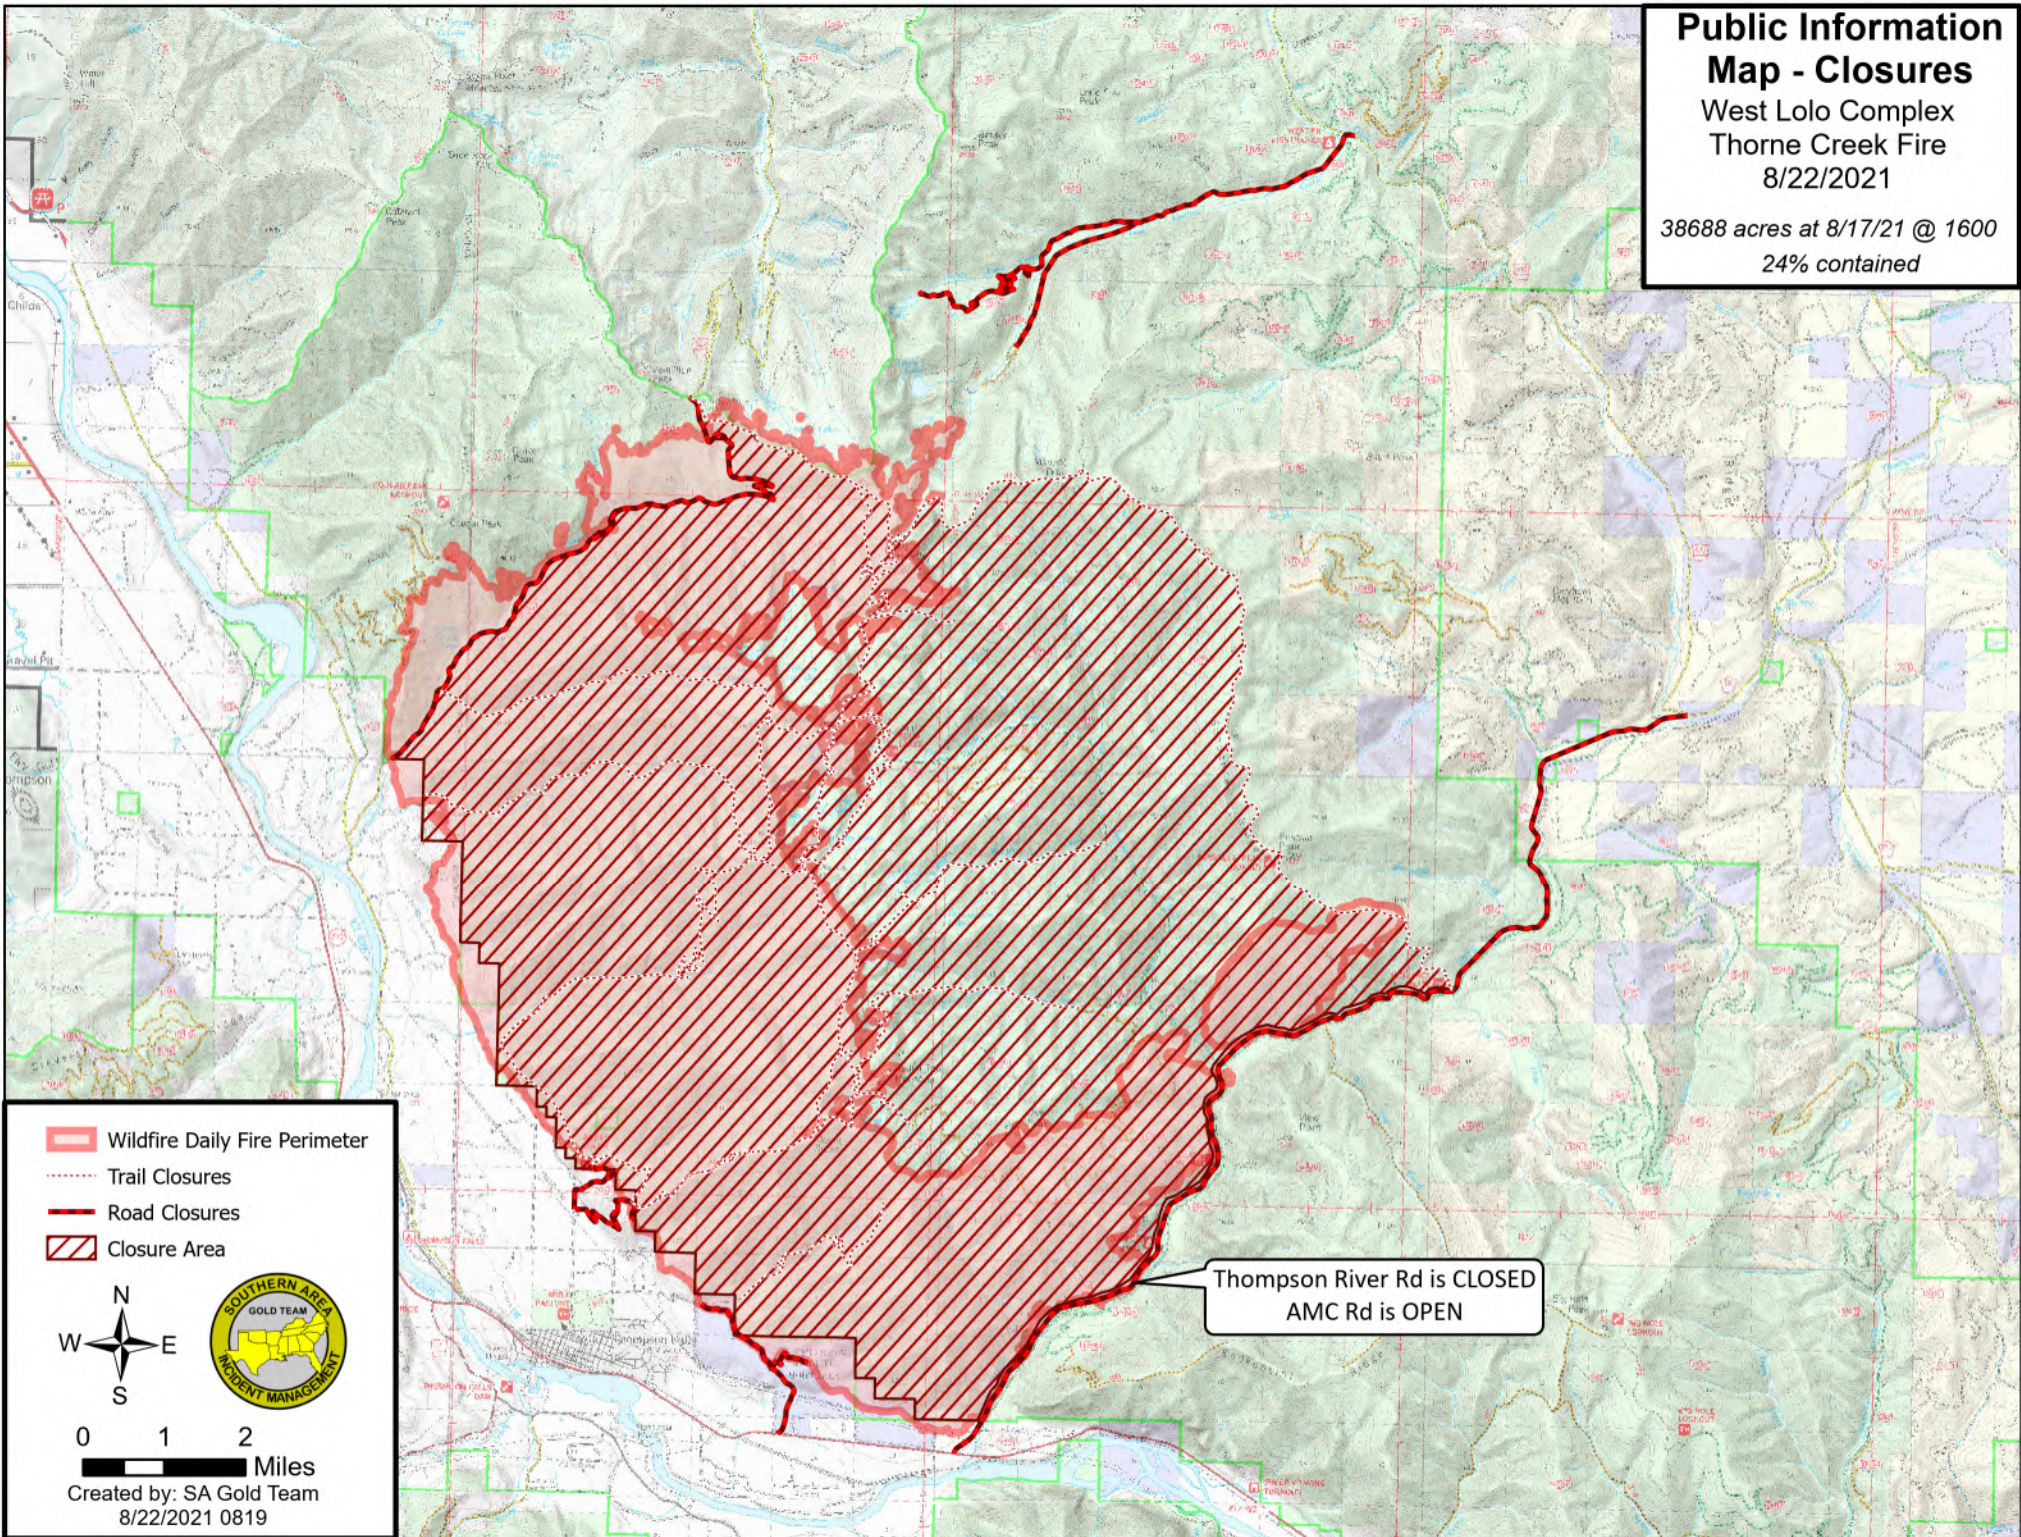

# Public Information Map - Closures

West Lolo Complex  
Thorne Creek Fire  
8/22/2021

38688 acres at 8/17/21 @ 1600  
24% contained

- Wildfire Daily Fire Perimeter
- Trail Closures
- Road Closures
- Closure Area

0 1 2  
Miles

Created by: SA Gold Team  
8/22/2021 0819

Thompson River Rd is CLOSED  
AMC Rd is OPEN