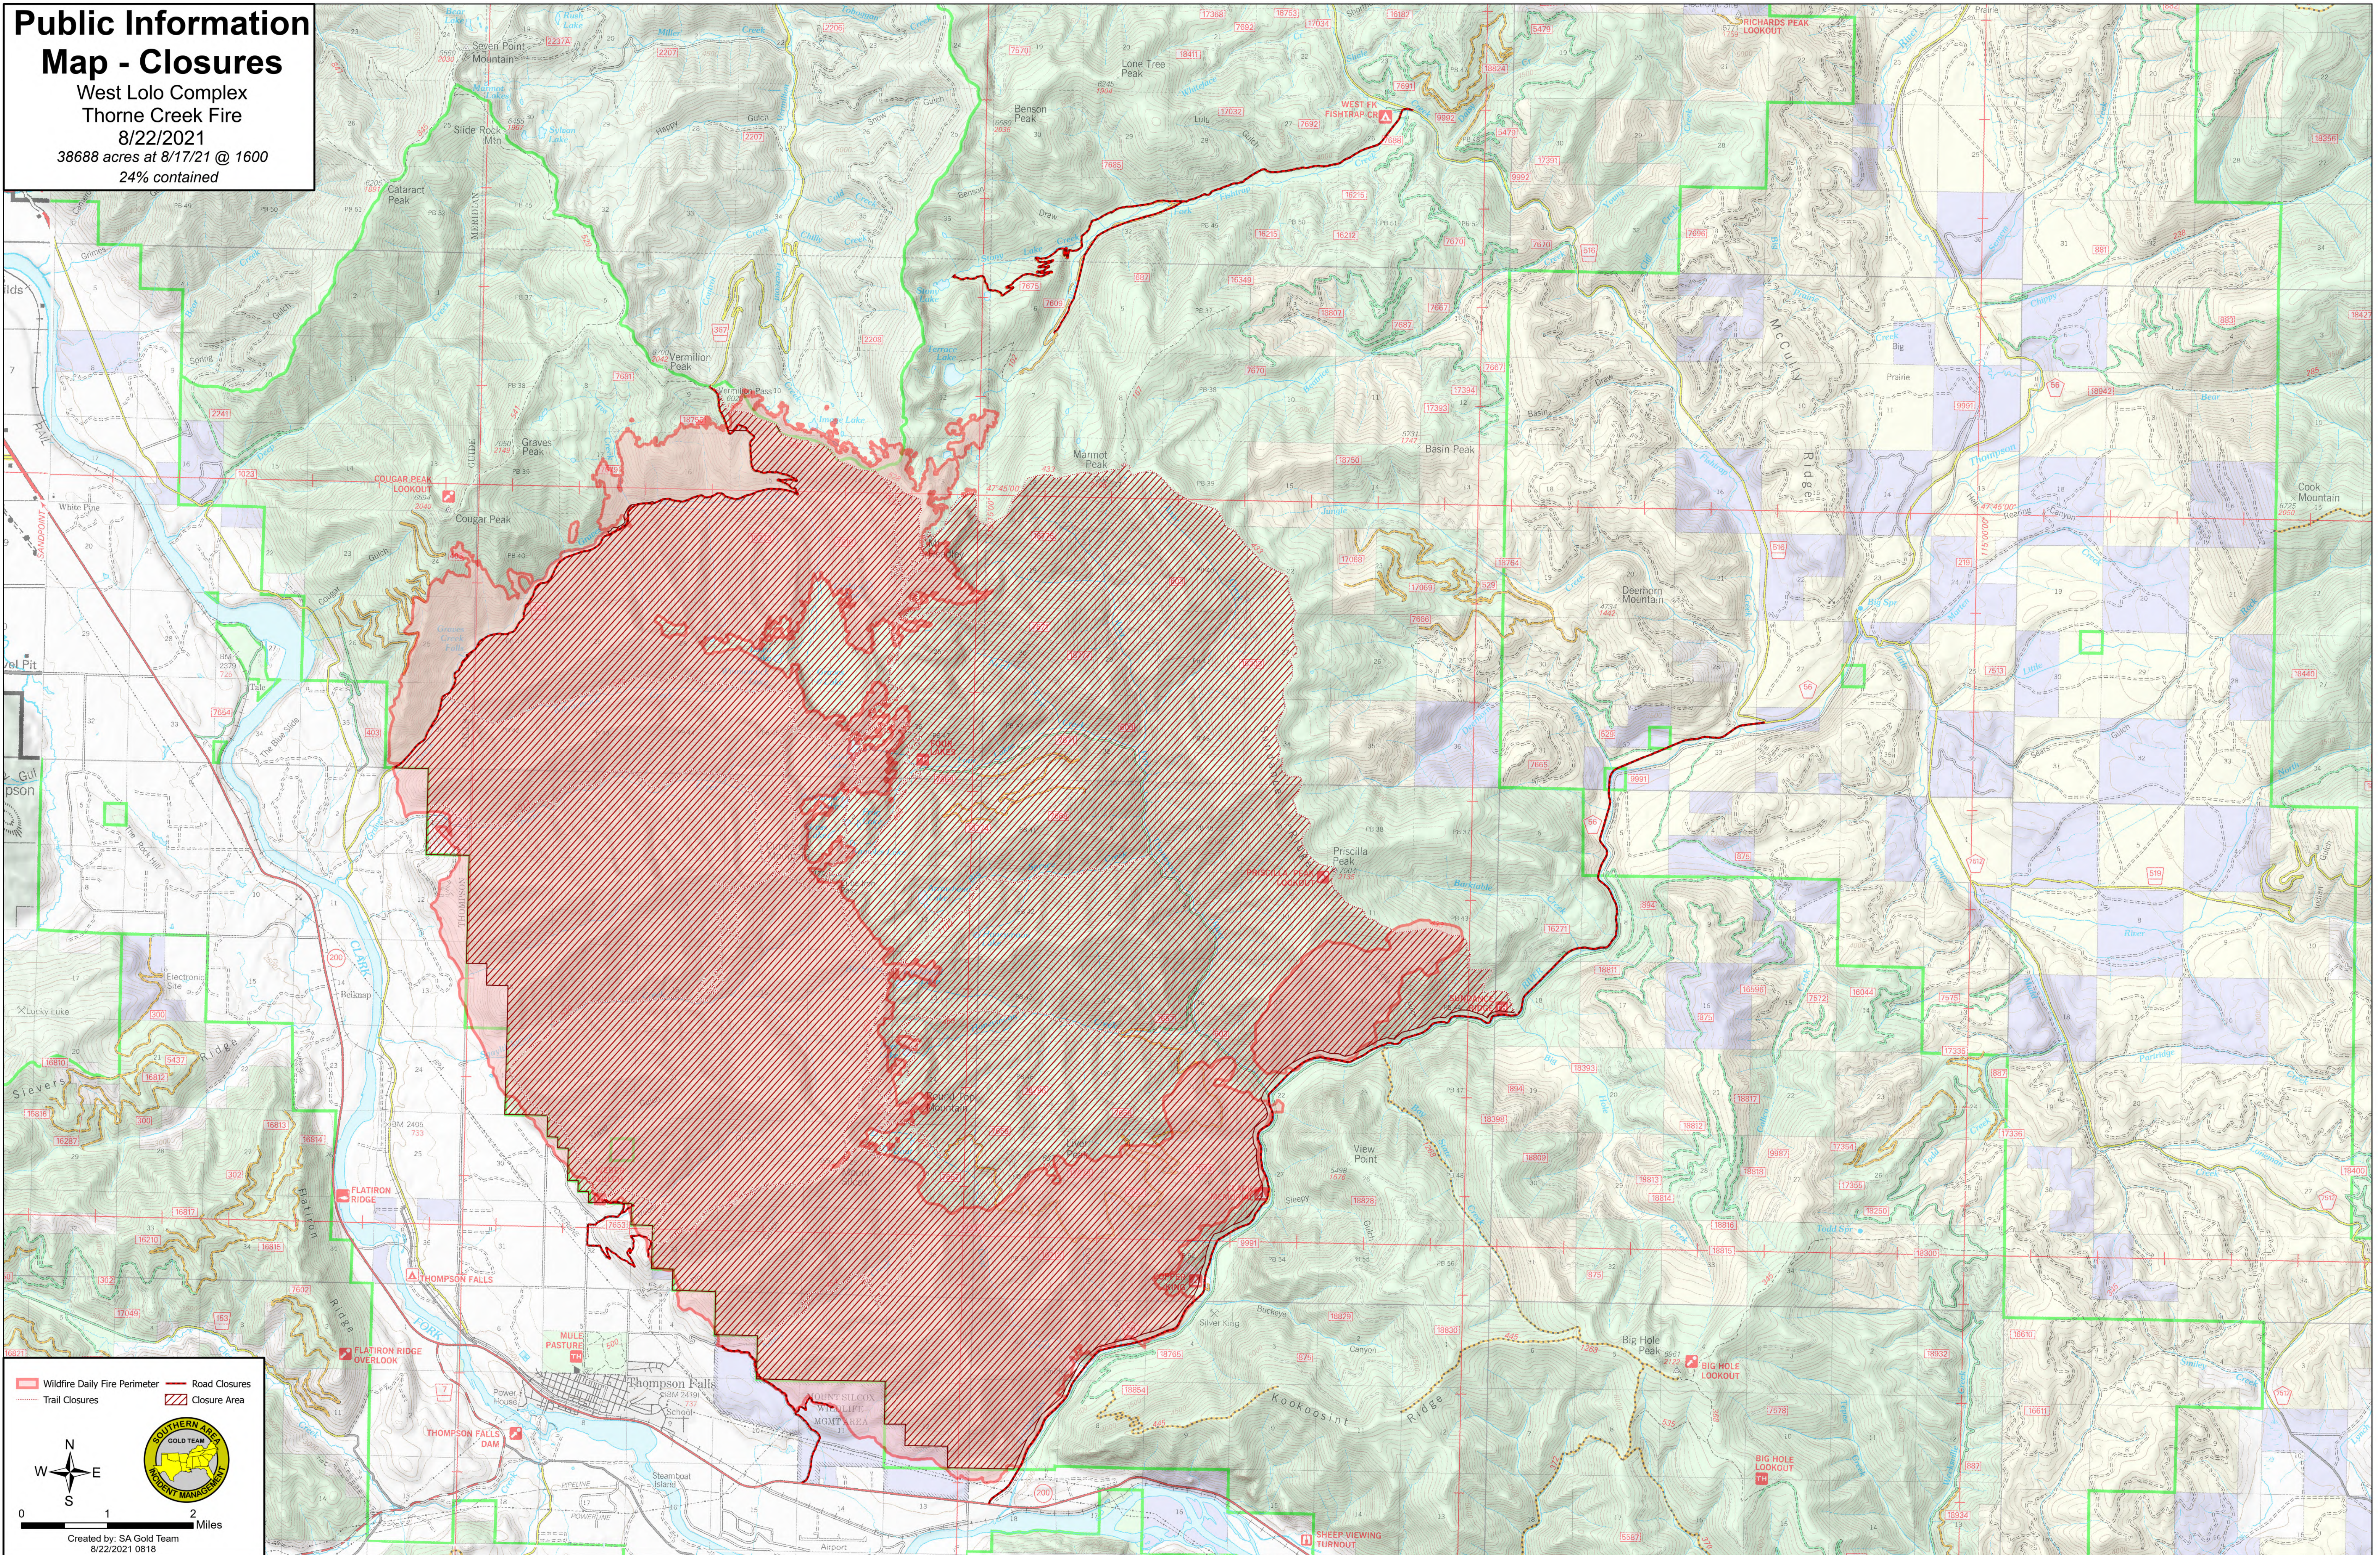

Public Information Map - Closures

West Lolo Complex
Thorne Creek Fire
8/22/2021
38688 acres at 8/17/21 @ 1600
24% contained

Legend:

- Wildfire Daily Fire Perimeter (Red line)
- Road Closures (Red dashed line)
- Trail Closures (Red dotted line)
- Closure Area (Red hatched area)

Scale: 0 1 2 Miles

Created by: SA Gold Team
8/22/2021 0818