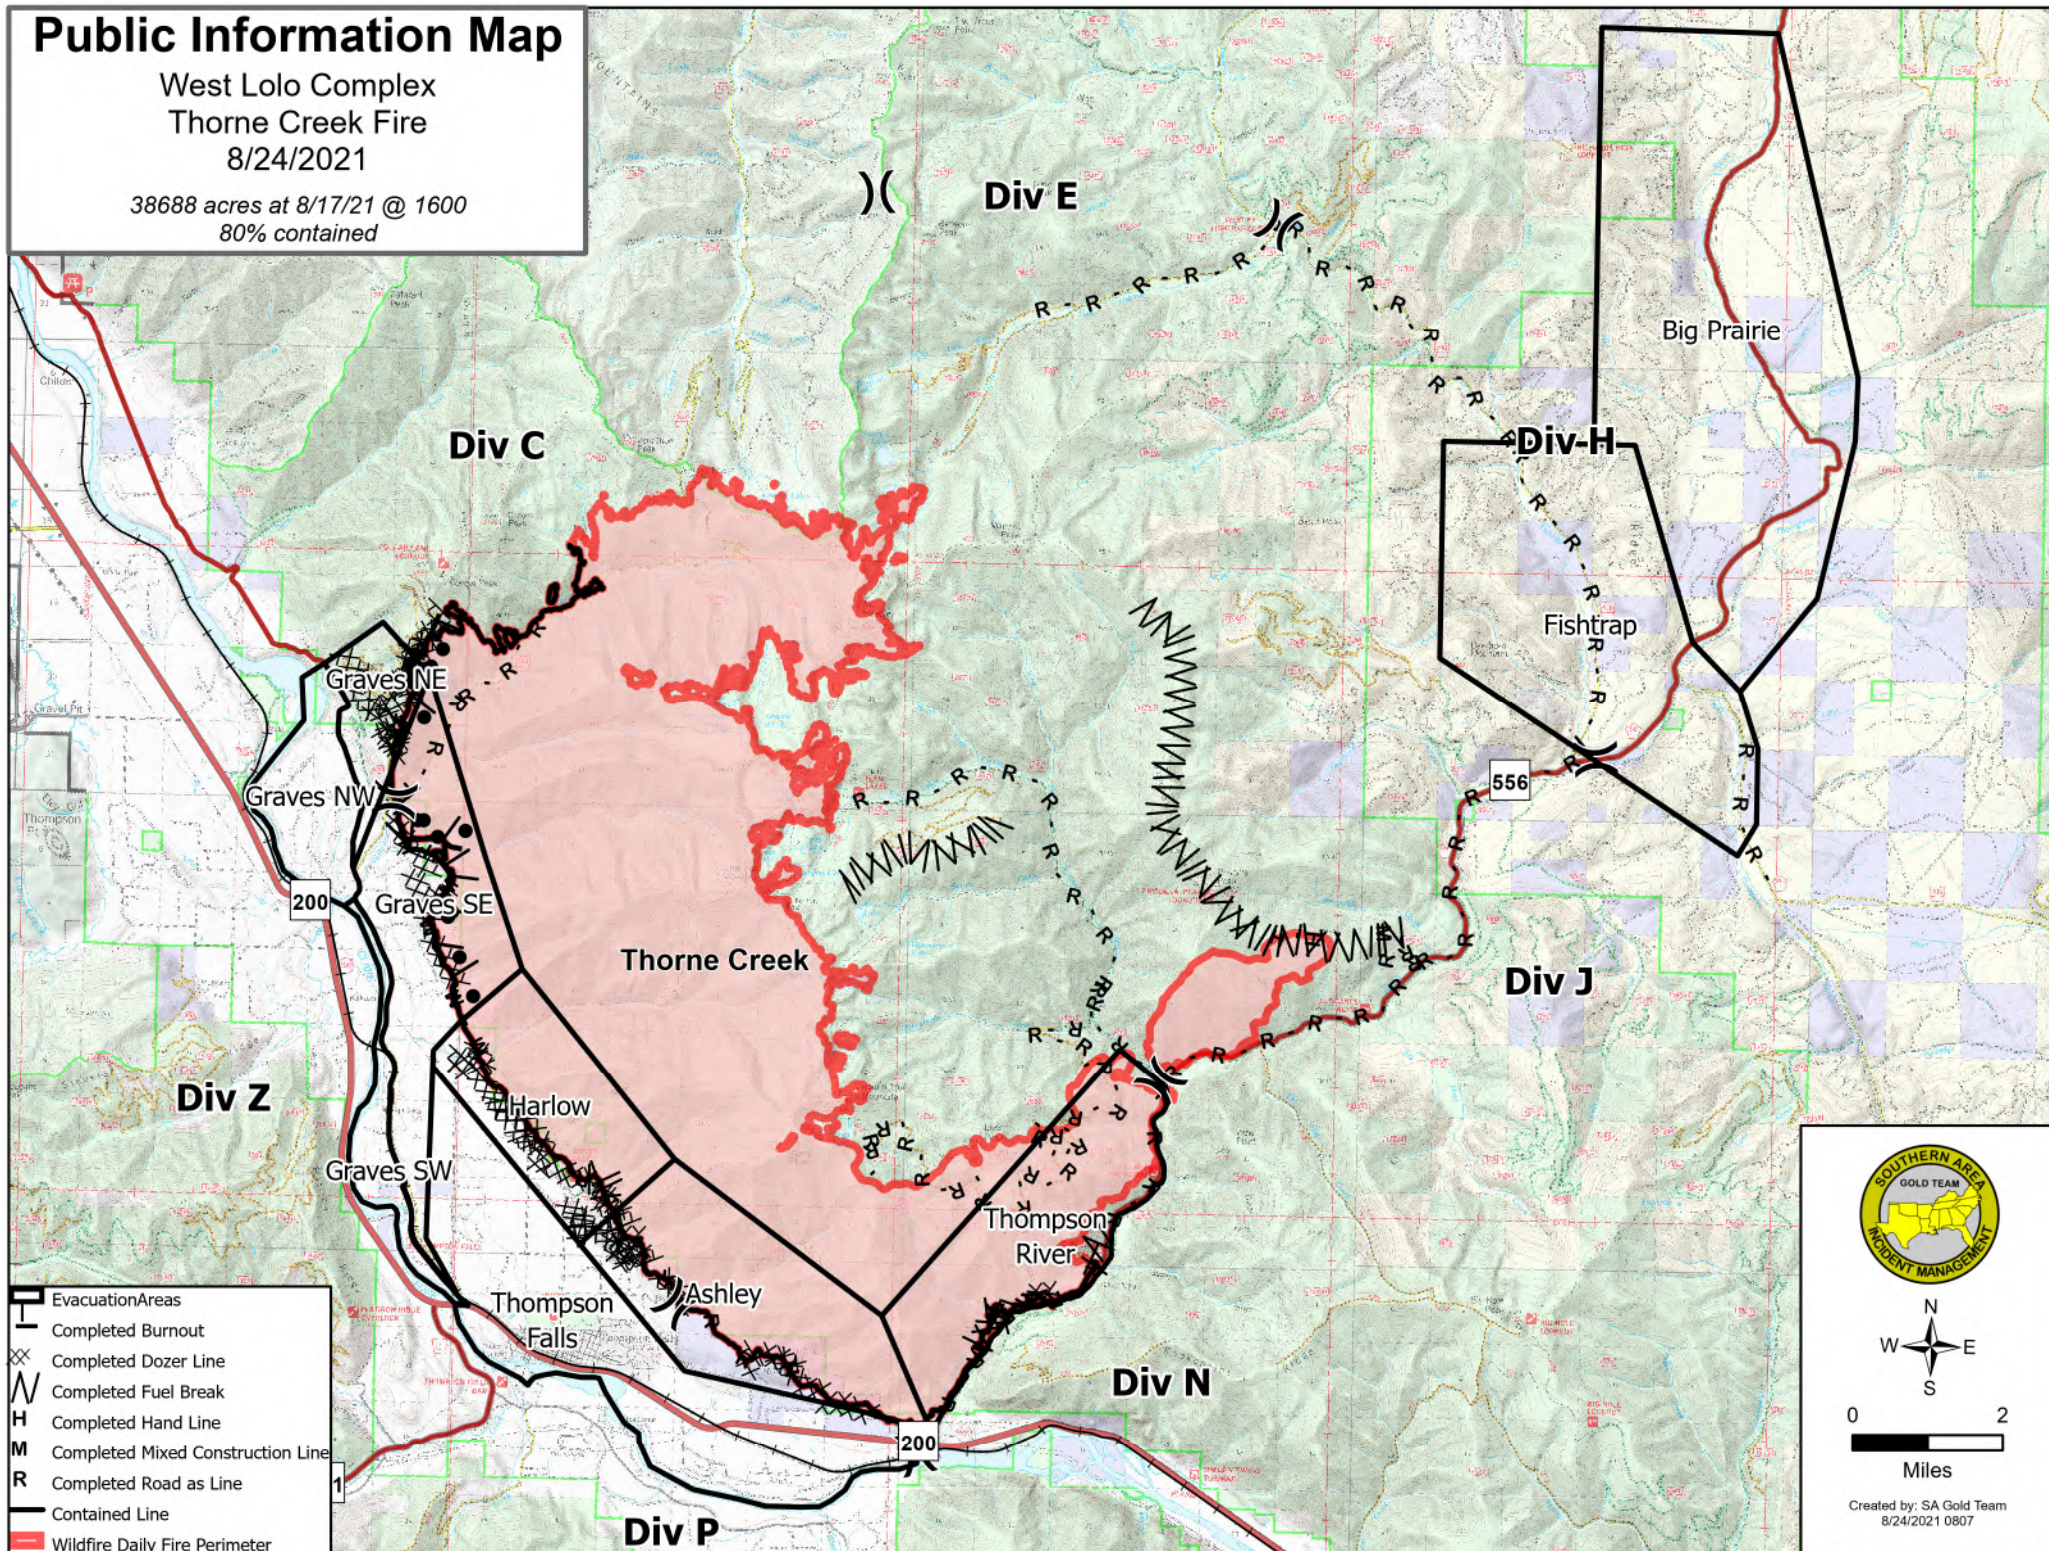

Public Information Map

West Lolo Complex
Thorne Creek Fire
8/24/2021

38688 acres at 8/17/21 @ 1600
80% contained

- Evacuation Areas
- Completed Burnout
- Completed Dozer Line
- Completed Fuel Break
- Completed Hand Line
- Completed Mixed Construction Line
- Completed Road as Line
- Contained Line
- Wildfire Daily Fire Perimeter

Created by: SA Gold Team
8/24/2021 0807